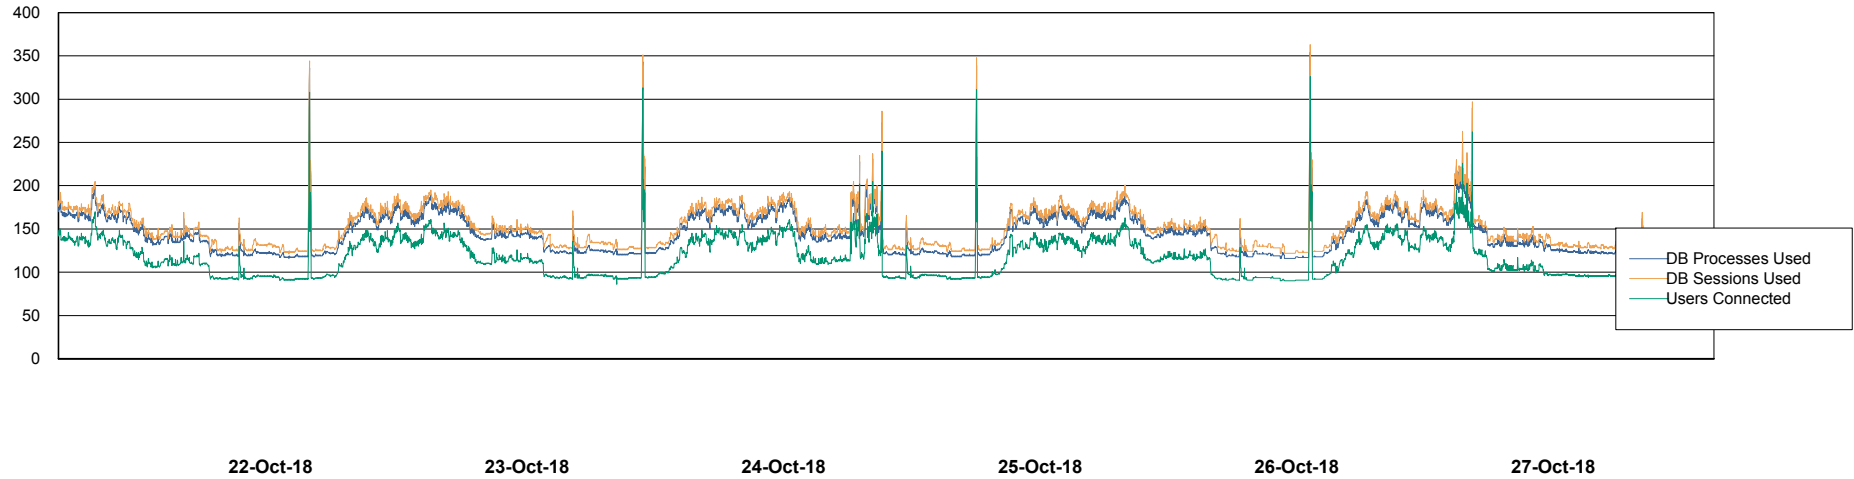

Harddisk Usage BNL_PRD_vm-absa03

	Free disk space on c: (%)	Total disk space on c: (Gb)	Free disk space on d: (%)	Total disk space on d: (Gb)	Free disk space on f: (%)	Total disk space on f: (Gb)
27-Oct-18	80	127	79	127	92	64
26-Oct-18	80	127	79	127	92	64
25-Oct-18	80	127	79	127	92	64
24-Oct-18	80	127	79	127	92	64
23-Oct-18	80	127	79	127	92	64
22-Oct-18	80	127	79	127	92	64
21-Oct-18	81	127	79	127	92	64

Weekly SLA Customer Report

Customer BNL_Production
Database ID 83

Database Performance BNLDB_Production

Weekly SLA Customer Report

Customer BNL_Production
 Database ID 83

DATABASE SIZE BNLDB_Production

Database growth over last month