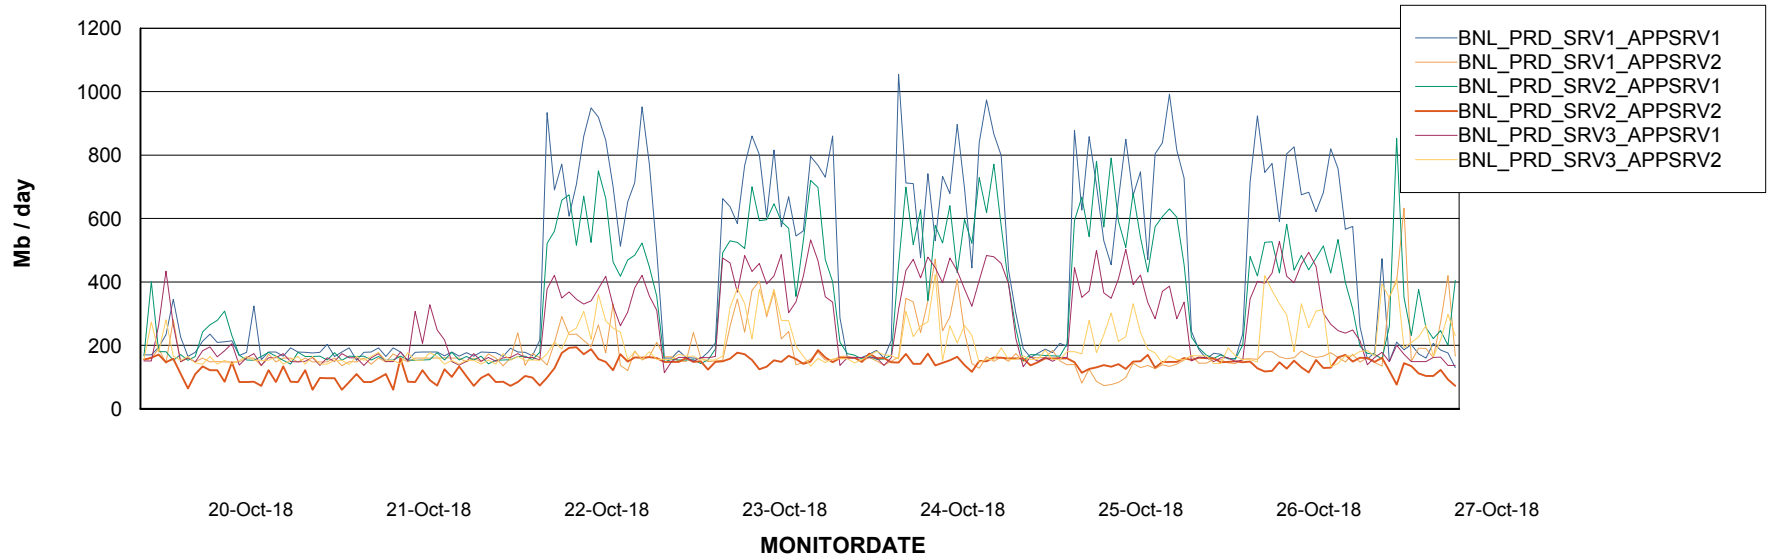

Weekly SLA Customer Report

Customer BNL_Production
Database ID 83

Database Performance BNLDB_Production

Weekly SLA Customer Report

Customer BNL_Production
 Database ID 83

DATABASE SIZE BNLDB_Production

Database growth over last month

Database Tablespace BNLDB_Production

Date	Tablespace Name	Filesize (Gb)	Usedsize (Gb)	Percentage free
27-Oct-18	ABSDATA	106	66	38
	INDX	252	218	13
26-Oct-18	ABSDATA	106	66	38
	INDX	252	218	13
25-Oct-18	ABSDATA	106	66	38
	INDX	252	217	14
24-Oct-18	ABSDATA	106	66	38
	INDX	252	217	14
23-Oct-18	ABSDATA	106	66	38
	INDX	252	216	14
22-Oct-18	ABSDATA	106	66	38
	INDX	252	216	14
21-Oct-18	ABSDATA	106	66	38
	INDX	252	216	14

Weekly SLA Customer Report

Customer BNL_Production
Database ID 83

ABSSolute Application Server Services

Avg memory used per ABS Server Service

Avg users per day per ABS server

Weekly SLA Customer Report

Customer BNL_Production
Database ID 83