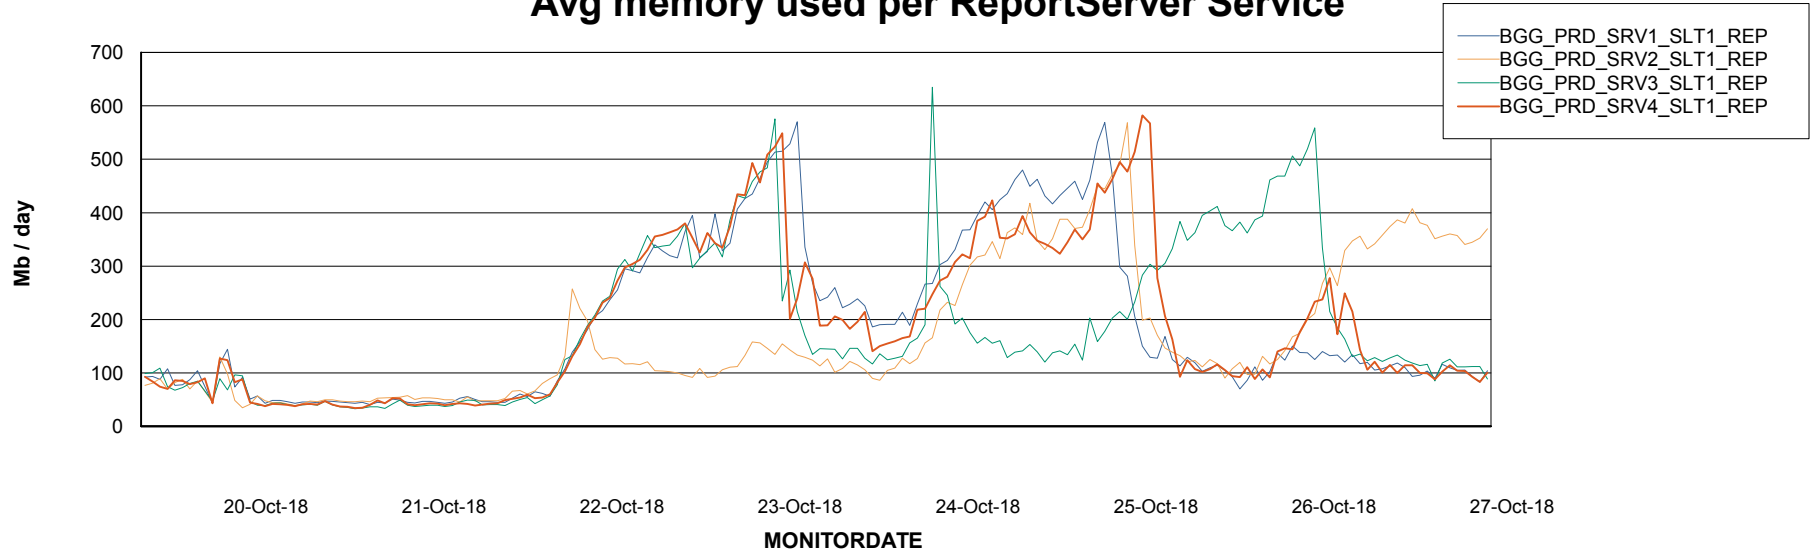

Avg memory used per ABS Server Service

Avg users per day per ABS server

Weekly SLA Customer Report

Customer BGG_Production
Database ID 58

ABSSolute Application ReportServer Services

Avg memory used per ReportServer Service