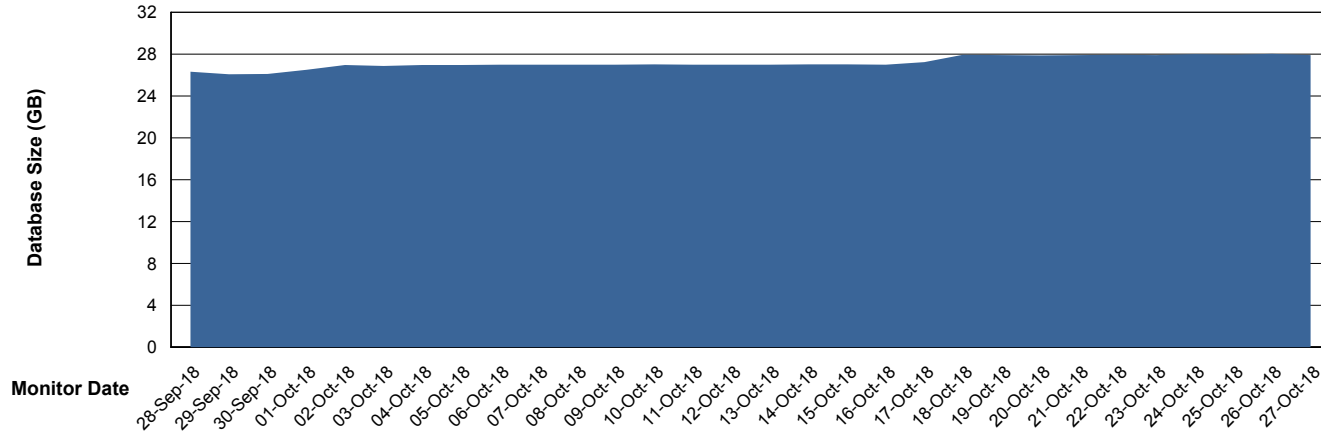

Customer BGG_Production
Database ID 58

Database Performance BGGDB_Standby

Weekly SLA Customer Report

Customer BGG_Production
Database ID 58

DATABASE SIZE BGGDB_BI

Database growth over last month

DATABASE SIZE BGGDB_Production

Database growth over last month

Weekly SLA Customer Report

Customer BGG_Production
Database ID 58

Database Tablespace BGGDB_BI

Date	Tablespace Name	Filesize (Gb)	Usedsize (Gb)	Percentage free
27-Oct-18	ABSDATA	16	13	19
	INDX	17	13	24
26-Oct-18	ABSDATA	16	13	19
	INDX	17	14	18
25-Oct-18	ABSDATA	16	13	19
	INDX	17	14	18
24-Oct-18	ABSDATA	16	13	19
	INDX	17	14	18
23-Oct-18	ABSDATA	16	13	19
	INDX	17	13	24
22-Oct-18	ABSDATA	16	13	19
	INDX	17	13	24
21-Oct-18	ABSDATA	16	13	19
	INDX	17	13	24