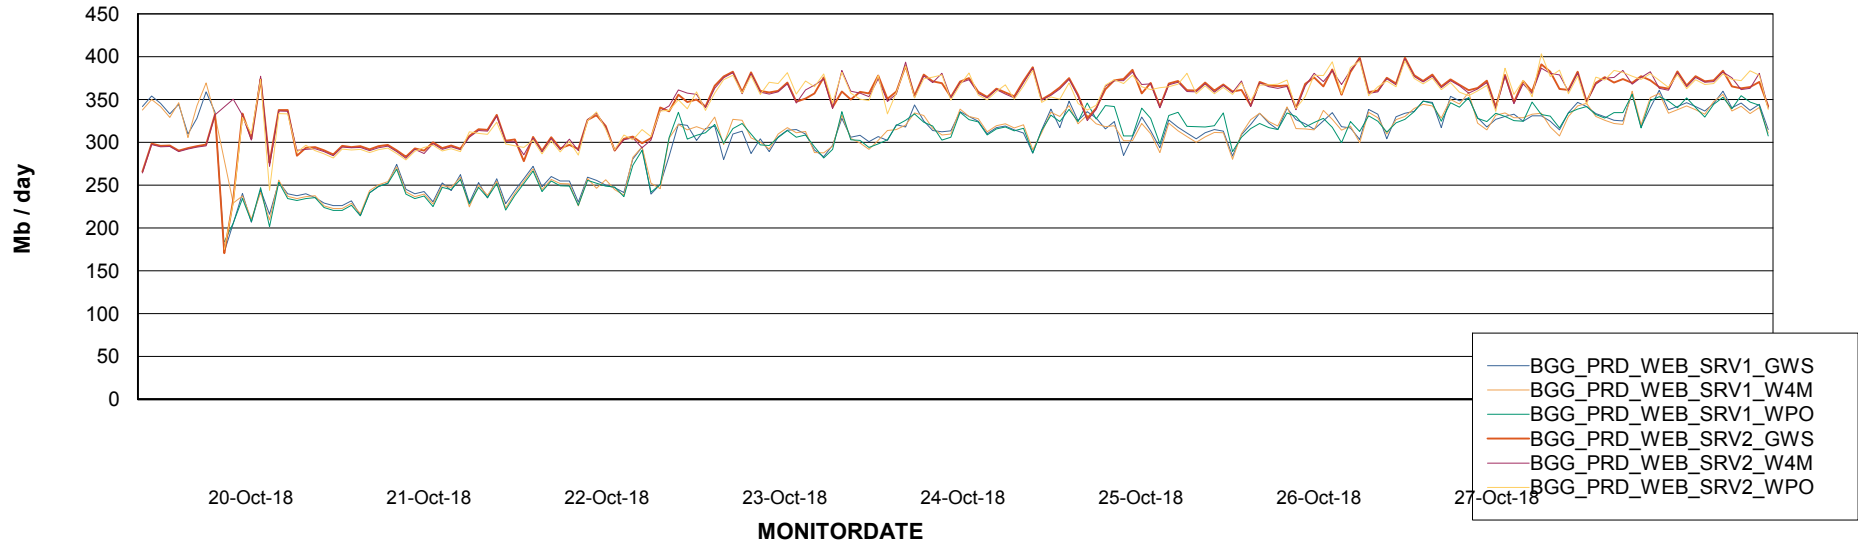

ABSSolute Web Component Services

Avg memory used per ABS Web component