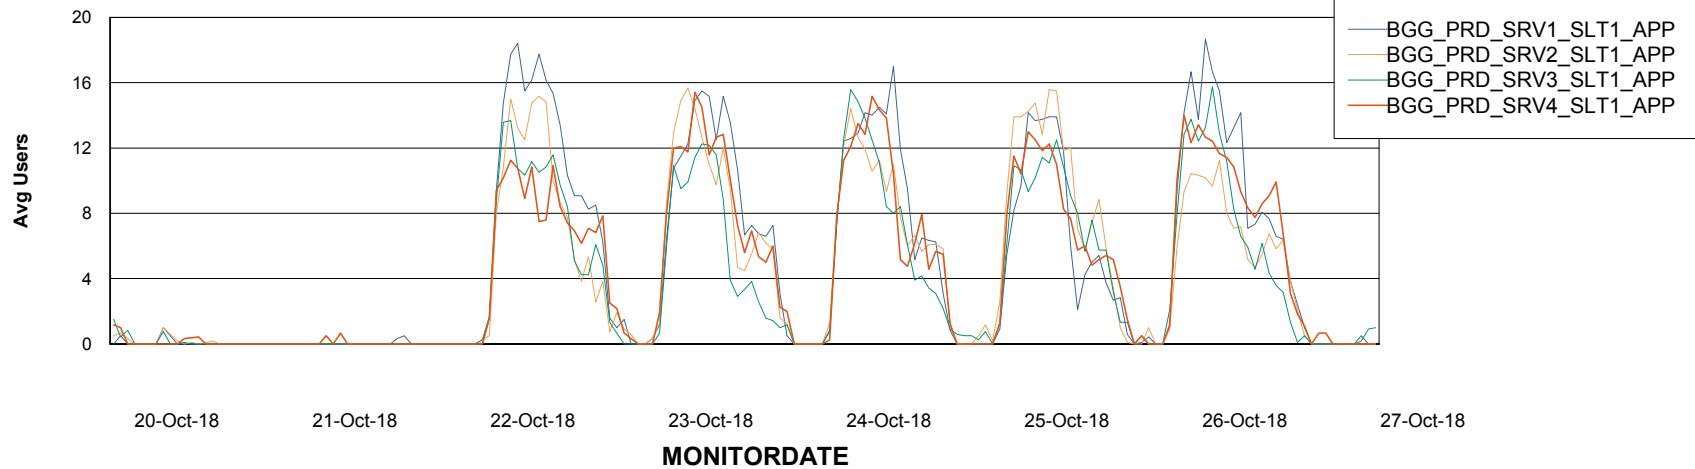

Avg users per day per ABS server