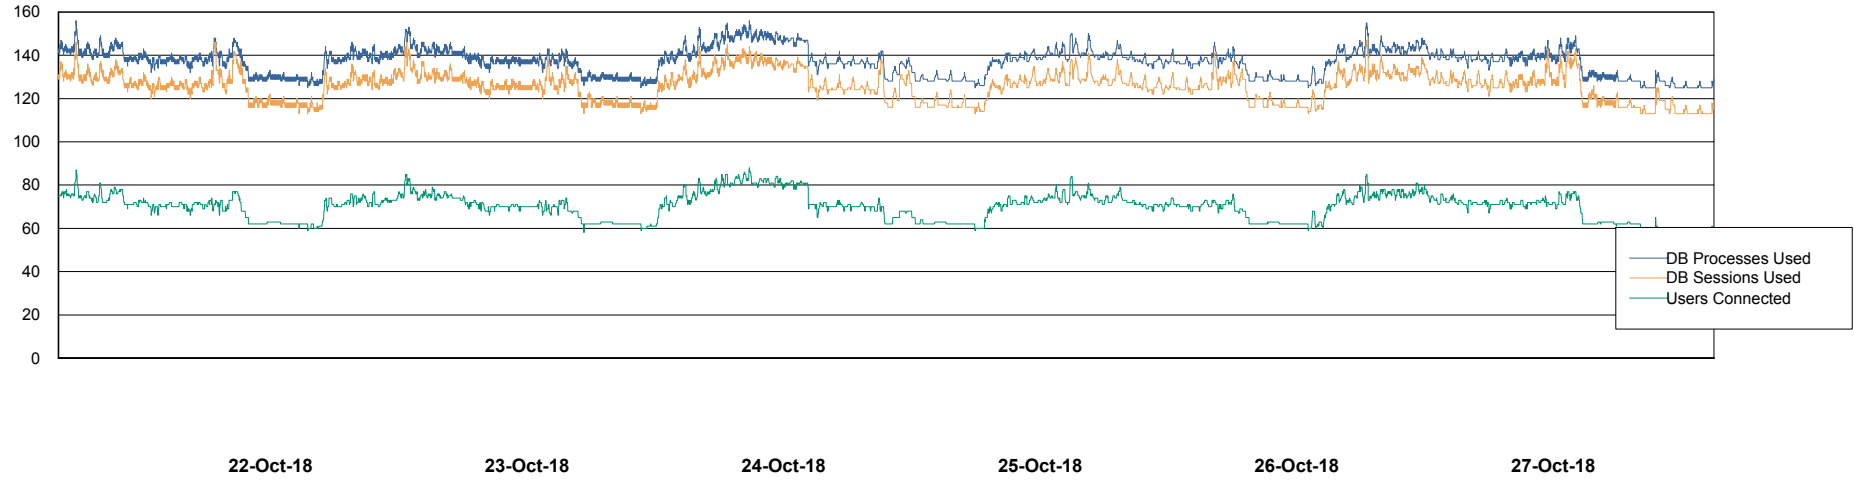

Weekly SLA Customer Report

Customer BGG_Production
Database ID 58

Database Performance BGGDB_BI

Weekly SLA Customer Report

Customer BGG_Production
Database ID 58

Database Performance BGGDB_Production

Weekly SLA Customer Report