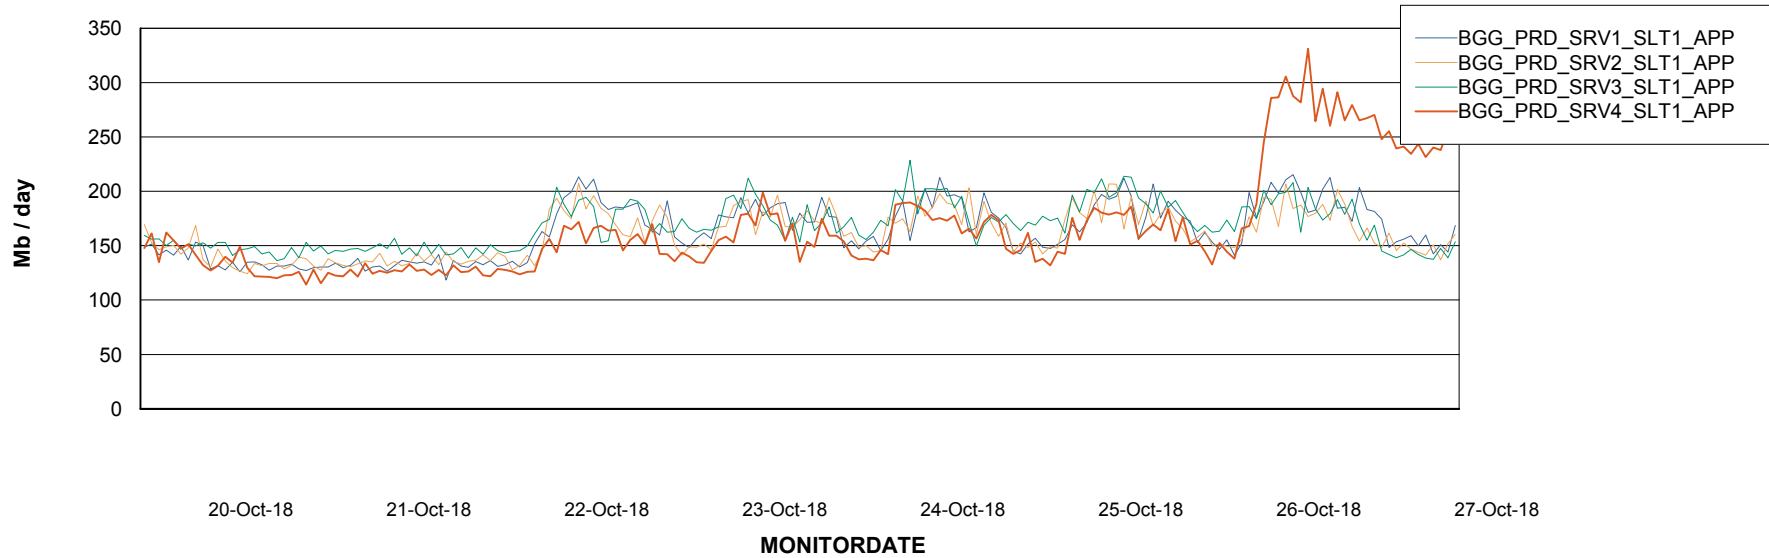

ABSolute Application Server Services

Avg memory used per ABS Server Service