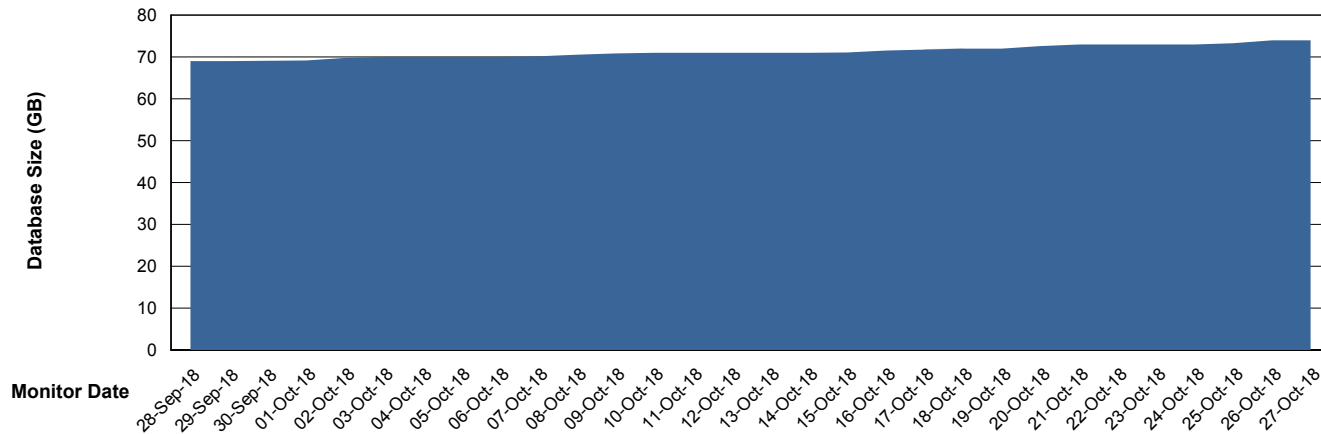

DATABASE SIZE BGGDB_Production

Database growth over last month