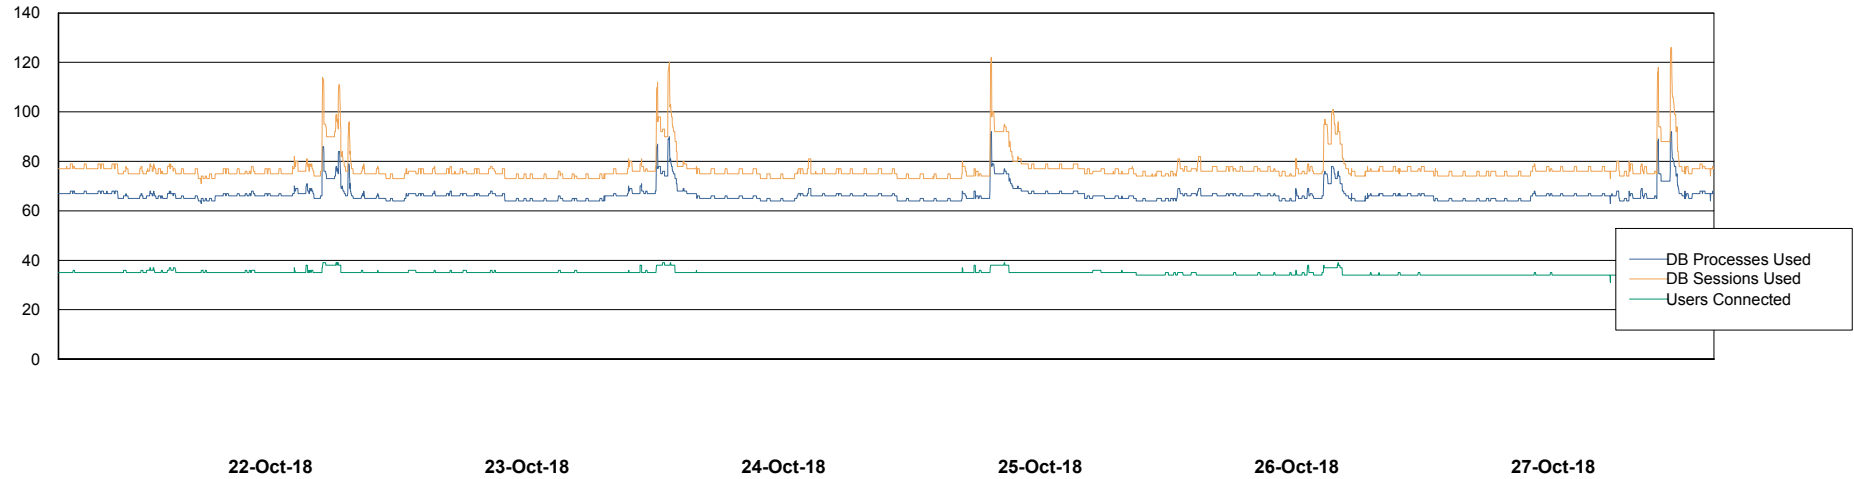

Database Performance BCMDB_ABS1 Production Database