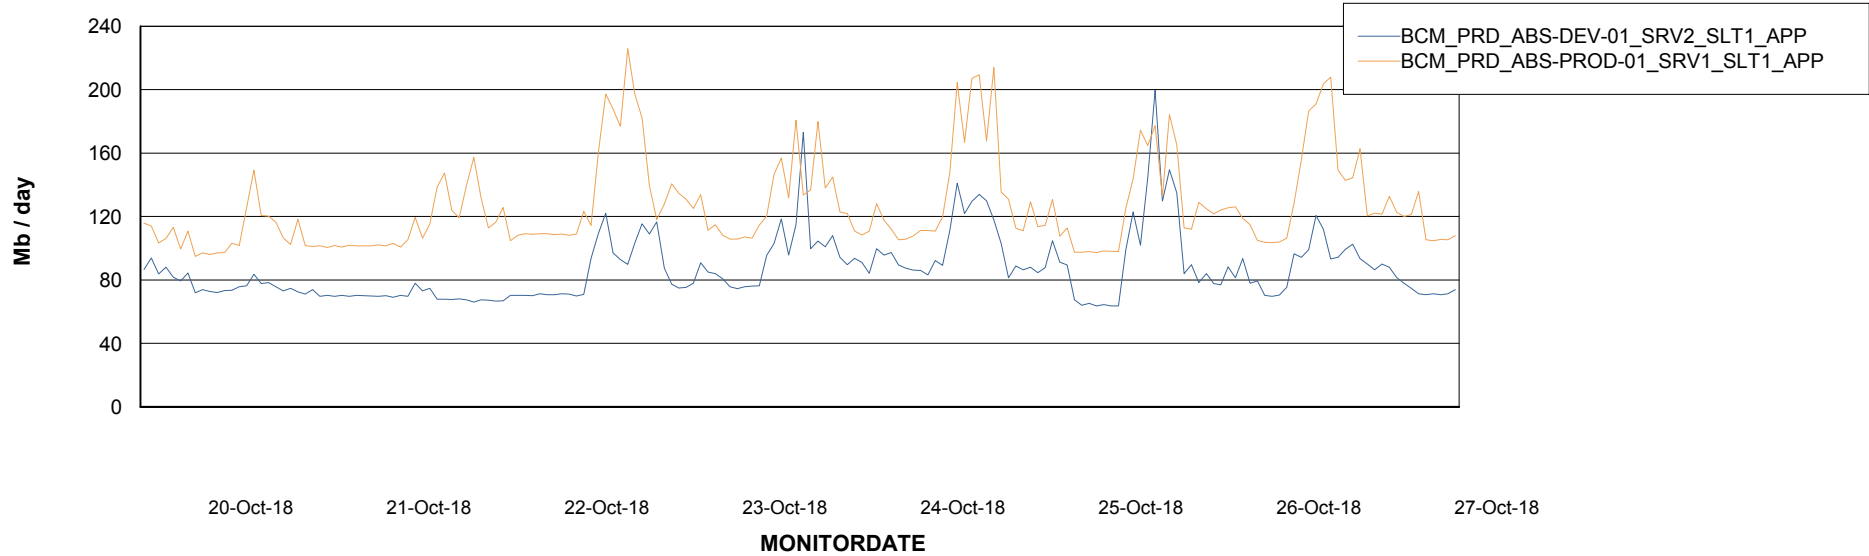

ABSSolute Application Server Services

Avg memory used per ABS Server Service