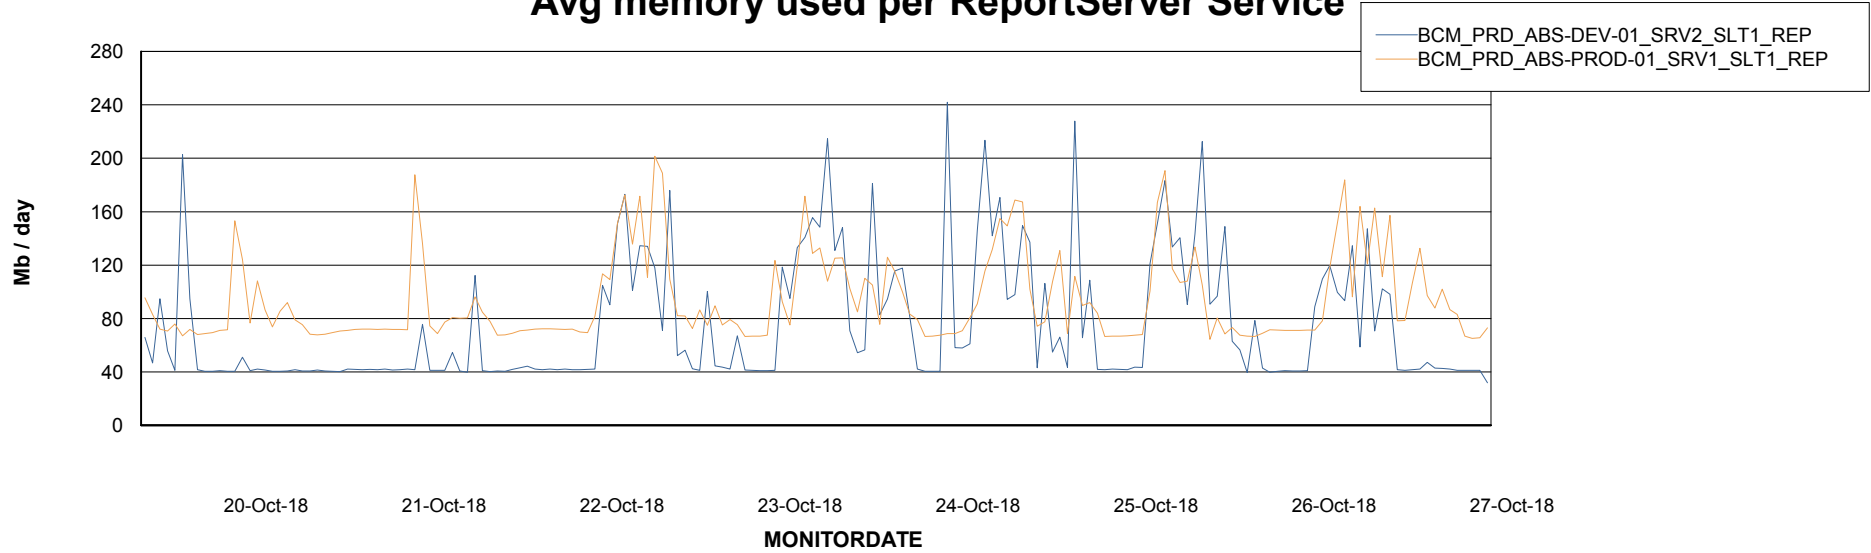

Avg memory used per ABS Server Service

Avg users per day per ABS server

Weekly SLA Customer Report

Customer BCM_Production
Database ID 81

ABSSolute Application ReportServer Services

Avg memory used per ReportServer Service