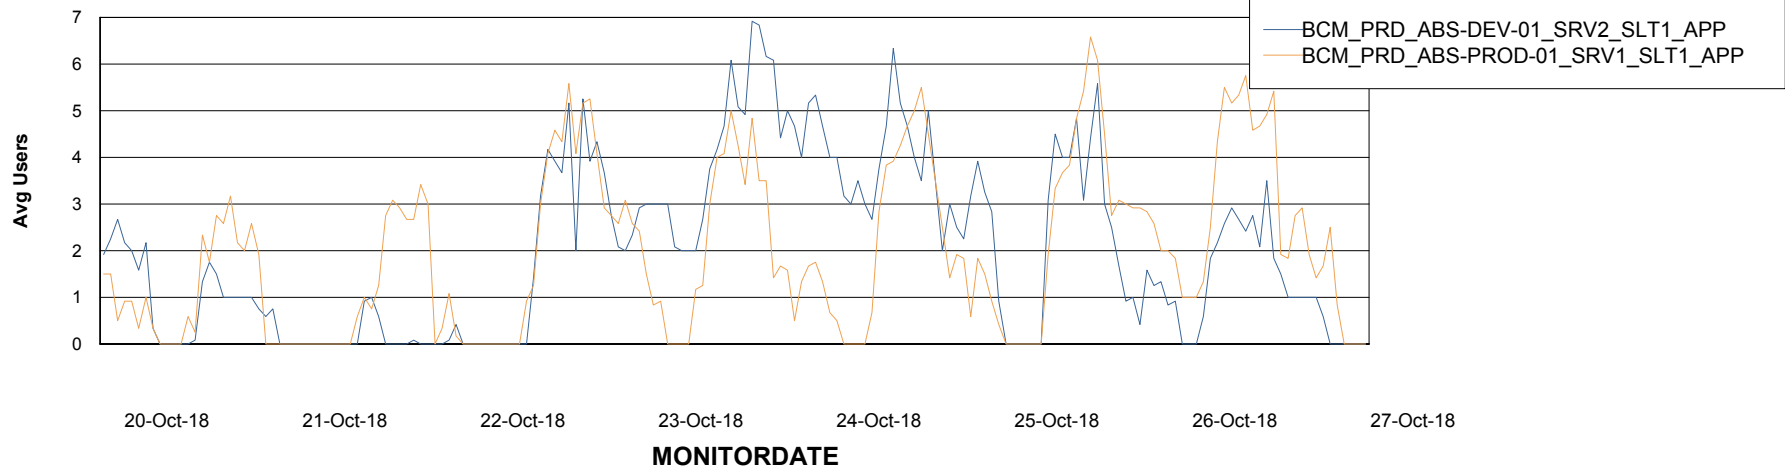

Avg users per day per ABS server