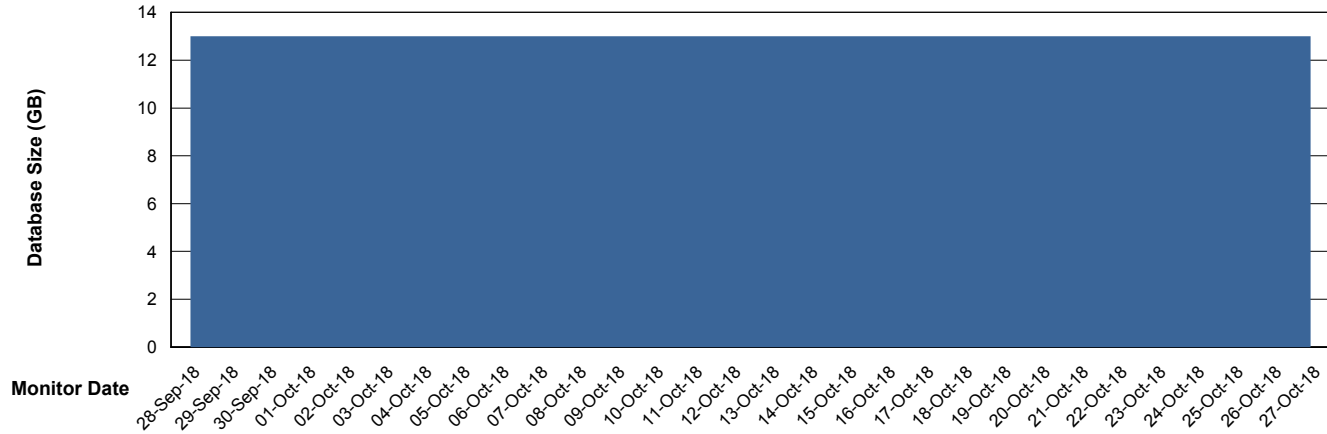

DATABASE SIZE BCMDB_ABS1 Production Database

Database growth over last month

Database Tablespace BCMDB_ABS1 Production Database

Date	Tablespace Name	Filesize (Gb)	Usedsize (Gb)	Percentage free
27-Oct-18	ABSDATA	5	3	40
	INDX	10	8	20
26-Oct-18	ABSDATA	5	3	40
	INDX	10	8	20
25-Oct-18	ABSDATA	5	3	40
	INDX	10	8	20
24-Oct-18	ABSDATA	5	3	40
	INDX	10	8	20
23-Oct-18	ABSDATA	5	3	40
	INDX	10	8	20
22-Oct-18	ABSDATA	5	3	40
	INDX	10	8	20
21-Oct-18	ABSDATA	5	3	40
	INDX	10	8	20