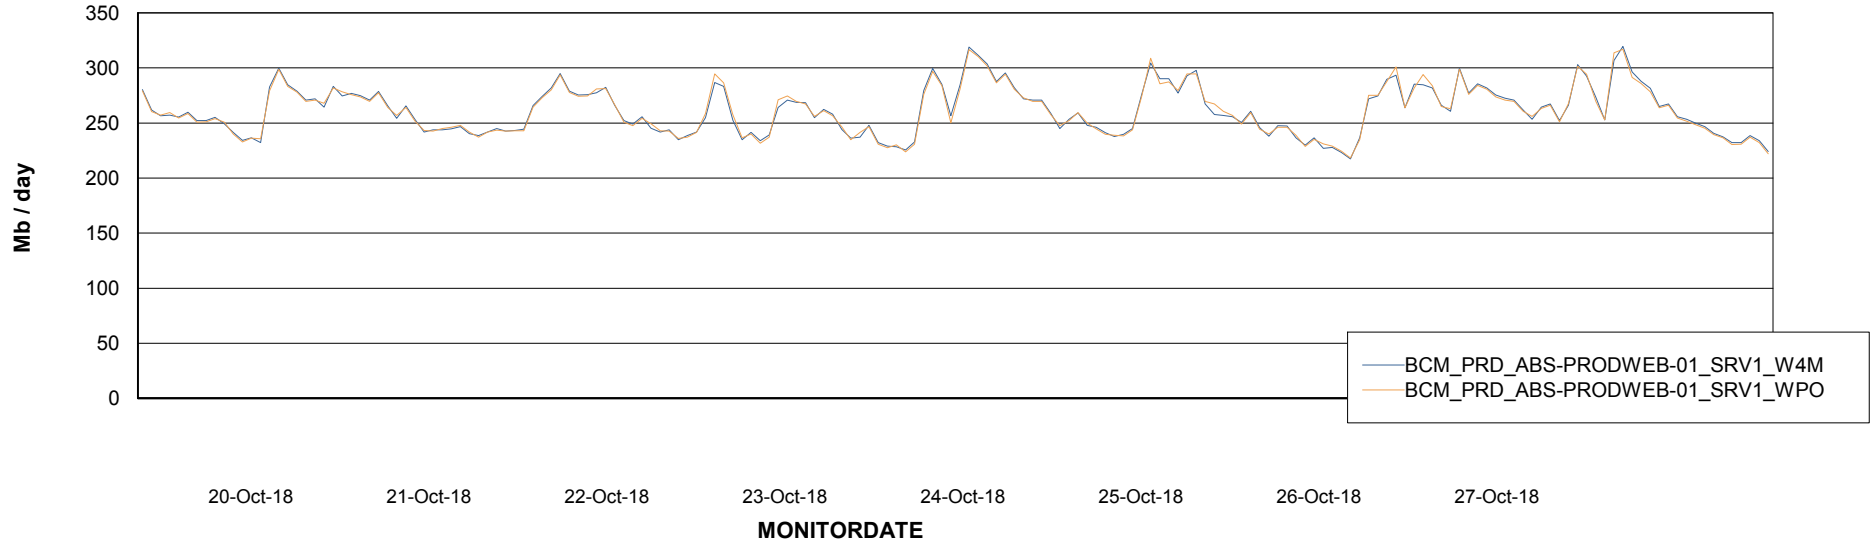

ABSolute Web Component Services

Avg memory used per ABS Web component