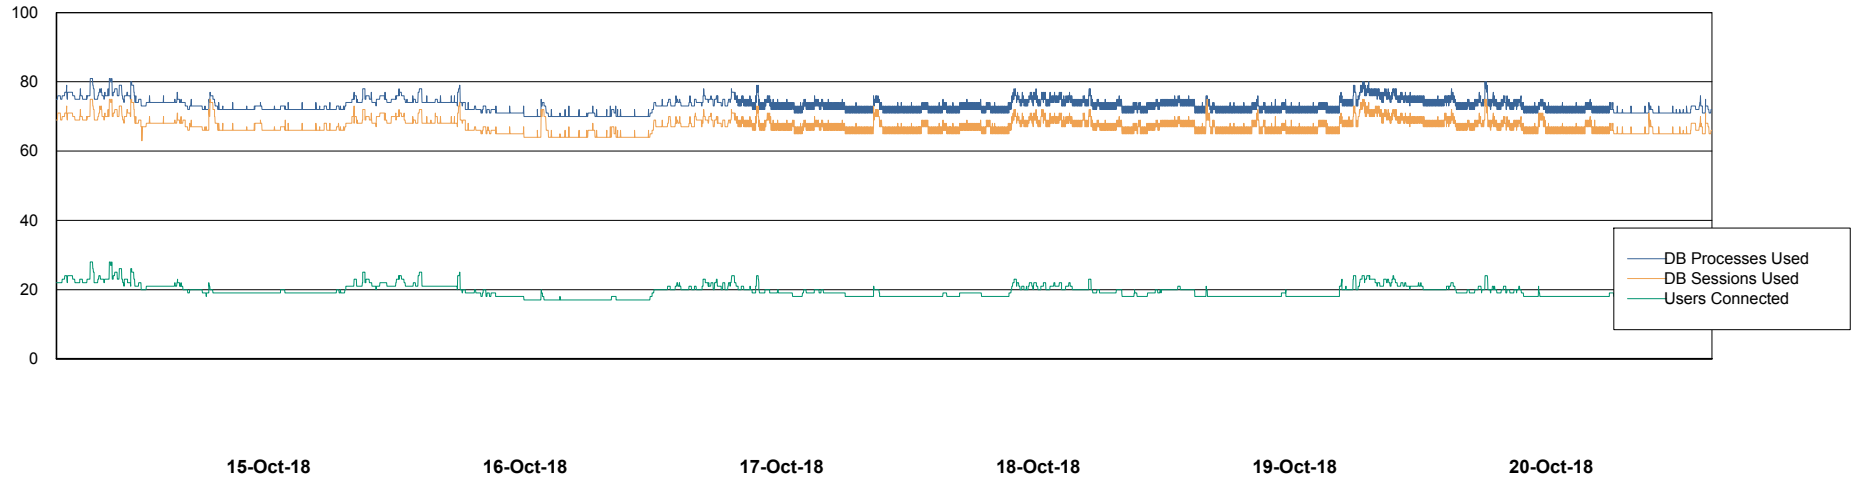

Database Performance WBLDB_Production