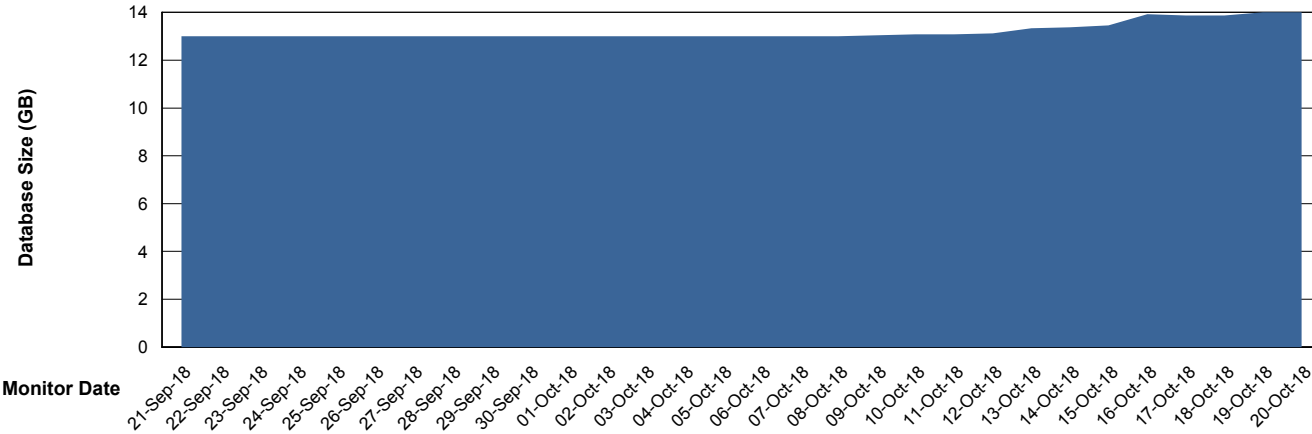

## Database Performance WBLDB\_Standby

# Weekly SLA Customer Report

Customer WBL\_Production  
 Database ID 40

DATABASE SIZE WBLDB\_Production

Database growth over last month

Database Tablespace WBLDB\_Production

Date	Tablespace Name	Filesize (Gb)	Usedsize (Gb)	Percentage free
20-Oct-18	ABSDATA	6	5	17
	INDX	8	7	13
19-Oct-18	ABSDATA	6	5	17
	INDX	8	7	13
18-Oct-18	ABSDATA	6	5	17
	INDX	8	7	13
17-Oct-18	ABSDATA	6	5	17
	INDX	8	6	25
16-Oct-18	ABSDATA	6	5	17
	INDX	8	6	25
15-Oct-18	ABSDATA	6	5	17
	INDX	8	6	25
14-Oct-18	ABSDATA	6	5	17
	INDX	8	6	25