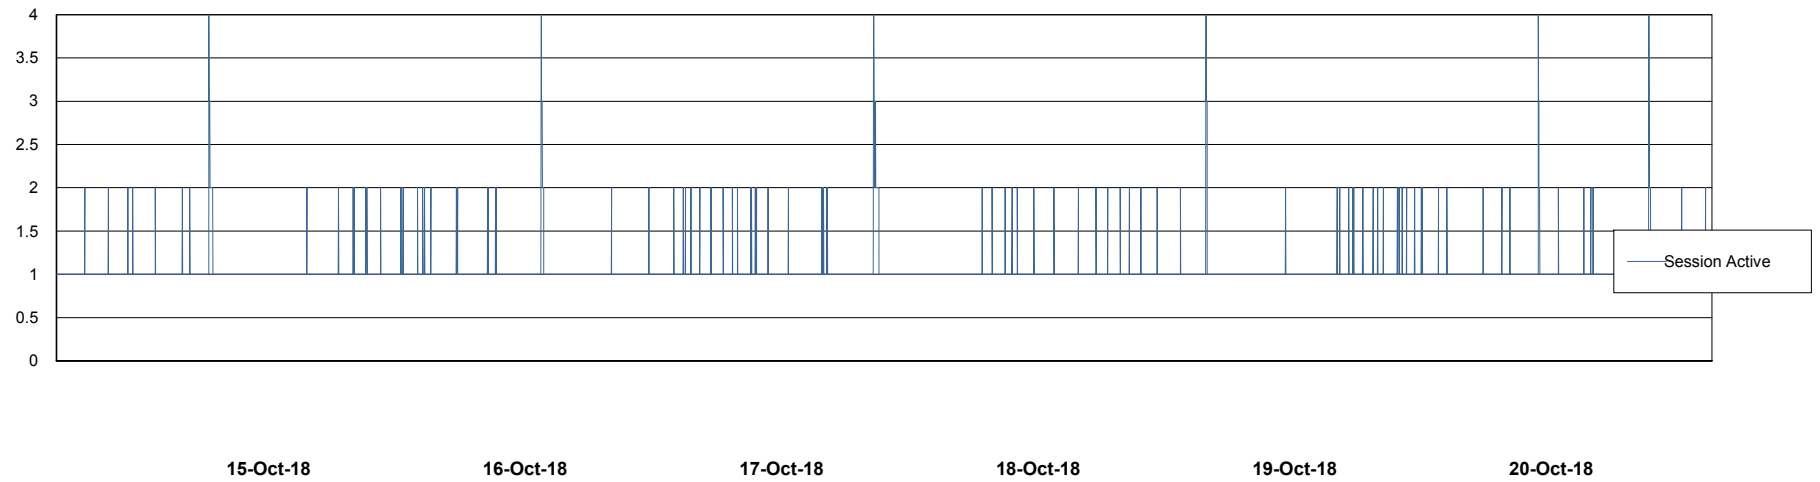

Database Performance WBLDB_Production