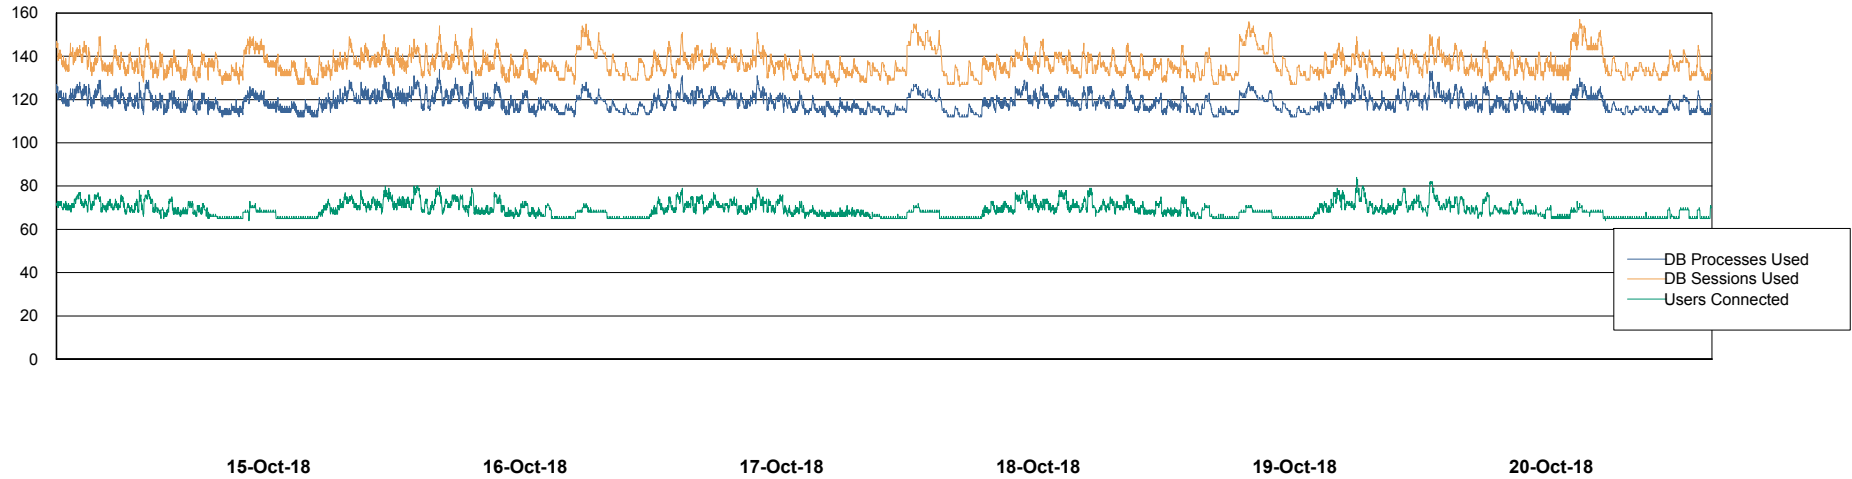

Weekly SLA Customer Report

Customer VOS_Production
Database ID 68

Database Performance VOSBIDB_Production

Weekly SLA Customer Report

Customer VOS_Production
Database ID 68

Database Performance VOSDB_Production

Weekly SLA Customer Report

Customer VOS_Production
Database ID 68

Database Performance VOSDB_Standby

Weekly SLA Customer Report

Customer VOS_Production
Database ID 68

DATABASE SIZE VOSBIDB_Production

Database growth over last month