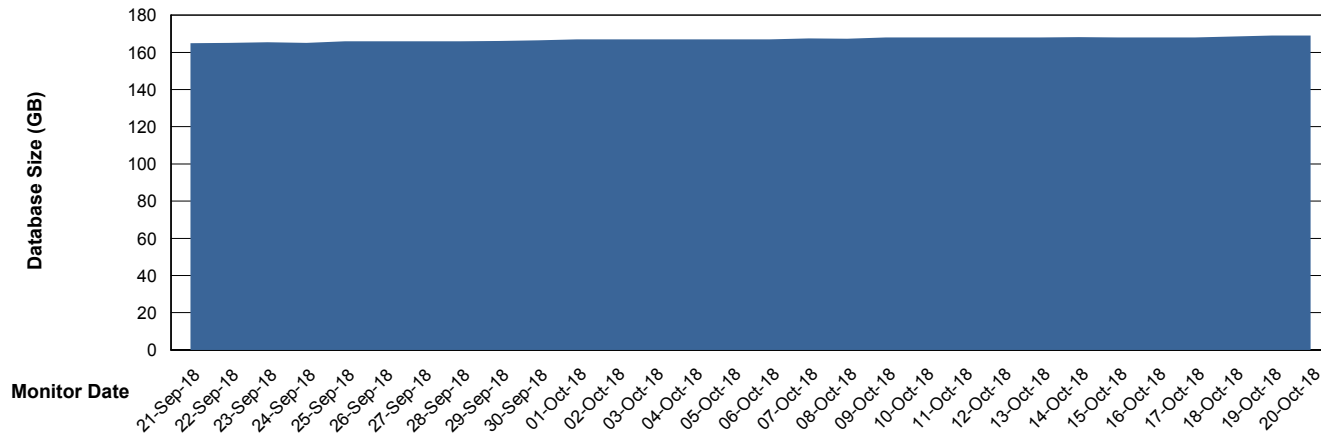

DATABASE SIZE VOSDB_Production

Database growth over last month