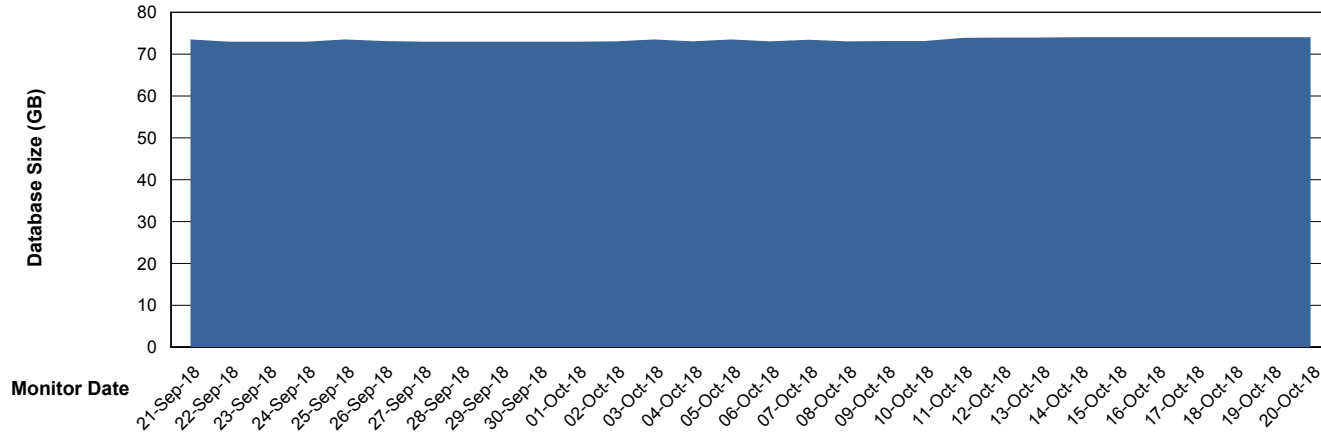

Weekly SLA Customer Report

Customer VOS_Production
Database ID 68

Database Performance VOSDB_Standby

Weekly SLA Customer Report

Customer VOS_Production
Database ID 68

DATABASE SIZE VOSBIDB_Production

Database growth over last month

DATABASE SIZE VOSDB_Production

Database growth over last month

Weekly SLA Customer Report

Customer VOS_Production
 Database ID 68

Database Tablespace VOSBIDB_Production

Date	Tablespace Name	Filesize (Gb)	Usedsize (Gb)	Percentage free
20-Oct-18	ABSDATA	33	29	12
	INDX	48	41	15
19-Oct-18	ABSDATA	33	29	12
	INDX	48	41	15
18-Oct-18	ABSDATA	33	29	12
	INDX	48	41	15
17-Oct-18	ABSDATA	33	29	12
	INDX	48	41	15
16-Oct-18	ABSDATA	33	29	12
	INDX	48	41	15
15-Oct-18	ABSDATA	33	29	12
	INDX	48	41	15
14-Oct-18	ABSDATA	33	29	12
	INDX	48	41	15