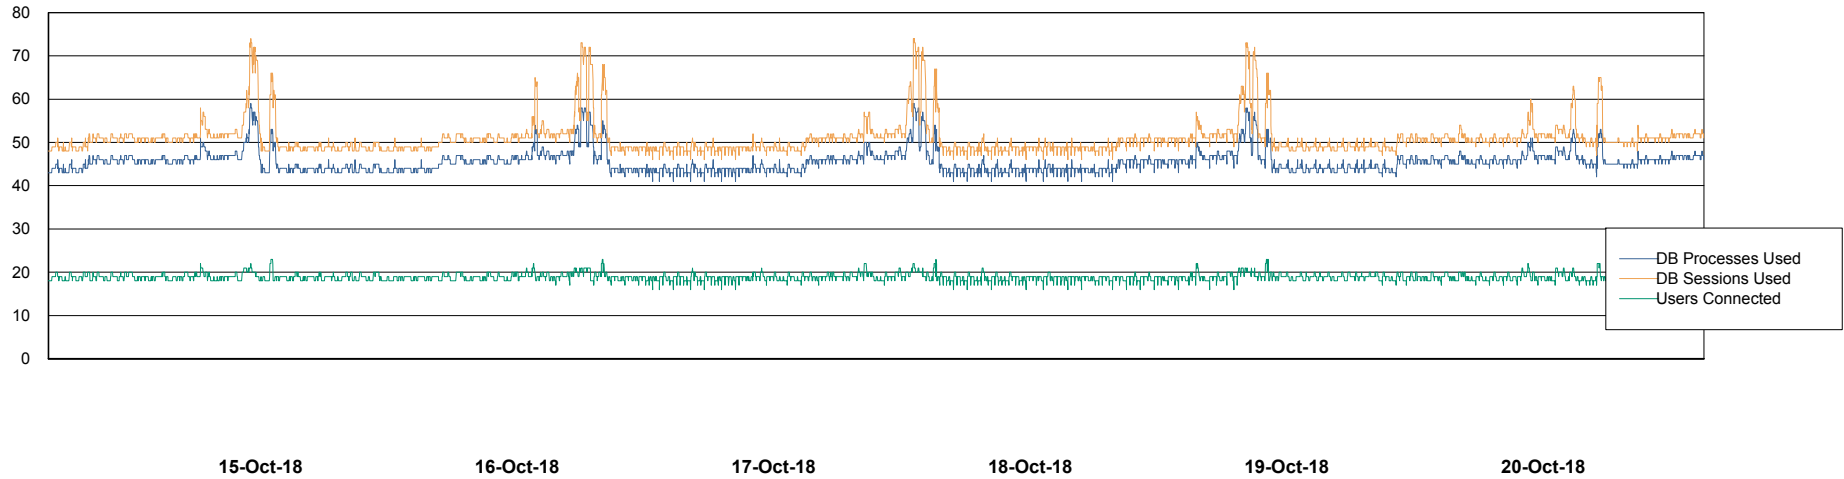

Database Performance VOSBIDB_Production