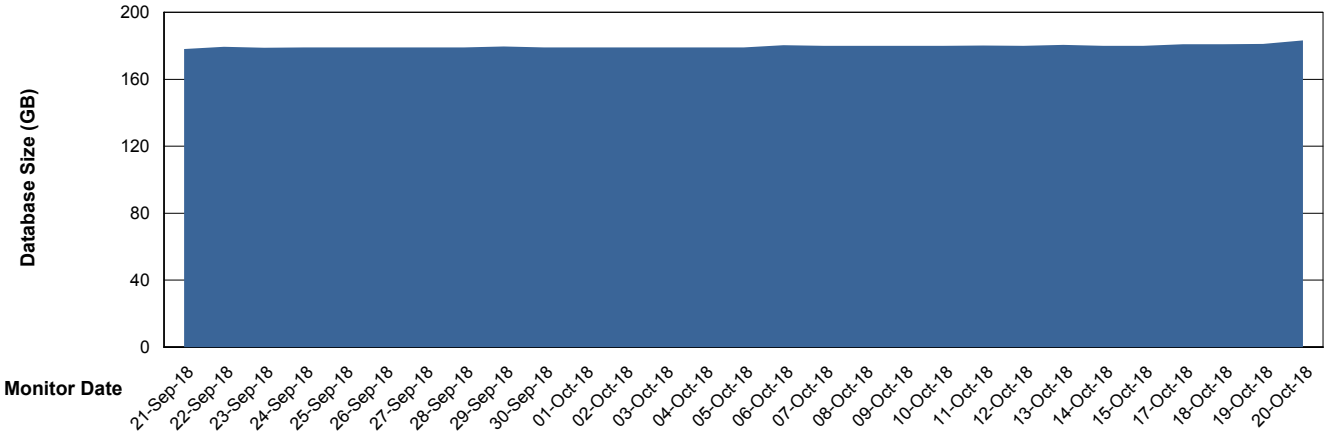

Weekly SLA Customer Report

Customer VEN_Production
Database ID 35

Database Performance VENDB_Production

Weekly SLA Customer Report

Customer VEN_Production
Database ID 35

Database Performance VENDB_Standby

Weekly SLA Customer Report

Customer VEN_Production
 Database ID 35

DATABASE SIZE VENDB_Production

Database growth over last month

Database Tablespace VENDB_Production

Date	Tablespace Name	Filesize (Gb)	Usedsize (Gb)	Percentage free
20-Oct-18	ABSDATA	82	68	17
	INDX	133	112	16
19-Oct-18	ABSDATA	82	68	17
	INDX	133	112	16
18-Oct-18	ABSDATA	82	68	17
	INDX	133	112	16
17-Oct-18	ABSDATA	82	68	17
	INDX	133	112	16
15-Oct-18	ABSDATA	79	68	14
	INDX	131	111	15
14-Oct-18	ABSDATA	79	68	14
	INDX	131	111	15