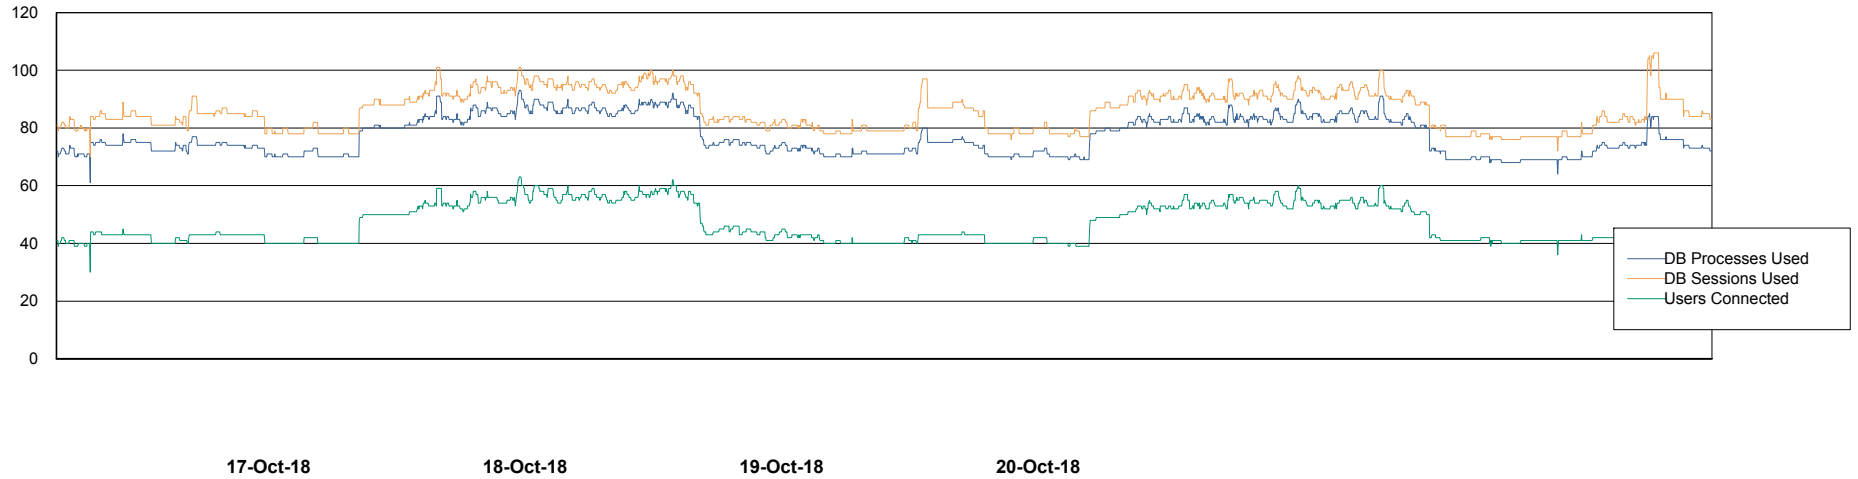

Harddisk Usage VEN_PRD_ORACLE2

	Free disk space on c: (%)	Free disk space on d: (%)	Free disk space on e: (%)
20-Oct-18	39	42	36
19-Oct-18	39	42	37
18-Oct-18	39	42	37
17-Oct-18	39	42	37
16-Oct-18	39	42	37
15-Oct-18	39	43	38
14-Oct-18	39	43	38

Weekly SLA Customer Report

Customer VEN_Production
Database ID 35

Database Performance VENDB_Production

Weekly SLA Customer Report

Customer VEN_Production
Database ID 35

Database Performance VENDB_Standby

Weekly SLA Customer Report

Customer VEN_Production
 Database ID 35

DATABASE SIZE VENDB_Production

Database growth over last month

Database Tablespace VENDB_Production

Date	Tablespace Name	Filesize (Gb)	Usedsize (Gb)	Percentage free
20-Oct-18	ABSDATA	82	68	17
	INDX	133	112	16
19-Oct-18	ABSDATA	82	68	17
	INDX	133	112	16
18-Oct-18	ABSDATA	82	68	17
	INDX	133	112	16
17-Oct-18	ABSDATA	82	68	17
	INDX	133	112	16
15-Oct-18	ABSDATA	79	68	14
	INDX	131	111	15
14-Oct-18	ABSDATA	79	68	14
	INDX	131	111	15