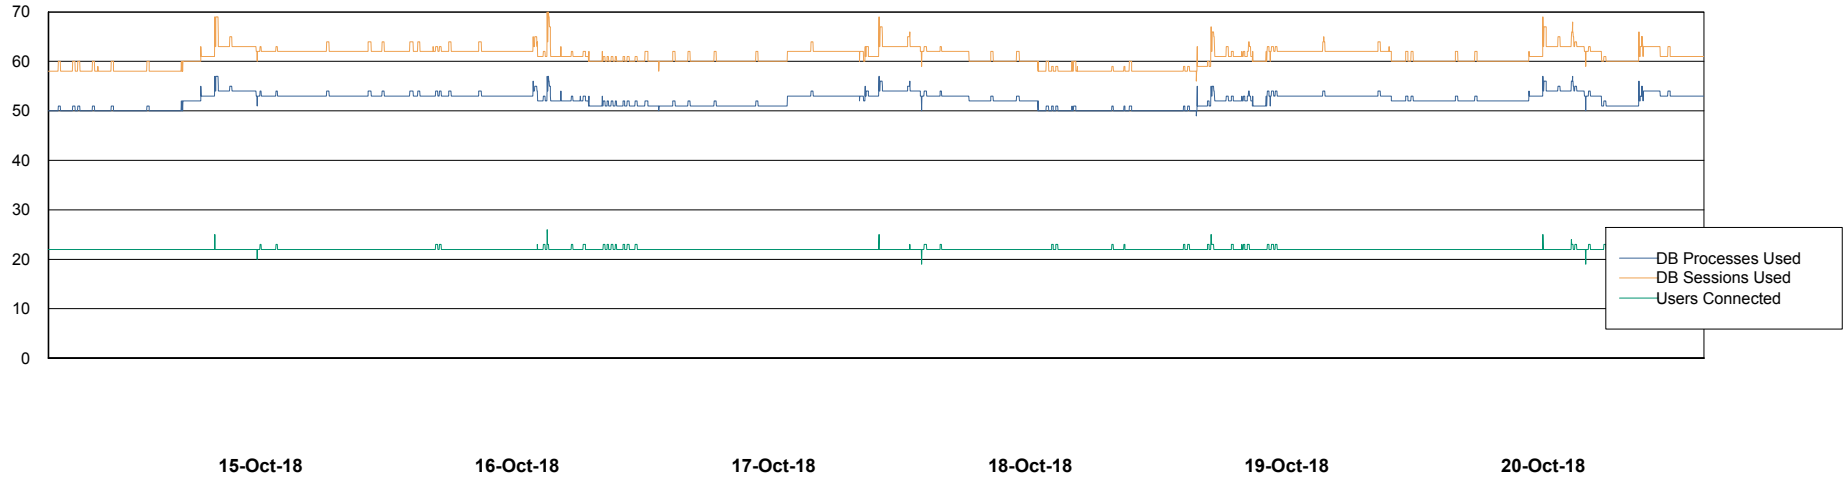

Weekly SLA Customer Report

Customer STX_Production
Database ID 71

Harddisk Usage STX_PRD_LDRSRV

	Free disk space on c: (%)	Total disk space on c: (Gb)	Free disk space on d: (%)	Total disk space on d: (Gb)
20-Oct-18	41	100	41	400
19-Oct-18	42	100	41	400
18-Oct-18	41	100	41	400
17-Oct-18	41	100	41	400
16-Oct-18	41	100	41	400
15-Oct-18	41	100	42	400
14-Oct-18	40	100	41	400

Weekly SLA Customer Report

Customer STX_Production
Database ID 71

Database Performance STXDB_Production

Weekly SLA Customer Report

Customer STX_Production
 Database ID 71

DATABASE SIZE STXDB_Production

Database growth over last month