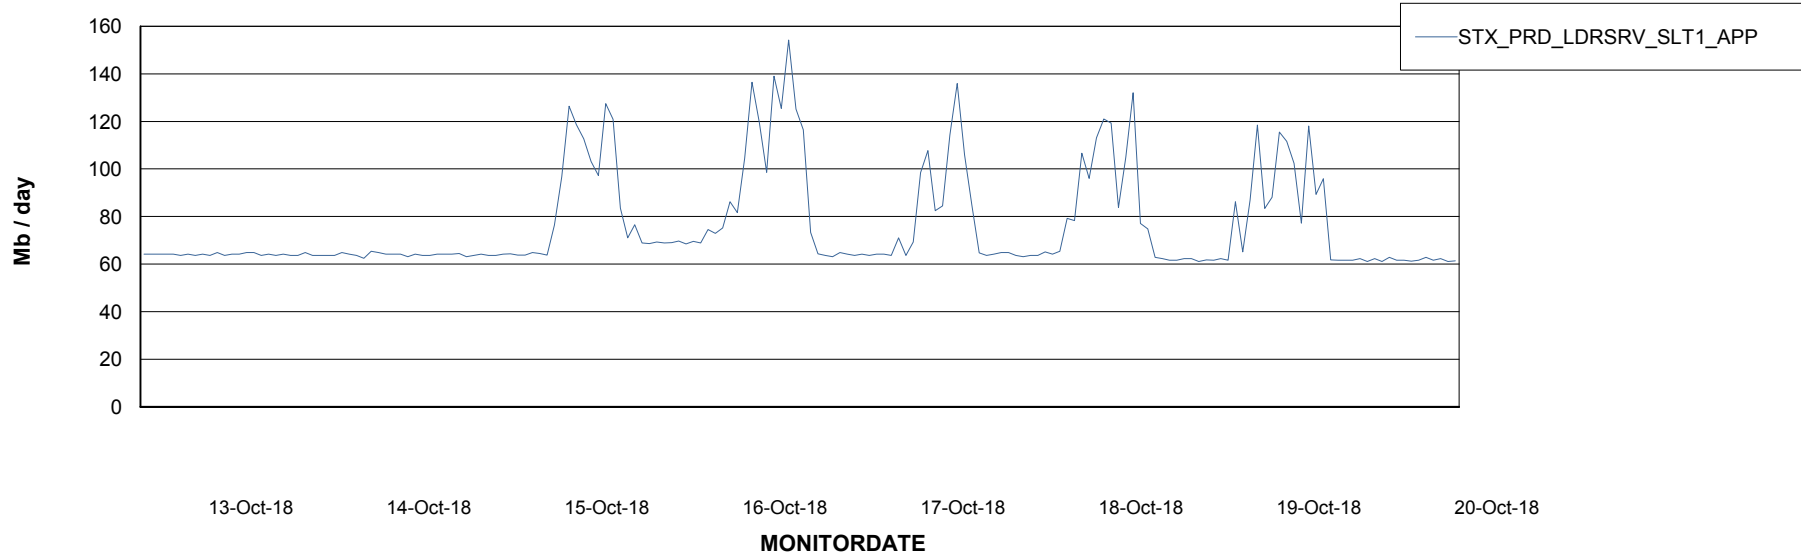

ABSSolute Application Server Services

Avg memory used per ABS Server Service