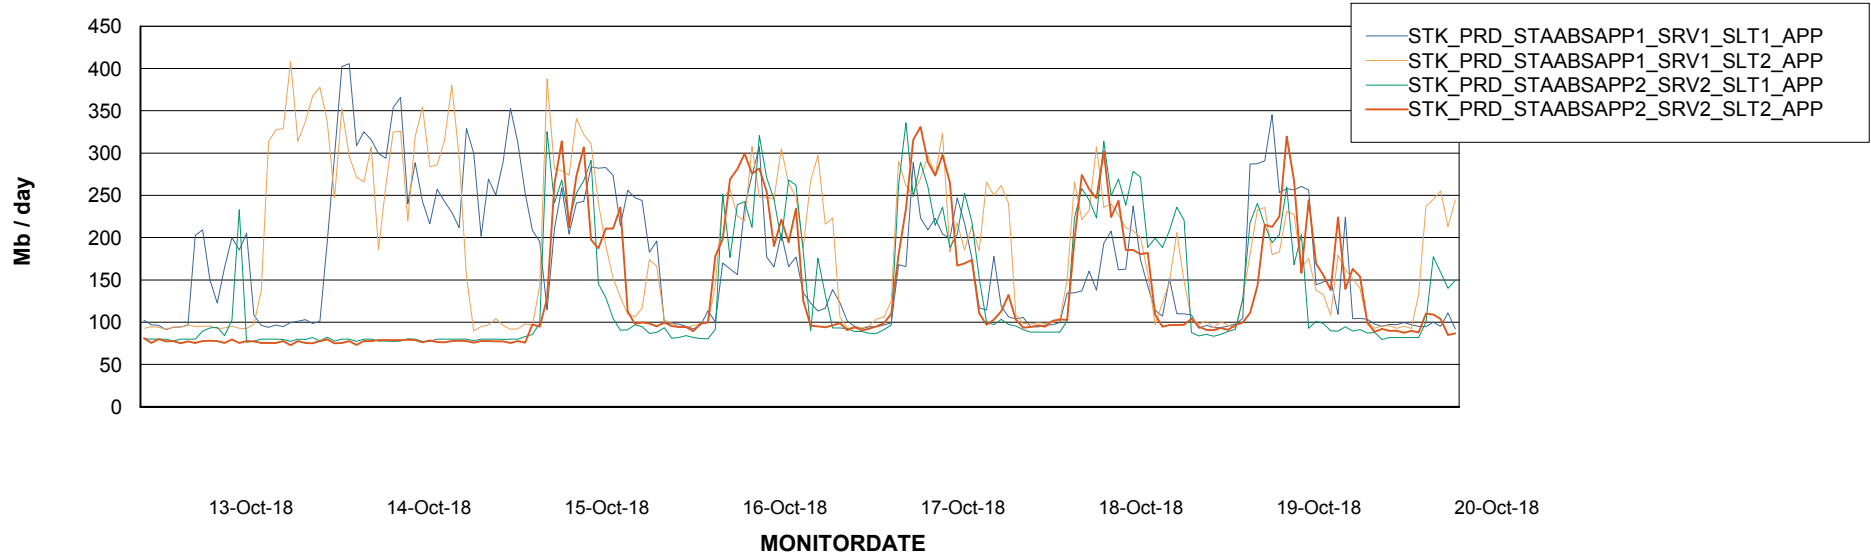

ABSSolute Application Server Services

Avg memory used per ABS Server Service