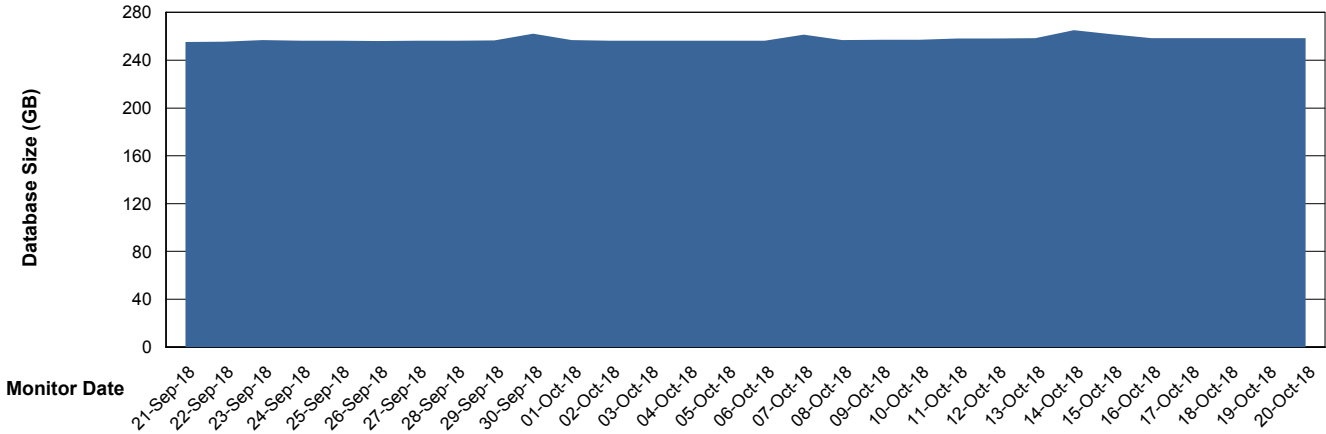

Weekly SLA Customer Report

Customer STK_Production
Database ID 82

Database Performance STKDB_ABS1 Production Database

Weekly SLA Customer Report

Customer STK_Production
Database ID 82

Database Performance STKDB_ABS1SB Standby Database

Weekly SLA Customer Report

Customer STK_Production
 Database ID 82

DATABASE SIZE STKDB_ABS1 Production Database

Database growth over last month

Database Tablespace STKDB_ABS1 Production Database

Date	Tablespace Name	Filesize (Gb)	Usedsize (Gb)	Percentage free
20-Oct-18	ABSDATA	179	133	26
	INDX	148	121	18
19-Oct-18	ABSDATA	179	133	26
	INDX	148	121	18
18-Oct-18	ABSDATA	179	133	26
	INDX	148	121	18
17-Oct-18	ABSDATA	179	133	26
	INDX	148	121	18
16-Oct-18	ABSDATA	179	134	25
	INDX	148	121	18
15-Oct-18	ABSDATA	179	133	26
	INDX	148	121	18
14-Oct-18	ABSDATA	179	133	26
	INDX	148	121	18