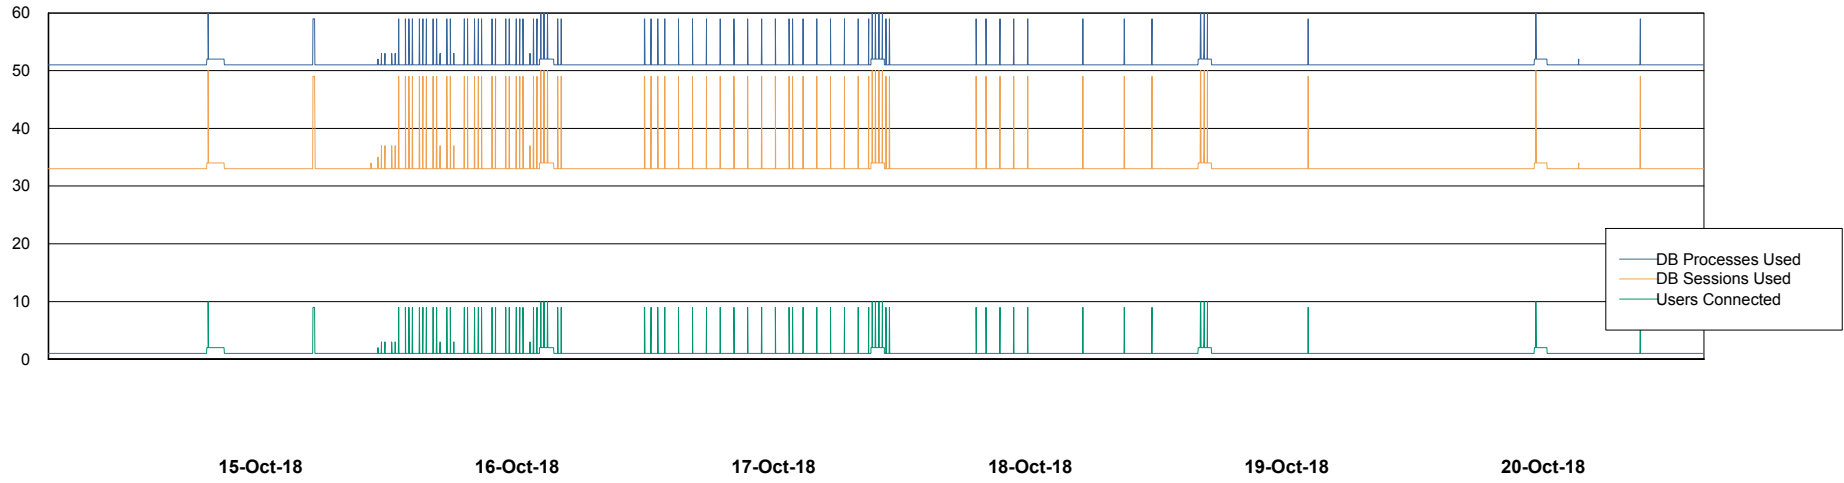

Weekly SLA Customer Report

Customer STK_Production
Database ID 82

Database Performance STKDB_ABS1 Production Database

Weekly SLA Customer Report

Customer STK_Production
Database ID 82

Database Performance STKDB_ABS1SB Standby Database