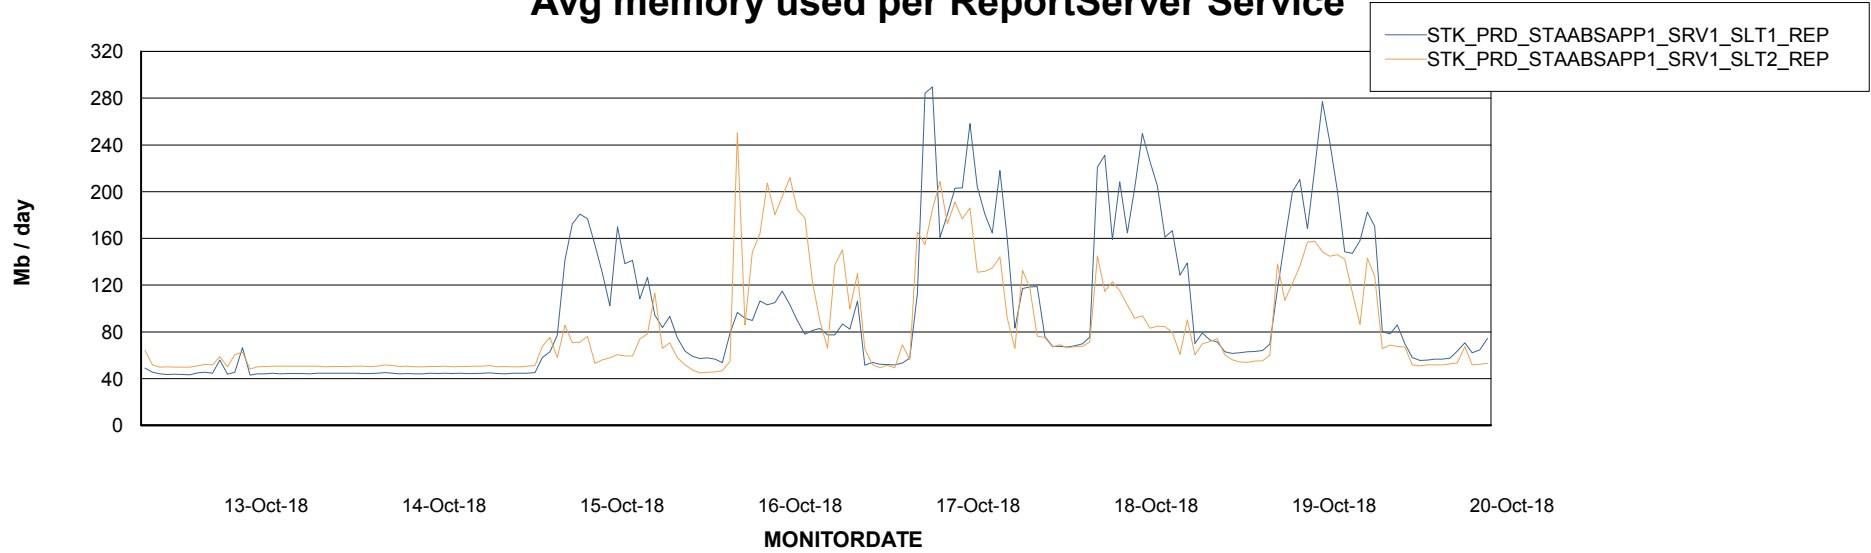

ABSSolute Application ReportServer Services

Avg memory used per ReportServer Service