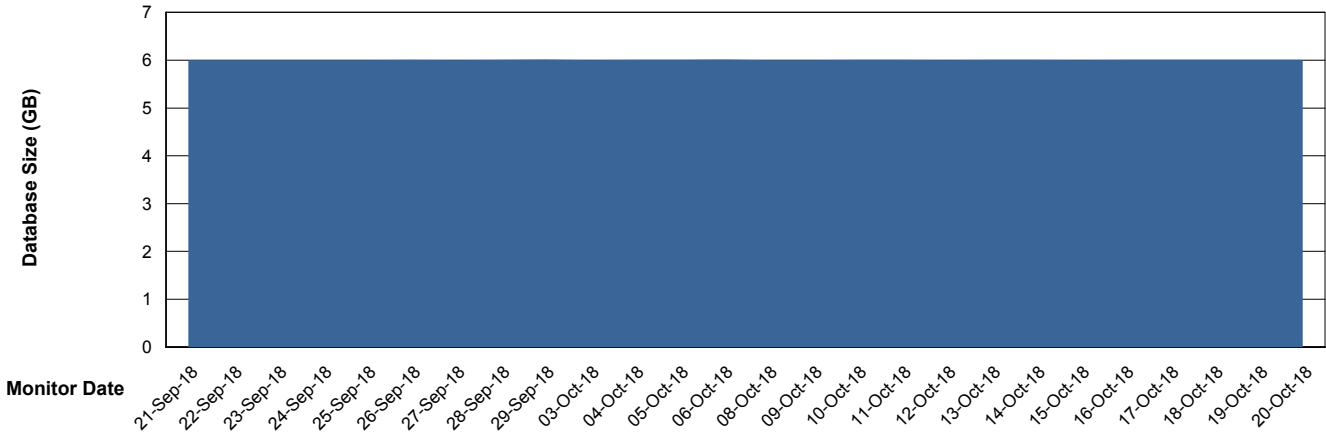

## Database Performance SPIDB\_Standby

# Weekly SLA Customer Report

Customer SPI\_Production  
 Database ID 49

DATABASE SIZE SPIDB\_Production

Database growth over last month

Database Tablespace SPIDB\_Production

Date	Tablespace Name	Filesize (Gb)	Usedsize (Gb)	Percentage free
20-Oct-18	ABSDATA	6	4	33
	INDX	6	4	33
19-Oct-18	ABSDATA	6	4	33
	INDX	6	4	33
18-Oct-18	ABSDATA	6	4	33
	INDX	6	4	33
17-Oct-18	ABSDATA	6	4	33
	INDX	6	4	33
16-Oct-18	ABSDATA	6	4	33
	INDX	6	4	33
15-Oct-18	ABSDATA	6	4	33
	INDX	6	4	33
14-Oct-18	ABSDATA	6	4	33
	INDX	6	4	33