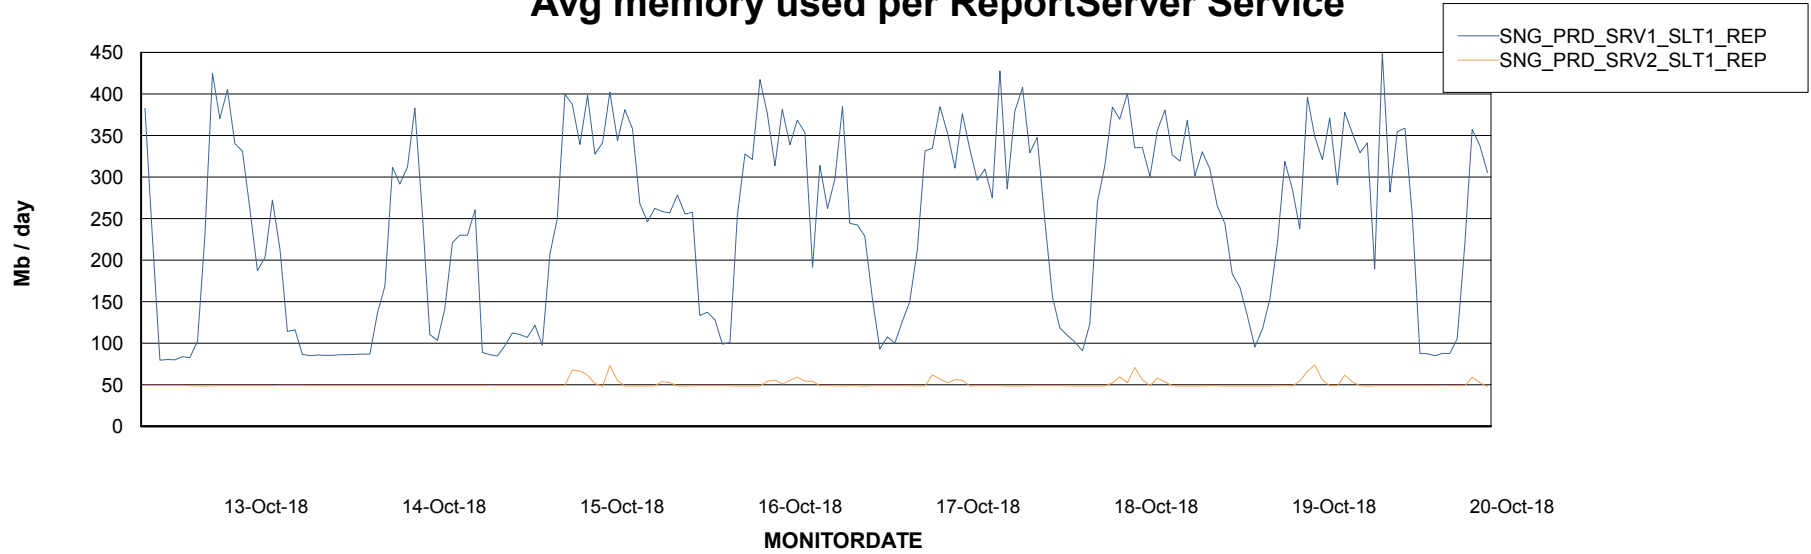

ABSSolute Application ReportServer Services

Avg memory used per ReportServer Service