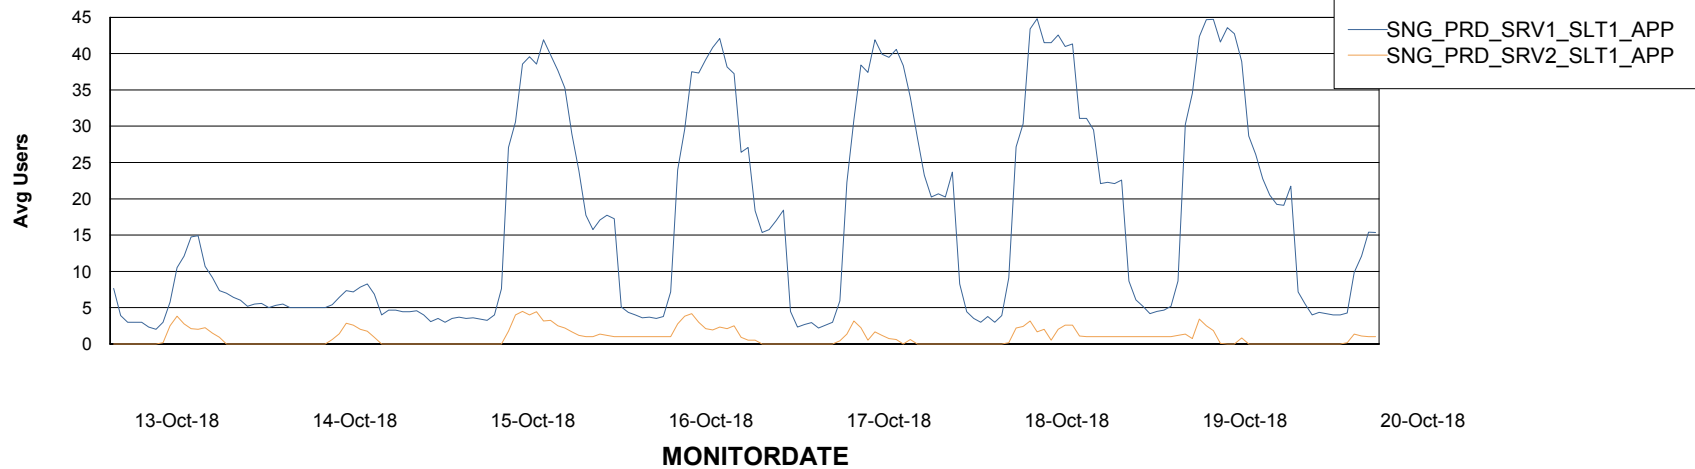

Avg users per day per ABS server