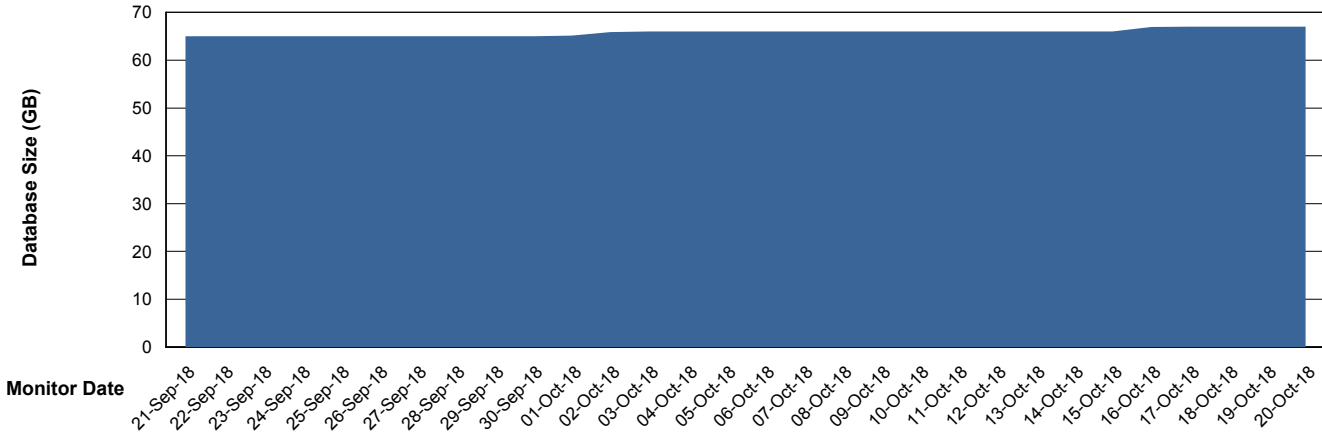

DATABASE SIZE SNGDB_Production

Database growth over last month

Database Tablespace SNGDB_Production

Date	Tablespace Name	Filesize (Gb)	Usedsize (Gb)	Percentage free
20-Oct-18	ABSDATA	20	16	20
	INDX	60	50	17
19-Oct-18	ABSDATA	20	16	20
	INDX	60	50	17
18-Oct-18	ABSDATA	20	16	20
	INDX	60	50	17
17-Oct-18	ABSDATA	20	16	20
	INDX	60	50	17
16-Oct-18	ABSDATA	20	16	20
	INDX	60	50	17
15-Oct-18	ABSDATA	20	16	20
	INDX	60	49	18
14-Oct-18	ABSDATA	20	16	20
	INDX	60	49	18