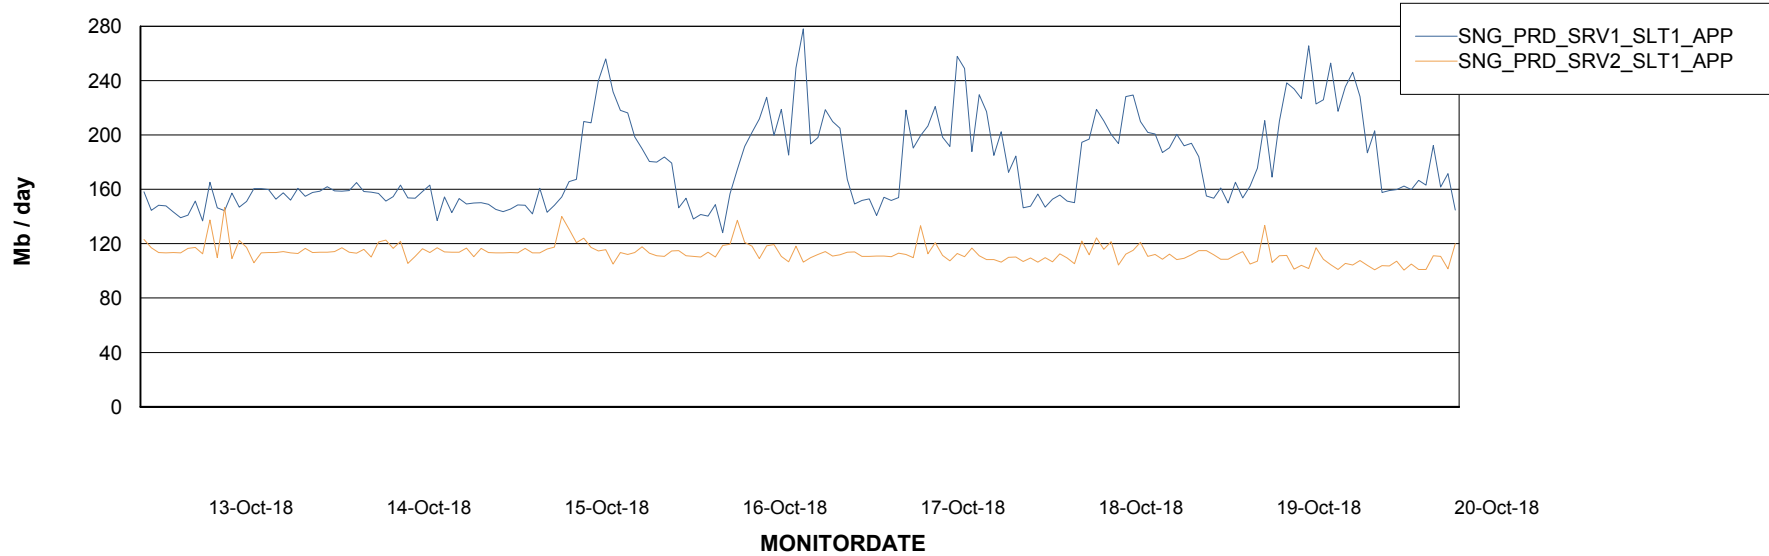

ABSSolute Application Server Services

Avg memory used per ABS Server Service