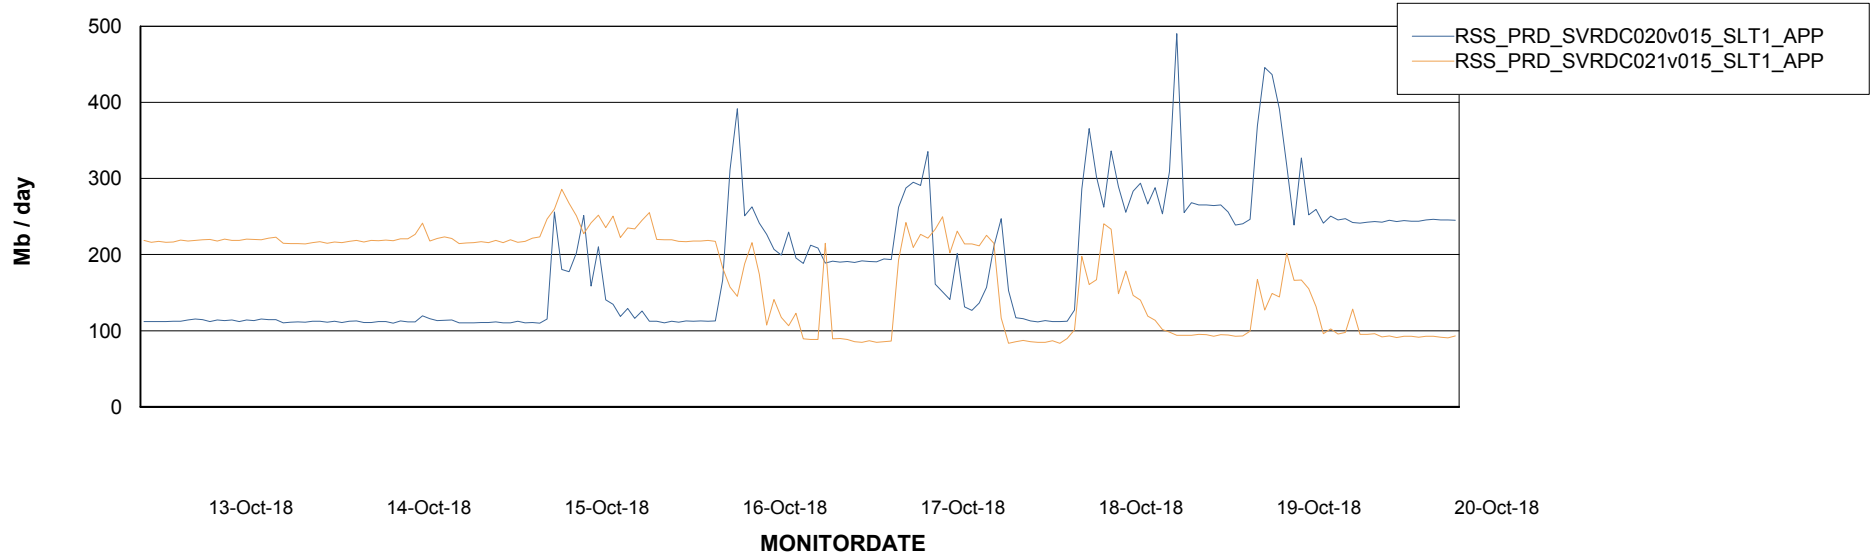

ABSSolute Application Server Services

Avg memory used per ABS Server Service