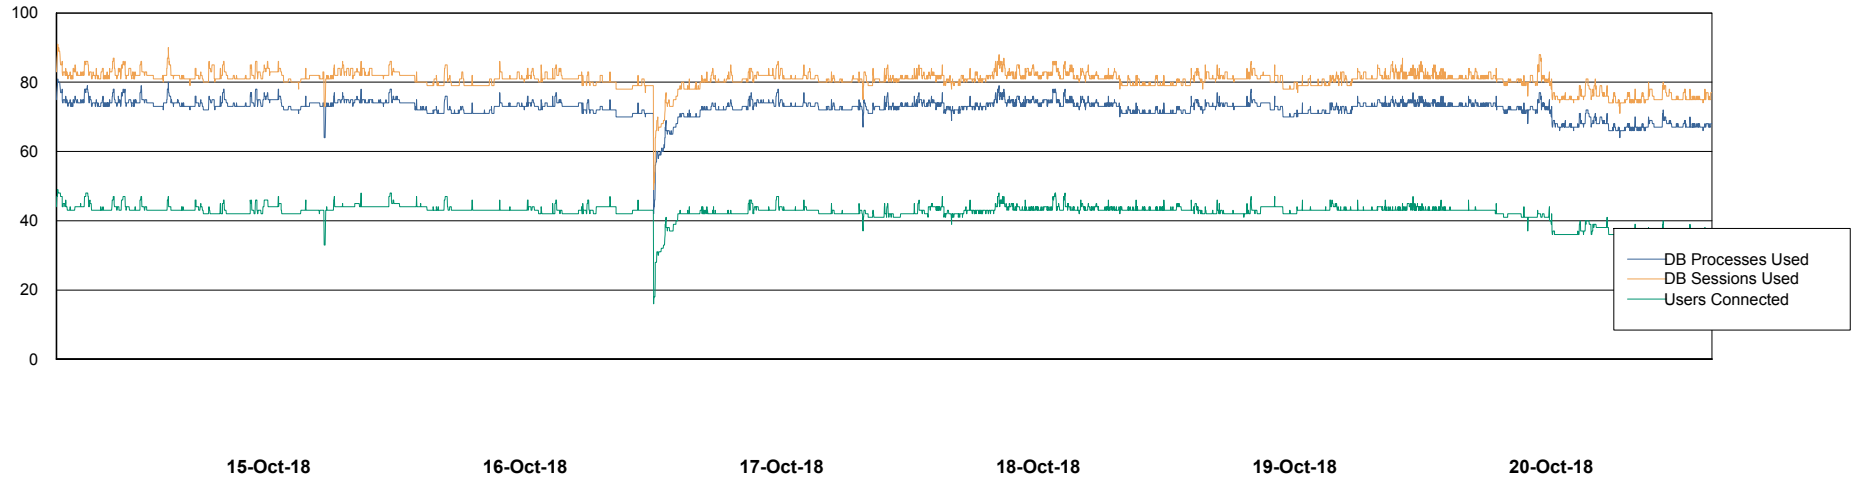

Database Performance RSSDB_Production