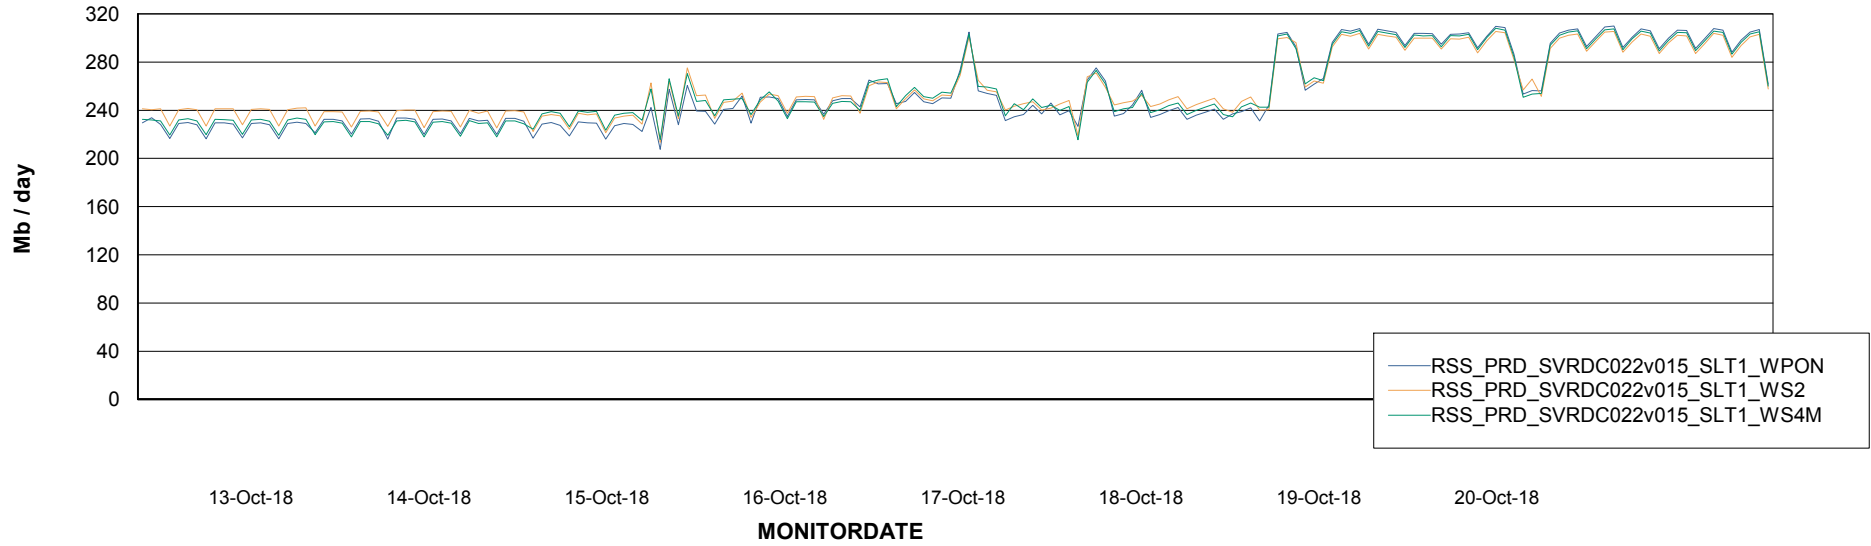

ABSSolute Application ReportServer Services

Avg memory used per ReportServer Service

Weekly SLA Customer Report

Customer RSS Production
Database ID 52

ABSSolute Web Component Services

Avg memory used per ABS Web component