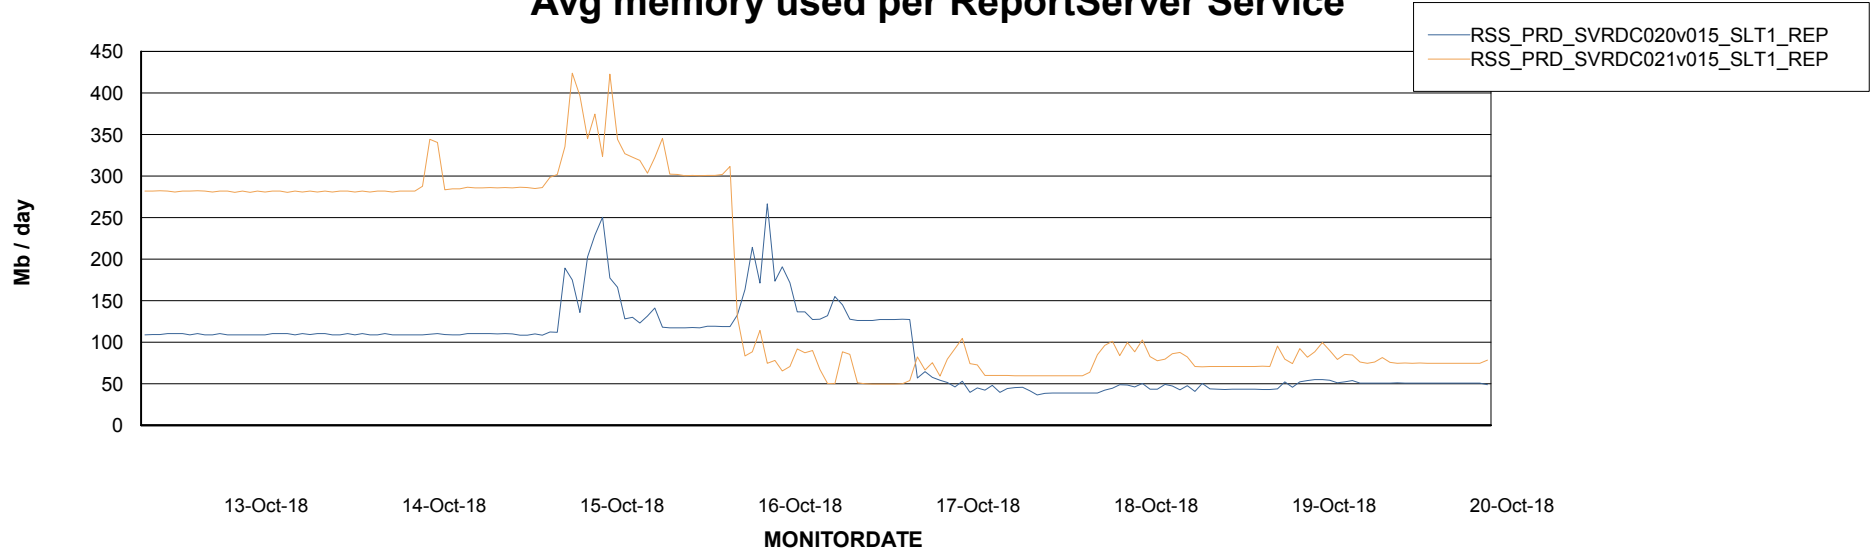

ABSSolute Application ReportServer Services

Avg memory used per ReportServer Service