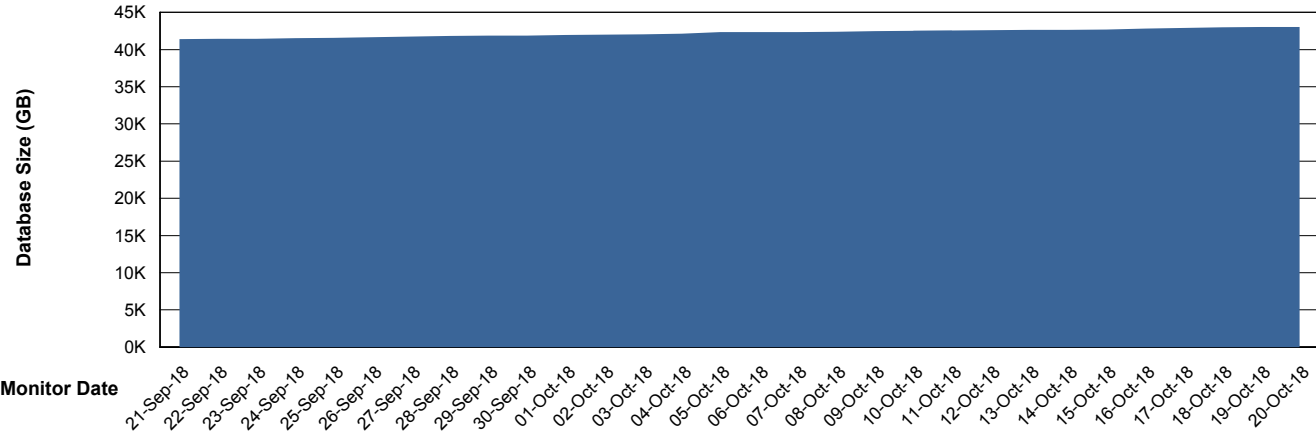

DATABASE SIZE RSSDB_Production

Database growth over last month

Database Tablespace RSSDB_Production

Date	Tablespace Name	Filesize (Gb)	Usedsize (Gb)	Percentage free
20-Oct-18	ABSDATA	24,000	18,000	25
	INDX	30,000	23,718	21
19-Oct-18	ABSDATA	24,000	18,000	25
	INDX	30,000	23,709	21
18-Oct-18	ABSDATA	24,000	17,984	25
	INDX	30,000	23,673	21
17-Oct-18	ABSDATA	24,000	17,984	25
	INDX	30,000	23,627	21
16-Oct-18	ABSDATA	24,000	17,900	25
	INDX	30,000	23,600	21
15-Oct-18	ABSDATA	24,000	17,874	26
	INDX	30,000	23,514	22
14-Oct-18	ABSDATA	24,000	17,870	26
	INDX	30,000	23,443	22