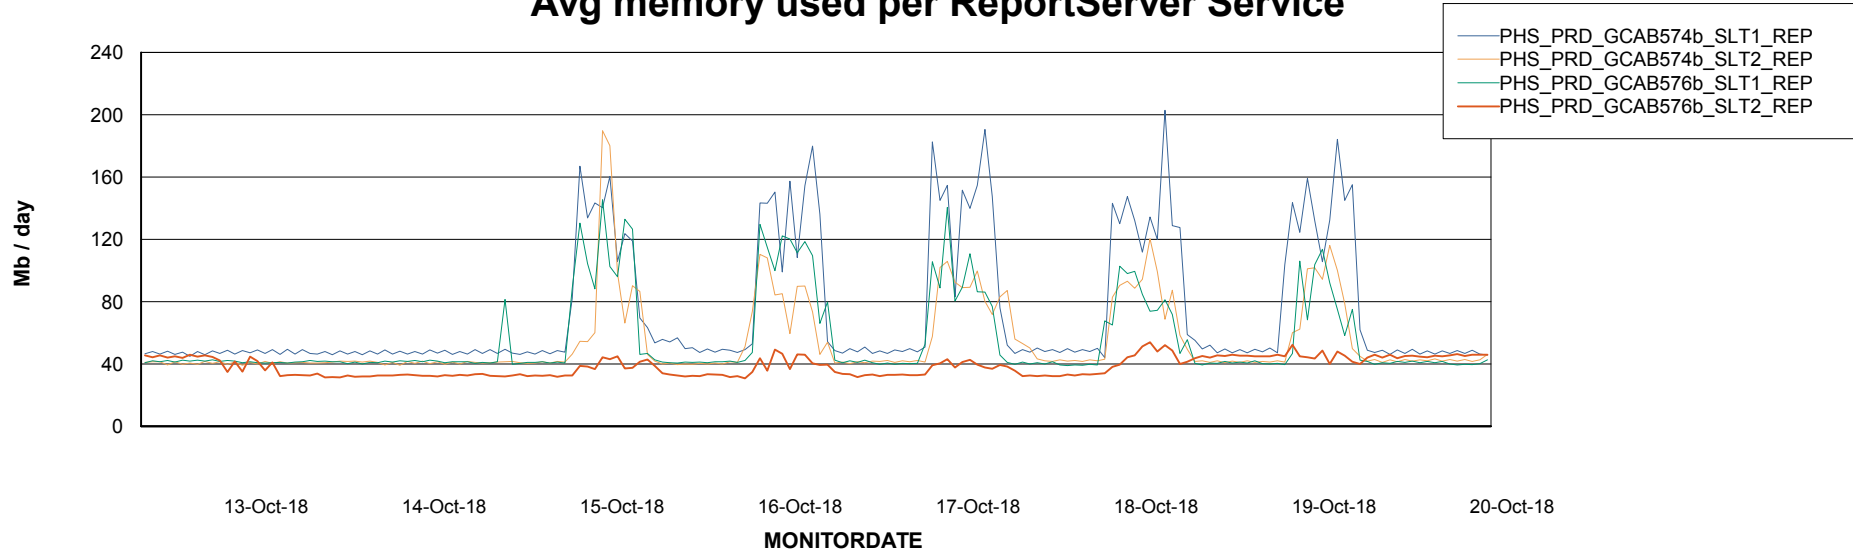

ABSSolute Application ReportServer Services

Avg memory used per ReportServer Service