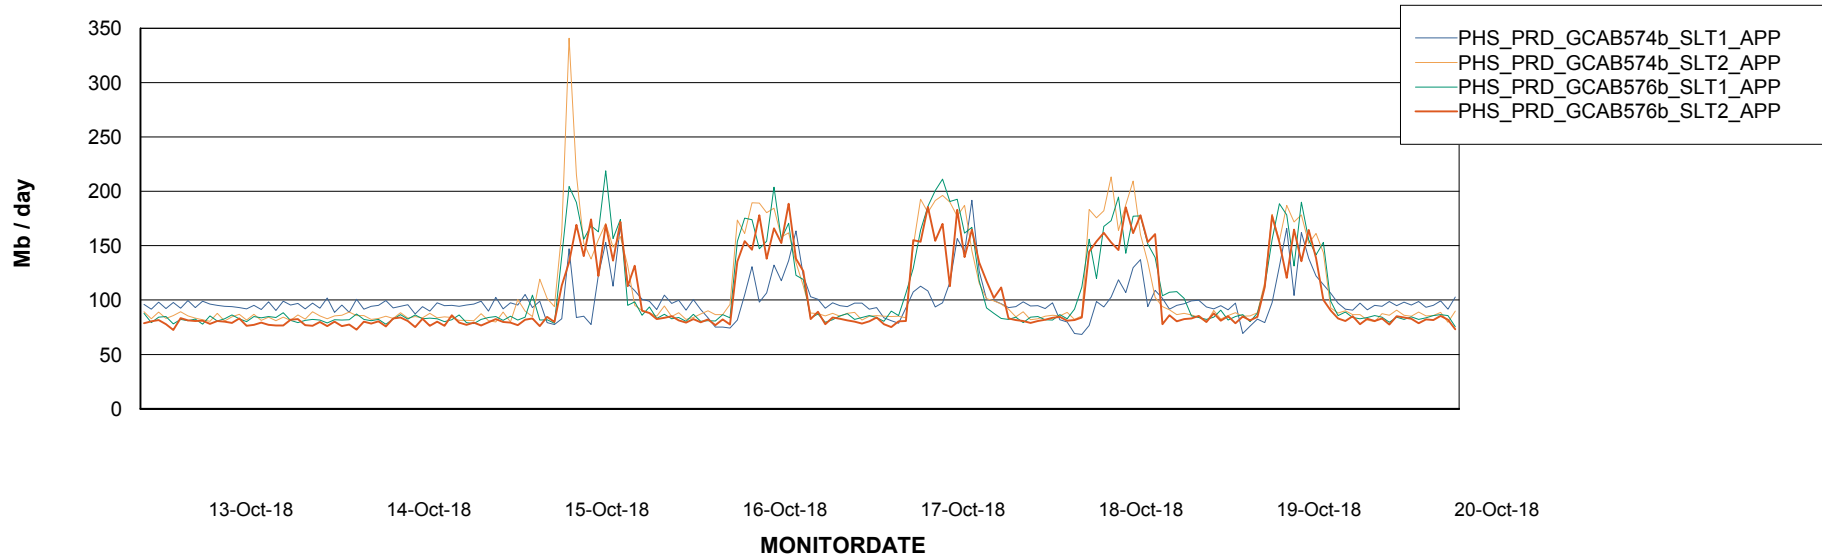

ABSSolute Application Server Services

Avg memory used per ABS Server Service