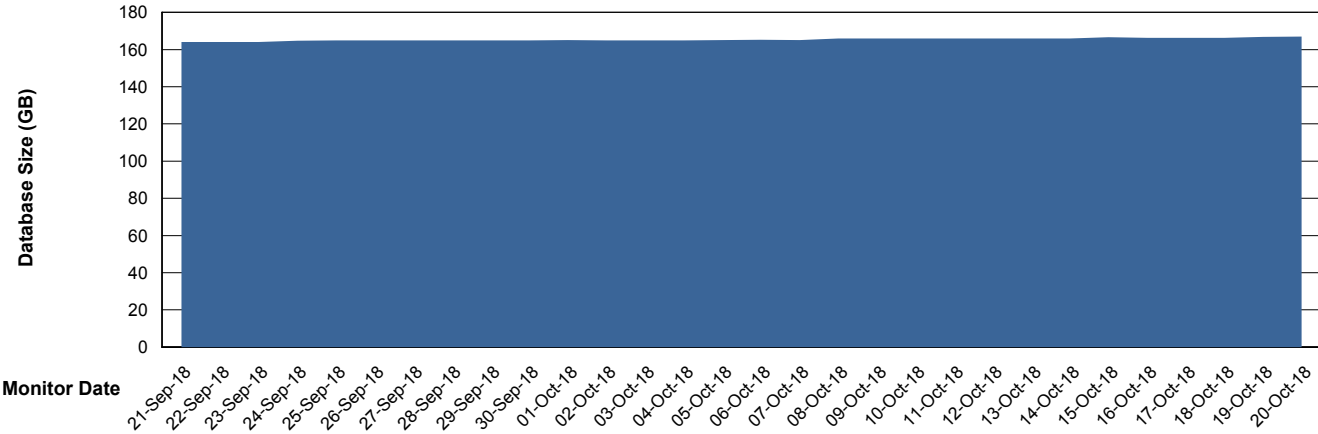

DATABASE SIZE PHSDB_Production

Database growth over last month

Database Tablespace PHSDB_Production

Date	Tablespace Name	Filesize (Gb)	Usedsize (Gb)	Percentage free
20-Oct-18	ABSDATA	190	158	17
	INDX	8	6	25
19-Oct-18	ABSDATA	190	158	17
	INDX	8	6	25
18-Oct-18	ABSDATA	190	158	17
	INDX	8	6	25
17-Oct-18	ABSDATA	190	158	17
	INDX	8	6	25
16-Oct-18	ABSDATA	190	158	17
	INDX	8	6	25
15-Oct-18	ABSDATA	190	158	17
	INDX	8	6	25
14-Oct-18	ABSDATA	184	158	14
	INDX	8	6	25