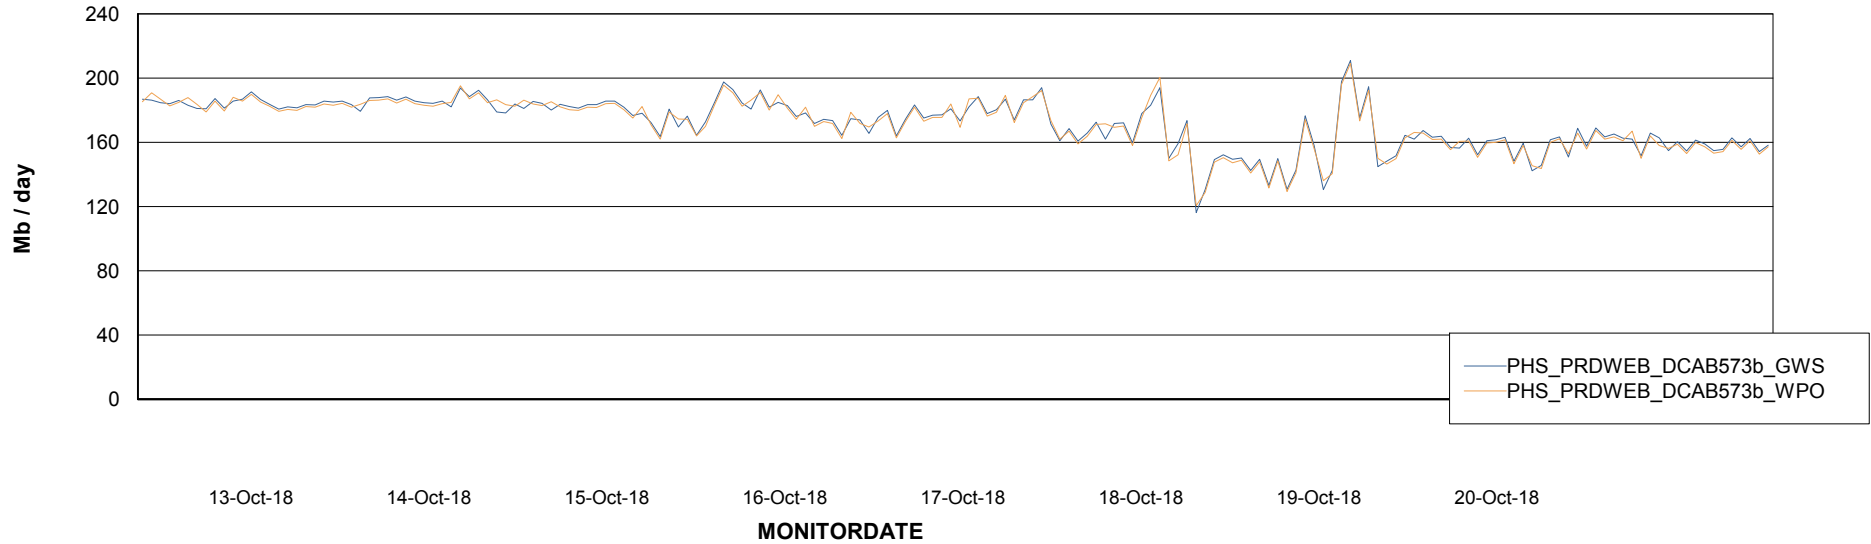

ABSSolute Web Component Services

Avg memory used per ABS Web component