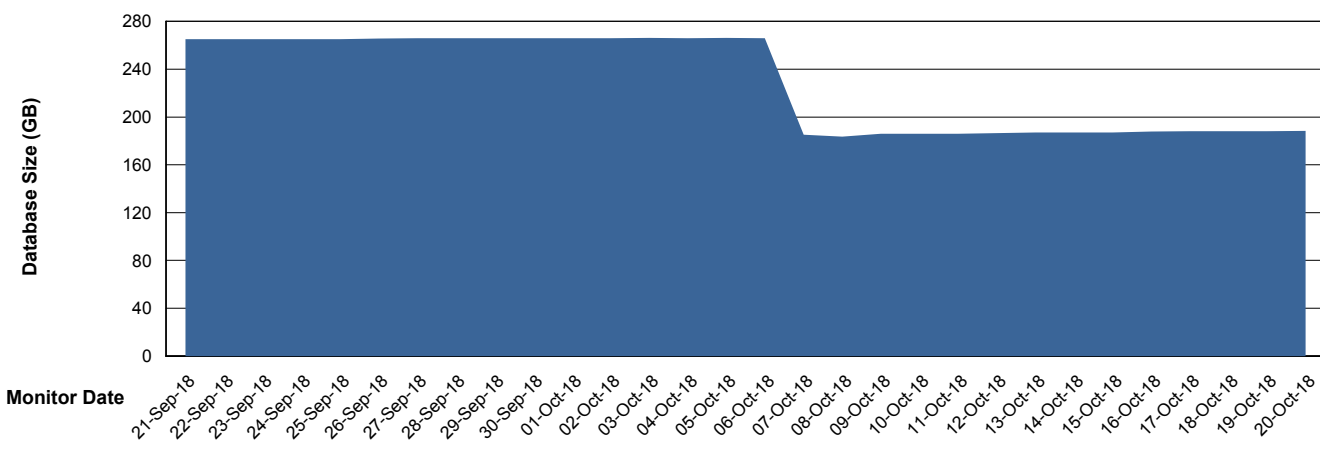

DATABASE SIZE PCODB_Production

Database growth over last month

Database Tablespace PCODB_Production

Date	Tablespace Name	Filesize (Gb)	Usedsize (Gb)	Percentage free
20-Oct-18	ABSDATA	150	79	47
	INDX	200	106	47
19-Oct-18	ABSDATA	150	79	47
	INDX	200	106	47
18-Oct-18	ABSDATA	150	79	47
	INDX	200	106	47
17-Oct-18	ABSDATA	150	79	47
	INDX	200	106	47
16-Oct-18	ABSDATA	150	79	47
	INDX	200	106	47
15-Oct-18	ABSDATA	150	79	47
	INDX	200	106	47
14-Oct-18	ABSDATA	150	79	47
	INDX	200	106	47