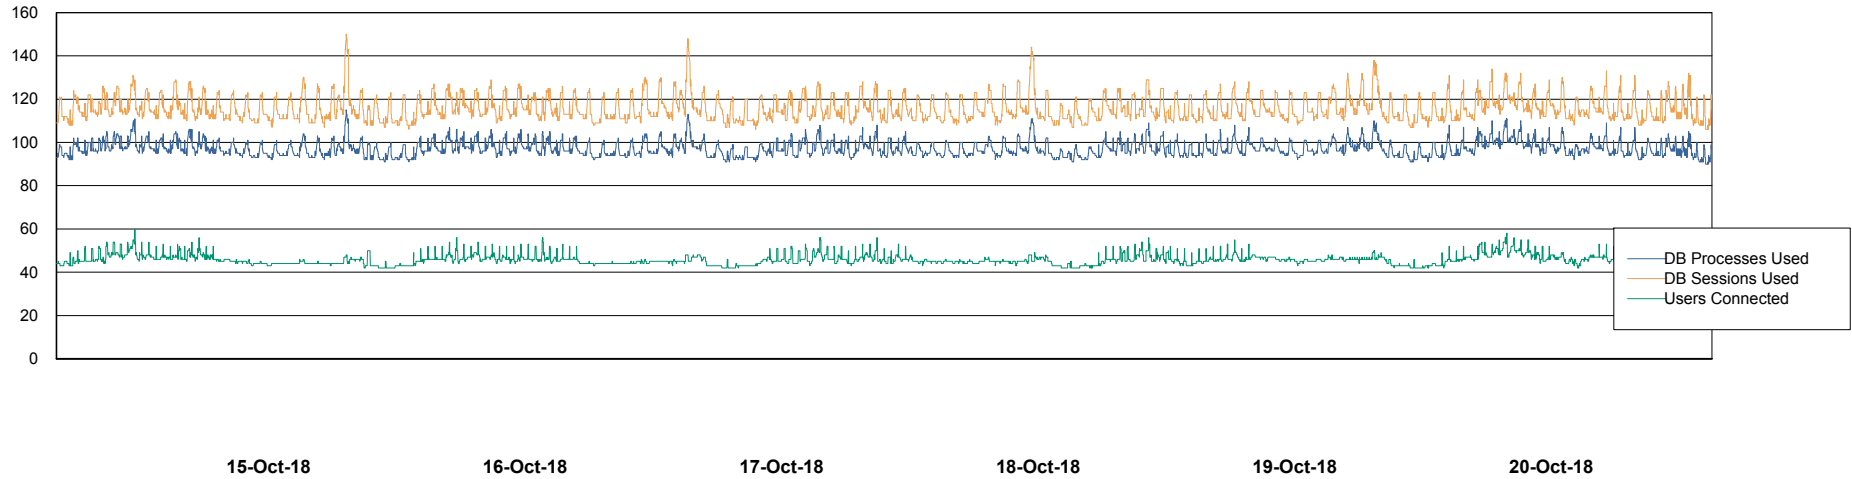

Database Performance PCODB_Production