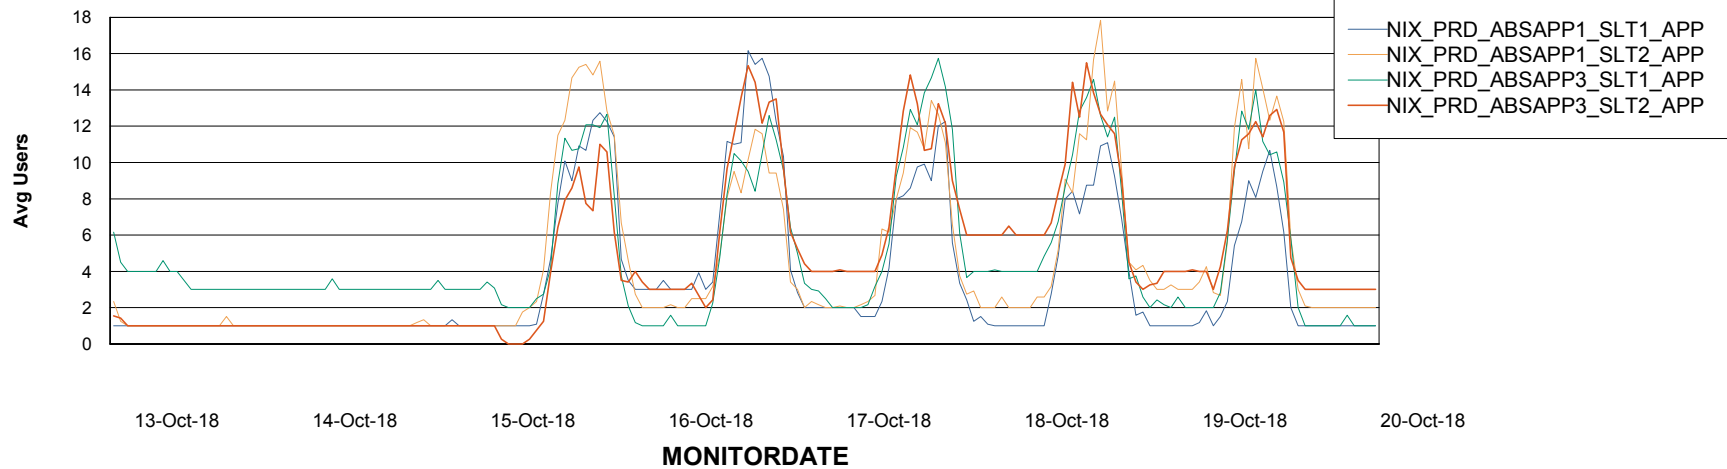

Avg users per day per ABS server