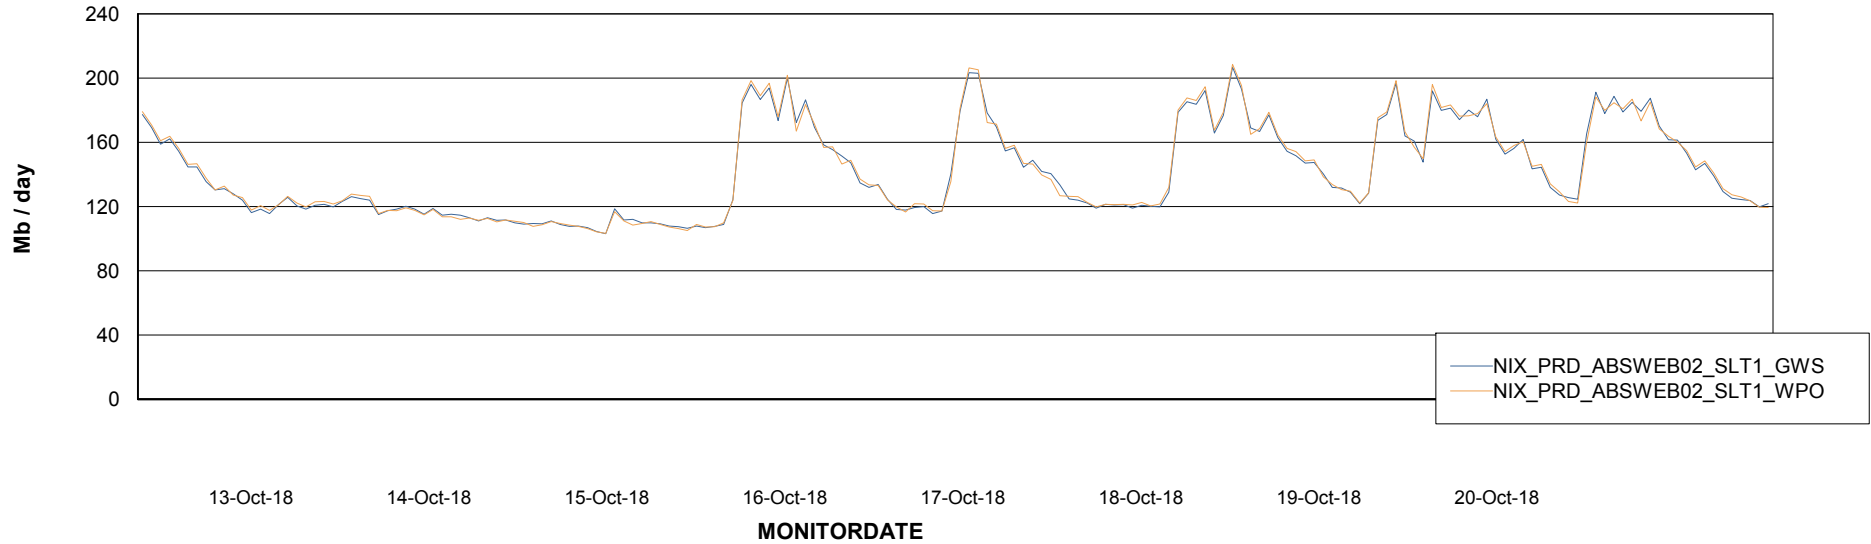

ABSolute Web Component Services

Avg memory used per ABS Web component