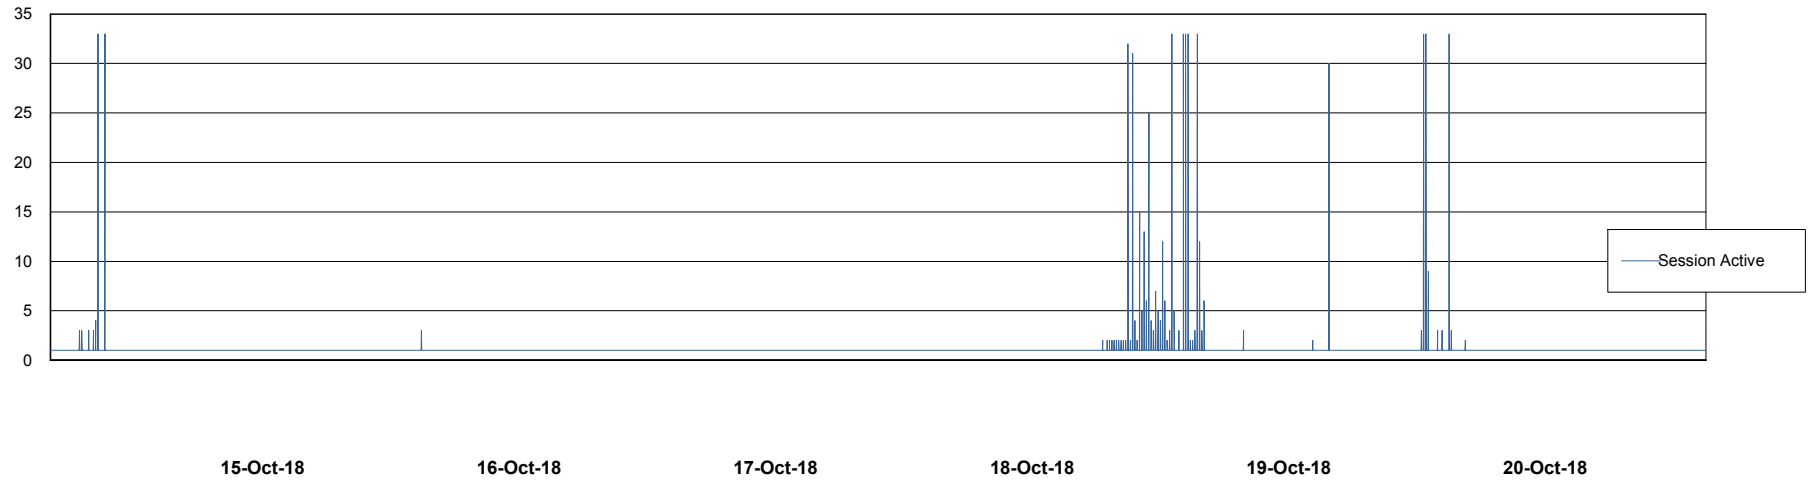

Database Performance NIXDB_Standby