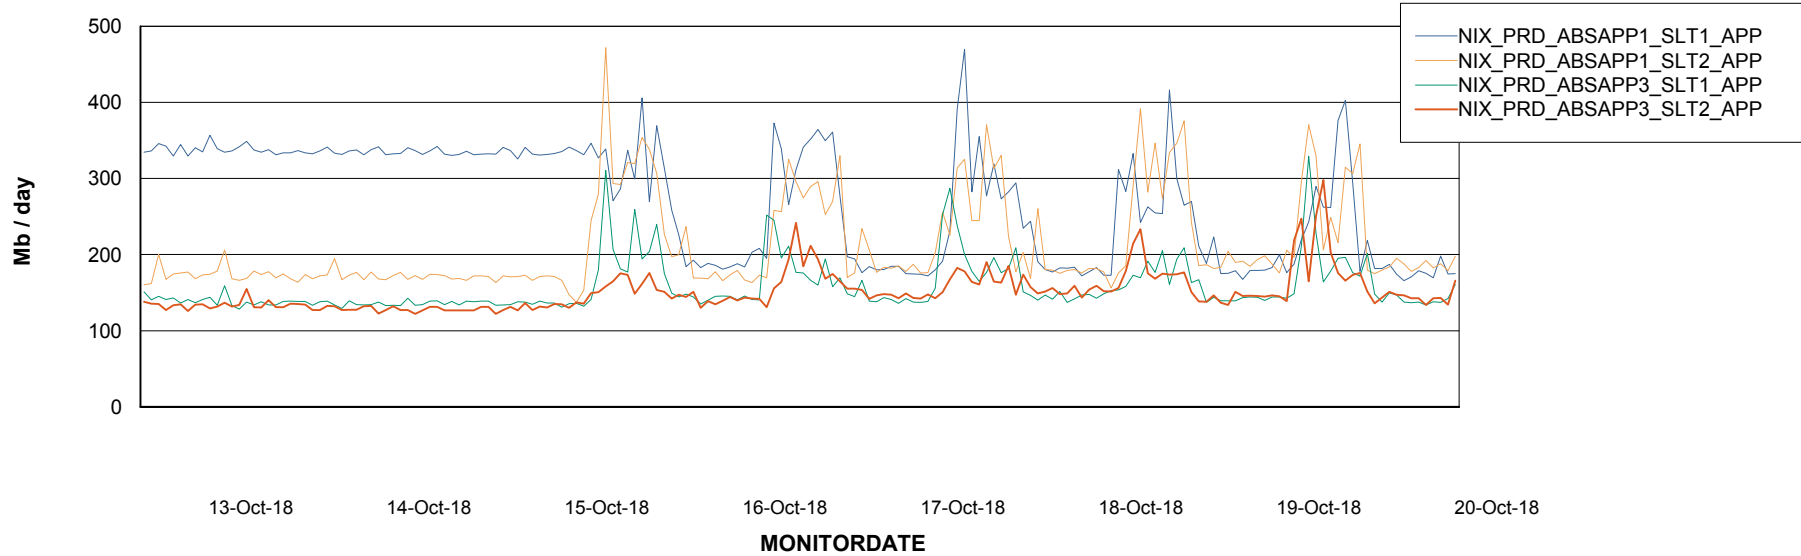

Standby Database Health NIX_Production

Recovery lag for last 7 days

Weekly SLA Customer Report

Customer NIX_Production
Database ID 51

ABSSolute Application Server Services

Avg memory used per ABS Server Service