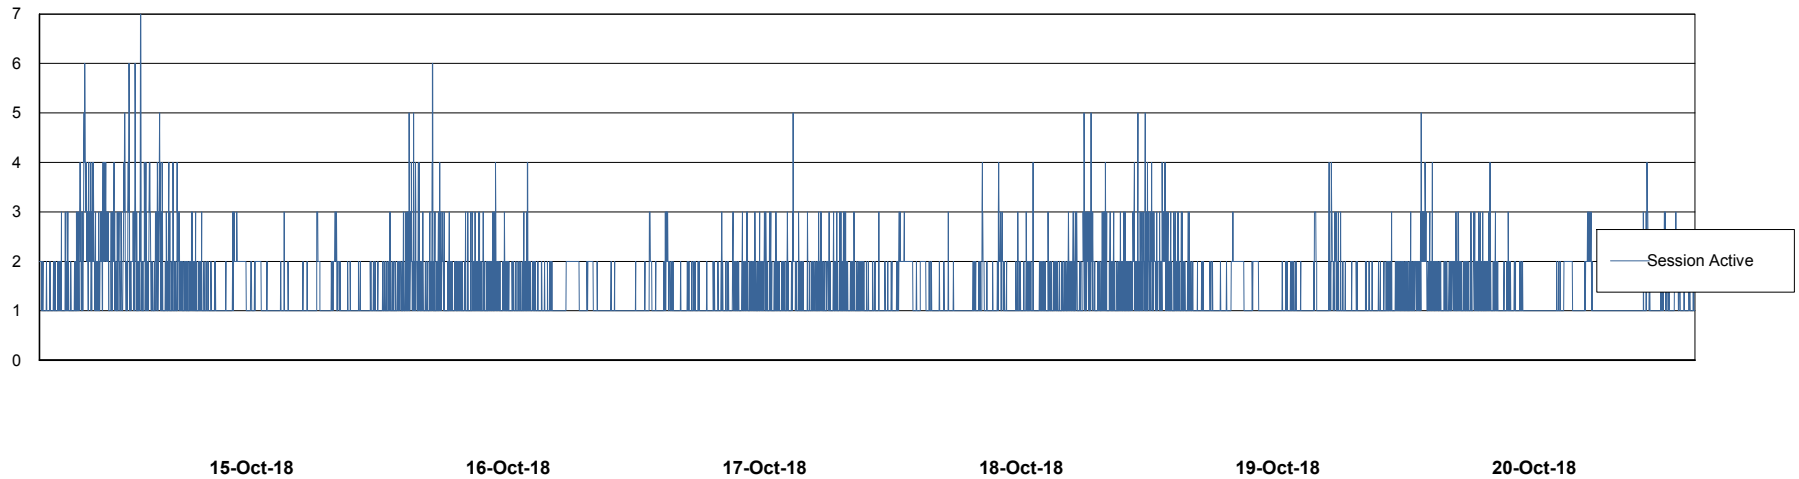

Weekly SLA Customer Report

Customer NIX_Production
Database ID 51

Database Performance NIXDB_BI

Weekly SLA Customer Report

Customer NIX_Production
Database ID 51

Database Performance NIXDB_Production

Weekly SLA Customer Report