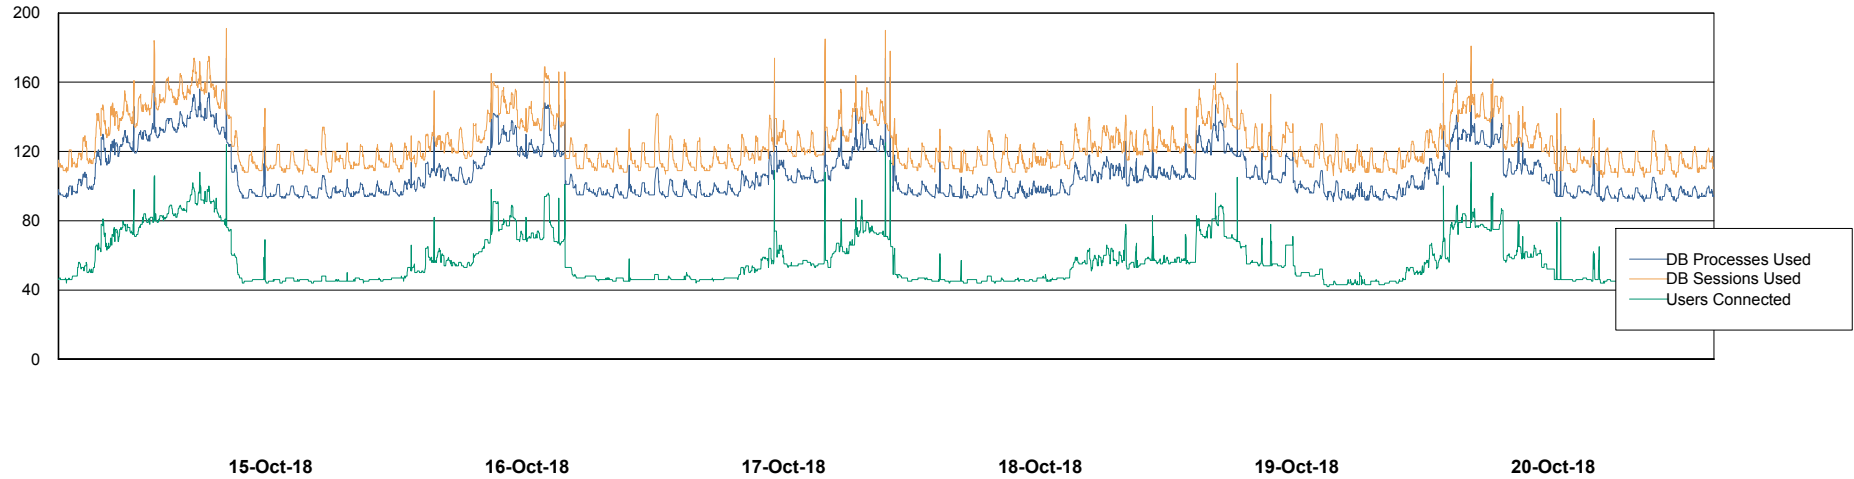

Weekly SLA Customer Report

Customer NIX_Production
Database ID 51

Database Performance NIXDB_BI

Weekly SLA Customer Report

Customer NIX_Production
Database ID 51

Database Performance NIXDB_Production

Weekly SLA Customer Report