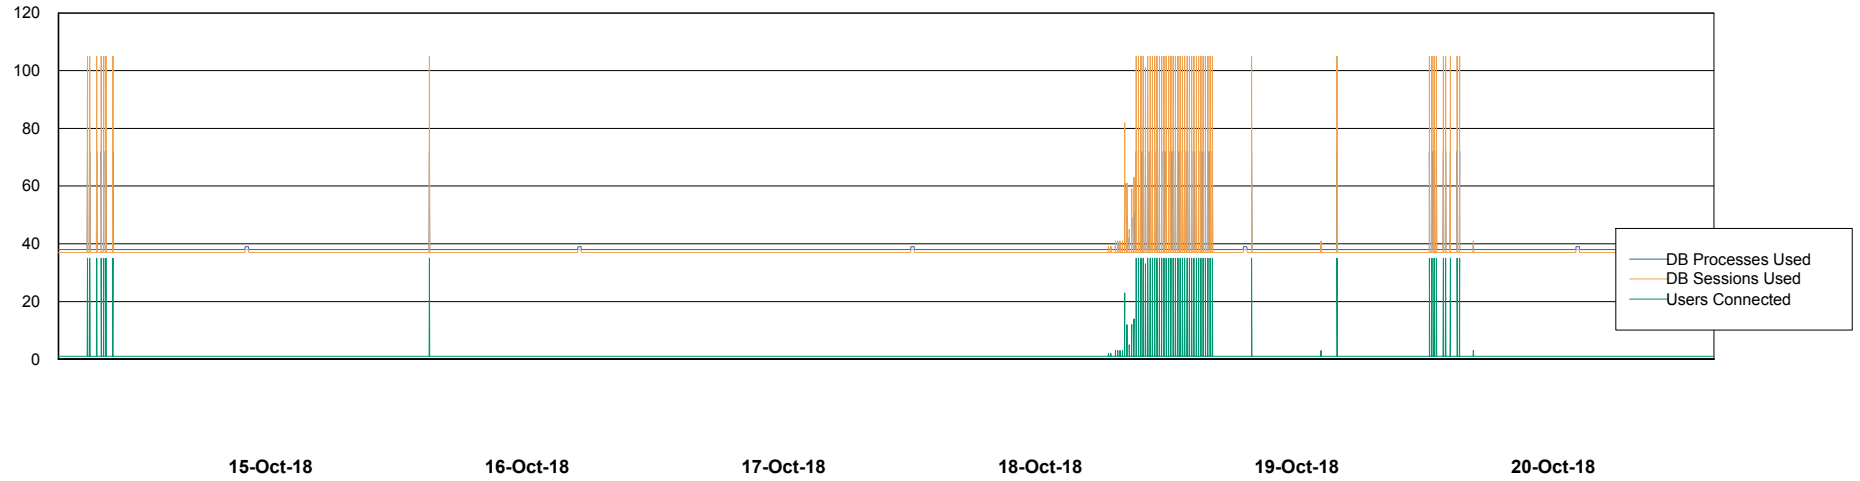

Database Performance NIXDB_Standby