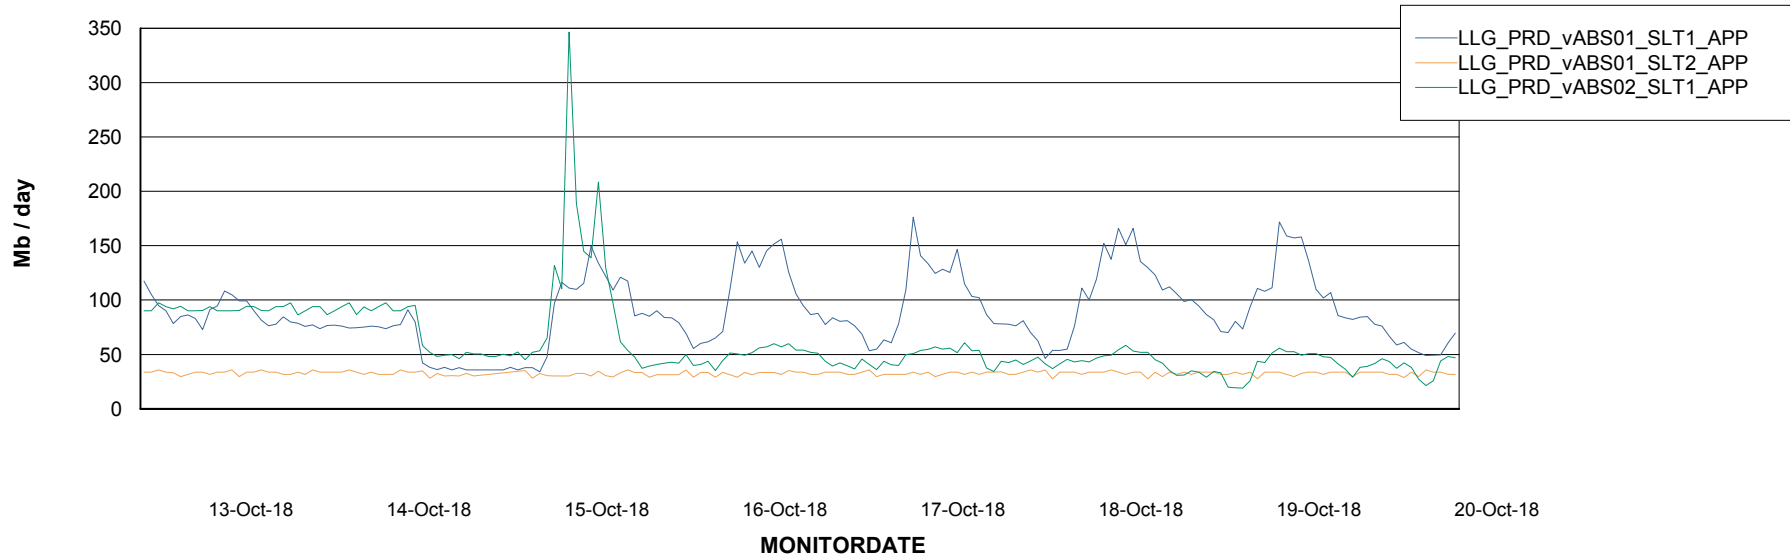

ABSSolute Application Server Services

Avg memory used per ABS Server Service