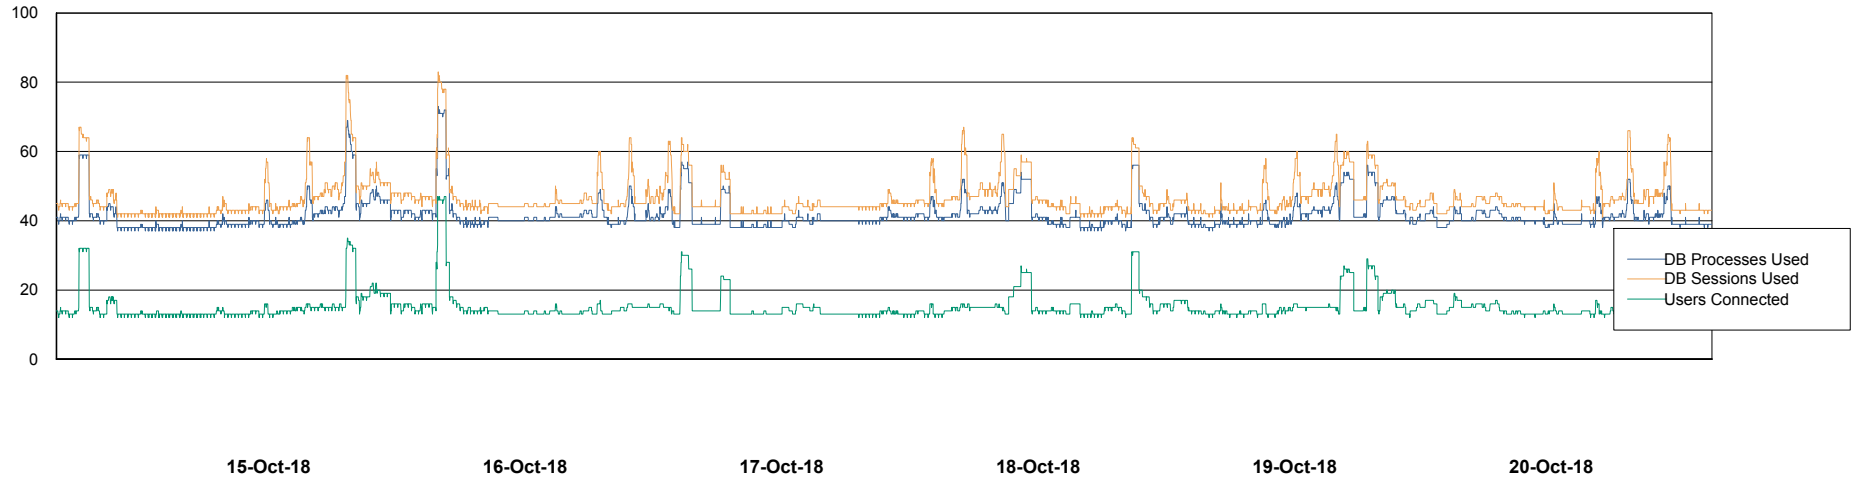

Database Performance LLGDBBI_Production