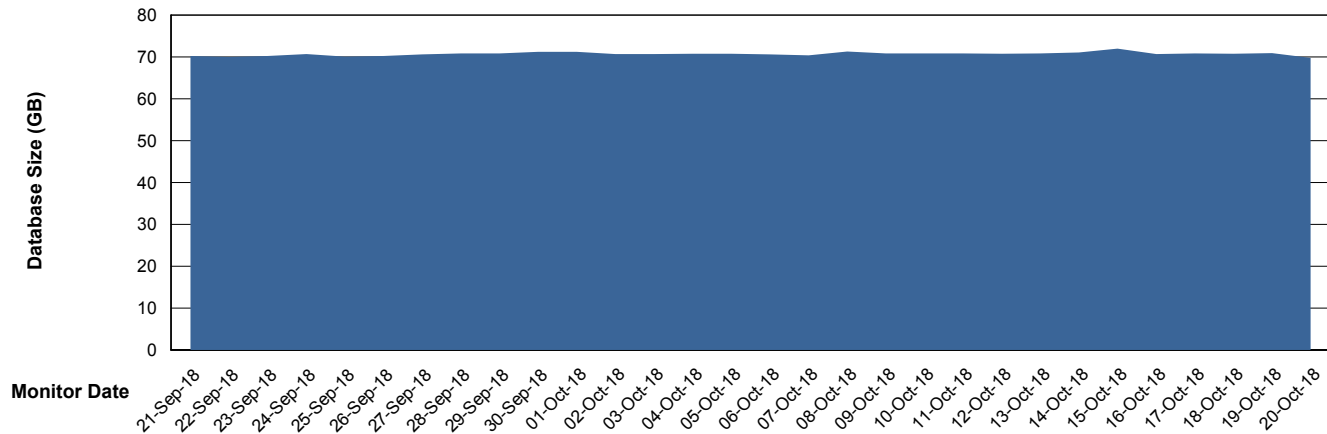

Customer LLG_Production
Database ID 53

Database Performance LLGDBBI_Production

Weekly SLA Customer Report

Customer LLG_Production
Database ID 53

DATABASE SIZE LLGDB_Production

Database growth over last month

DATABASE SIZE LLGDBBI_Production

Database growth over last month

Weekly SLA Customer Report

Customer LLG_Production
 Database ID 53

Database Tablespace LLGDB_Production

Date	Tablespace Name	Filesize (Gb)	Usedsize (Gb)	Percentage free
20-Oct-18	ABSDATA	98	73	26
	INDX	122	96	21
19-Oct-18	ABSDATA	98	73	26
	INDX	122	96	21
18-Oct-18	ABSDATA	98	73	26
	INDX	122	96	21
17-Oct-18	ABSDATA	98	73	26
	INDX	122	96	21
16-Oct-18	ABSDATA	98	73	26
	INDX	122	95	22
15-Oct-18	ABSDATA	98	73	26
	INDX	122	95	22
14-Oct-18	ABSDATA	98	73	26
	INDX	122	95	22