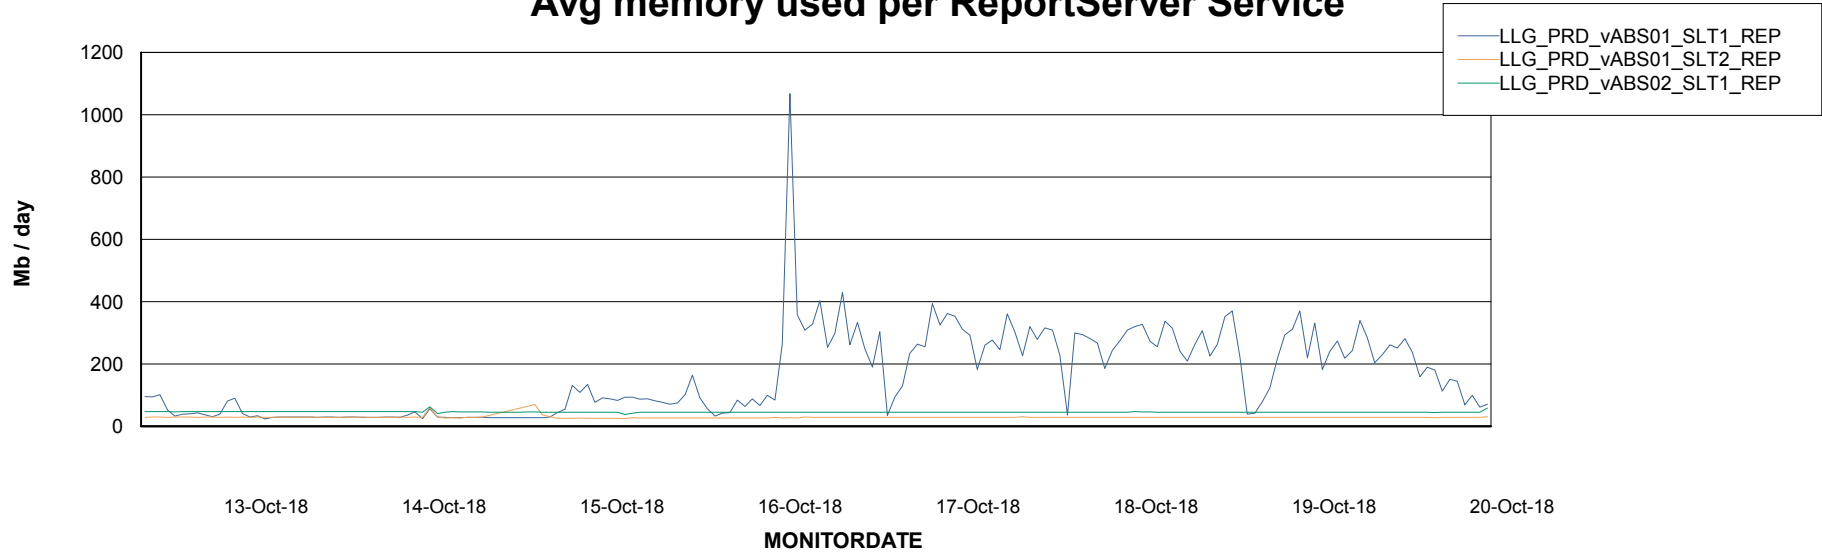

ABSSolute Application ReportServer Services

Avg memory used per ReportServer Service