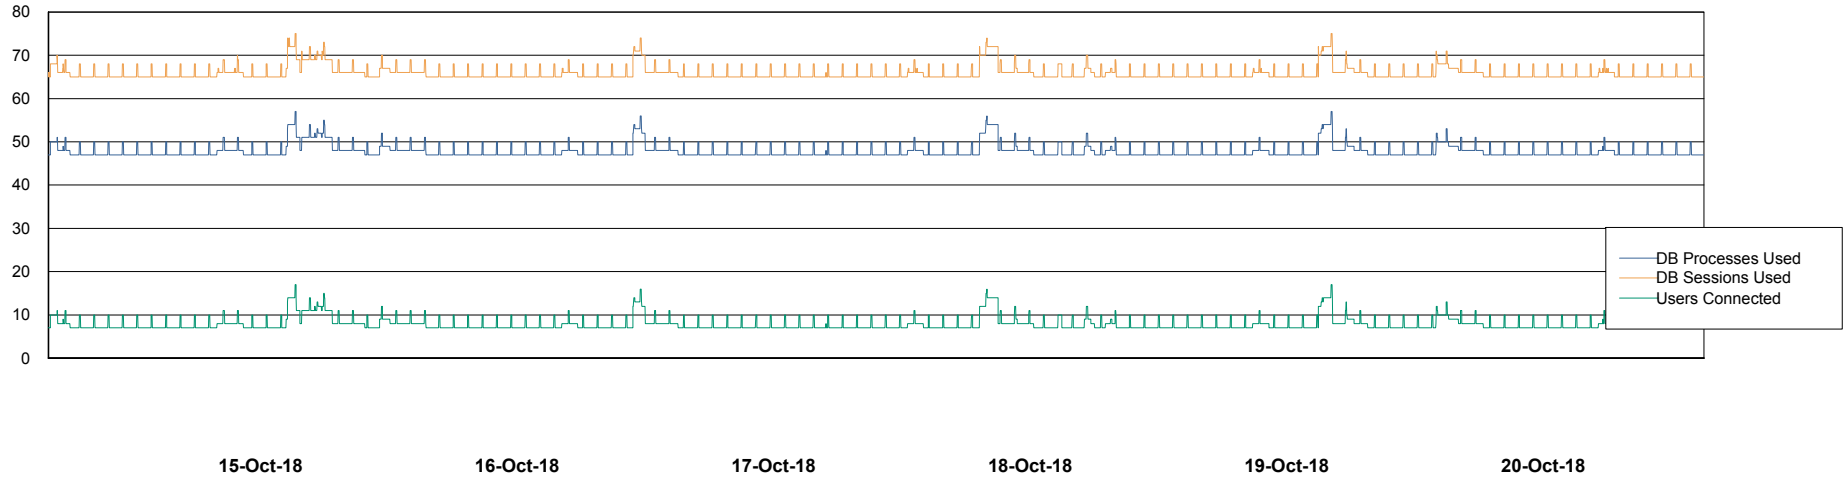

Weekly SLA Customer Report

Customer LLG_Production
Database ID 53

Database Performance LLGDB_Production

Weekly SLA Customer Report

Customer LLG_Production
Database ID 53

Database Performance LLGDB_Standby

Weekly SLA Customer Report