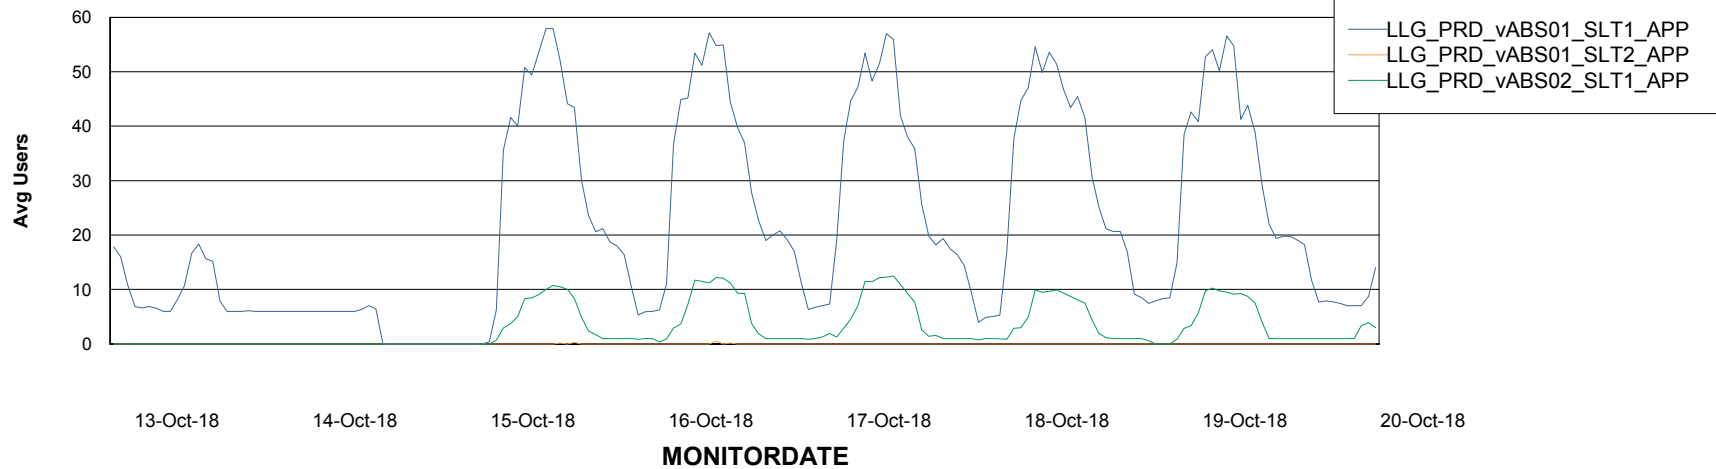

Weekly SLA Customer Report

Customer LLG_Production
Database ID 53

ABSSolute Application Server Services

Avg memory used per ABS Server Service

Avg users per day per ABS server

Weekly SLA Customer Report

Customer LLG_Production
Database ID 53