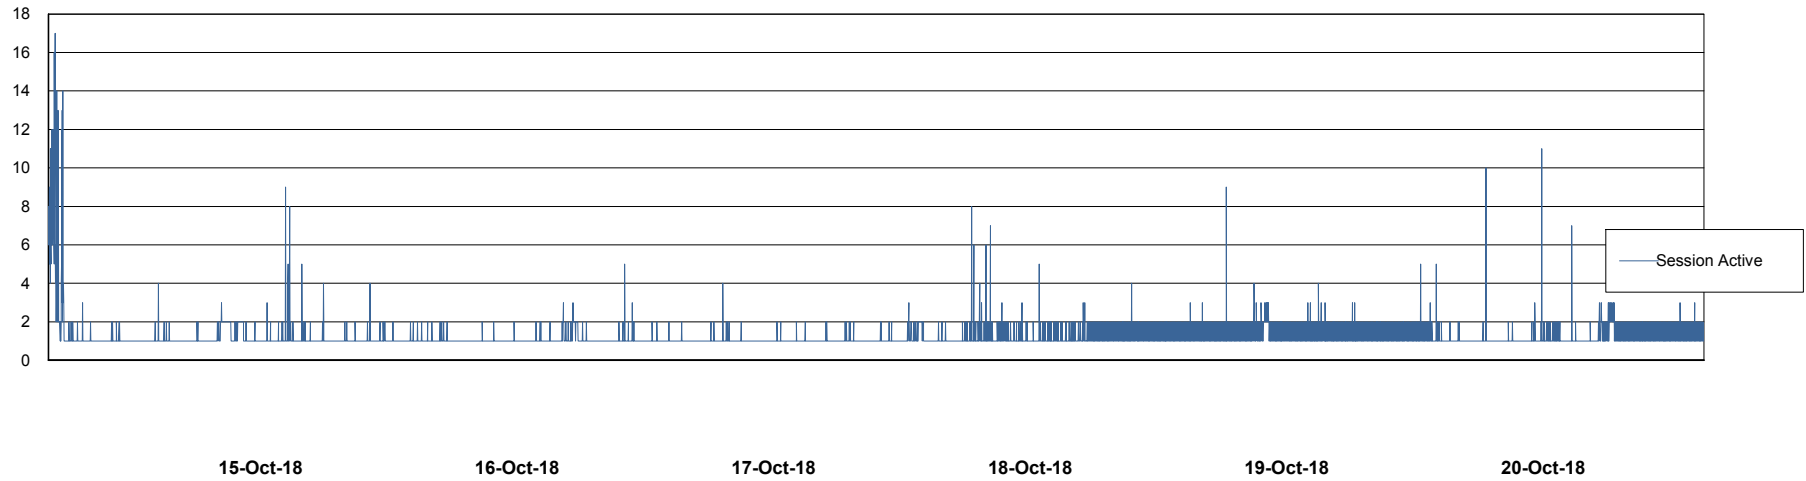

Weekly SLA Customer Report

Customer LLG_Production
Database ID 53

Database Performance LLGDB_Production

Weekly SLA Customer Report

Customer LLG_Production
Database ID 53

Database Performance LLGDB_Standby

Weekly SLA Customer Report