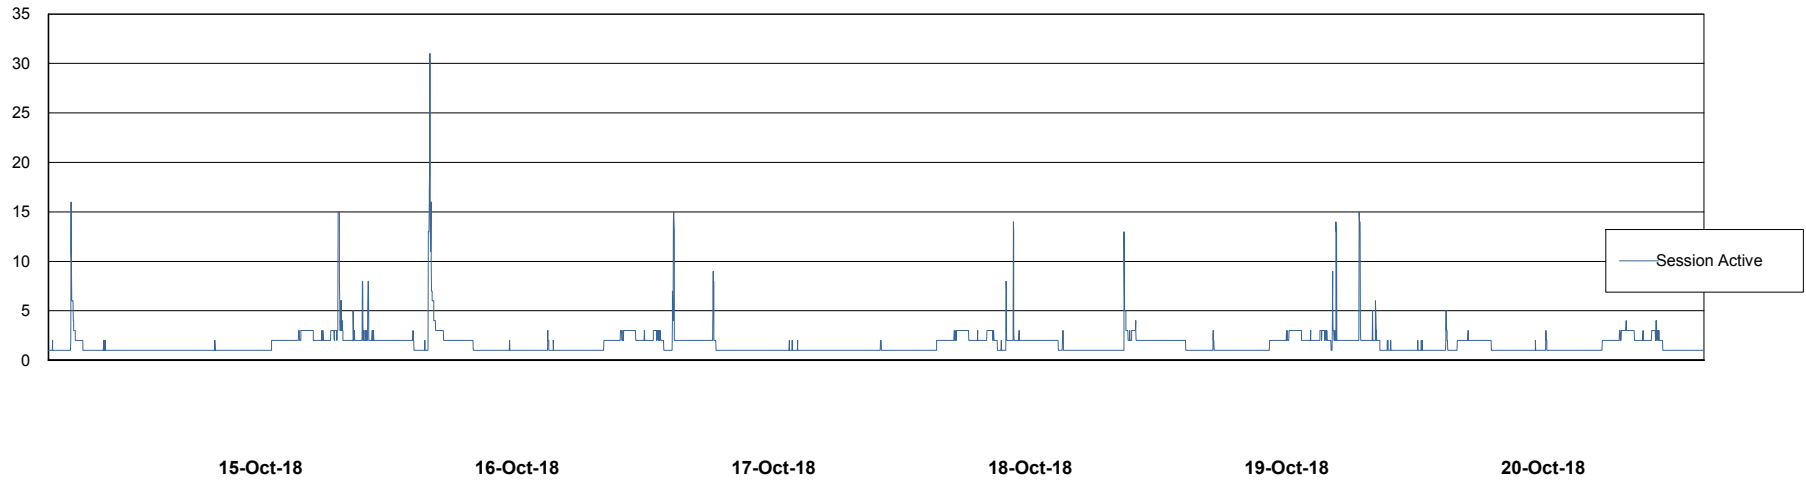

Database Performance LLGDBBI_Production