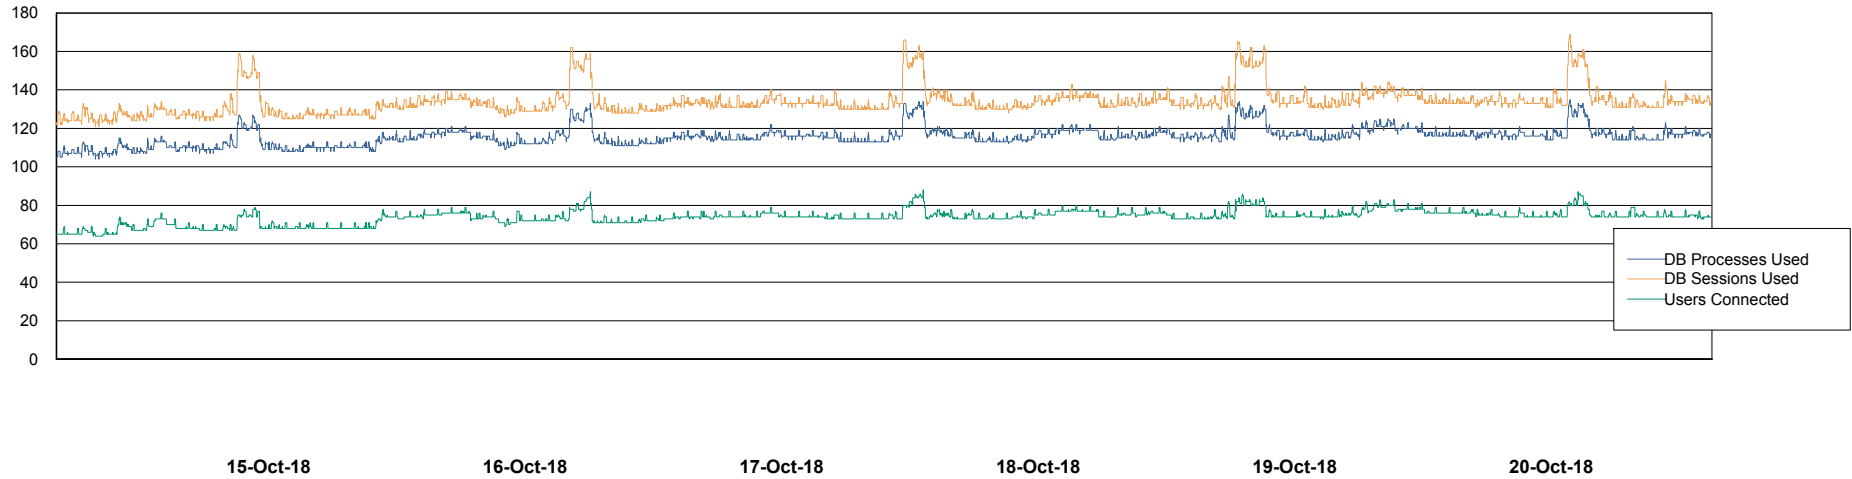

Database Performance LLGDB_Production