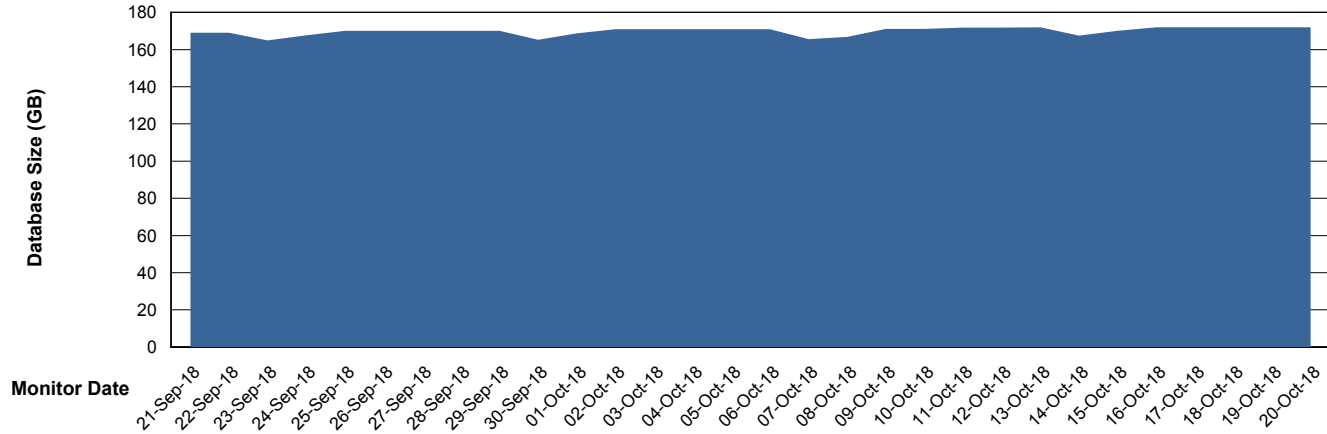

Customer LLG_Production
Database ID 53

Database Performance LLGDBBI_Production

Weekly SLA Customer Report

Customer LLG_Production
Database ID 53

DATABASE SIZE LLGDB_Production

Database growth over last month

DATABASE SIZE LLGDBBI_Production

Database growth over last month

Weekly SLA Customer Report

Customer LLG_Production
 Database ID 53

Database Tablespace LLGDB_Production

Date	Tablespace Name	Filesize (Gb)	Usedsize (Gb)	Percentage free
20-Oct-18	ABSDATA	98	73	26
	INDX	122	96	21
19-Oct-18	ABSDATA	98	73	26
	INDX	122	96	21
18-Oct-18	ABSDATA	98	73	26
	INDX	122	96	21
17-Oct-18	ABSDATA	98	73	26
	INDX	122	96	21
16-Oct-18	ABSDATA	98	73	26
	INDX	122	95	22
15-Oct-18	ABSDATA	98	73	26
	INDX	122	95	22
14-Oct-18	ABSDATA	98	73	26
	INDX	122	95	22