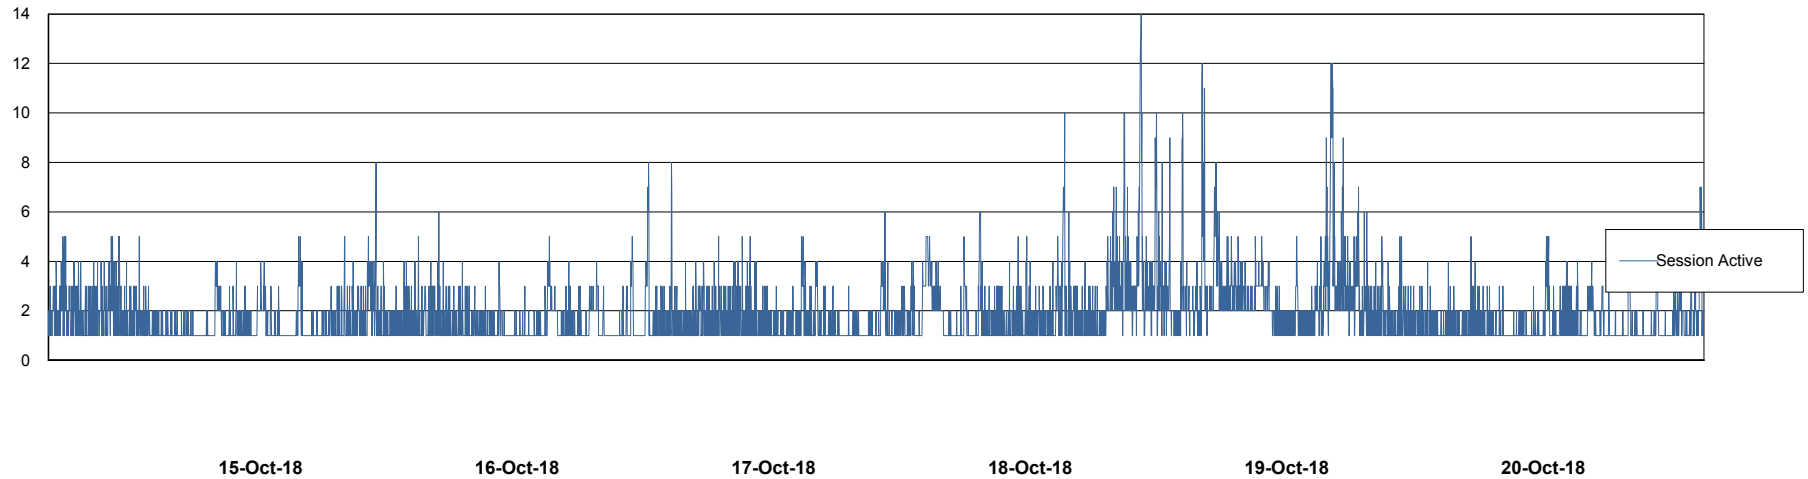

Database Performance LLGDB_Production