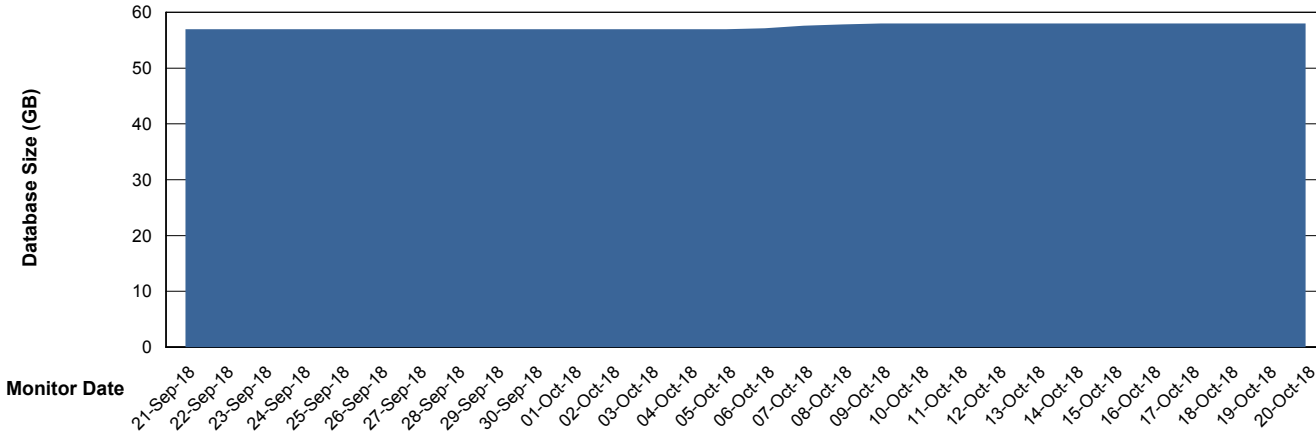

Weekly SLA Customer Report

Customer KLA_Production
Database ID 65

Database Performance KLADB_Production

Weekly SLA Customer Report

Customer KLA_Production
Database ID 65

Database Performance KLADB_Standby

Weekly SLA Customer Report

Customer KLA_Production
 Database ID 65

DATABASE SIZE KLADB_Production

Database growth over last month

Database Tablespace KLADB_Production

Date	Tablespace Name	Filesize (Gb)	Usedsize (Gb)	Percentage free
20-Oct-18	ABSDATA	35	28	20
	INDX	35	27	23
19-Oct-18	ABSDATA	35	28	20
	INDX	35	27	23
18-Oct-18	ABSDATA	35	28	20
	INDX	35	27	23
17-Oct-18	ABSDATA	35	28	20
	INDX	35	27	23
16-Oct-18	ABSDATA	35	28	20
	INDX	35	27	23
15-Oct-18	ABSDATA	35	28	20
	INDX	35	27	23
14-Oct-18	ABSDATA	35	28	20
	INDX	35	27	23