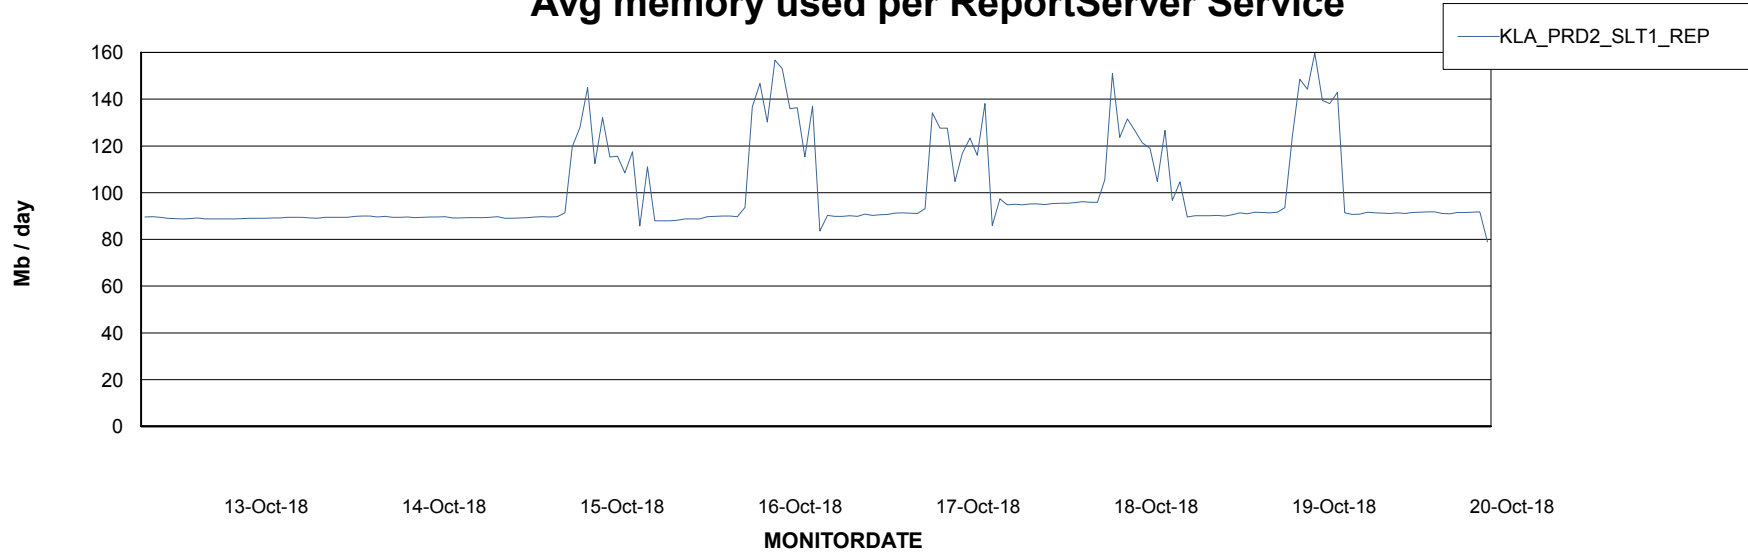

ABSSolute Application ReportServer Services

Avg memory used per ReportServer Service