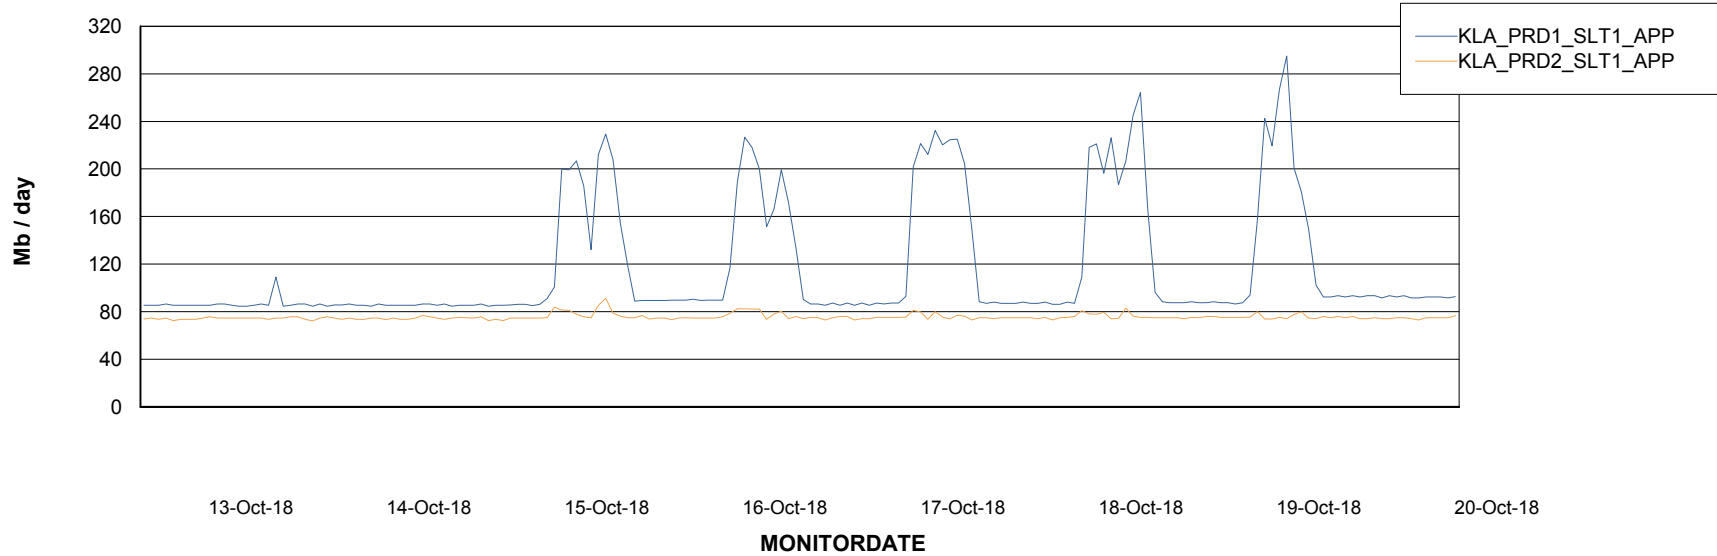

ABSSolute Application Server Services

Avg memory used per ABS Server Service