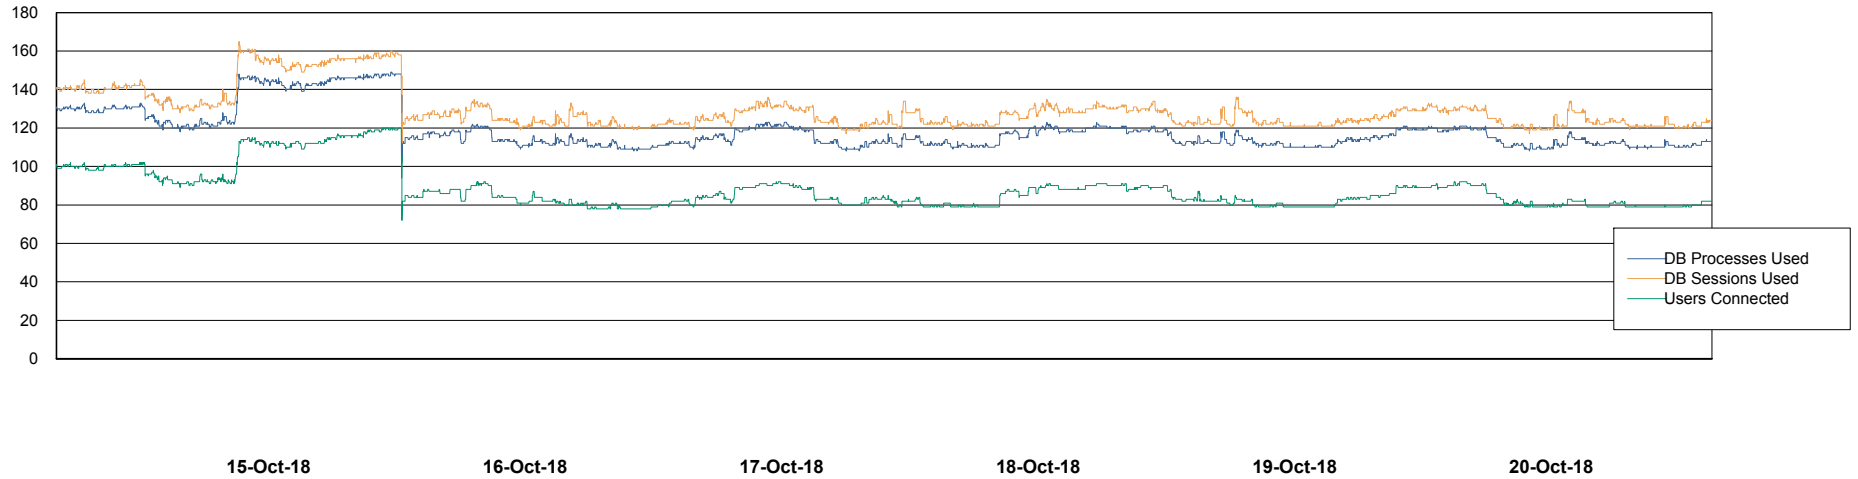

Weekly SLA Customer Report

Customer FIS_Production
 Database ID 46

Harddisk Usage FIS_PRD_ORACLE1

	Free disk space on c: (%)	Total disk space on c: (Gb)	Free disk space on l: (%)	Total disk space on l: (Gb)	Free disk space on o: (%)	Total disk space on o: (Gb)
20-Oct-18	78	279	47	279	23	373
19-Oct-18	78	279	46	279	24	373
18-Oct-18	78	279	46	279	24	373
17-Oct-18	78	279	46	279	24	373
16-Oct-18	78	279	46	279	24	373
15-Oct-18	78	279	46	279	24	373
14-Oct-18	78	279	46	279	24	373

Harddisk Usage FIS_PRD_ORACLE2

	Free disk space on c: (%)	Total disk space on c: (Gb)	Free disk space on l: (%)	Total disk space on l: (Gb)	Free disk space on o: (%)	Total disk space on o: (Gb)
20-Oct-18	70	279	18	279	7	373
19-Oct-18	70	279	18	279	7	373
18-Oct-18	70	279	18	279	7	373
17-Oct-18	70	279	18	279	7	373
16-Oct-18	70	279	18	279	7	373
15-Oct-18	70	279	18	279	7	373
14-Oct-18	70	279	18	279	7	373

Weekly SLA Customer Report

Customer FIS_Production
Database ID 46

Database Performance FISDB_Production

Weekly SLA Customer Report

Customer FIS_Production
Database ID 46

Database Performance FISDB_Standby

Weekly SLA Customer Report