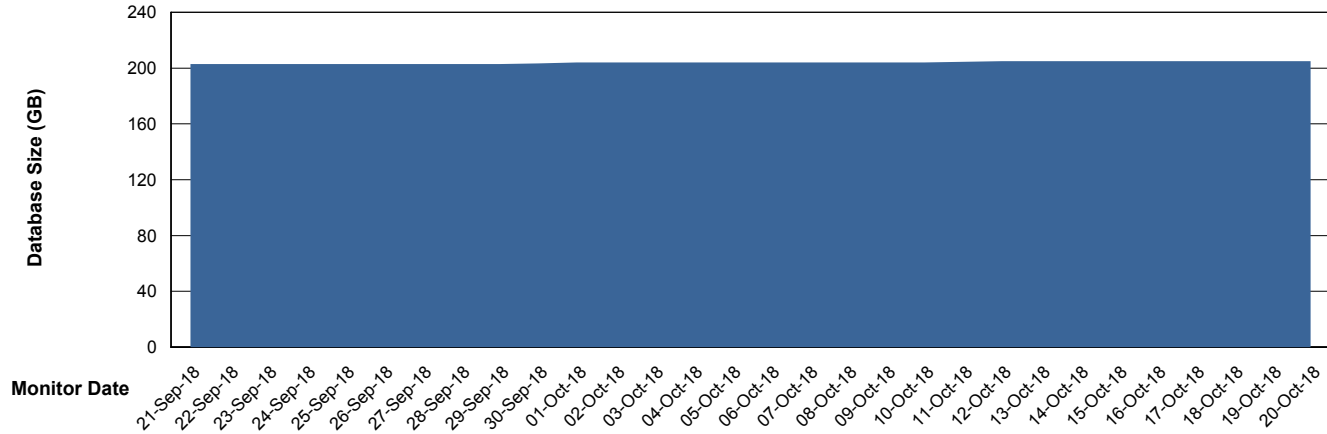

Weekly SLA Customer Report

Customer FIS_Production
Database ID 46

Database Performance FISDB_Production

Weekly SLA Customer Report

Customer FIS_Production
Database ID 46

Database Performance FISDB_Standby

Weekly SLA Customer Report

Customer FIS_Production
 Database ID 46

DATABASE SIZE FISDB_Production

Database growth over last month

Database Tablespace FISDB_Production

Date	Tablespace Name	Filesize (Gb)	Usedsize (Gb)	Percentage free
20-Oct-18	ABSDATA	105	85	19
	INDX	143	120	16
19-Oct-18	ABSDATA	105	85	19
	INDX	143	120	16
18-Oct-18	ABSDATA	105	85	19
	INDX	143	120	16
17-Oct-18	ABSDATA	105	85	19
	INDX	143	120	16
16-Oct-18	ABSDATA	105	85	19
	INDX	143	120	16
15-Oct-18	ABSDATA	105	85	19
	INDX	143	120	16
14-Oct-18	ABSDATA	105	85	19
	INDX	143	120	16