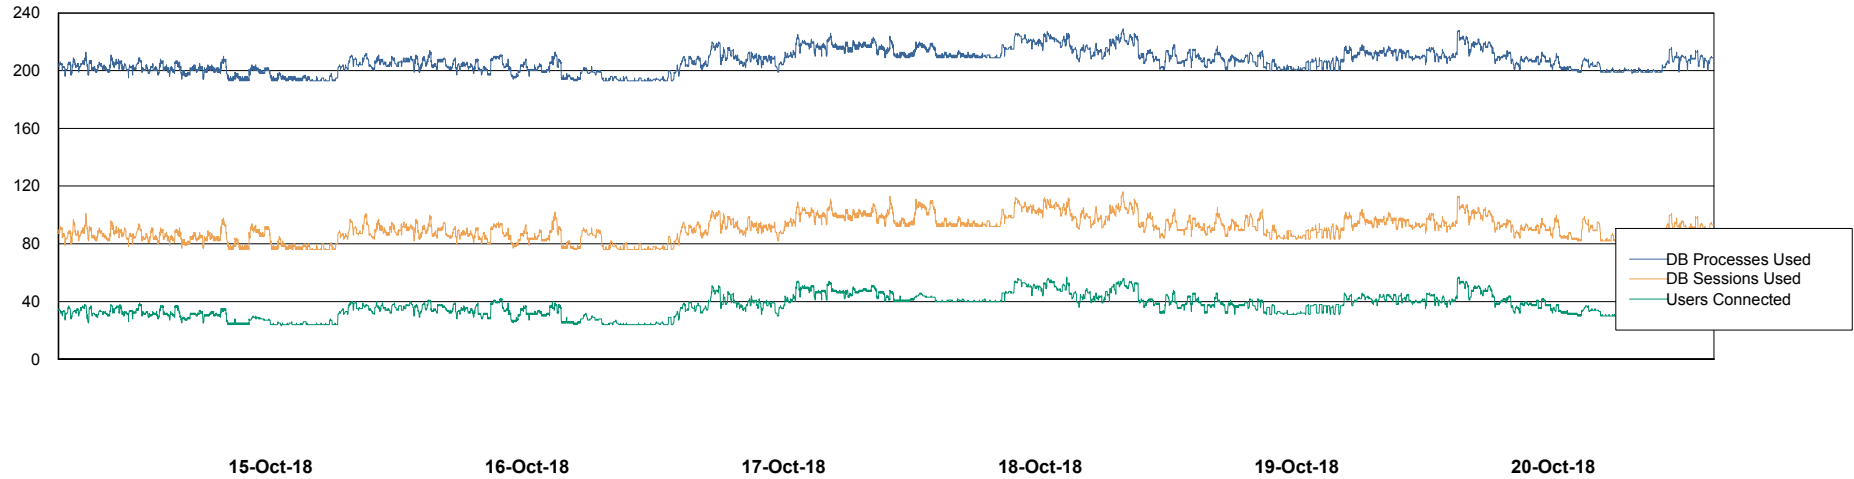

Database Performance ECLDB_Production