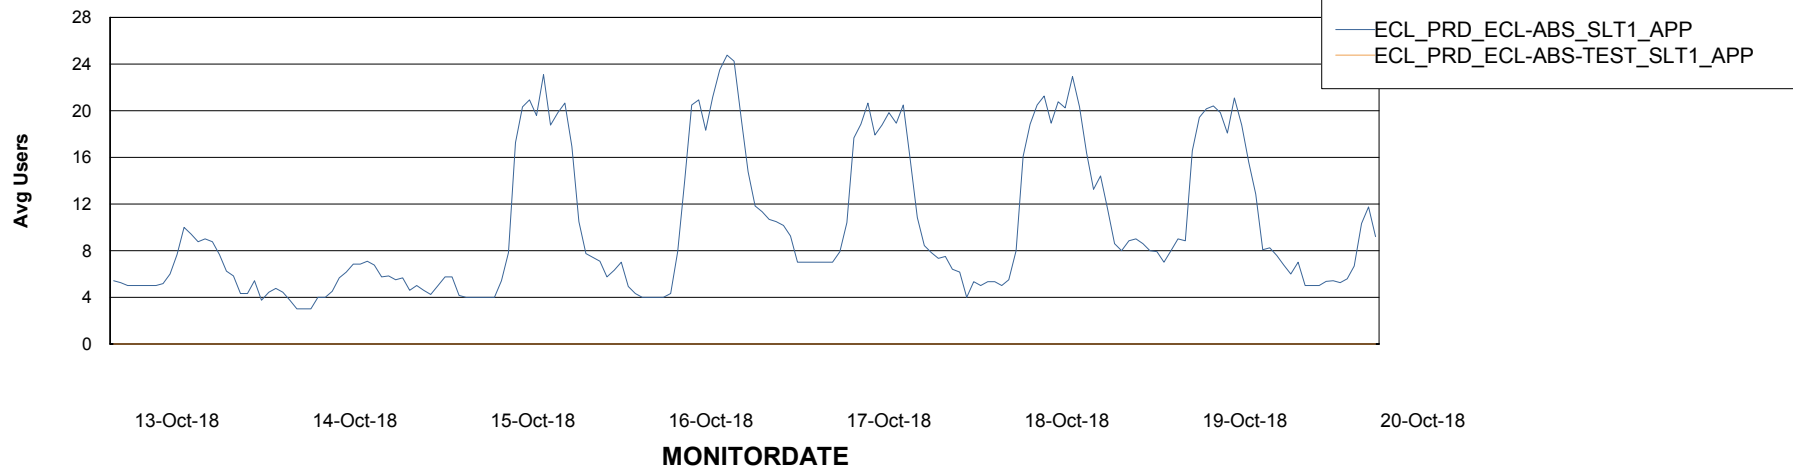

Avg users per day per ABS server