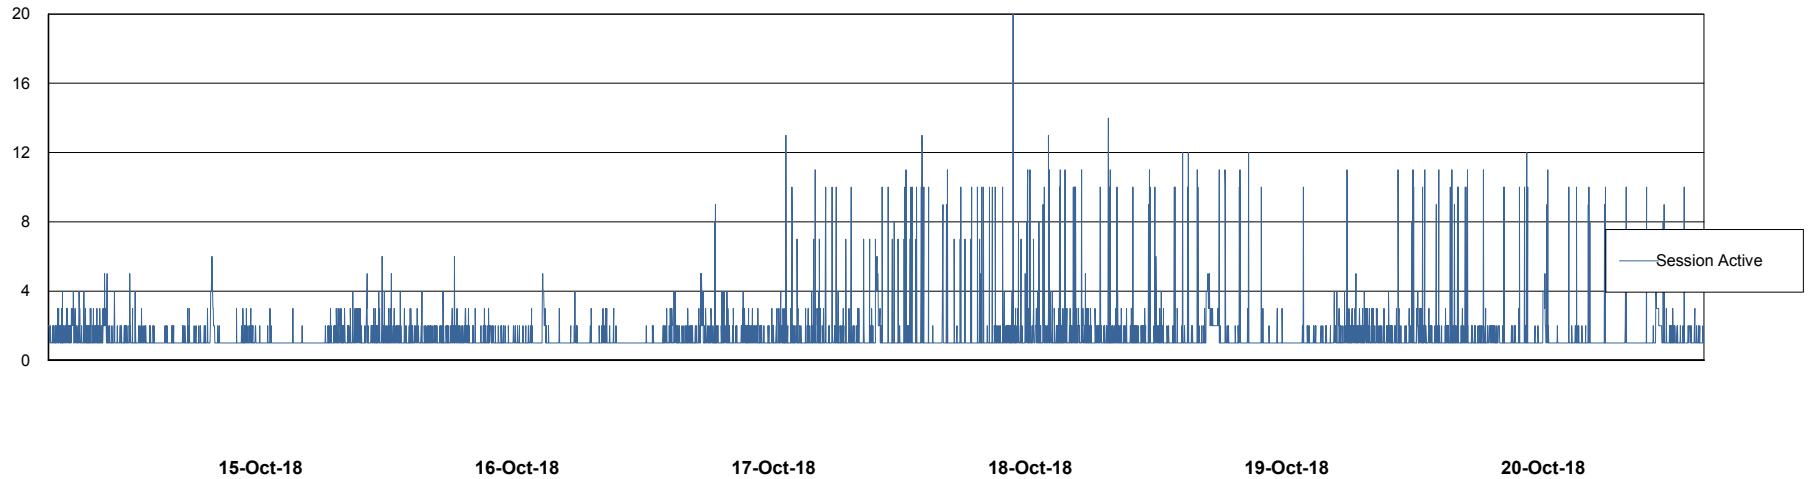

Database Performance ECLDB_Production