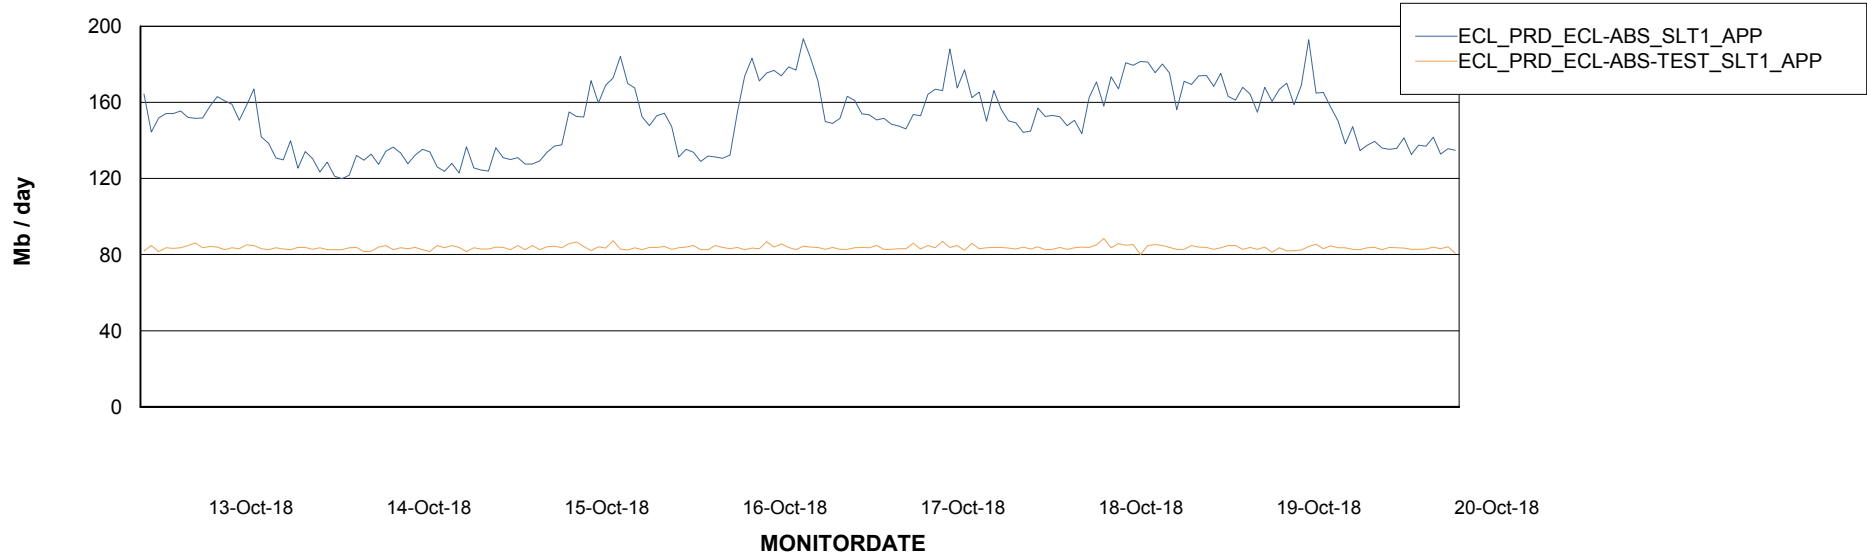

ABSSolute Application Server Services

Avg memory used per ABS Server Service