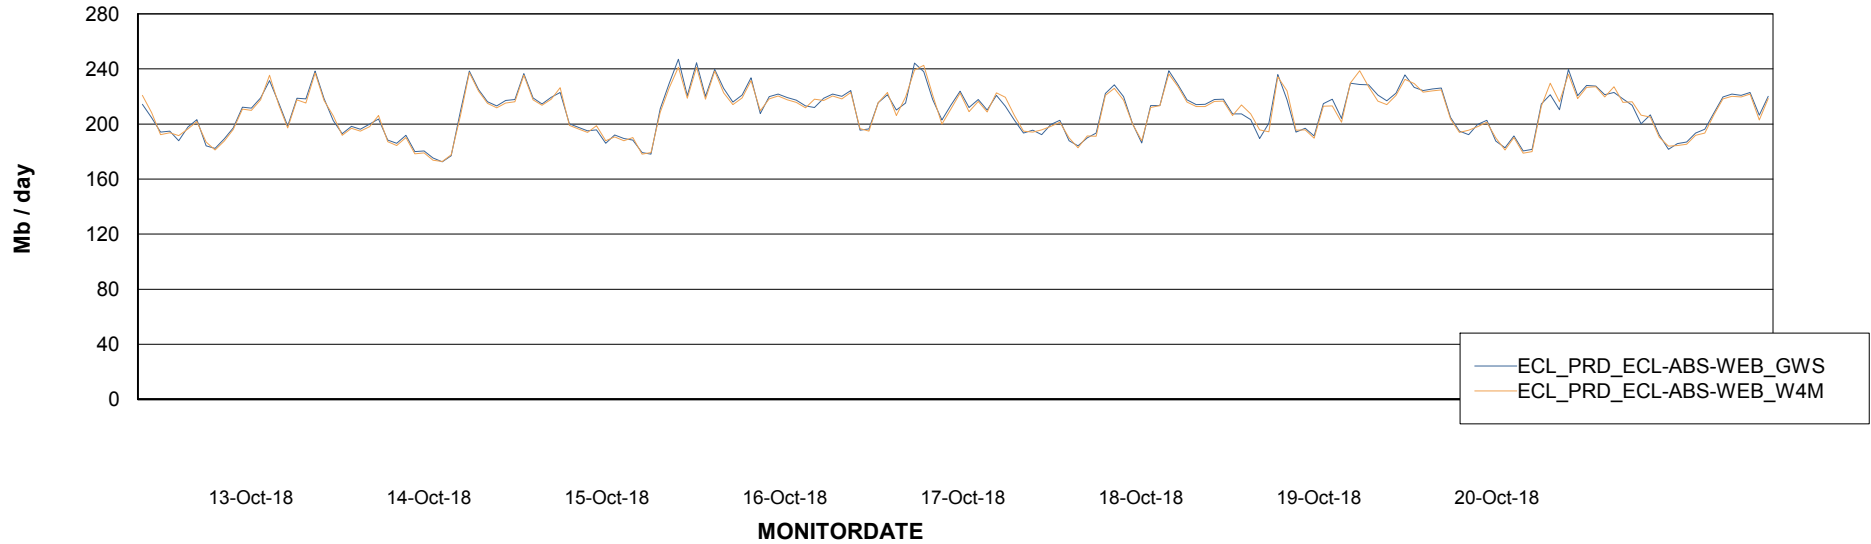

ABSSolute Web Component Services

Avg memory used per ABS Web component