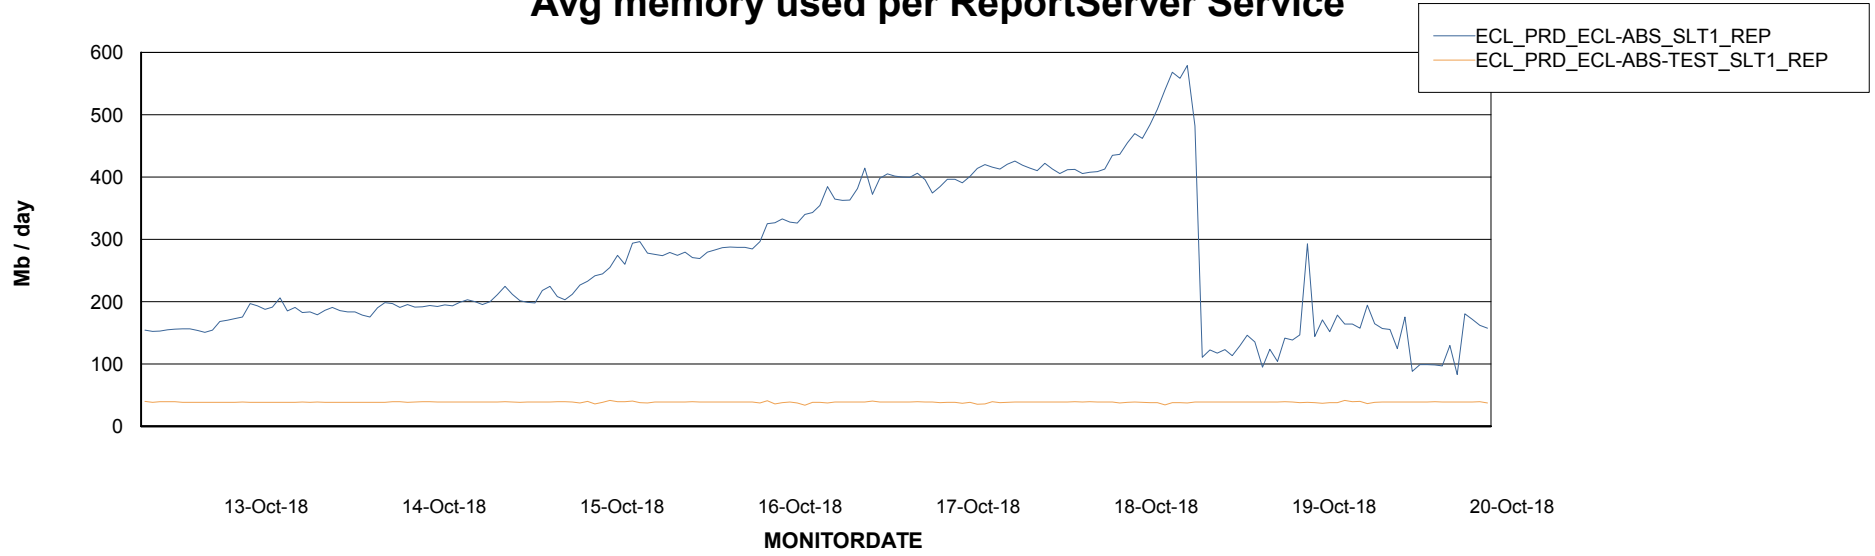

ABSSolute Application ReportServer Services

Avg memory used per ReportServer Service