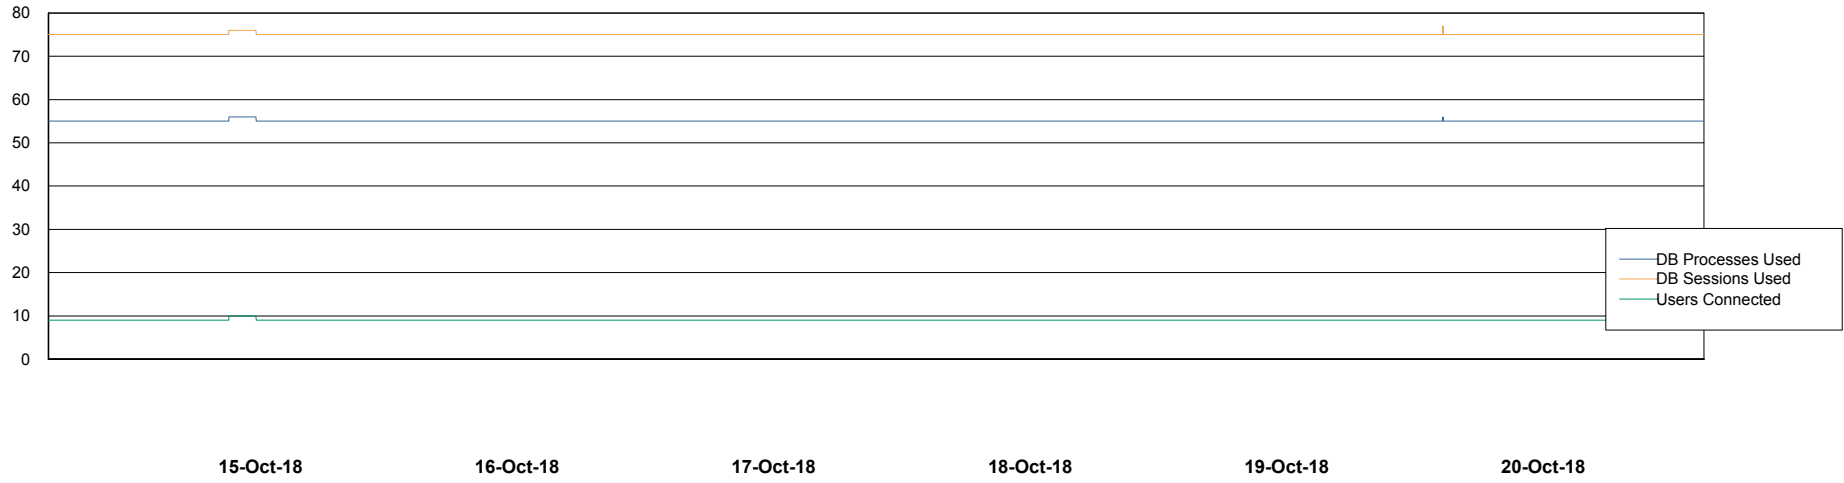

Weekly SLA Customer Report

Customer DFD Production
Database ID 39

Database Performance DFDDB_Production

Weekly SLA Customer Report

Customer DFD Production
Database ID 39

Database Performance DFDDDB_Standby