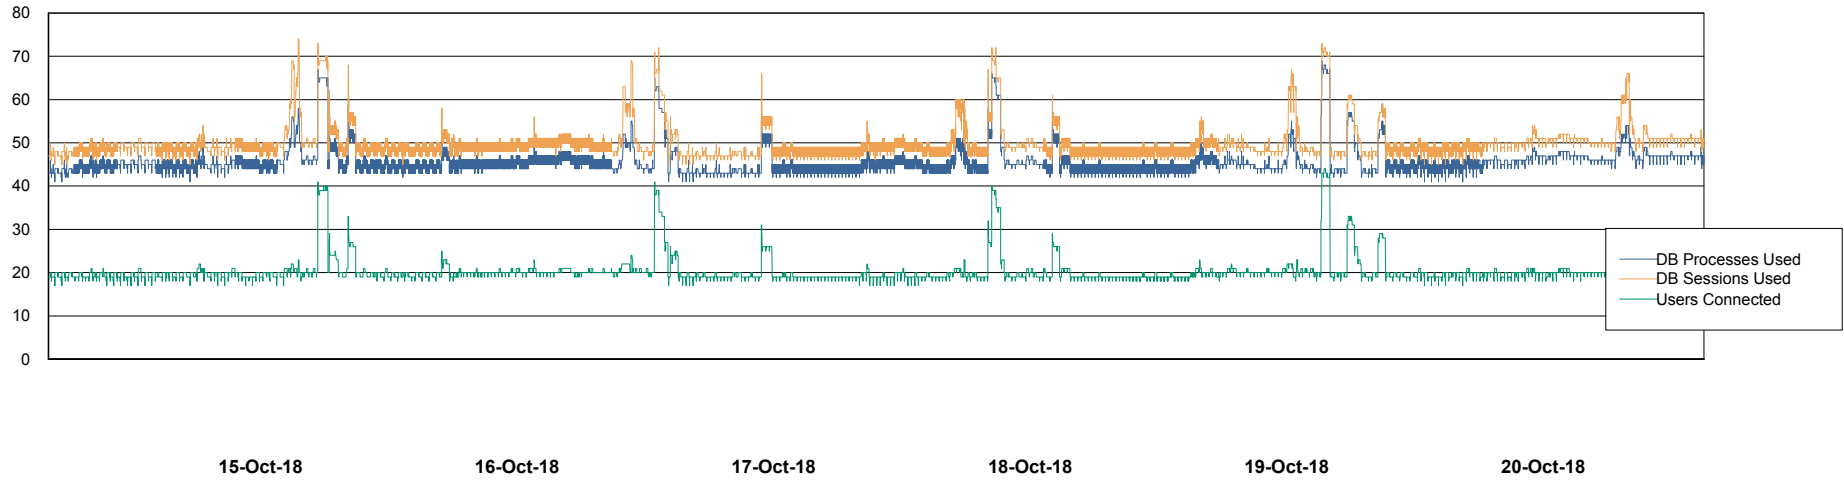

Database Performance DFDDDBI_Production