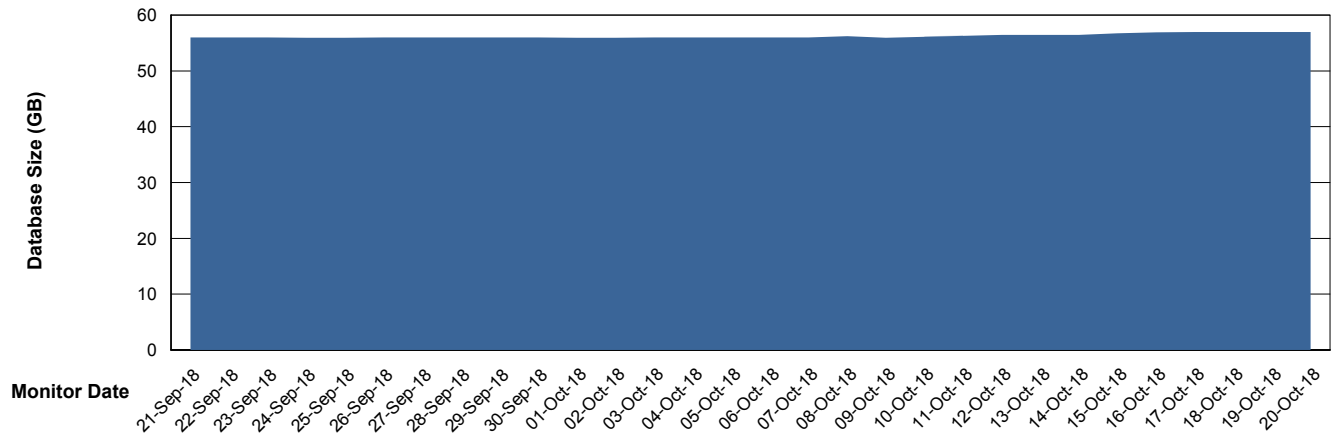

DATABASE SIZE DFDDDBI_Production

Database growth over last month