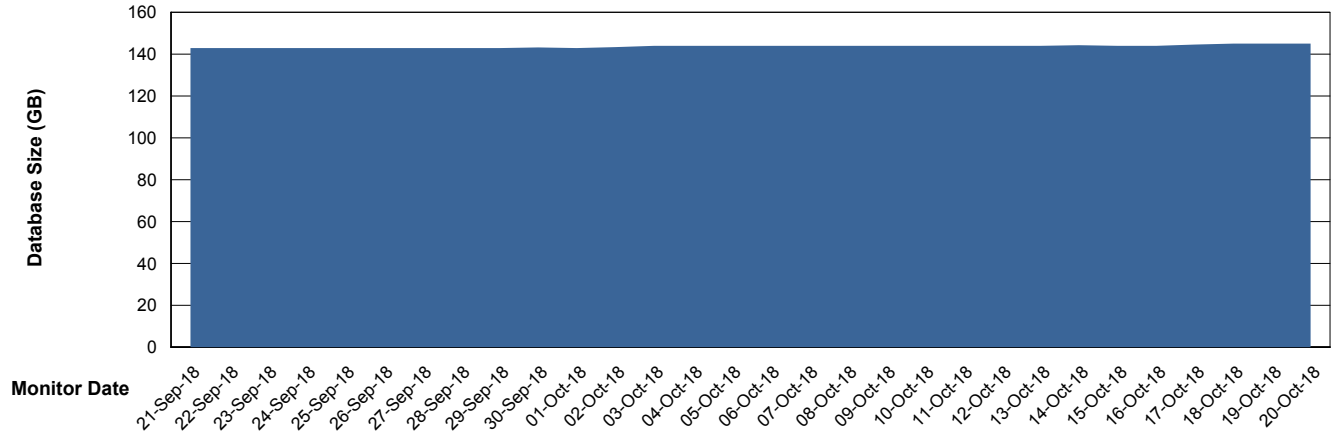

Weekly SLA Customer Report

Customer DFD Production
Database ID 39

Database Performance DFDDDBI_Production

Weekly SLA Customer Report

Customer DFD Production
Database ID 39

DATABASE SIZE DFDDDB_Production

Database growth over last month

DATABASE SIZE DFDDDBI_Production

Database growth over last month

Weekly SLA Customer Report

Customer DFD Production
 Database ID 39

Database Tablespace DFDDDB_Production

Date	Tablespace Name	Filesize (Gb)	Usedsize (Gb)	Percentage free
20-Oct-18	ABSDATA	56	46	18
	INDX	117	96	18
19-Oct-18	ABSDATA	56	46	18
	INDX	117	96	18
18-Oct-18	ABSDATA	56	46	18
	INDX	117	96	18
17-Oct-18	ABSDATA	56	46	18
	INDX	117	96	18
16-Oct-18	ABSDATA	56	46	18
	INDX	117	96	18
15-Oct-18	ABSDATA	56	46	18
	INDX	117	96	18
14-Oct-18	ABSDATA	56	46	18
	INDX	117	96	18