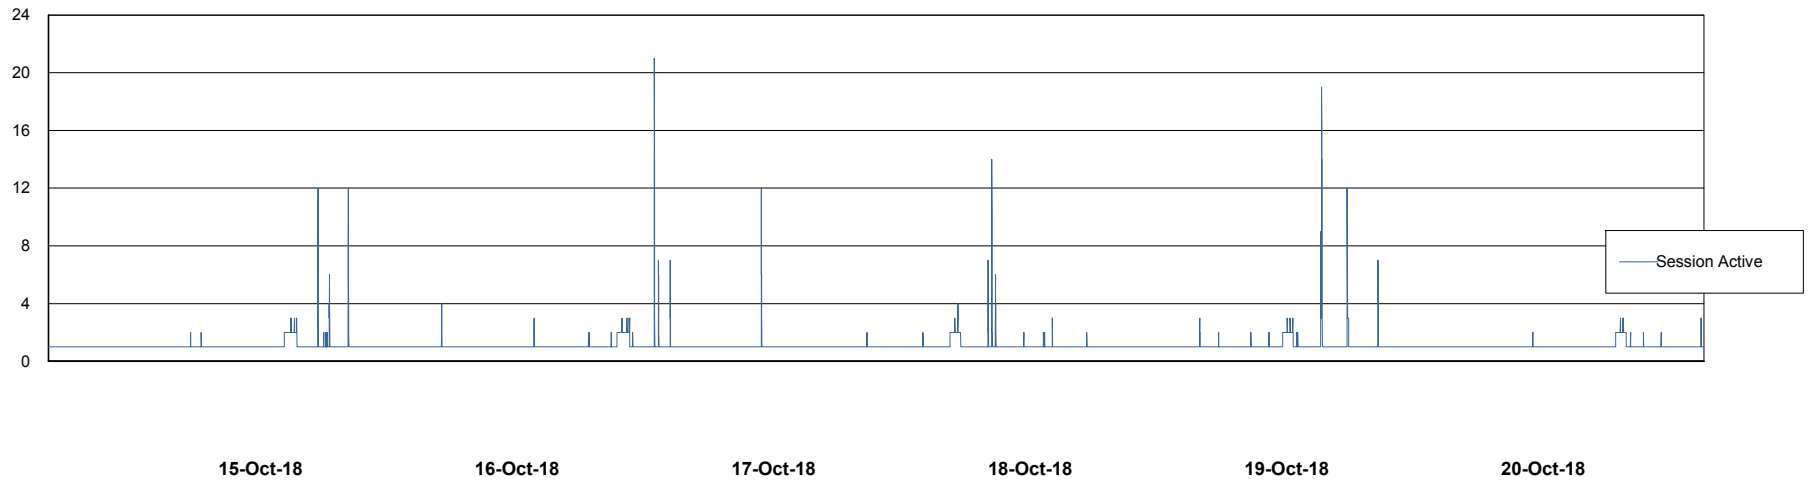

Database Performance DFDDDBI_Production