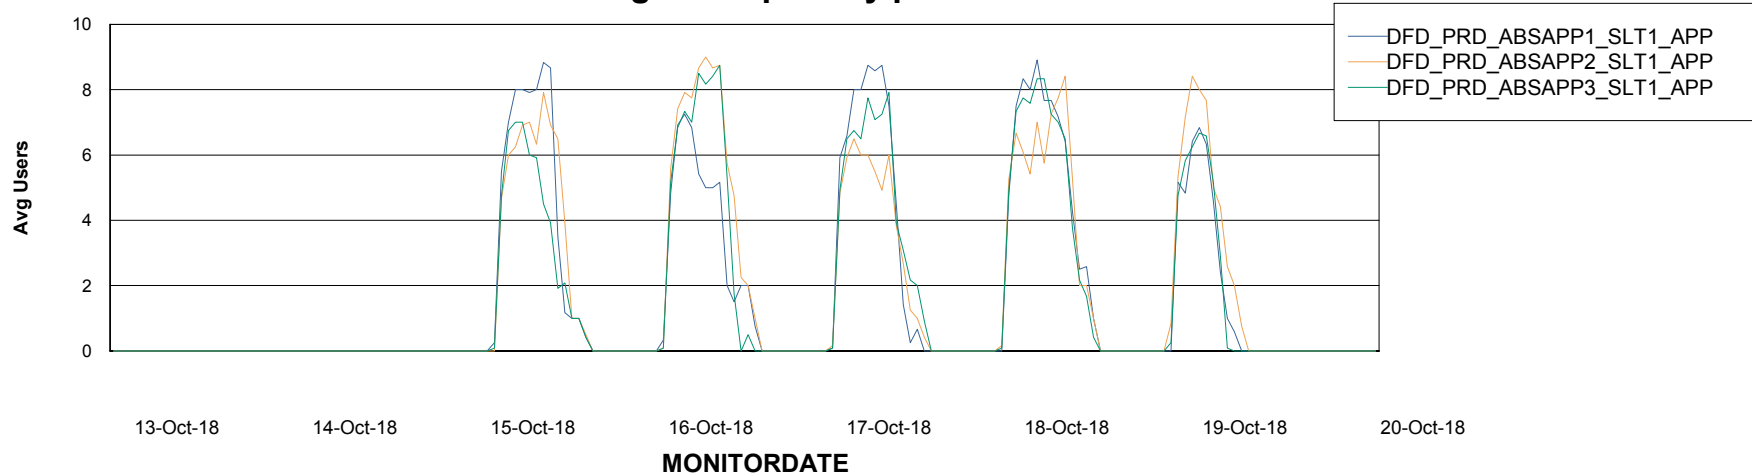

Avg users per day per ABS server