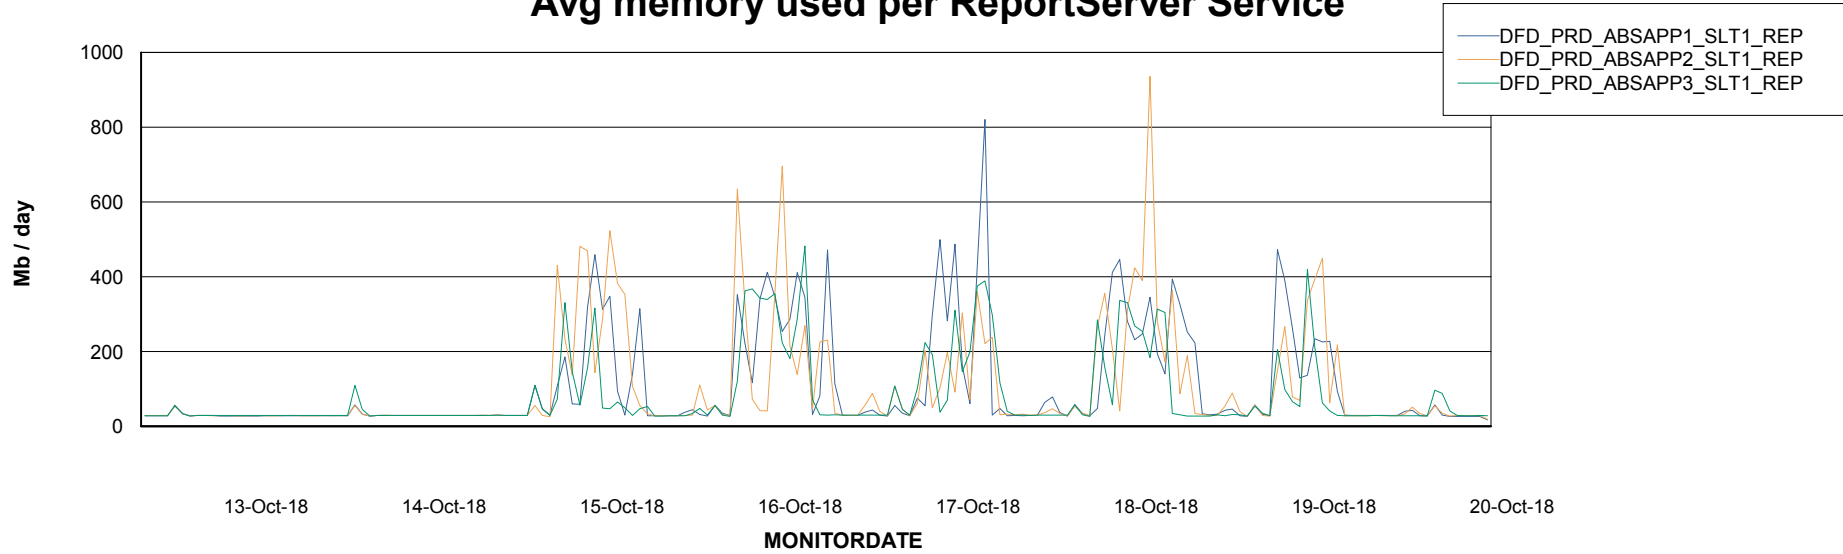

Avg users per day per ABS server

Weekly SLA Customer Report

Customer DFD Production
Database ID 39

ABSSolute Application ReportServer Services

Avg memory used per ReportServer Service

Disaster per ABS component