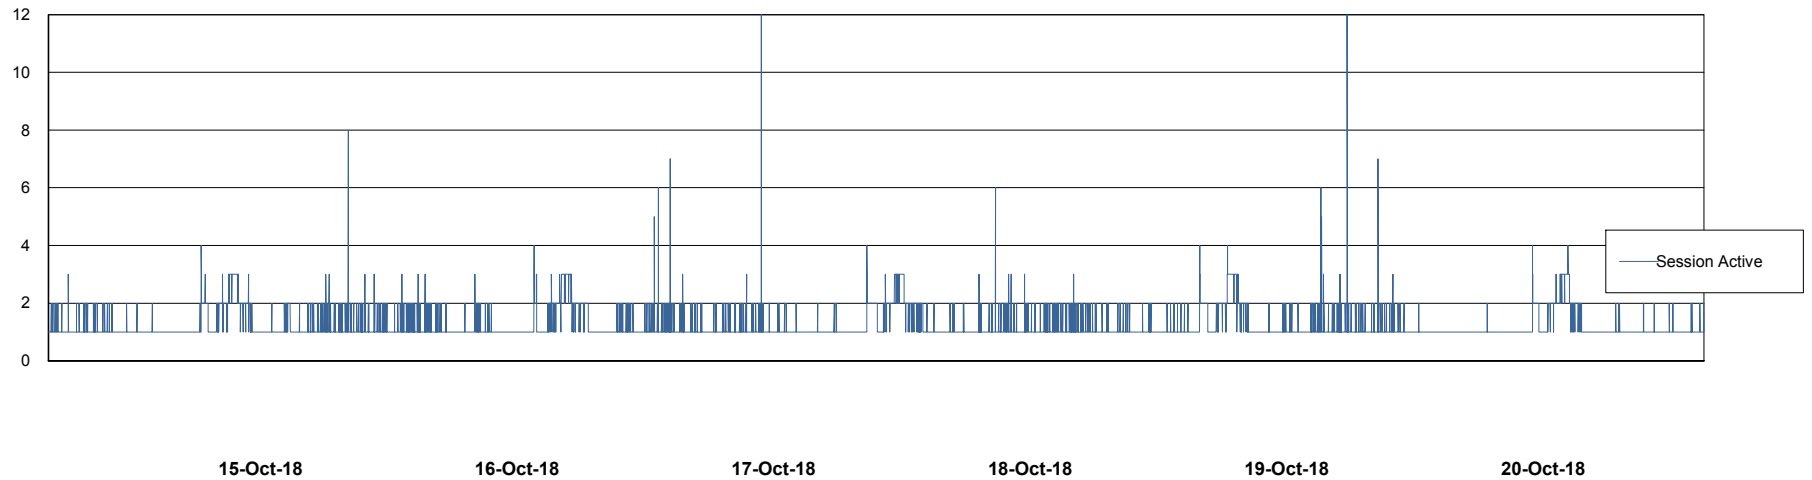

Database Performance DFDDB_Production