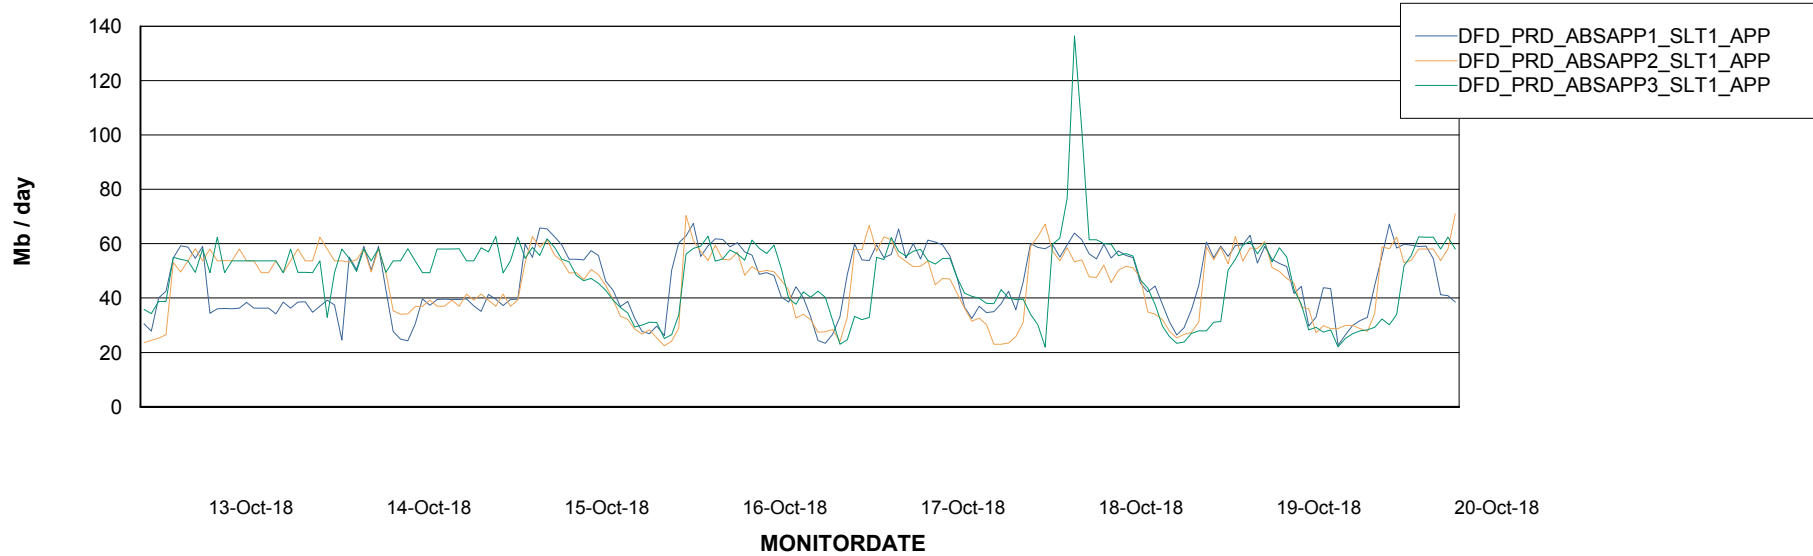

Standby Database Health DFD Production

Recovery lag for last 7 days

Weekly SLA Customer Report

Customer DFD Production
Database ID 39

ABSSolute Application Server Services

Avg memory used per ABS Server Service