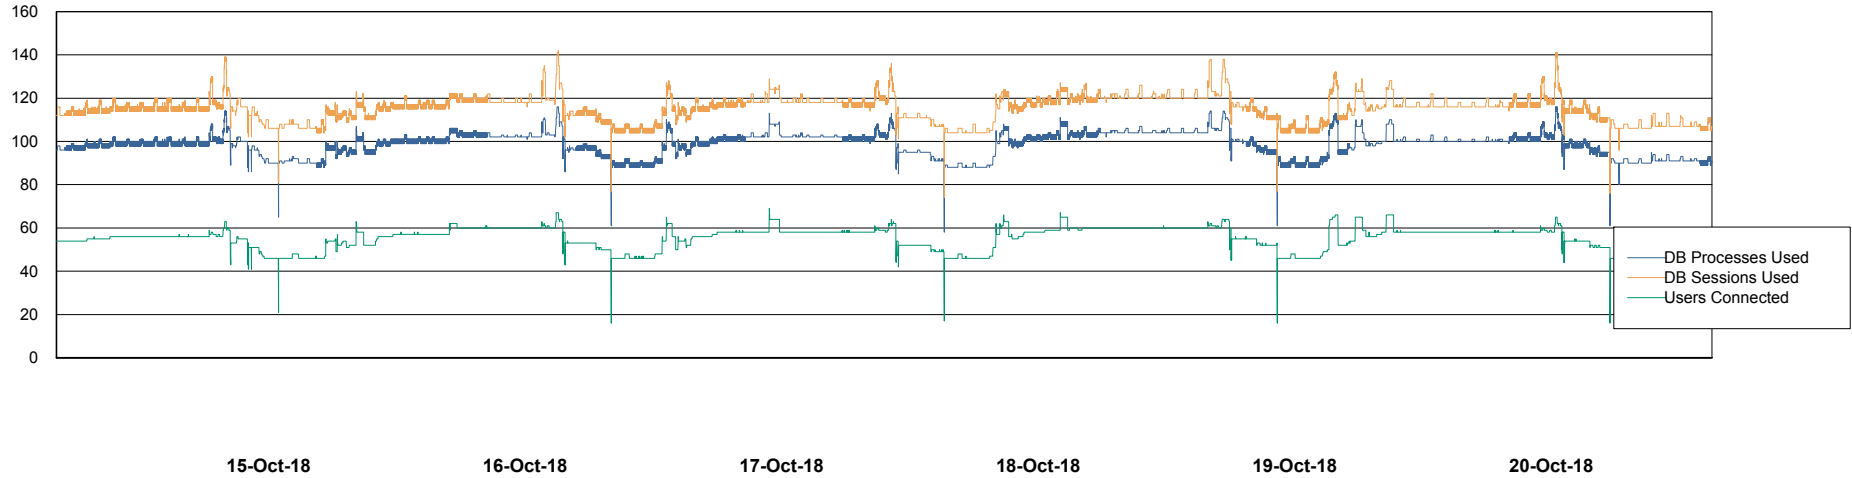

Database Performance DFDDB_Production