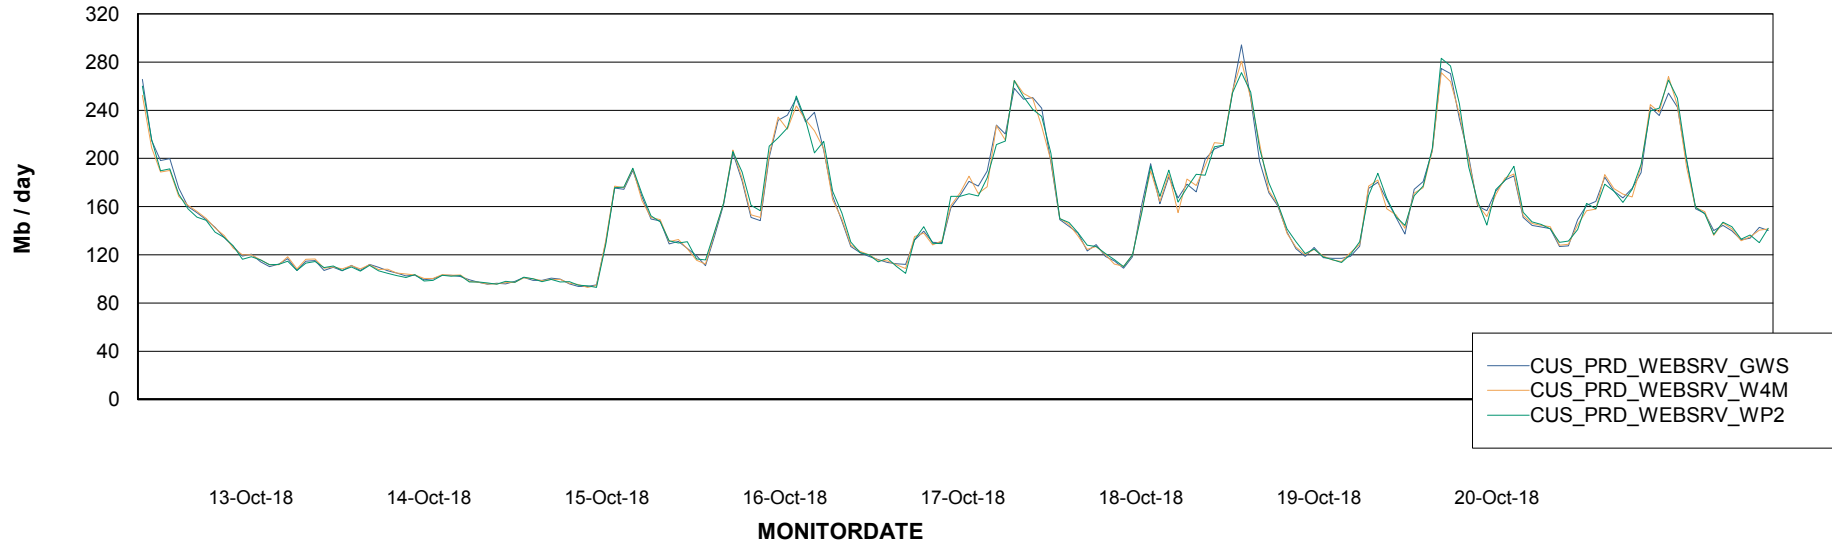

ABSolute Web Component Services

Avg memory used per ReportServer Service

Weekly SLA Customer Report

Customer CUS Production
Database ID 84

ABSSolute Web Component Services

Avg memory used per ABS Web component