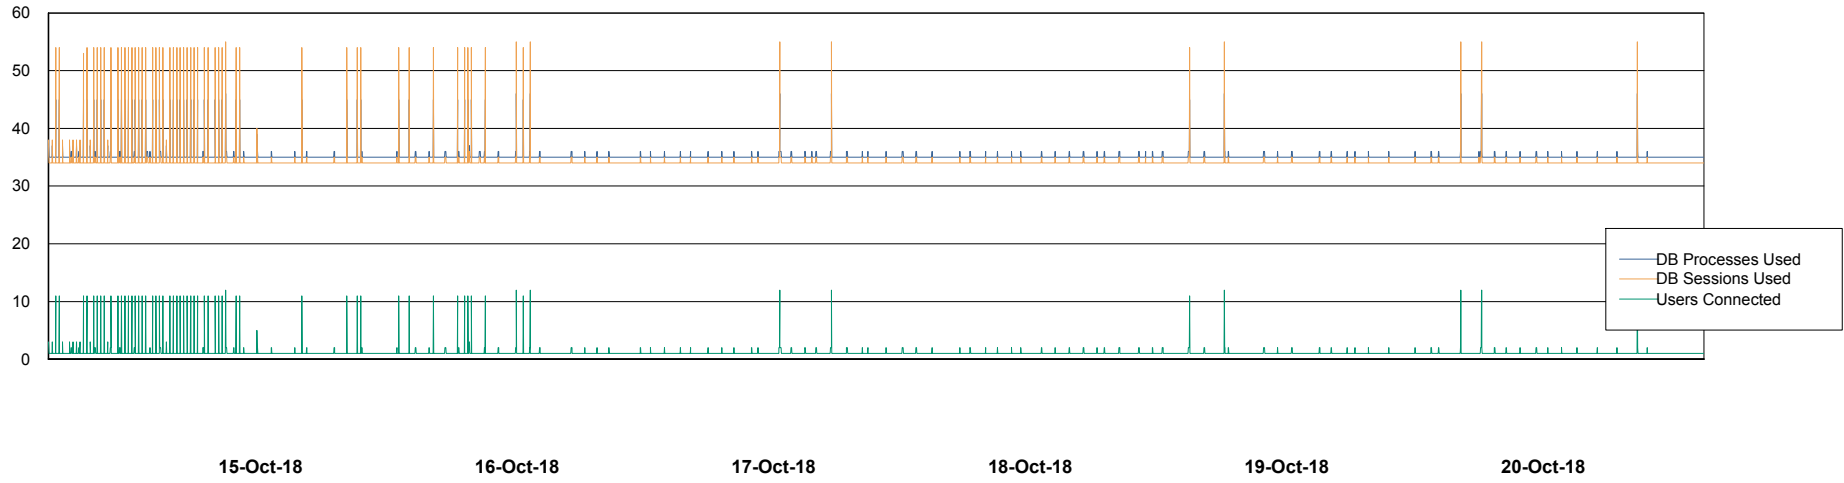

Weekly SLA Customer Report

Customer CUS Production
Database ID 84

Database Performance CUS_ProdDB_Primary

Weekly SLA Customer Report

Customer CUS Production
Database ID 84

Database Performance CUS_ProdDB_Standby