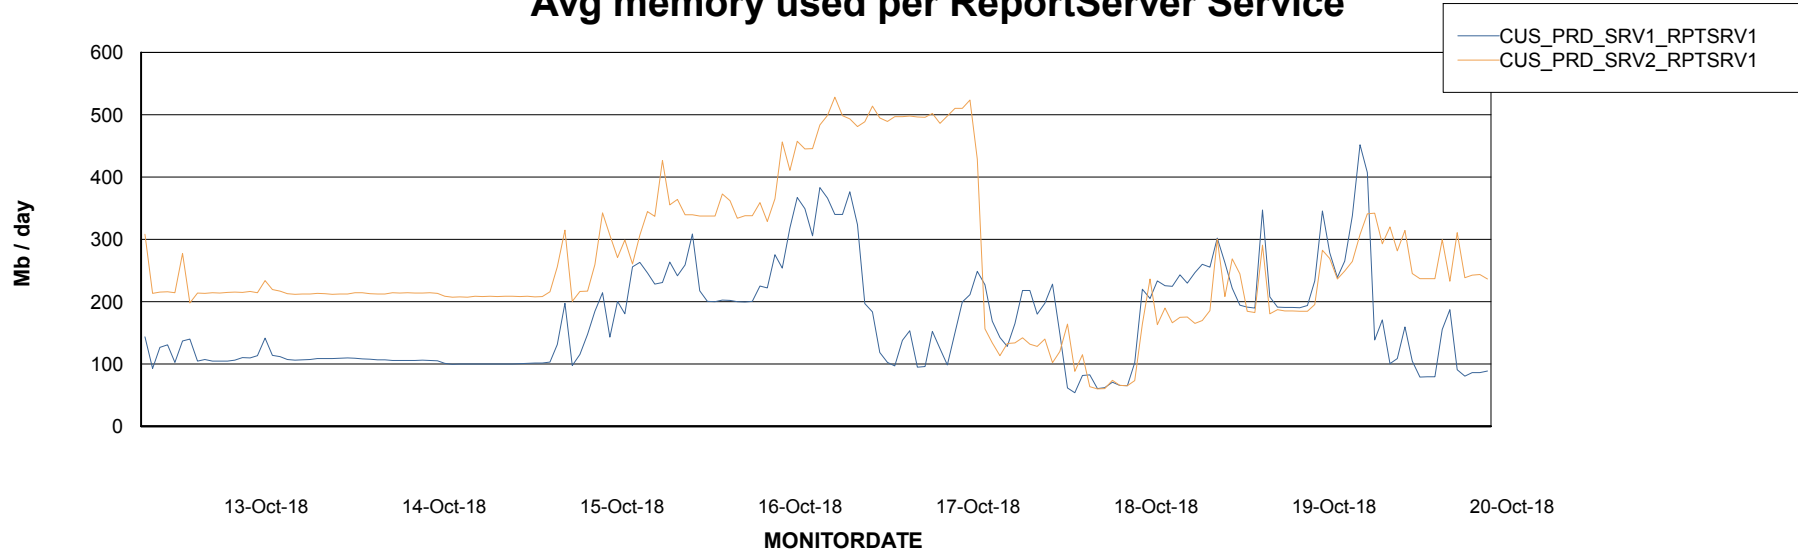

ABSolute Web Component Services

Avg memory used per ReportServer Service