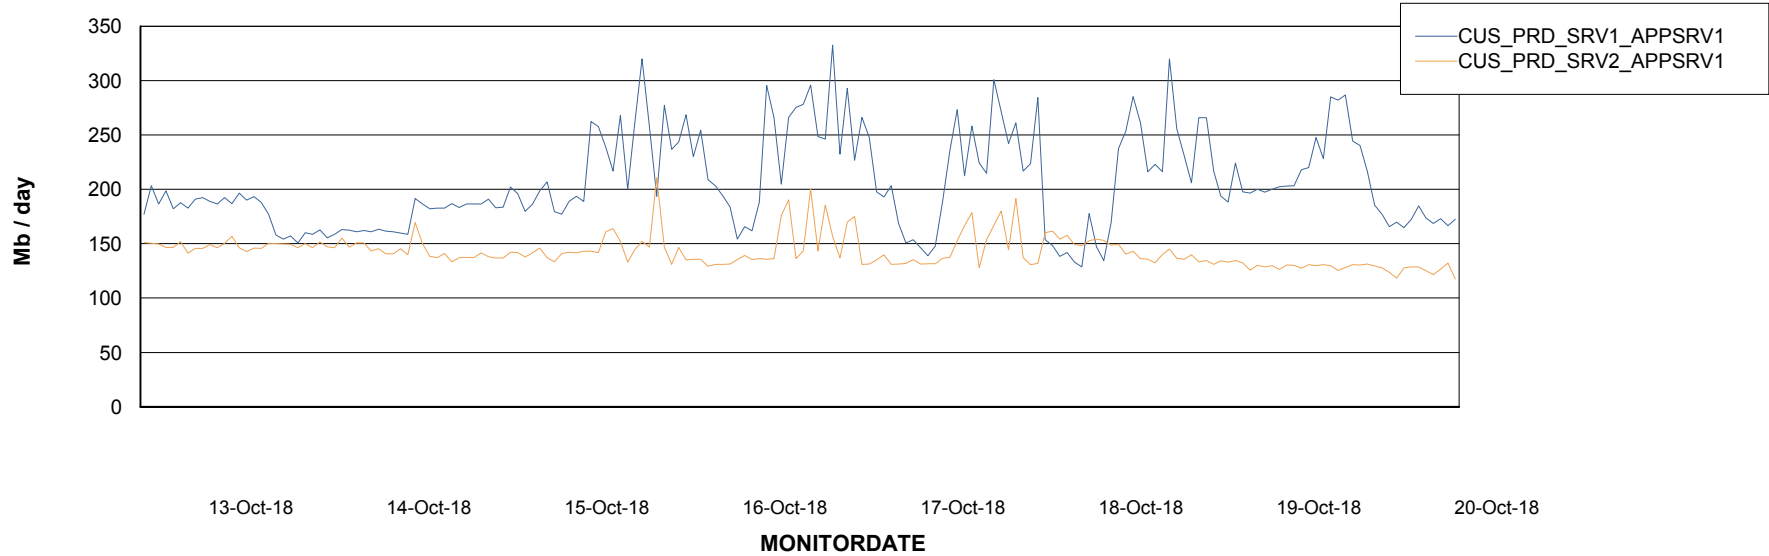

ABSSolute Application Server Services

Avg memory used per ABS Server Service