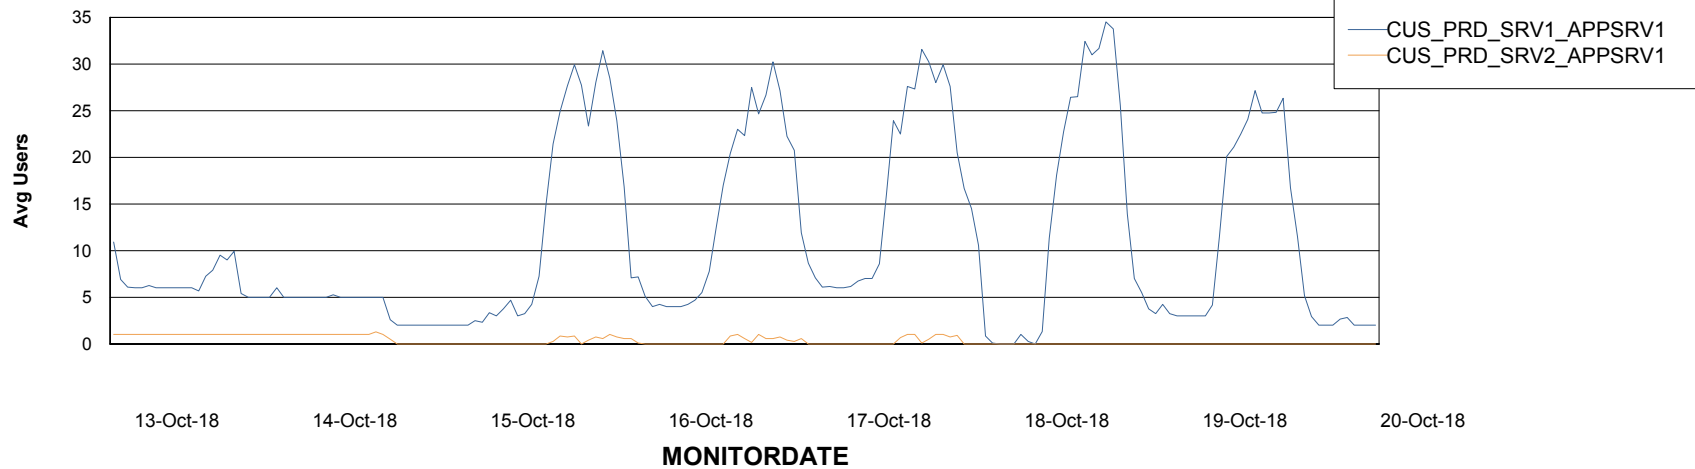

Weekly SLA Customer Report

Customer CUS Production
Database ID 84

ABSSolute Application Server Services

Avg memory used per ABS Server Service

Avg users per day per ABS server

Weekly SLA Customer Report

Customer CUS Production
Database ID 84