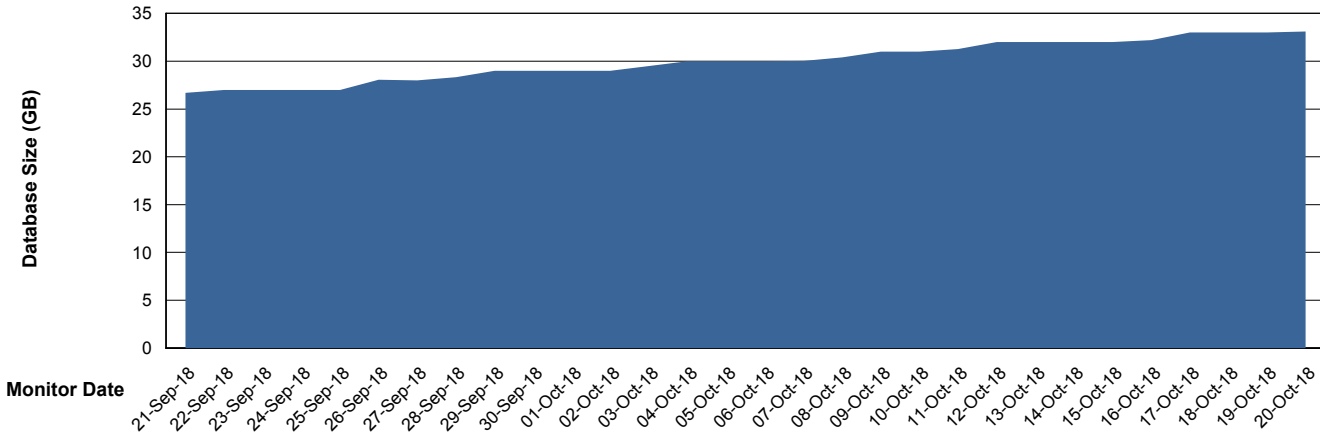

DATABASE SIZE CUS_ProdDB_Primary

Database growth over last month

Database Tablespace CUS_ProdDB_Primary

Date	Tablespace Name	Filesize (Gb)	Usedsize (Gb)	Percentage free
20-Oct-18	ABSDATA	32	25	22
	INDX	12	0	100
19-Oct-18	ABSDATA	32	25	22
	INDX	12	0	100
18-Oct-18	ABSDATA	32	25	22
	INDX	12	0	100
17-Oct-18	ABSDATA	32	24	25
	INDX	12	0	100
16-Oct-18	ABSDATA	32	24	25
	INDX	12	0	100
15-Oct-18	ABSDATA	32	24	25
	INDX	12	0	100
14-Oct-18	ABSDATA	28	24	14
	INDX	12	0	100