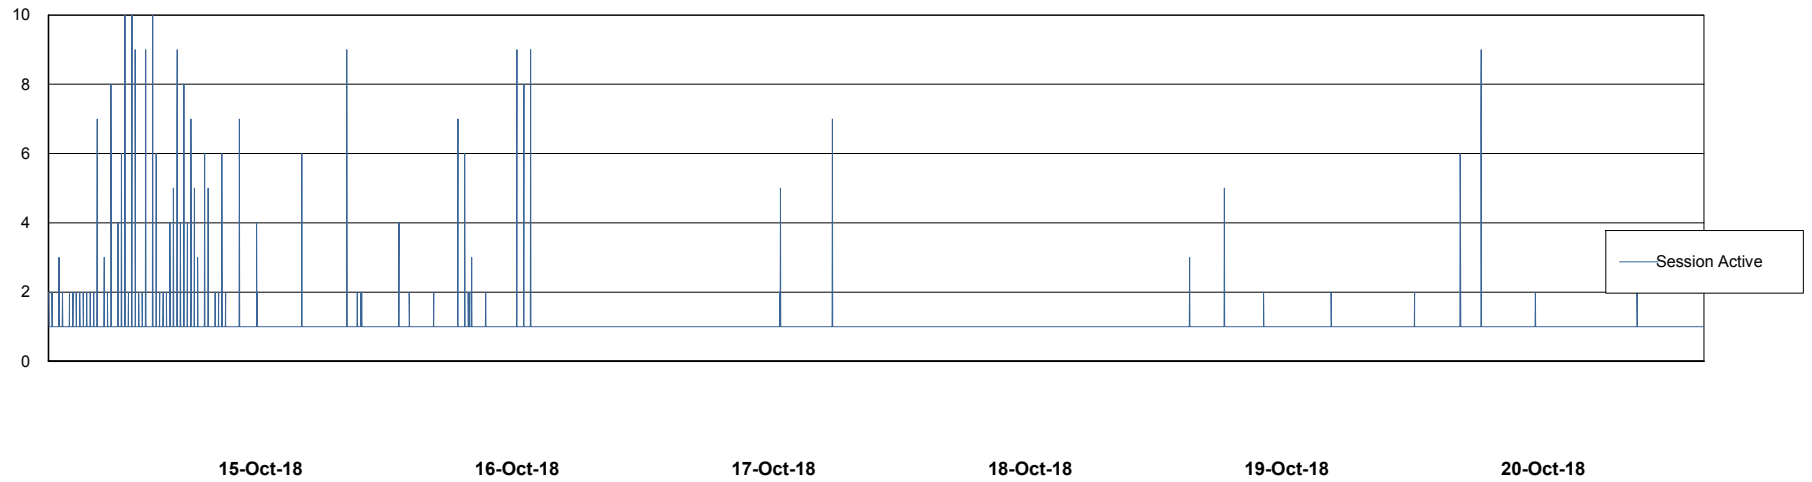

Weekly SLA Customer Report

Customer CUS Production
Database ID 84

Database Performance CUS_ProdDB_Primary

Weekly SLA Customer Report

Customer CUS Production
Database ID 84

Database Performance CUS_ProdDB_Standby