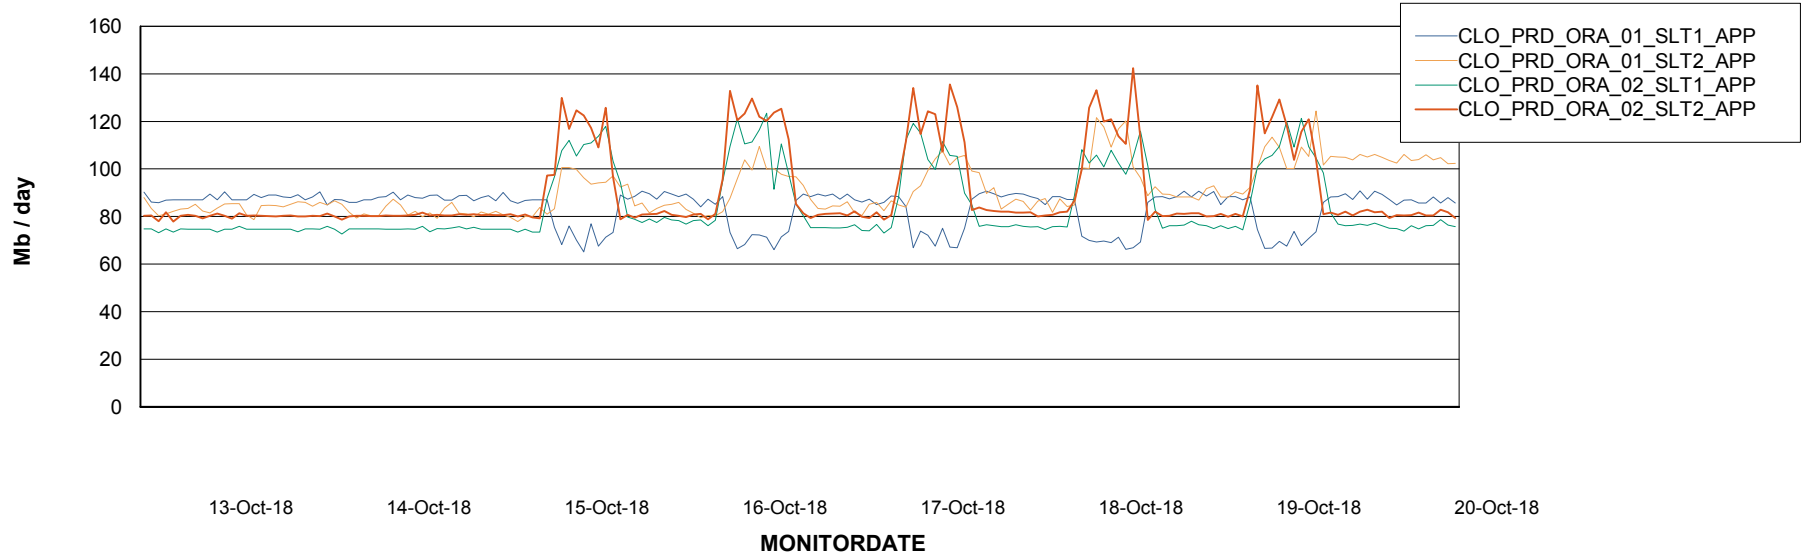

ABSSolute Application Server Services

Avg memory used per ABS Server Service