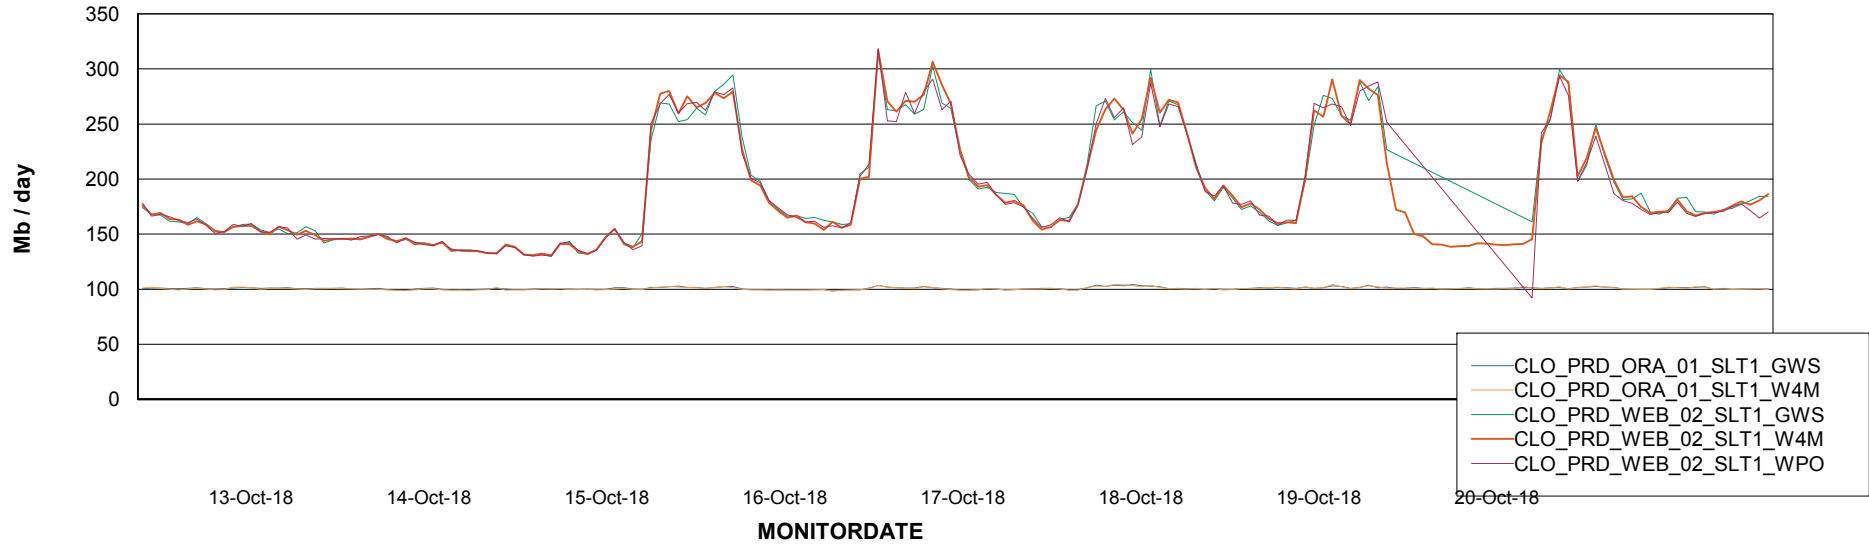

ABSSolute Web Component Services

Avg memory used per ABS Web component