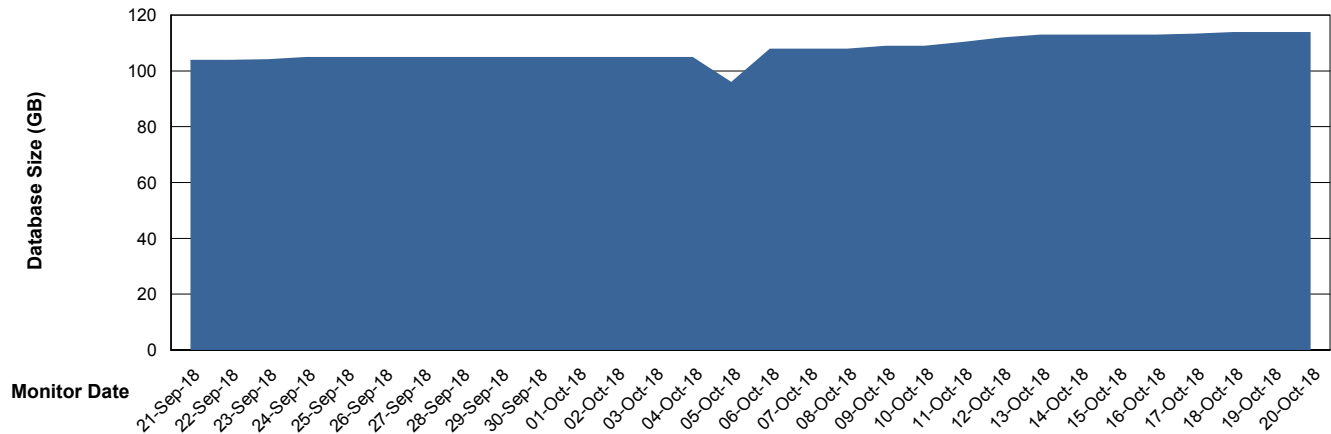

DATABASE SIZE CLODB_PRD_Production

Database growth over last month