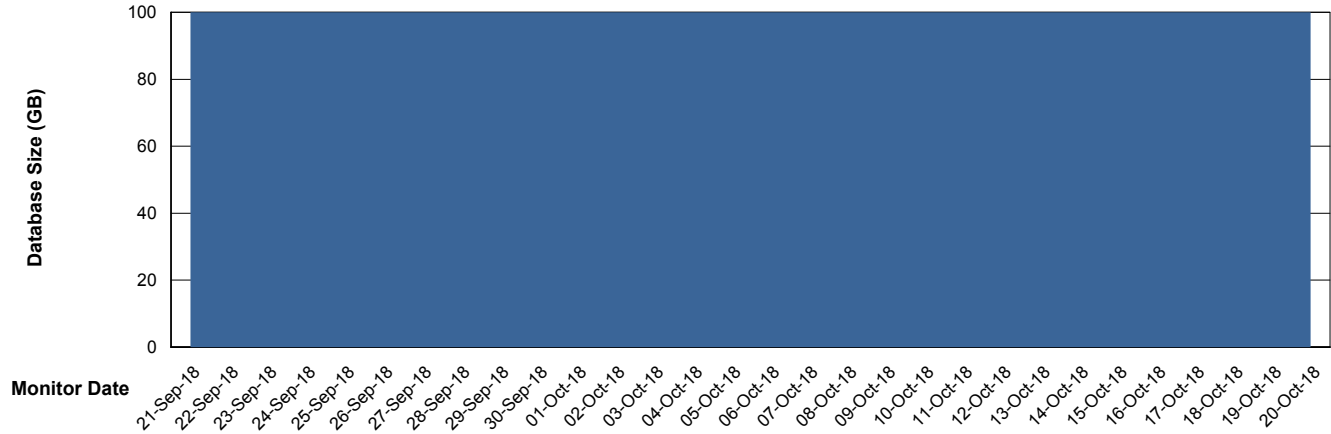

DATABASE SIZE CLODB_FUT_BI

Database growth over last month