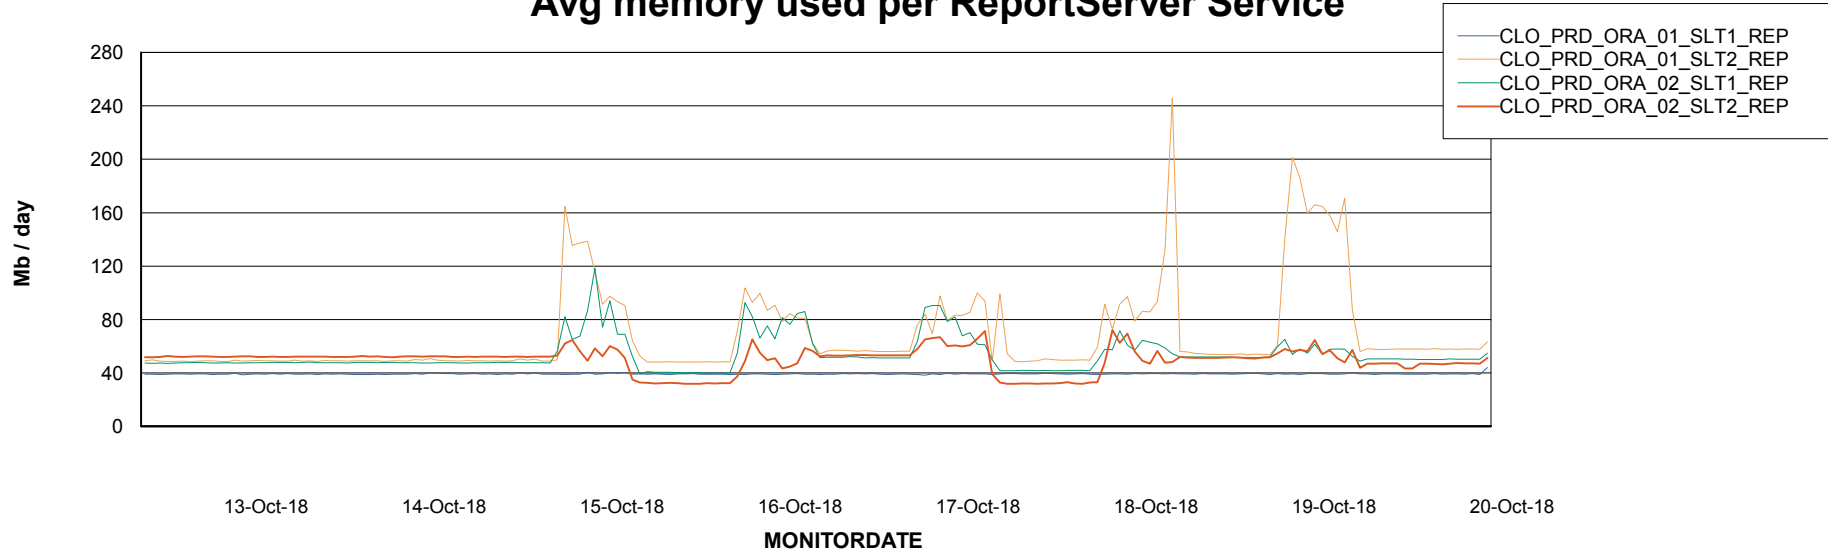

ABSSolute Application ReportServer Services

Avg memory used per ReportServer Service