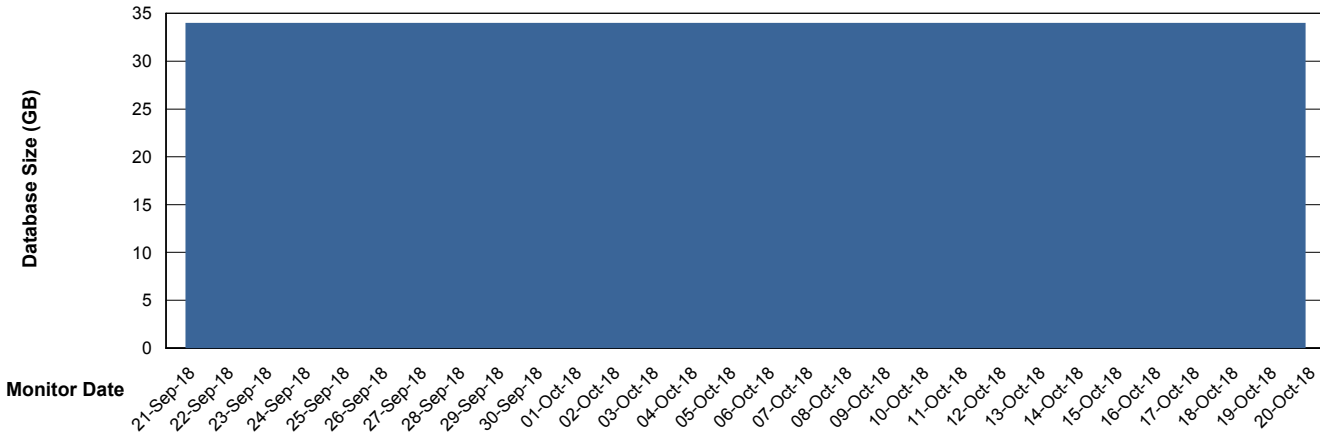

## Database Performance CIWDB\_Standby

# Weekly SLA Customer Report

Customer CIW Production  
 Database ID 45

DATABASE SIZE CIWDB\_Production

Database growth over last month

Database Tablespace CIWDB\_Production

Date	Tablespace Name	Filesize (Gb)	Usedsize (Gb)	Percentage free
20-Oct-18	ABSDATA	36	30	17
	INDX	5	3	40
19-Oct-18	ABSDATA	36	30	17
	INDX	5	3	40
18-Oct-18	ABSDATA	36	30	17
	INDX	5	3	40
17-Oct-18	ABSDATA	36	30	17
	INDX	5	3	40
16-Oct-18	ABSDATA	36	30	17
	INDX	5	3	40
15-Oct-18	ABSDATA	36	30	17
	INDX	5	3	40
14-Oct-18	ABSDATA	36	29	19
	INDX	5	3	40