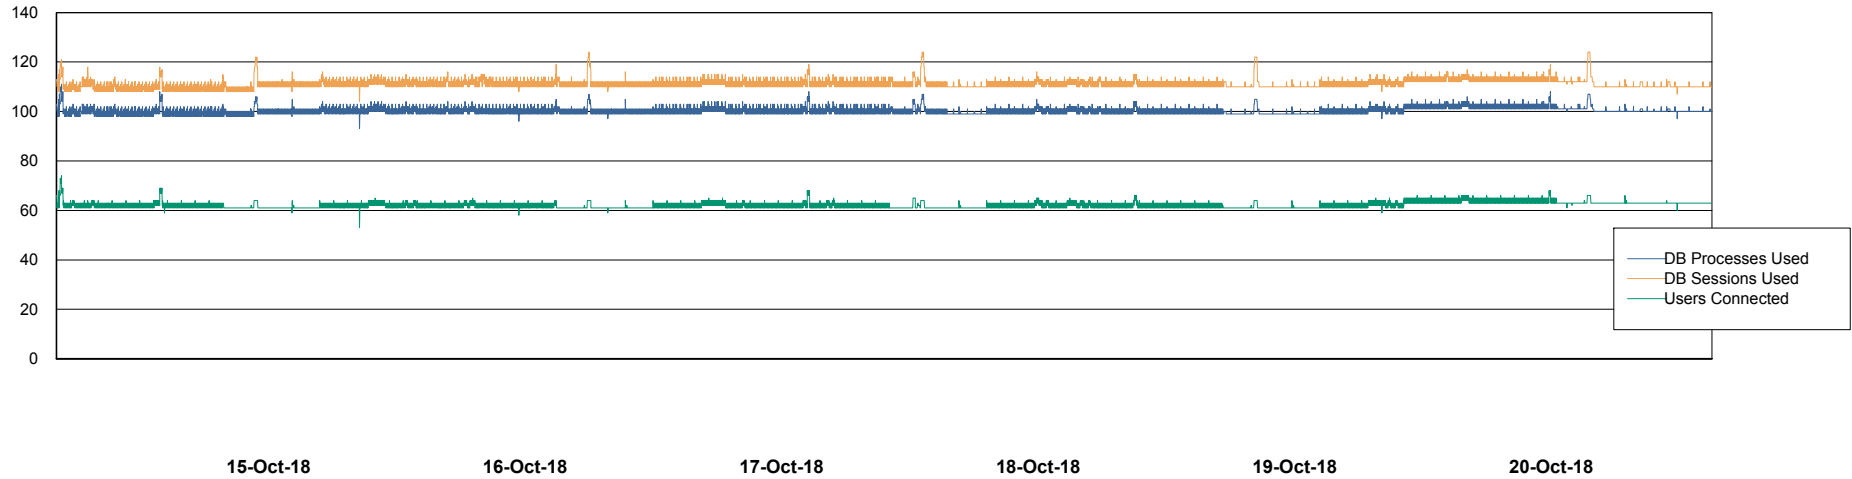

Database Performance CIWDB_Production