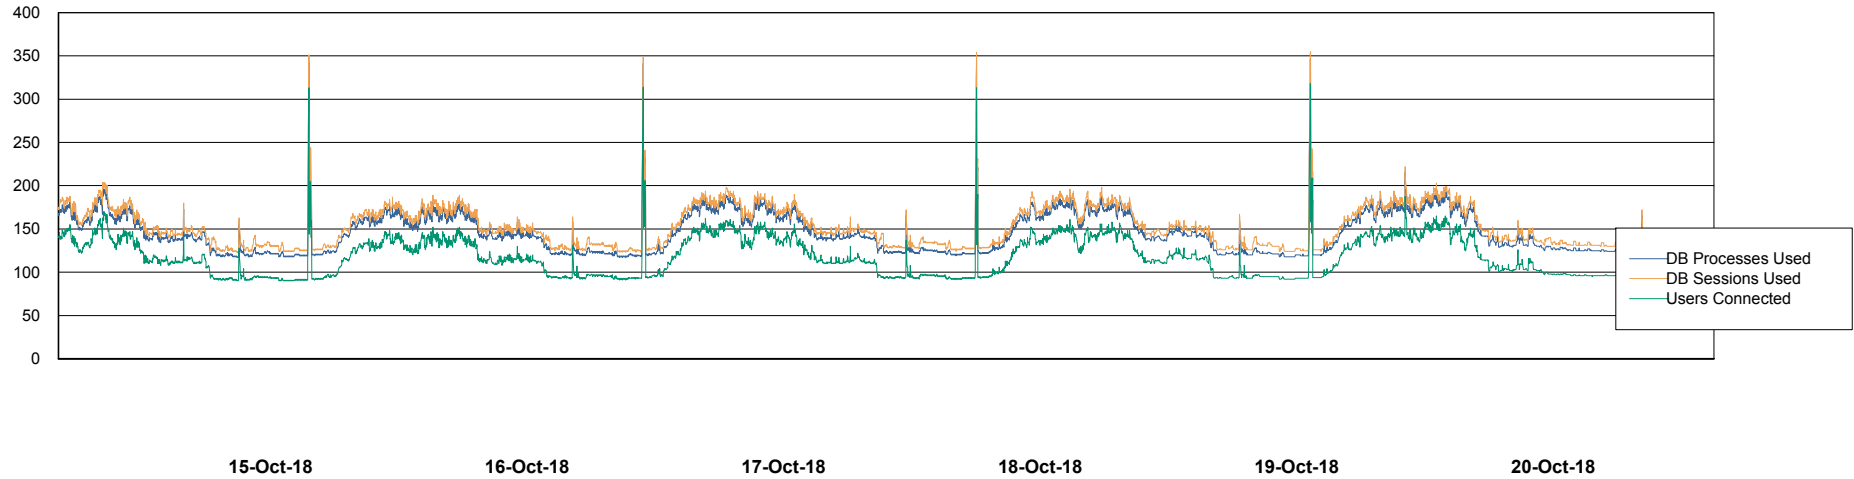

Database Performance BNLDB_Production