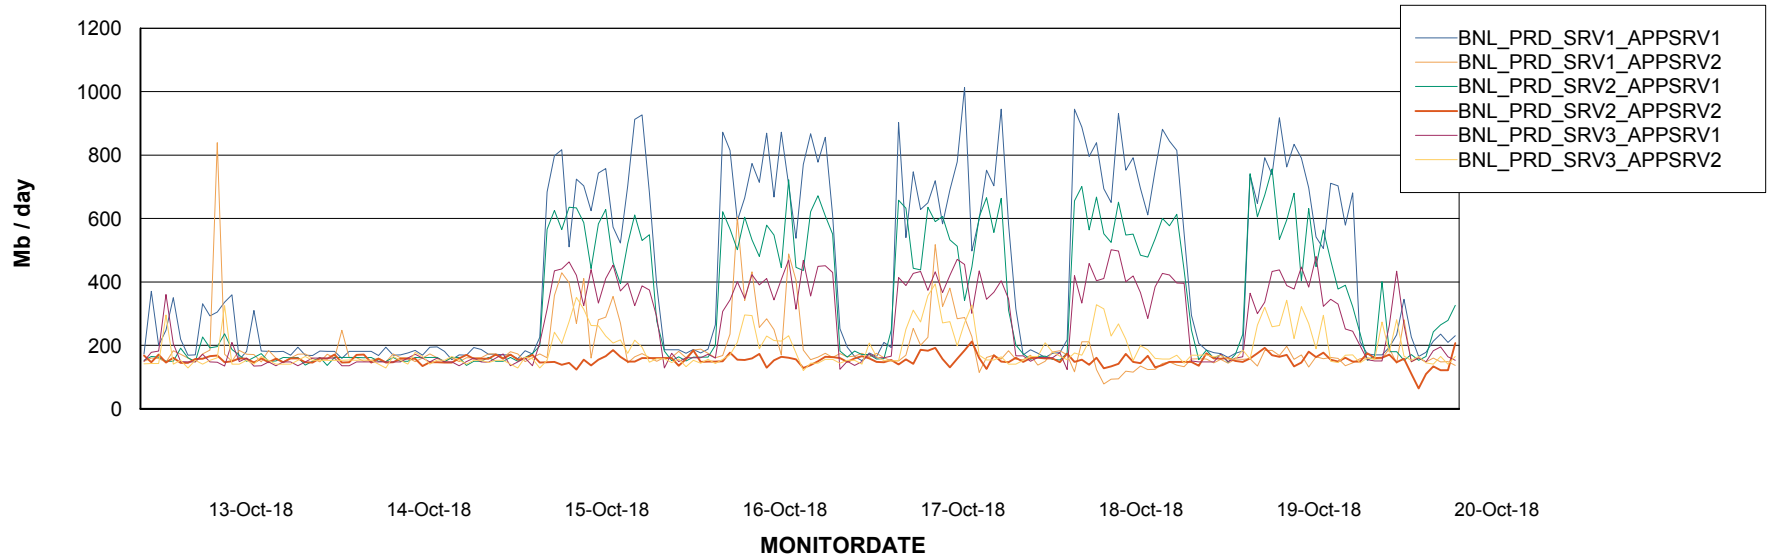

ABSSolute Application Server Services

Avg memory used per ABS Server Service