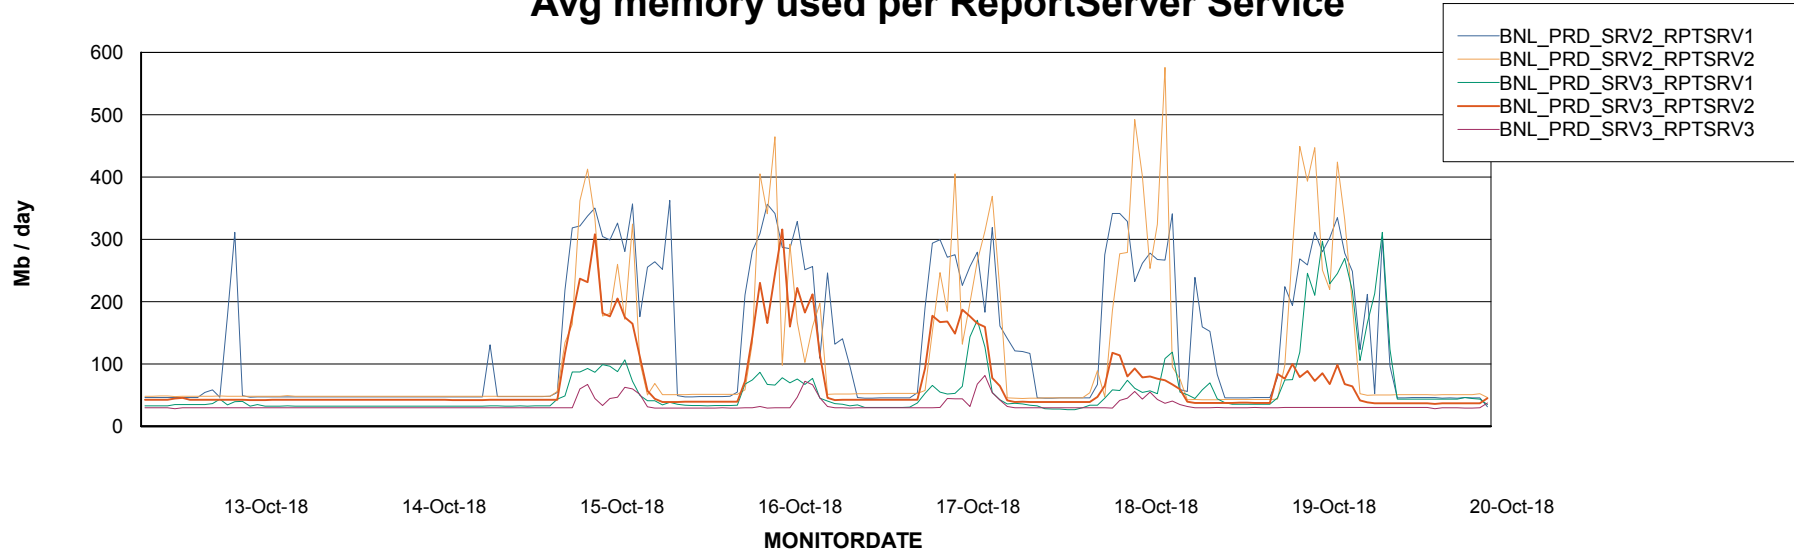

ABSSolute Web Component Services

Avg memory used per ReportServer Service