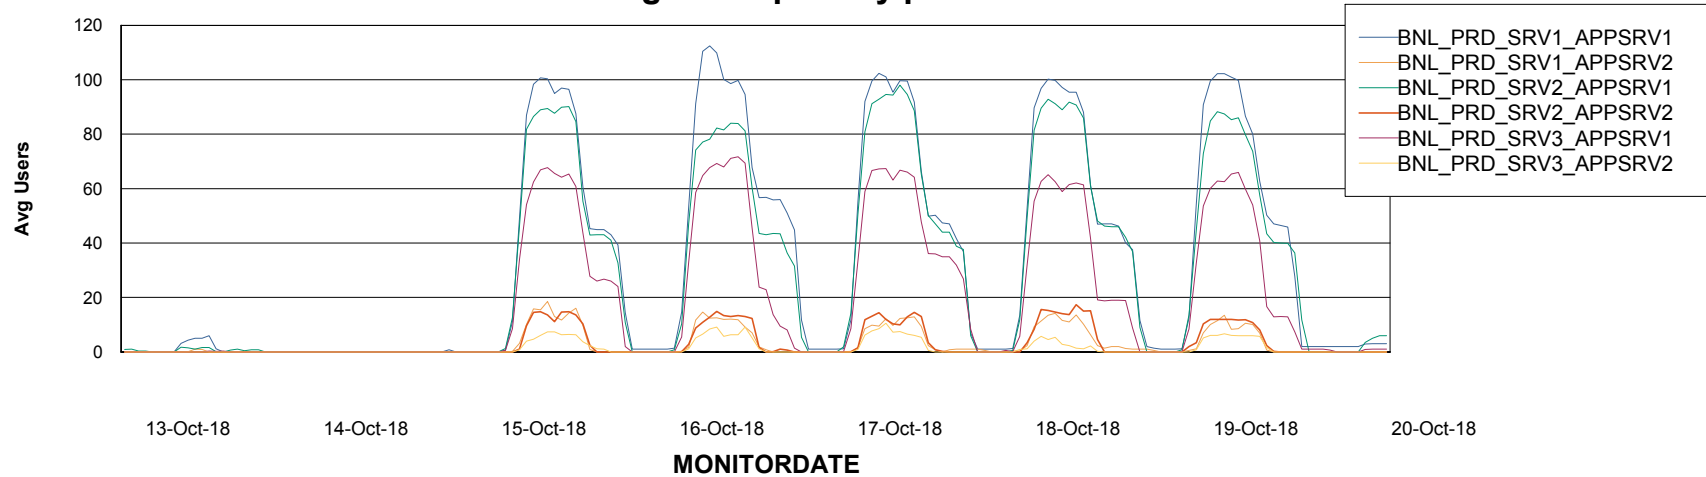

Avg users per day per ABS server