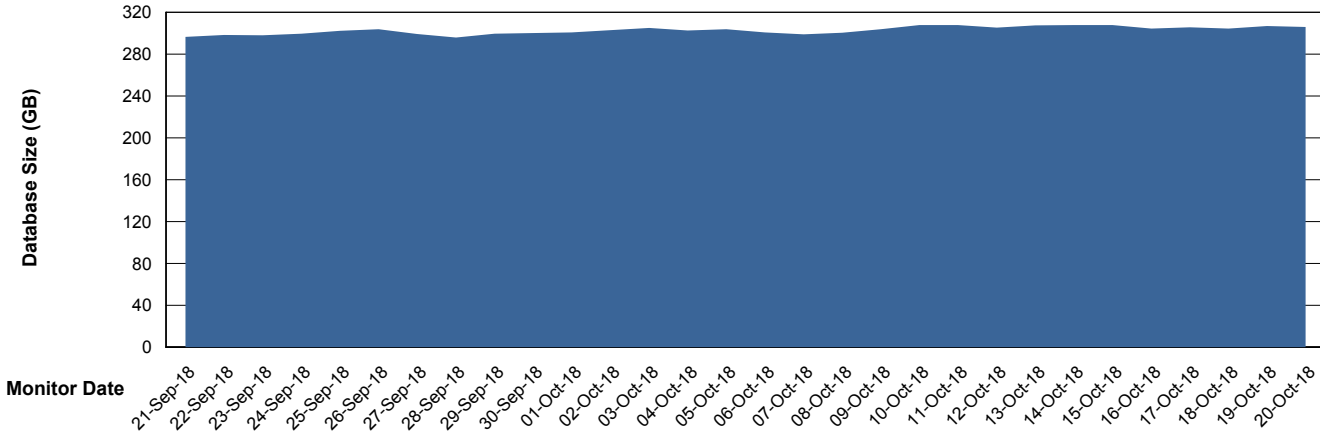

## Database Performance BNLDB\_Production

# Weekly SLA Customer Report

Customer BNL\_Production  
 Database ID 83

DATABASE SIZE BNLDB\_Production

Database growth over last month

Database Tablespace BNLDB\_Production

| Date      | Tablespace Name | Filesize (Gb) | Usedsize (Gb) | Percentage free |
|-----------|-----------------|---------------|---------------|-----------------|
| 20-Oct-18 | ABSDATA         | 106           | 66            | 38              |
|           | INDX            | 252           | 216           | 14              |
| 19-Oct-18 | ABSDATA         | 106           | 66            | 38              |
|           | INDX            | 252           | 216           | 14              |
| 18-Oct-18 | ABSDATA         | 106           | 66            | 38              |
|           | INDX            | 252           | 216           | 14              |
| 17-Oct-18 | ABSDATA         | 106           | 66            | 38              |
|           | INDX            | 252           | 216           | 14              |
| 16-Oct-18 | ABSDATA         | 106           | 66            | 38              |
|           | INDX            | 252           | 216           | 14              |
| 15-Oct-18 | ABSDATA         | 106           | 66            | 38              |
|           | INDX            | 252           | 216           | 14              |
| 14-Oct-18 | ABSDATA         | 106           | 66            | 38              |
|           | INDX            | 252           | 215           | 15              |