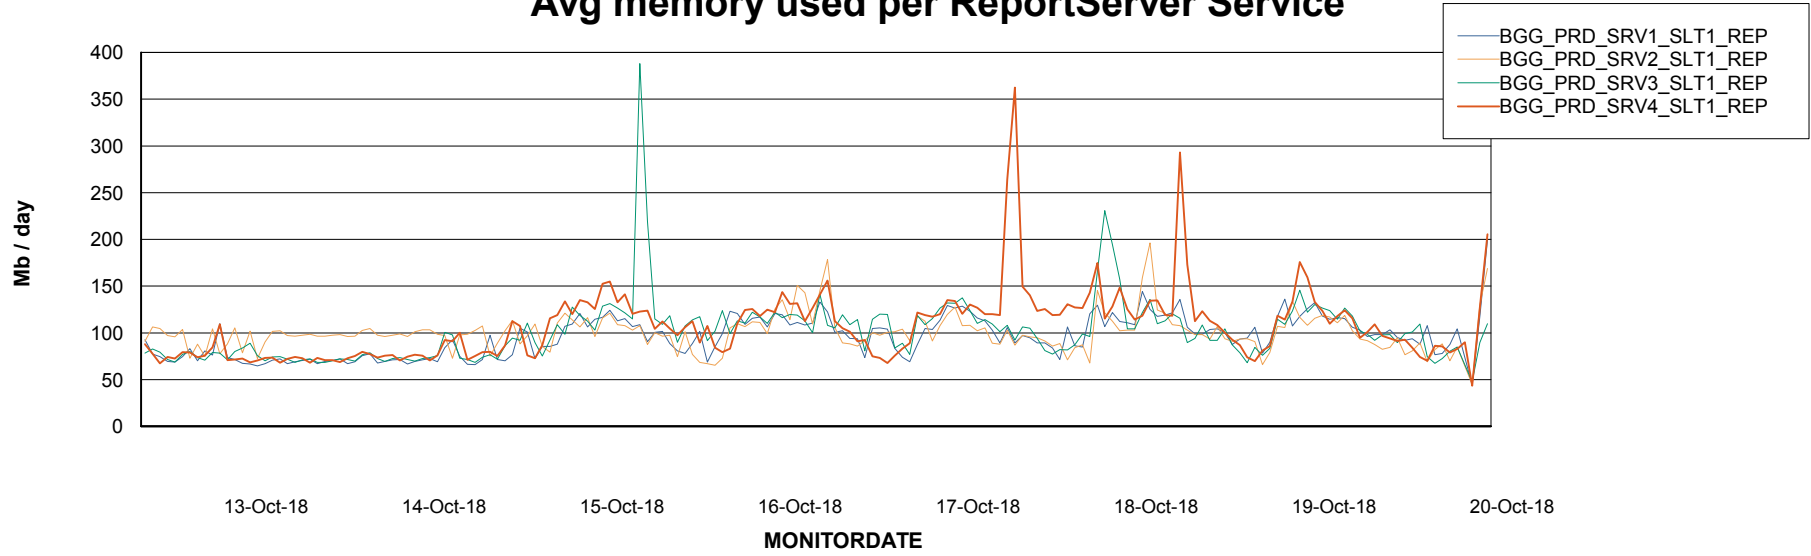

ABSSolute Application ReportServer Services

Avg memory used per ReportServer Service