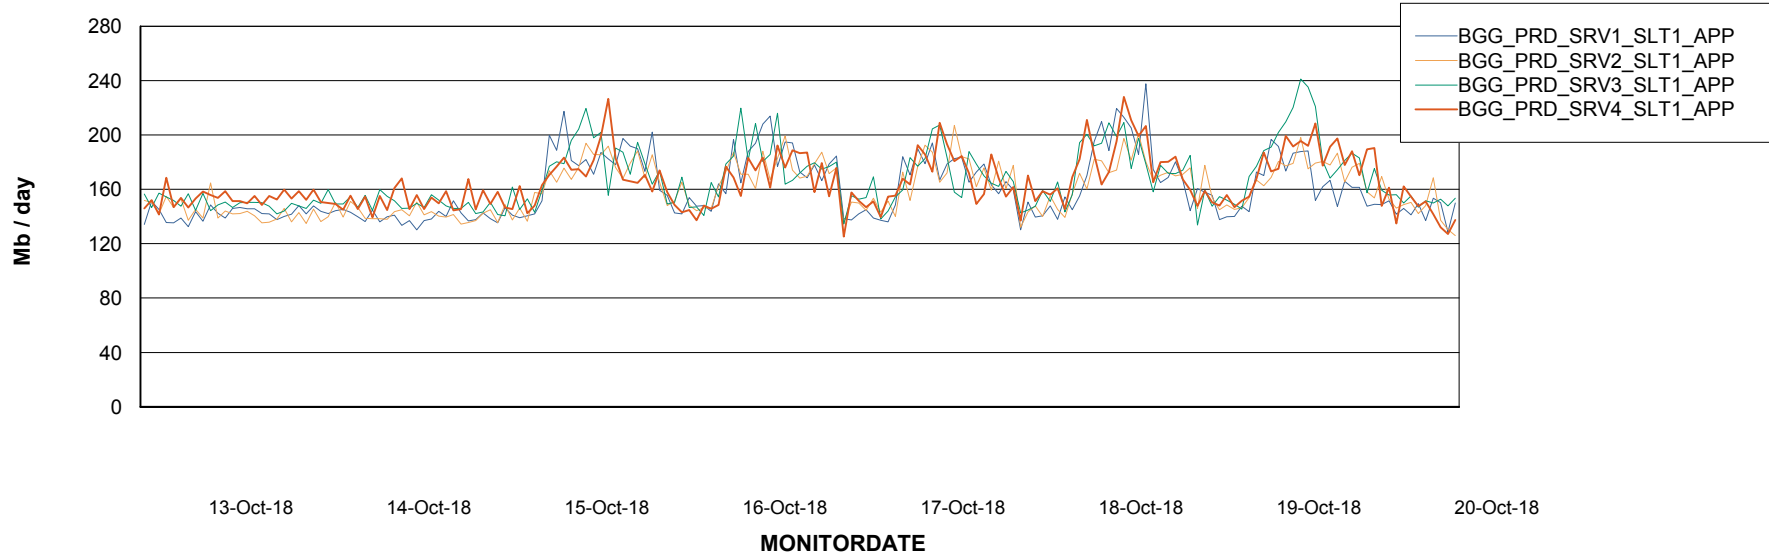

ABSSolute Application Server Services

Avg memory used per ABS Server Service