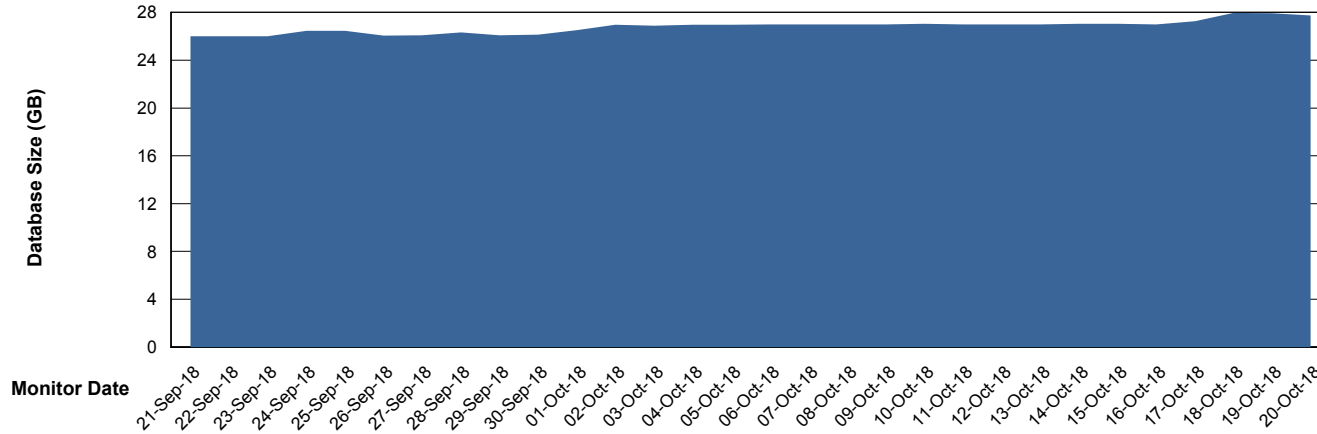

DATABASE SIZE BGGDB_BI

Database growth over last month