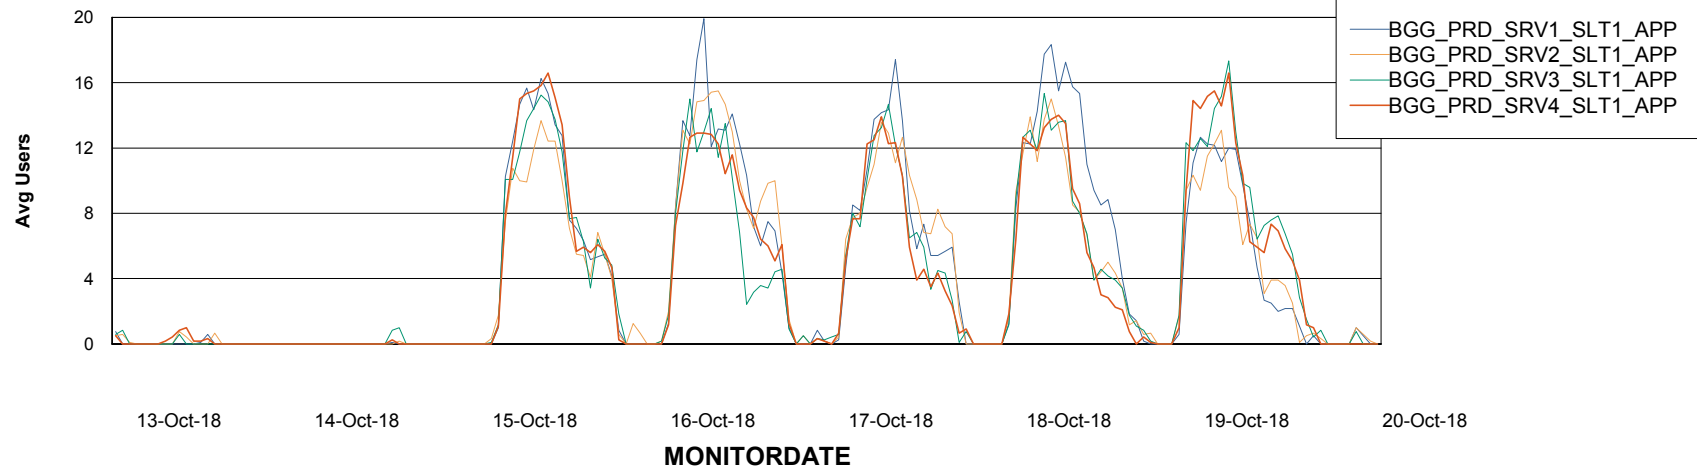

Avg users per day per ABS server