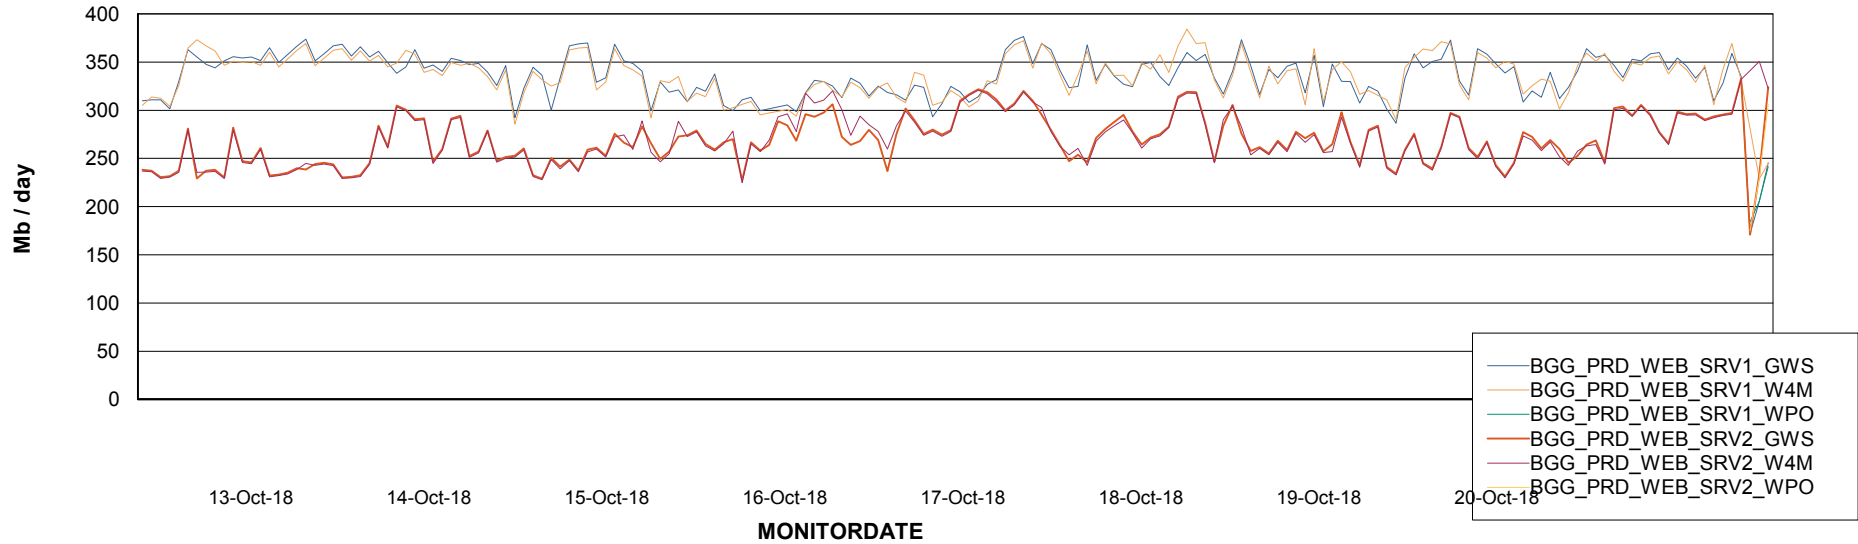

ABSolute Web Component Services

Avg memory used per ABS Web component