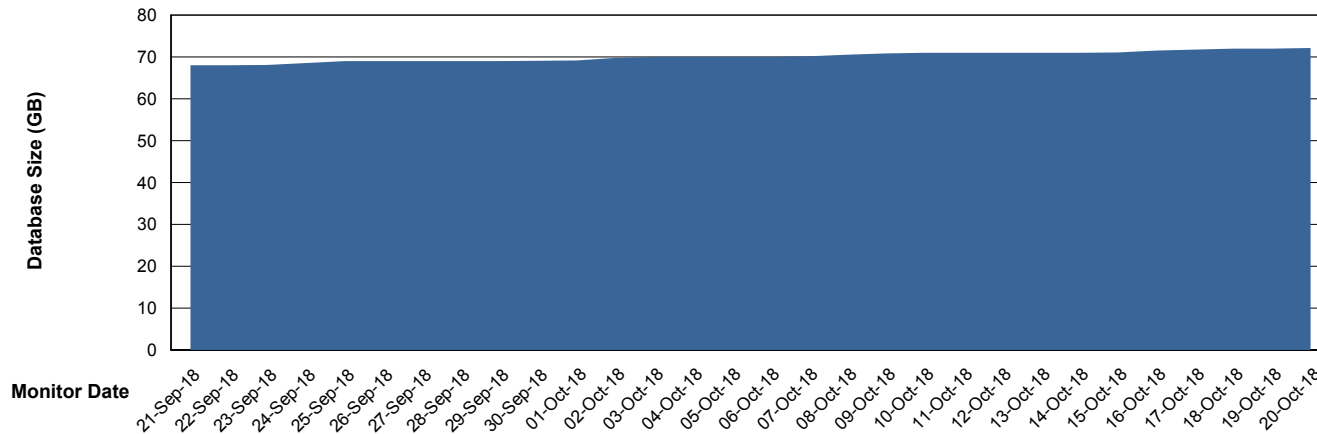

DATABASE SIZE BGGDB_Production

Database growth over last month