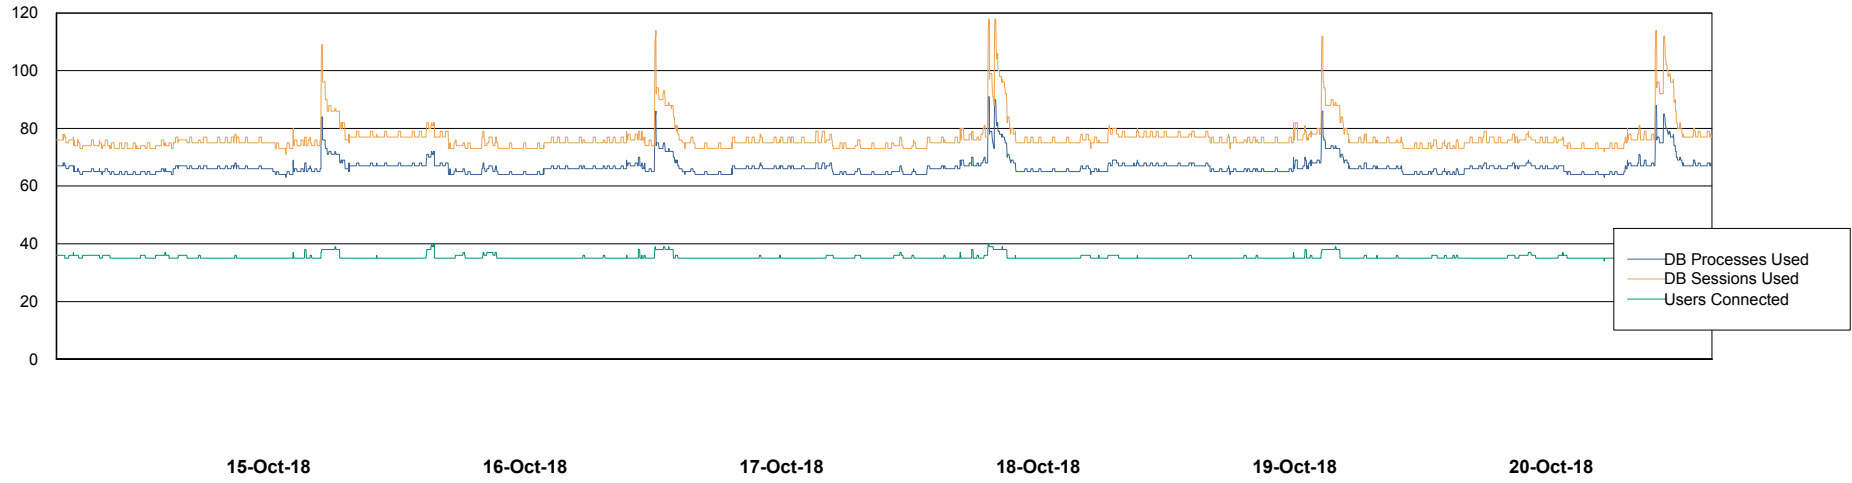

Database Performance BCMDB_ABS1 Production Database