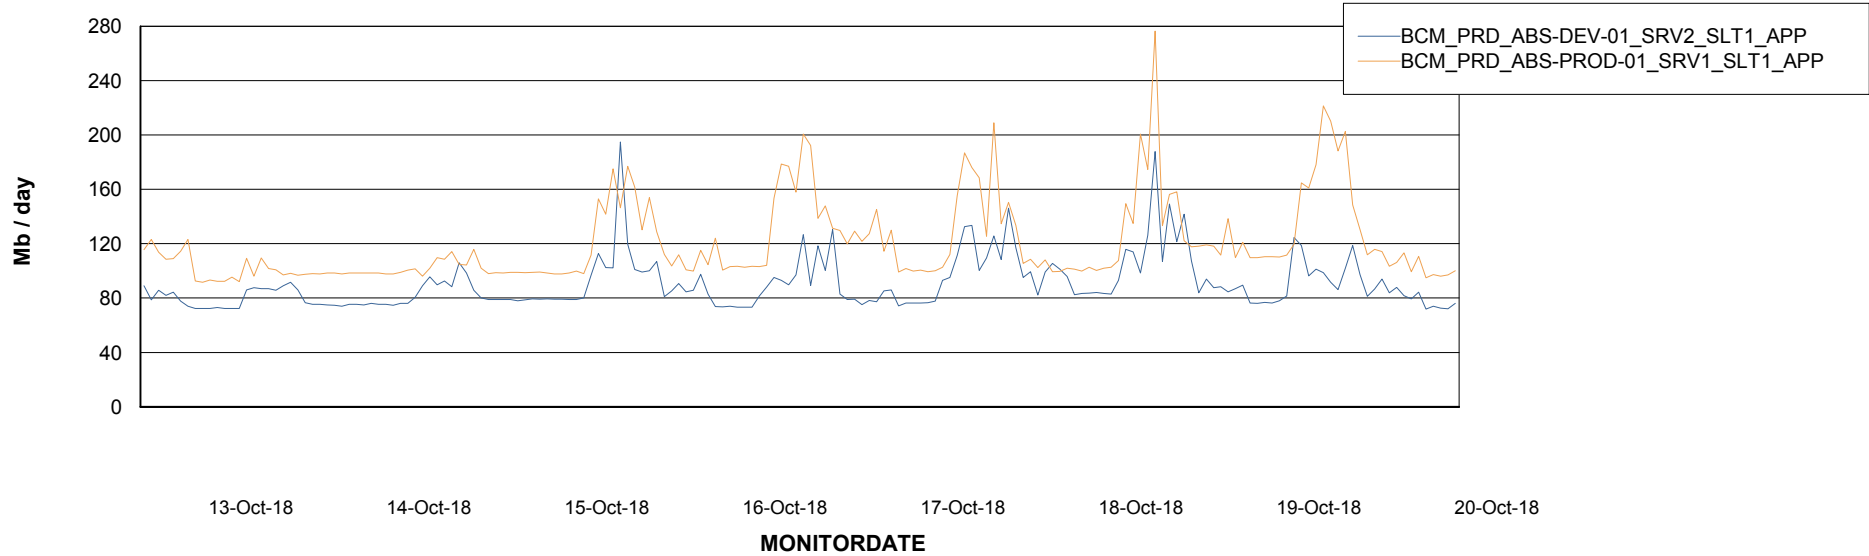

ABSSolute Application Server Services

Avg memory used per ABS Server Service