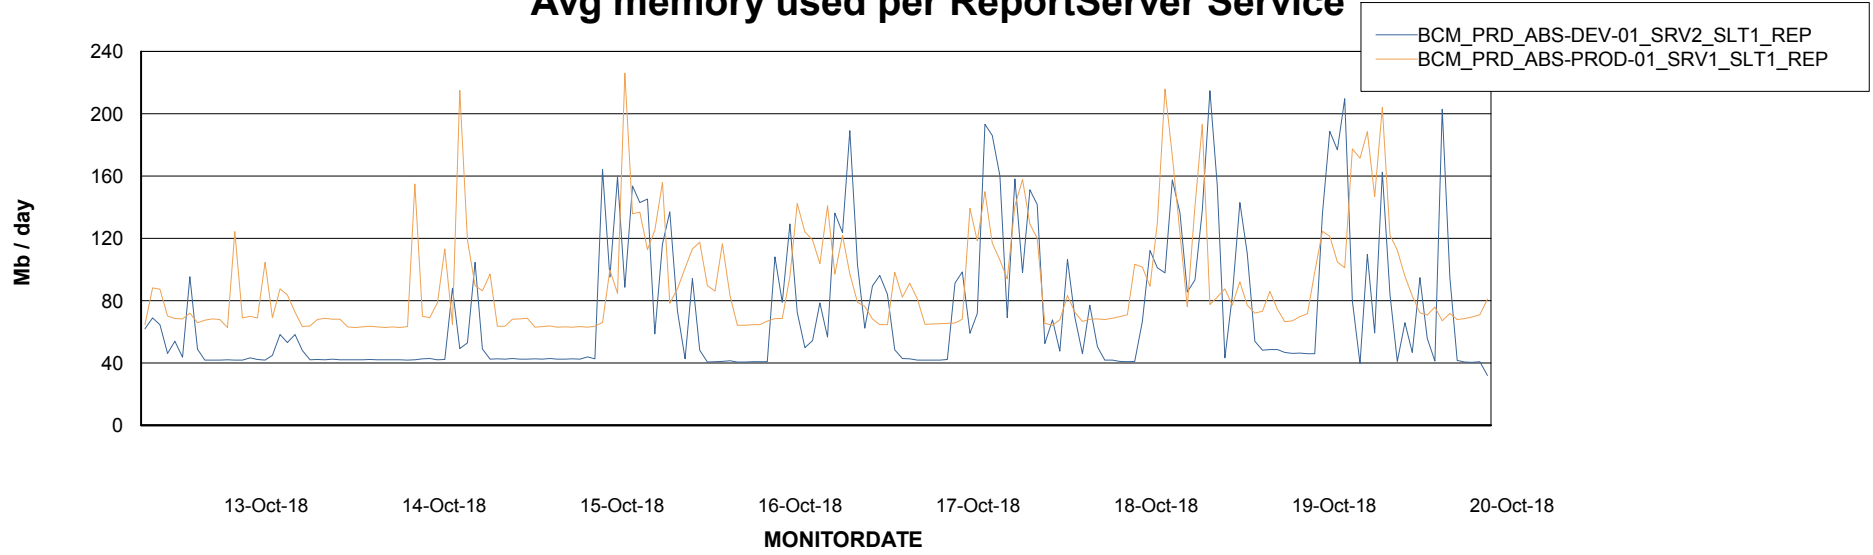

ABSSolute Application ReportServer Services

Avg memory used per ReportServer Service