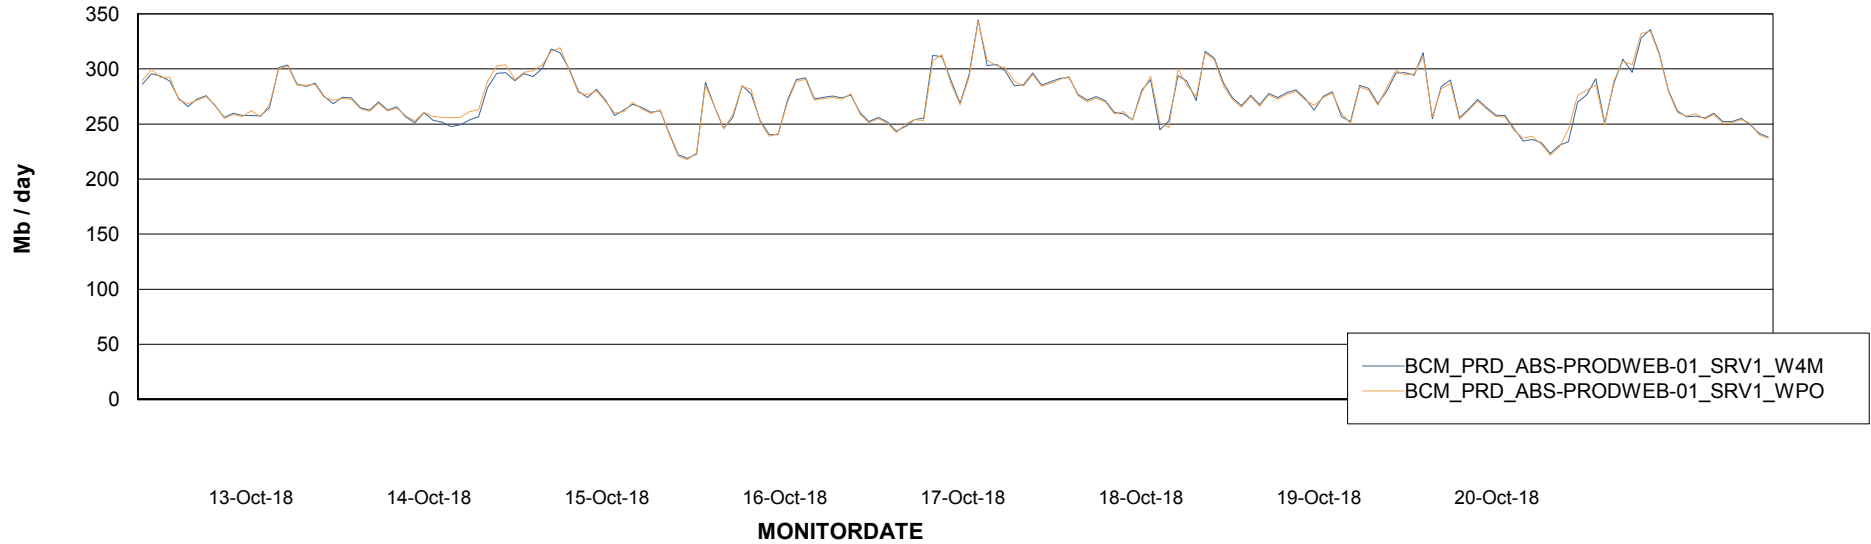

ABSolute Web Component Services

Avg memory used per ABS Web component