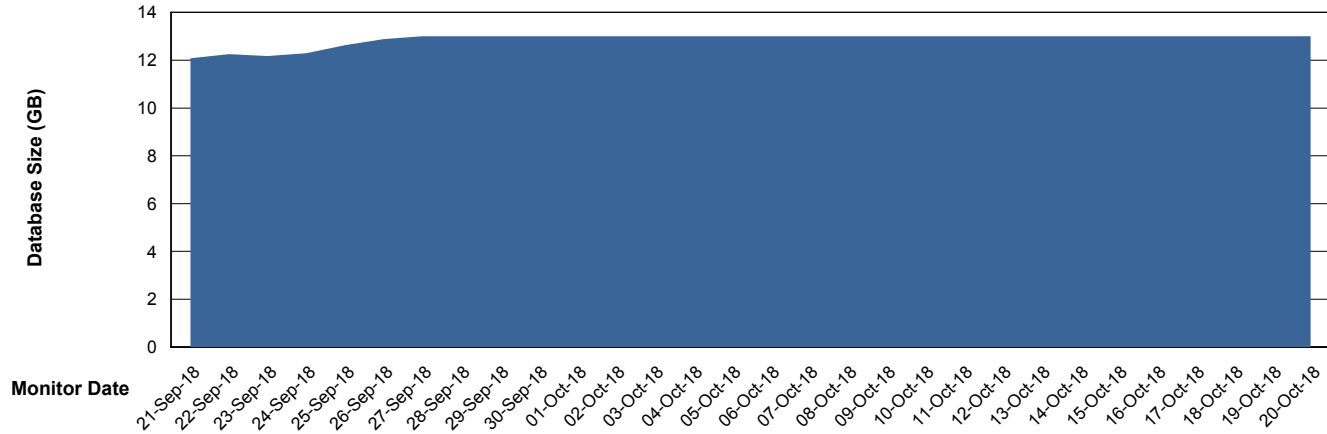

DATABASE SIZE BCMDB_ABS1 Production Database

Database growth over last month

Database Tablespace BCMDB_ABS1 Production Database

Date	Tablespace Name	Filesize (Gb)	Usedsize (Gb)	Percentage free
20-Oct-18	ABSDATA	5	3	40
	INDX	10	8	20
19-Oct-18	ABSDATA	5	3	40
	INDX	10	8	20
18-Oct-18	ABSDATA	5	3	40
	INDX	10	8	20
17-Oct-18	ABSDATA	5	3	40
	INDX	10	8	20
16-Oct-18	ABSDATA	5	3	40
	INDX	10	8	20
15-Oct-18	ABSDATA	5	3	40
	INDX	10	8	20
14-Oct-18	ABSDATA	5	3	40
	INDX	10	8	20