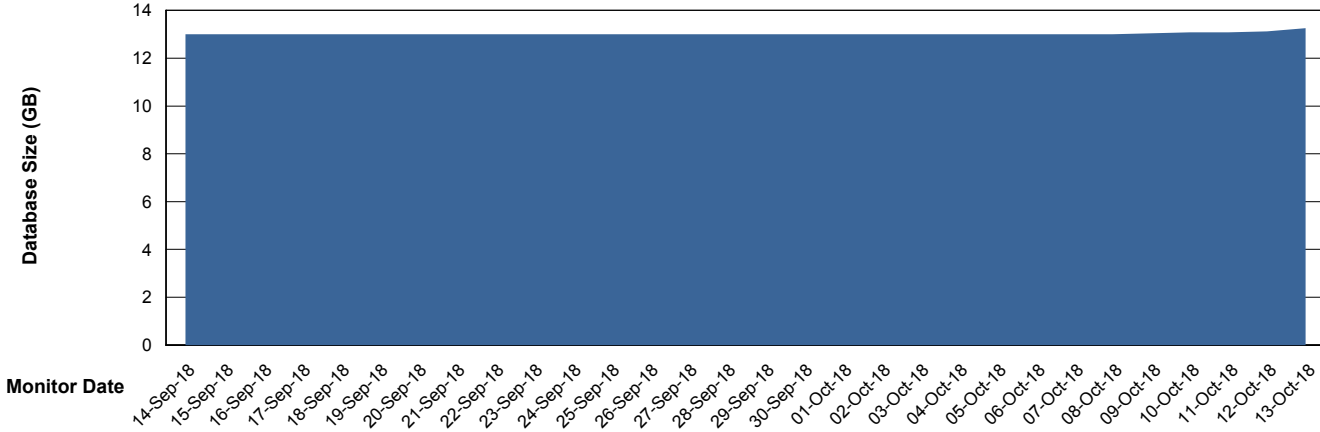

Weekly SLA Customer Report

Customer WBL_Production
Database ID 40

Database Performance WBLDB_Production

Weekly SLA Customer Report

Customer WBL_Production
Database ID 40

Database Performance WBLDB_Standby

Weekly SLA Customer Report

Customer WBL_Production
 Database ID 40

DATABASE SIZE WBLDB_Production

Database growth over last month

Database Tablespace WBLDB_Production

Date	Tablespace Name	Filesize (Gb)	Usedsize (Gb)	Percentage free
13-Oct-18	ABSDATA	6	5	17
	INDX	8	6	25
12-Oct-18	ABSDATA	6	5	17
	INDX	8	6	25
11-Oct-18	ABSDATA	6	5	17
	INDX	8	6	25
10-Oct-18	ABSDATA	6	5	17
	INDX	8	6	25
09-Oct-18	ABSDATA	6	5	17
	INDX	8	6	25
08-Oct-18	ABSDATA	6	5	17
	INDX	8	6	25
07-Oct-18	ABSDATA	6	5	17
	INDX	8	6	25