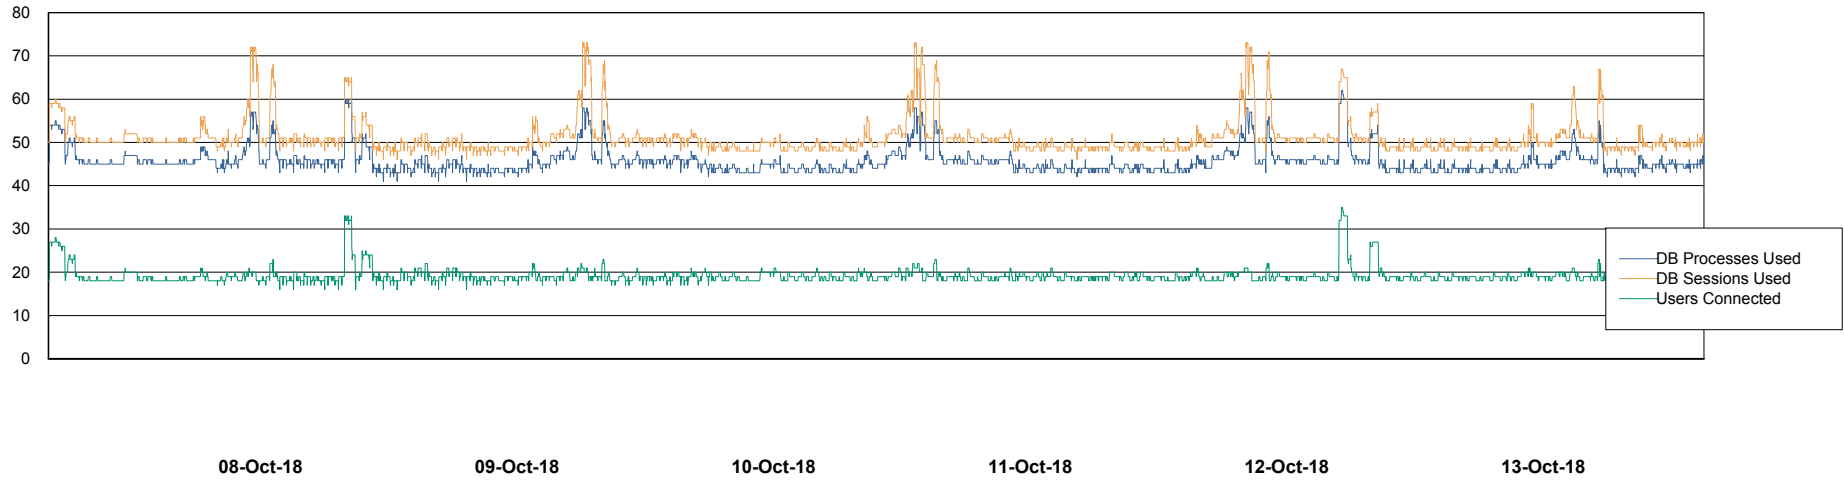

Database Performance VOSBIDB_Production