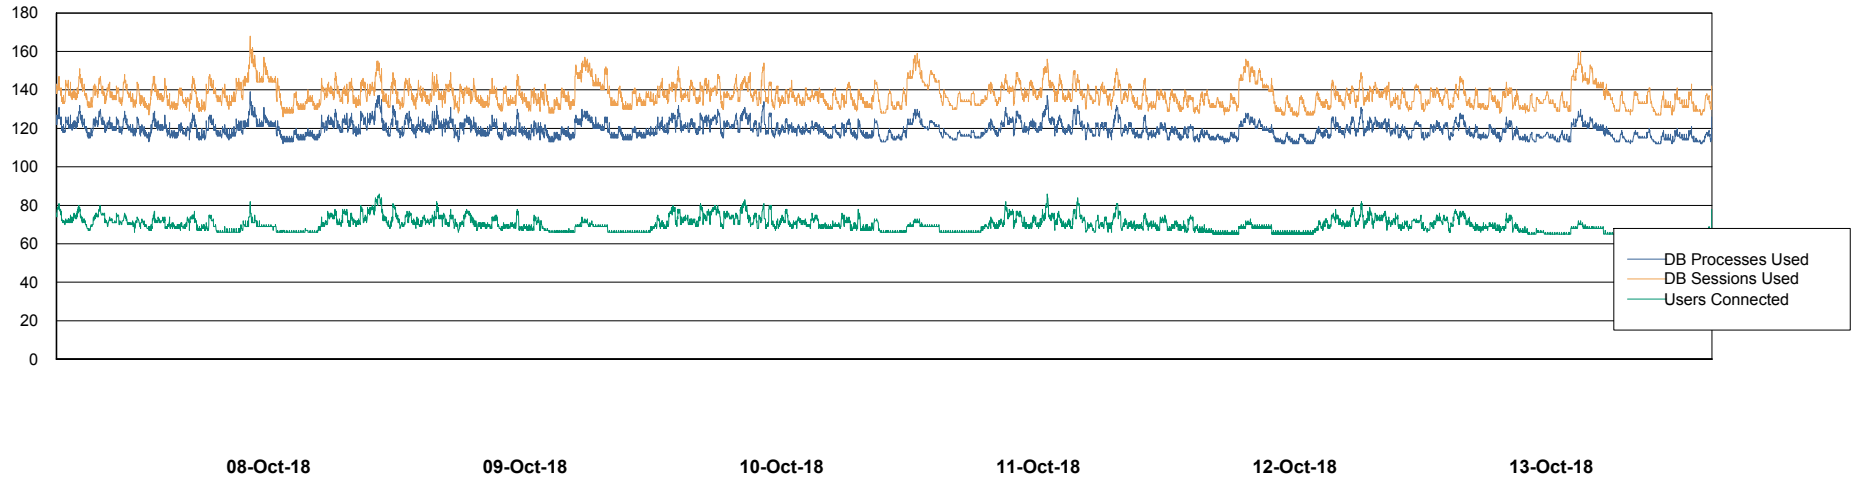

Database Performance VOSDB_Production