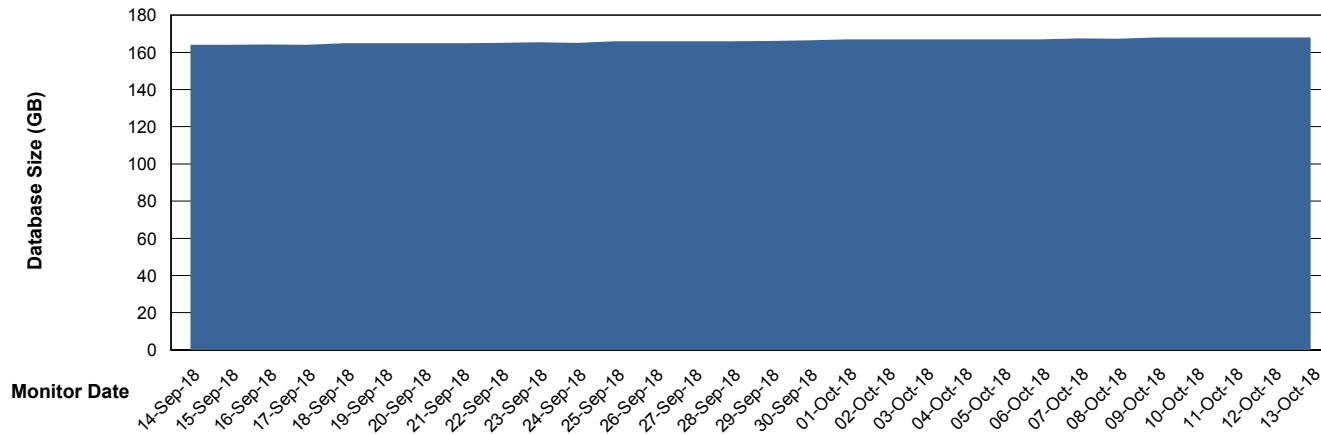

DATABASE SIZE VOSDB_Production

Database growth over last month