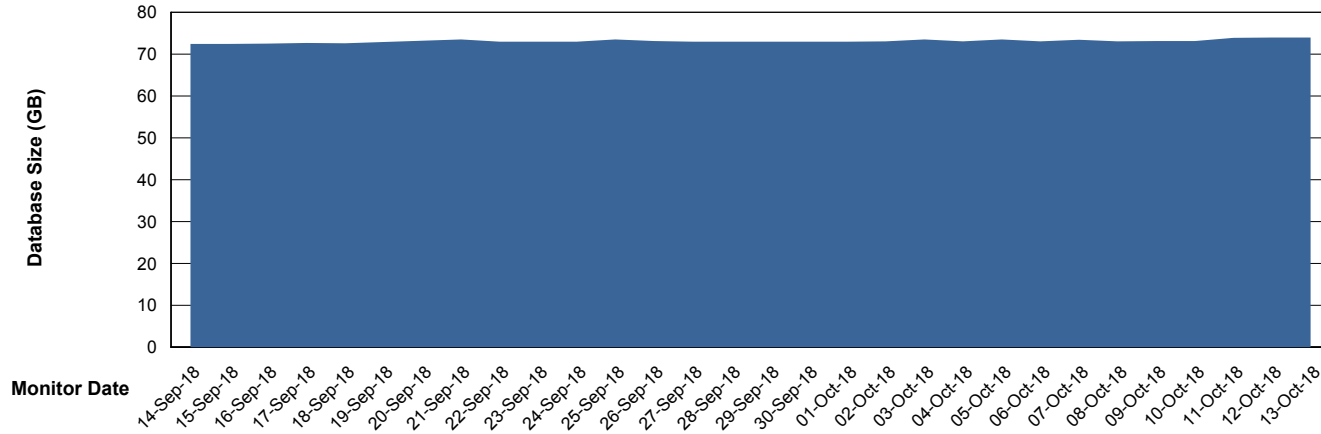

DATABASE SIZE VOSBIDB_Production

Database growth over last month