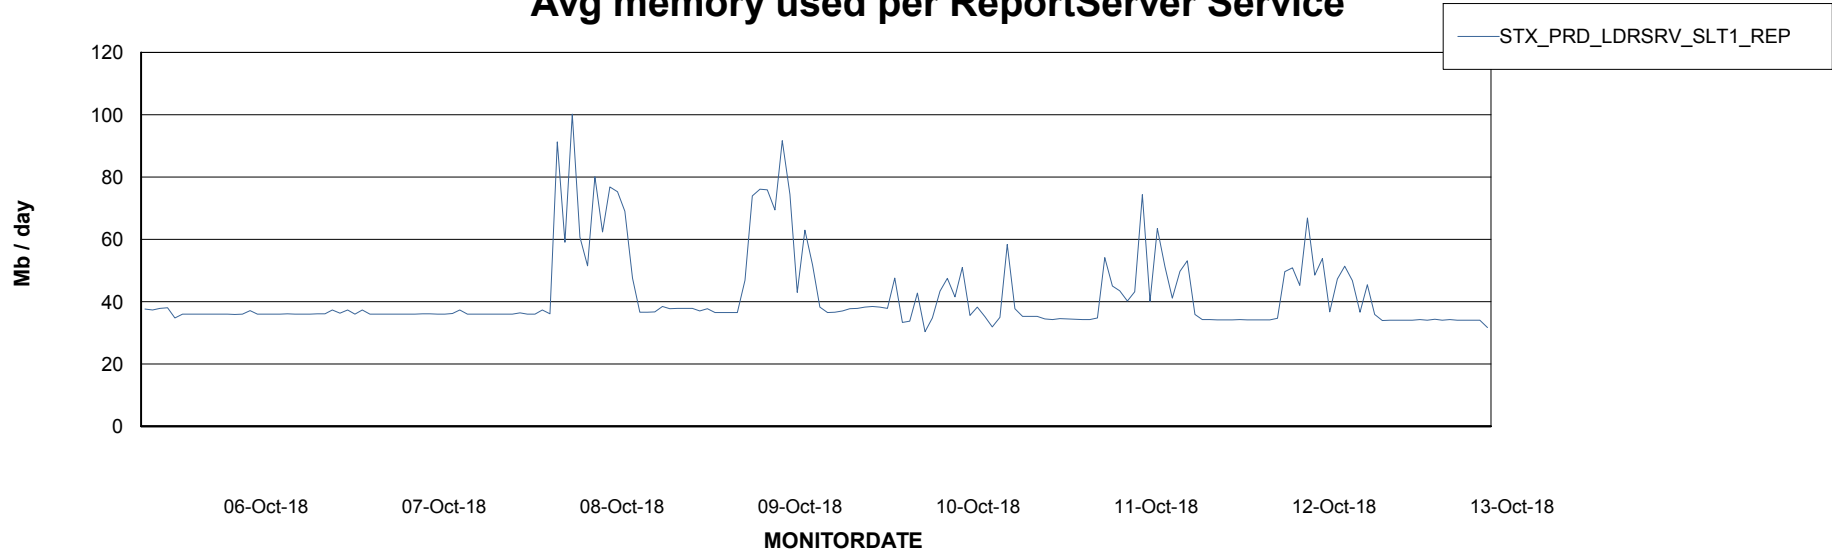

ABSSolute Application ReportServer Services

Avg memory used per ReportServer Service