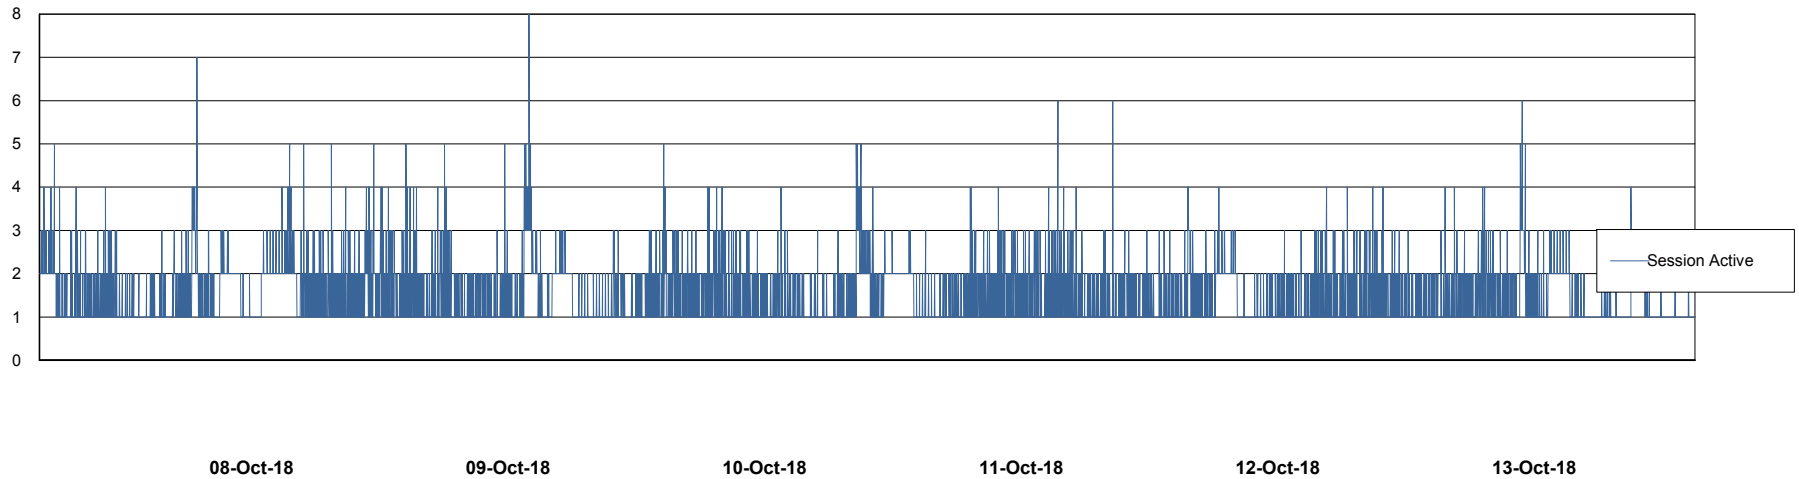

Database Performance STKDB_ABS1 Production Database