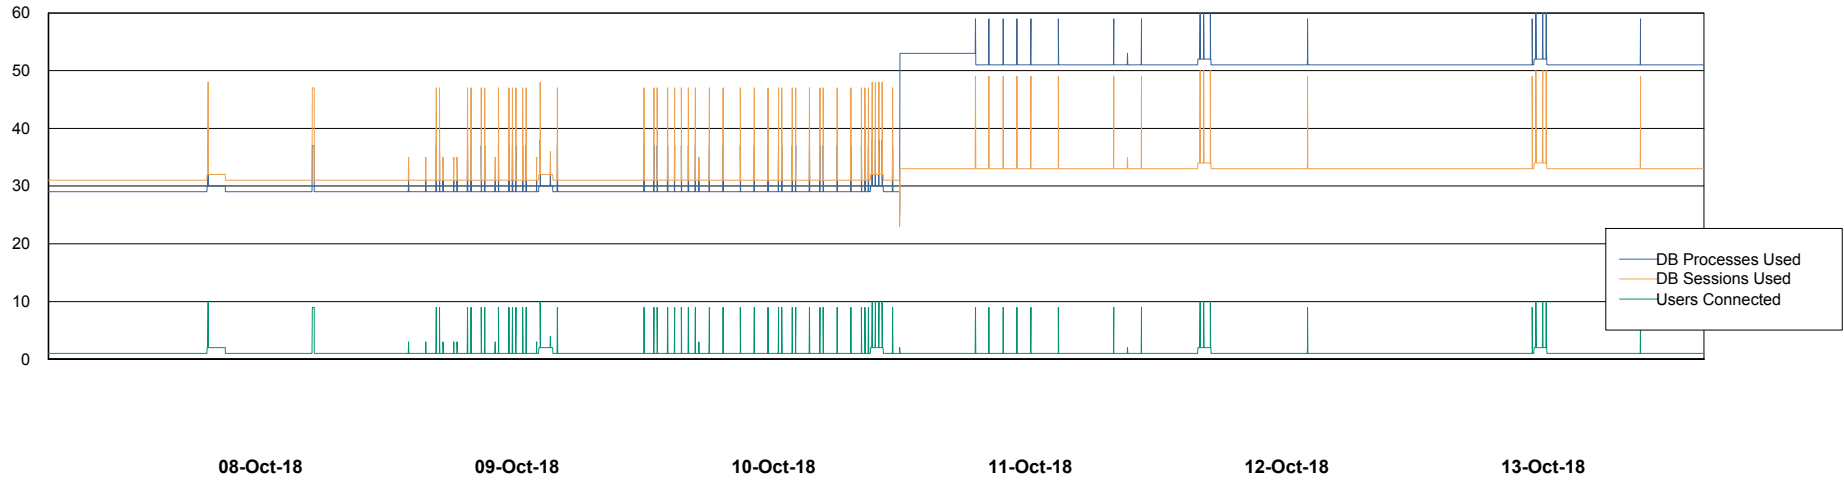

Database Performance STKDB_ABS1SB Standby Database