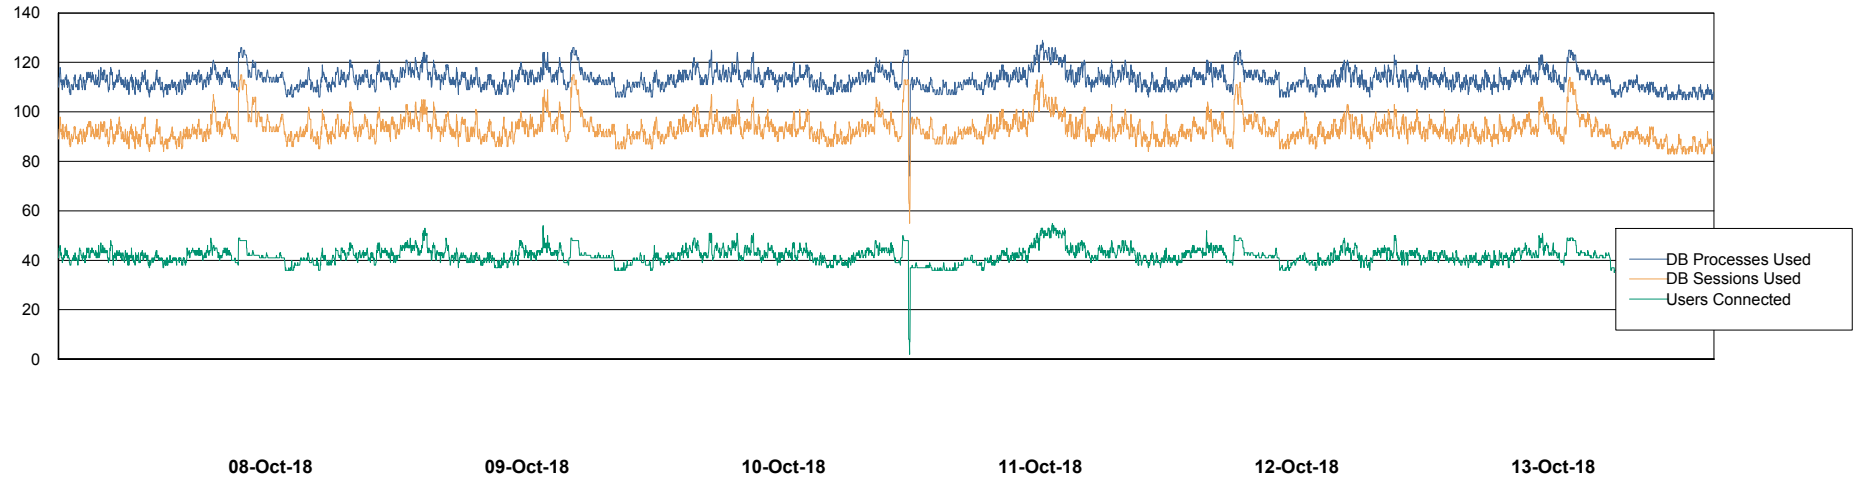

Database Performance STKDB_ABS1 Production Database