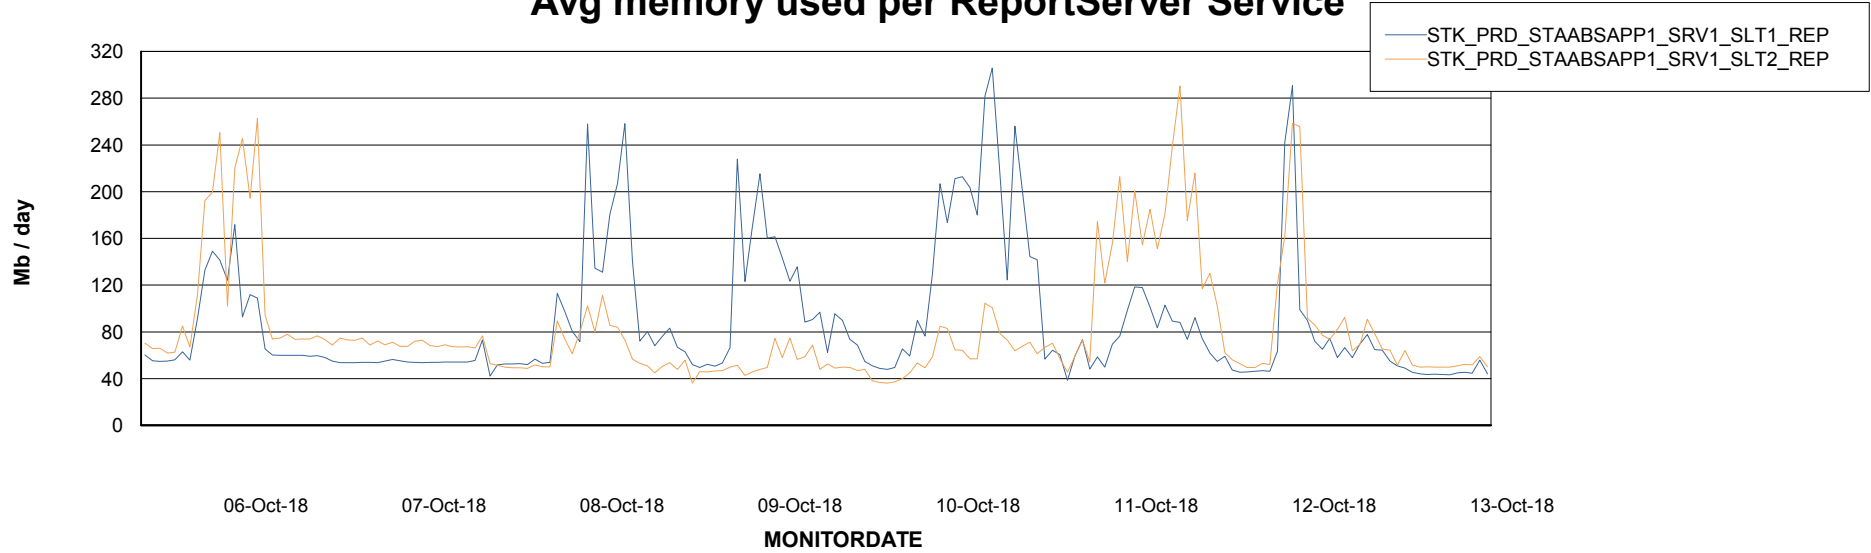

ABSSolute Application ReportServer Services

Avg memory used per ReportServer Service