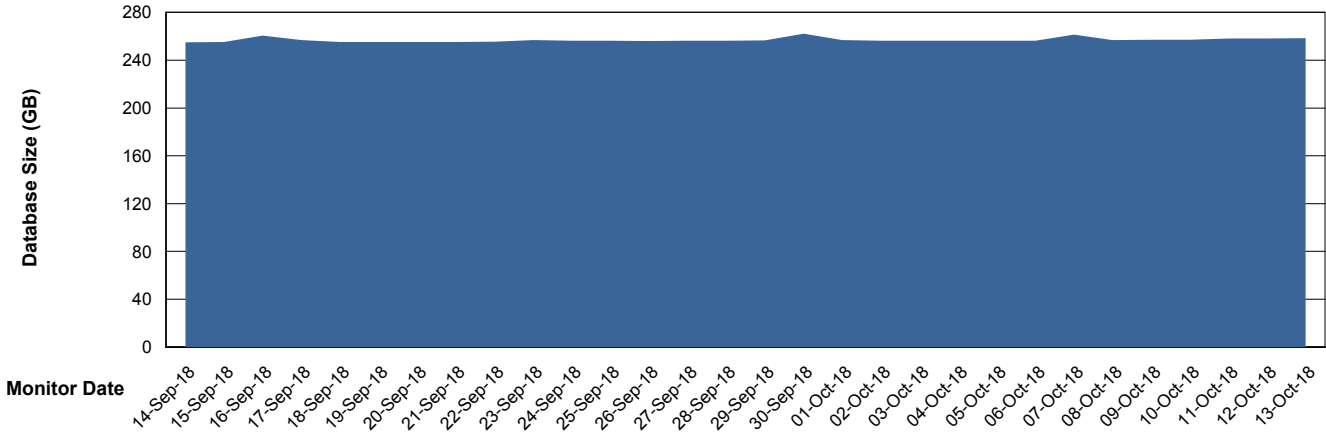

DATABASE SIZE STKDB_ABS1 Production Database

Database growth over last month

Database Tablespace STKDB_ABS1 Production Database

Date	Tablespace Name	Filesize (Gb)	Usedsize (Gb)	Percentage free
13-Oct-18	ABSDATA	179	132	26
	INDX	148	121	18
12-Oct-18	ABSDATA	179	133	26
	INDX	148	121	18
11-Oct-18	ABSDATA	179	133	26
	INDX	148	121	18
10-Oct-18	ABSDATA	179	132	26
	INDX	148	121	18
09-Oct-18	ABSDATA	179	132	26
	INDX	148	121	18
08-Oct-18	ABSDATA	179	132	26
	INDX	140	121	14
07-Oct-18	ABSDATA	179	132	26
	INDX	140	120	14