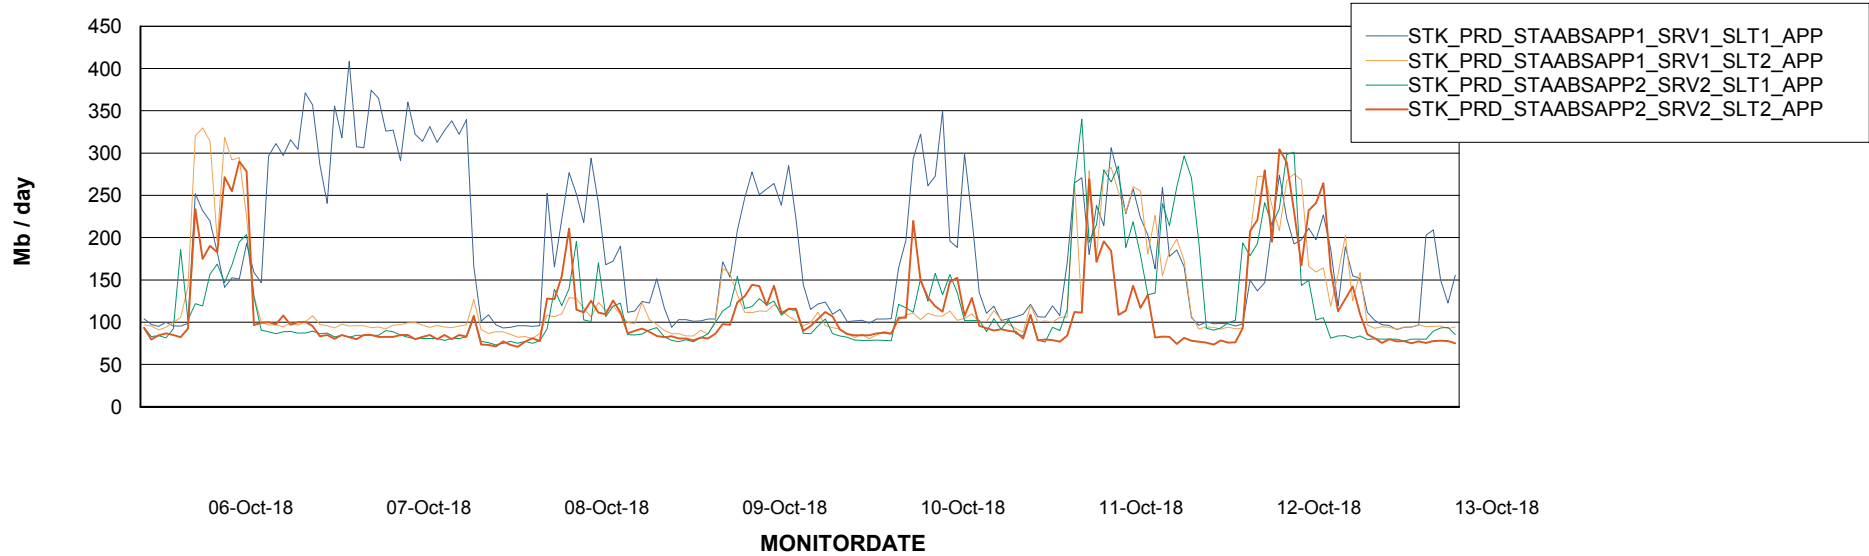

ABSSolute Application Server Services

Avg memory used per ABS Server Service