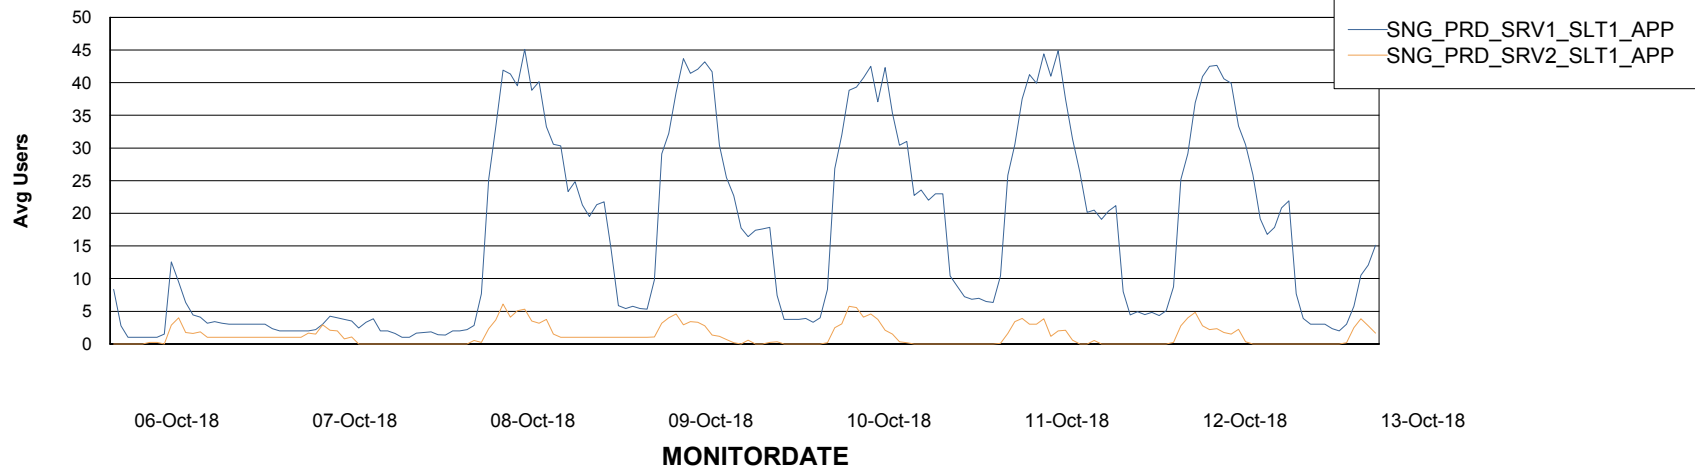

Database Tablespace SNGDB_Production

Date	Tablespace Name	Filesize (Gb)	Usedsize (Gb)	Percentage free
13-Oct-18	ABSDATA	20	16	20
	INDX	60	49	18
12-Oct-18	ABSDATA	20	16	20
	INDX	60	49	18
11-Oct-18	ABSDATA	20	16	20
	INDX	60	49	18
10-Oct-18	ABSDATA	20	16	20
	INDX	60	49	18
09-Oct-18	ABSDATA	20	16	20
	INDX	60	49	18
08-Oct-18	ABSDATA	18	16	11
	INDX	54	49	9
07-Oct-18	ABSDATA	18	16	11
	INDX	54	49	9

Weekly SLA Customer Report

Customer SNG_Production
Database ID 70

ABSSolute Application Server Services

Avg memory used per ABS Server Service

Avg users per day per ABS server

Weekly SLA Customer Report

Customer SNG_Production
Database ID 70