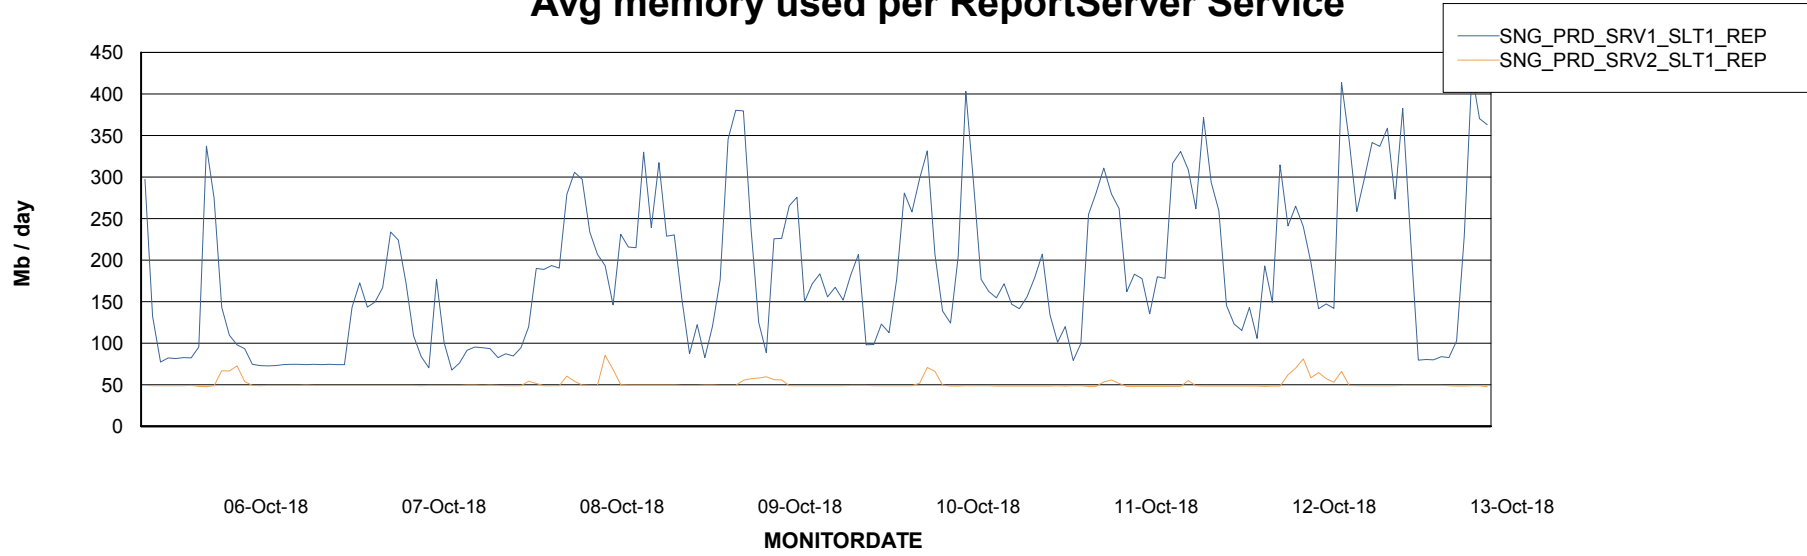

ABSSolute Application ReportServer Services

Avg memory used per ReportServer Service