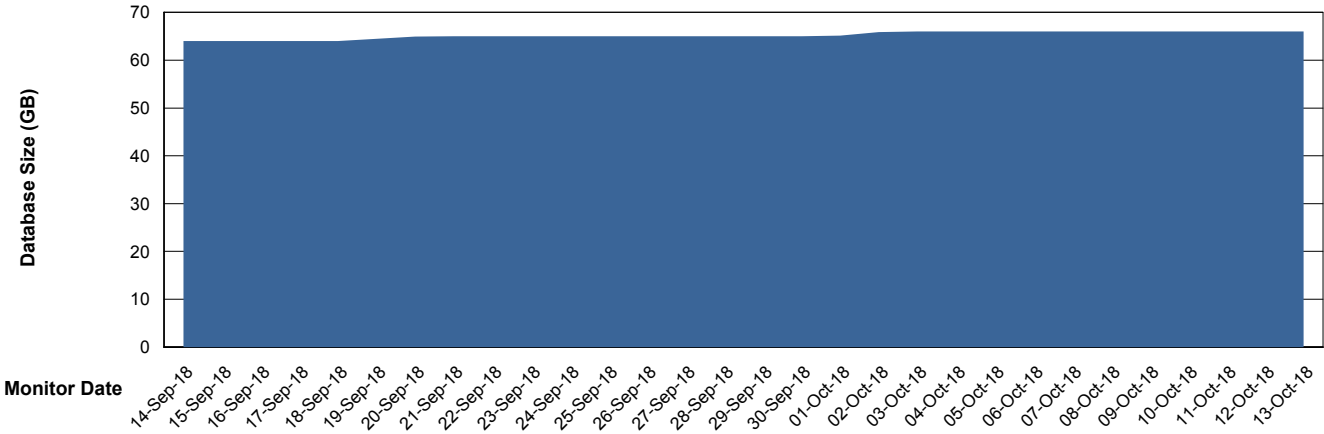

Weekly SLA Customer Report

Customer SNG_Production
Database ID 70

Database Performance SNGDB_Production

Weekly SLA Customer Report

Customer SNG_Production
 Database ID 70

DATABASE SIZE SNGDB_Production

Database growth over last month

Database Tablespace SNGDB_Production

Date	Tablespace Name	Filesize (Gb)	Usedsize (Gb)	Percentage free
13-Oct-18	ABSDATA	20	16	20
	INDX	60	49	18
12-Oct-18	ABSDATA	20	16	20
	INDX	60	49	18
11-Oct-18	ABSDATA	20	16	20
	INDX	60	49	18
10-Oct-18	ABSDATA	20	16	20
	INDX	60	49	18
09-Oct-18	ABSDATA	20	16	20
	INDX	60	49	18
08-Oct-18	ABSDATA	18	16	11
	INDX	54	49	9
07-Oct-18	ABSDATA	18	16	11
	INDX	54	49	9