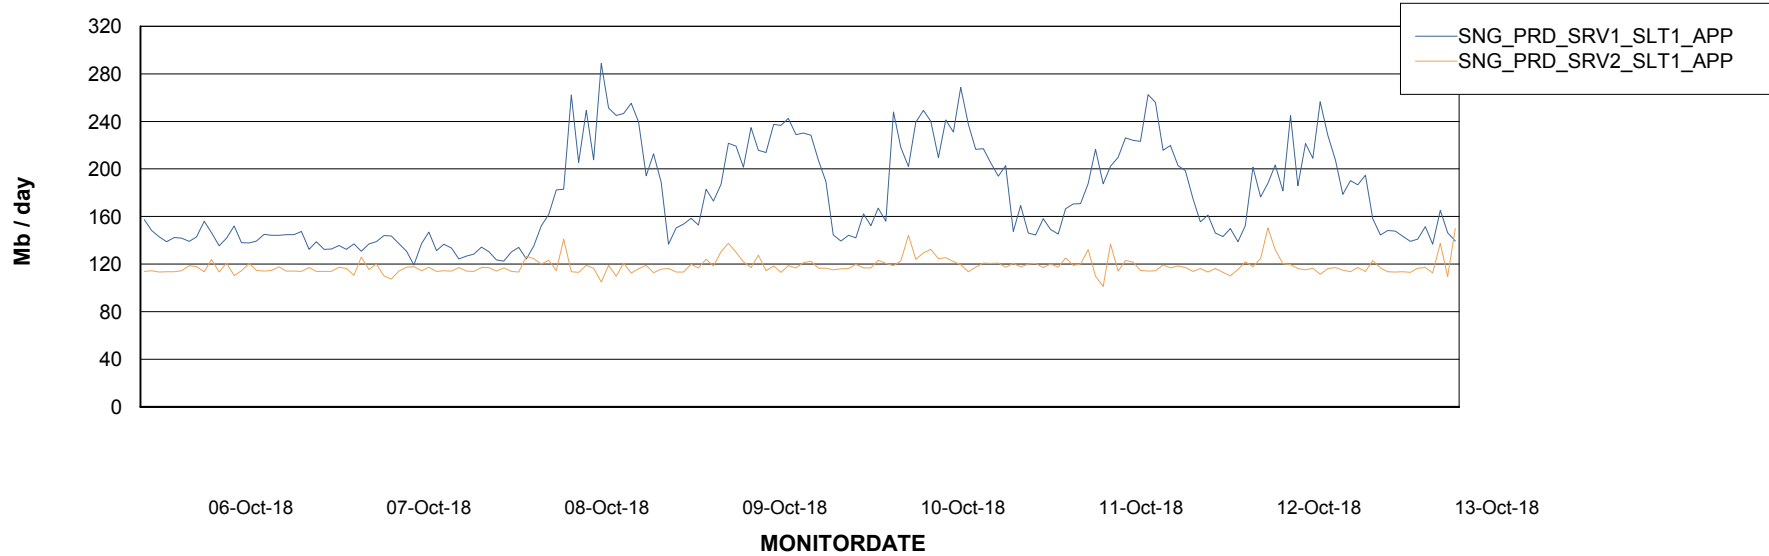

ABSSolute Application Server Services

Avg memory used per ABS Server Service