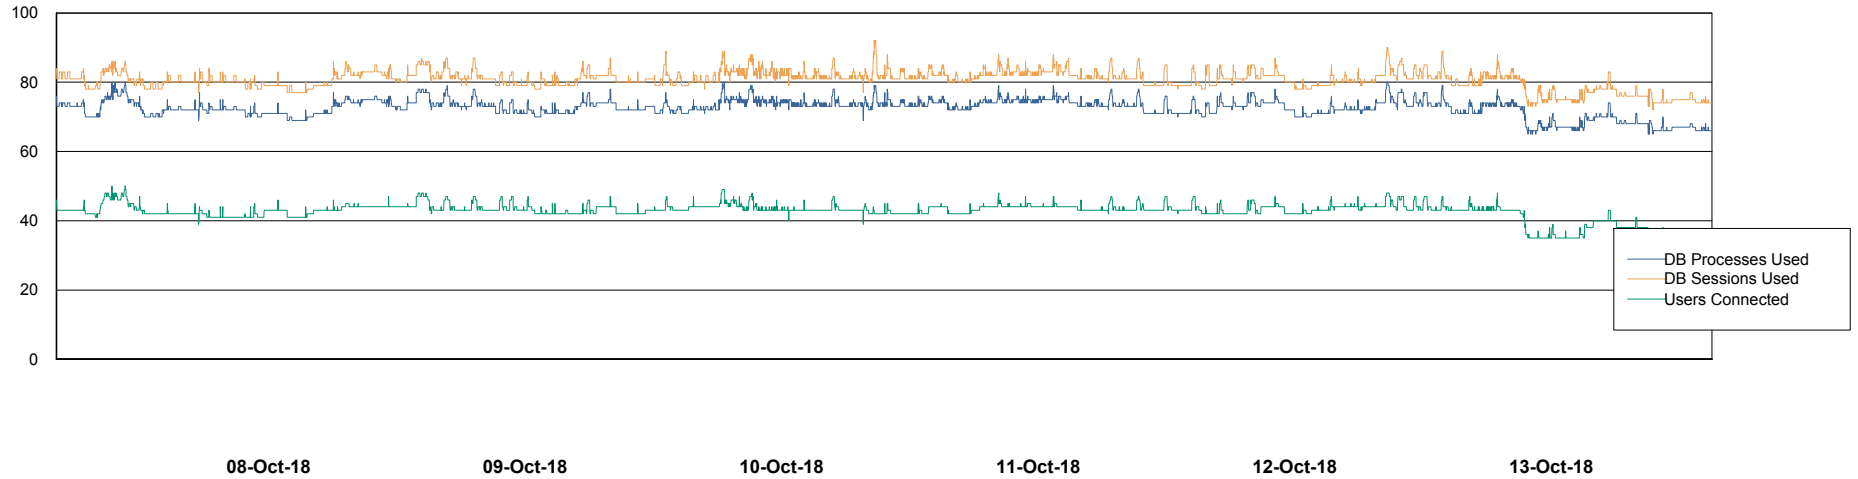

Database Performance RSSDB_Production