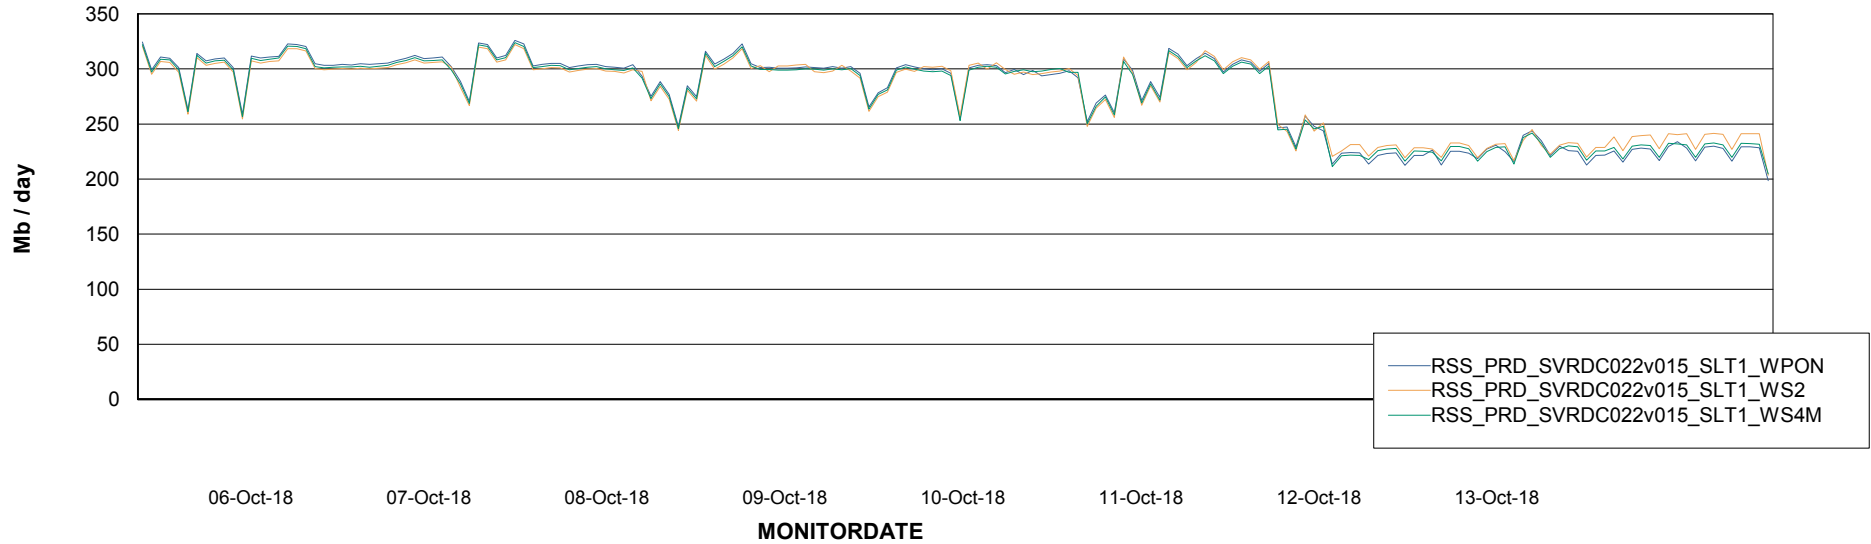

ABSSolute Application ReportServer Services

Avg memory used per ReportServer Service

Weekly SLA Customer Report

Customer RSS Production
Database ID 52

ABSSolute Web Component Services

Avg memory used per ABS Web component