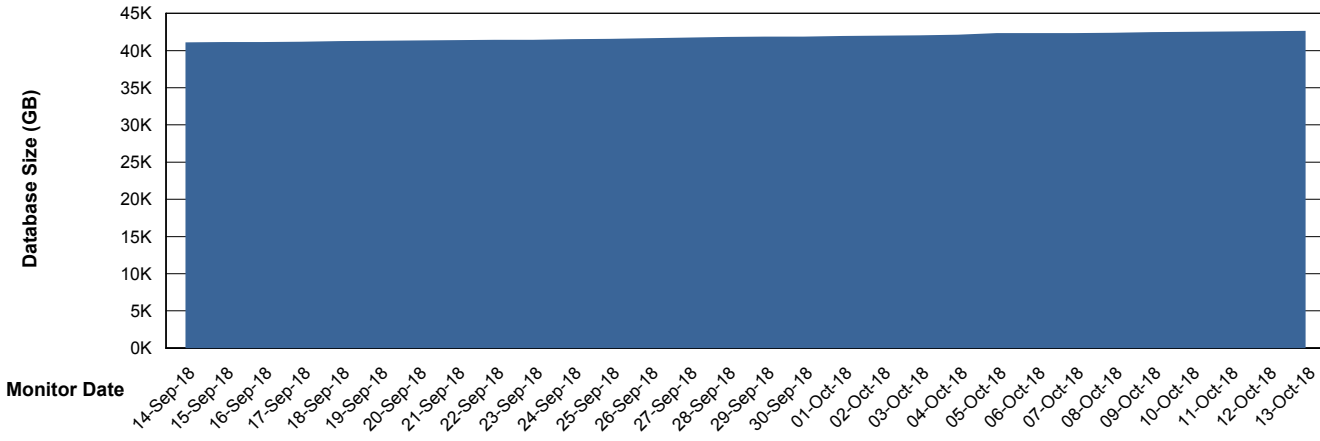

Weekly SLA Customer Report

Customer RSS Production
Database ID 52

Database Performance RSSDB_Production

Weekly SLA Customer Report

Customer RSS Production
Database ID 52

Database Performance RSSDB_Standby

Weekly SLA Customer Report

Customer RSS Production
 Database ID 52

DATABASE SIZE RSSDB_Production

Database growth over last month

Database Tablespace RSSDB_Production

Date	Tablespace Name	Filesize (Gb)	Usedsize (Gb)	Percentage free
13-Oct-18	ABSDATA	24,000	17,862	26
	INDX	30,000	23,442	22
12-Oct-18	ABSDATA	24,000	17,862	26
	INDX	30,000	23,433	22
11-Oct-18	ABSDATA	24,000	17,845	26
	INDX	30,000	23,408	22
10-Oct-18	ABSDATA	24,000	17,837	26
	INDX	30,000	23,359	22
09-Oct-18	ABSDATA	24,000	17,827	26
	INDX	30,000	23,307	22
08-Oct-18	ABSDATA	24,000	17,809	26
	INDX	30,000	23,279	22
07-Oct-18	ABSDATA	20,000	17,792	11
	INDX	27,000	23,234	14