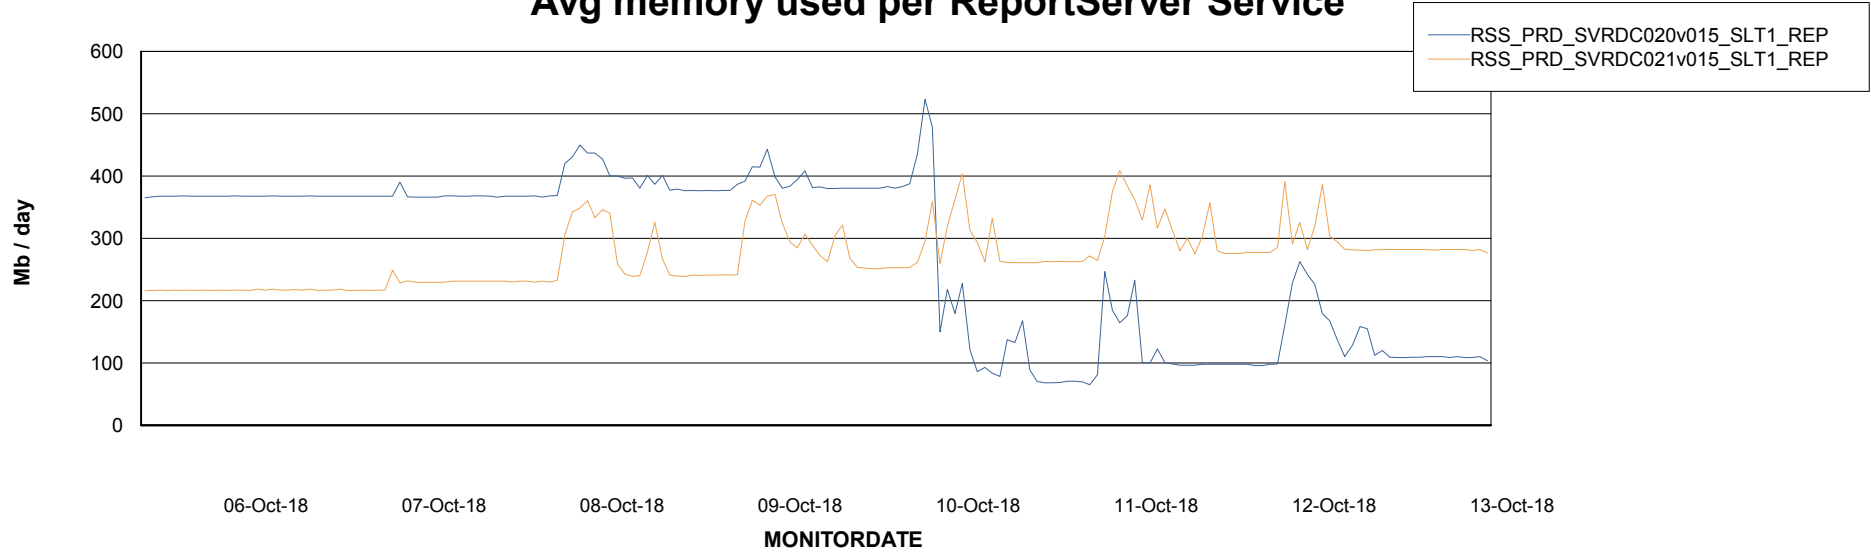

ABSSolute Application ReportServer Services

Avg memory used per ReportServer Service