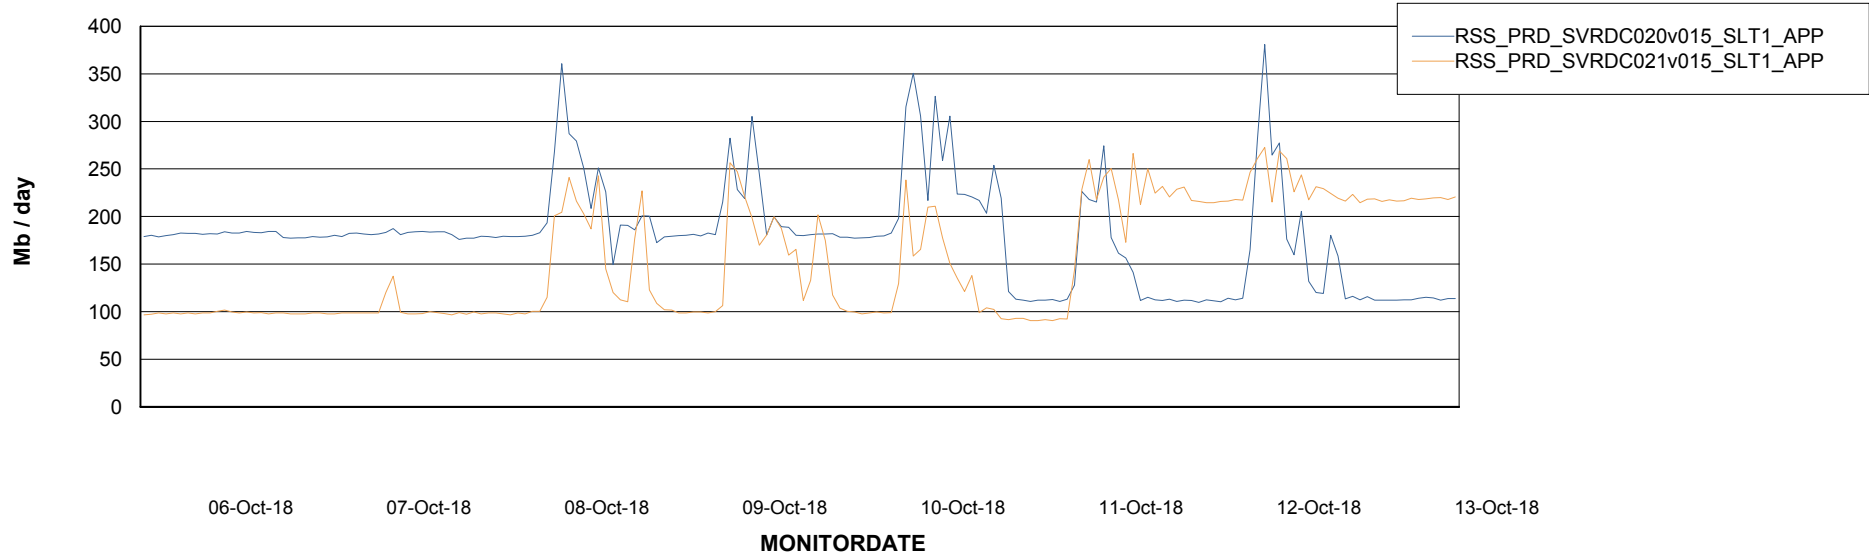

ABSSolute Application Server Services

Avg memory used per ABS Server Service