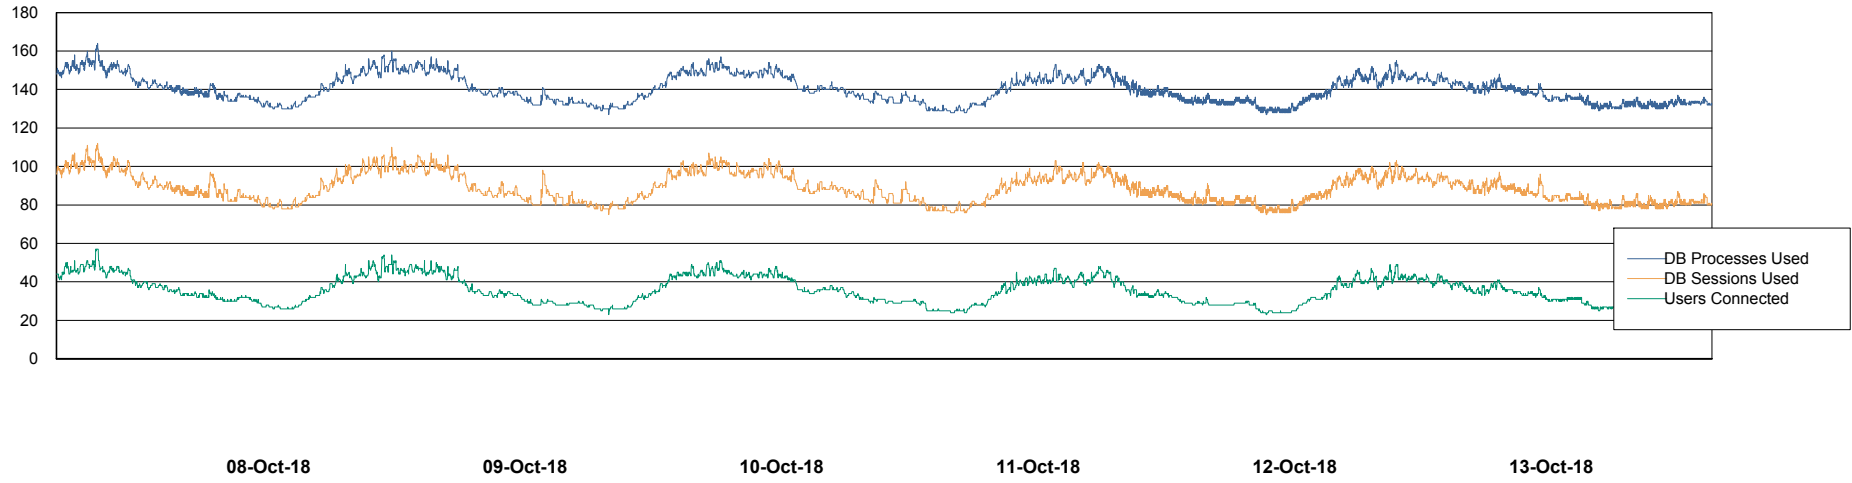

Harddisk Usage RFL_STB

	Free disk space on c: (%)	Total disk space on c: (Gb)	Free disk space on d: (%)	Total disk space on d: (Gb)	Free disk space on e: (%)	Total disk space on e: (Gb)	Free disk space on f: (%)	Total disk space on f: (Gb)
13-Oct-18	54	195	83	559	62	559	84	363
12-Oct-18	54	195	83	559	62	559	84	363
11-Oct-18	53	195	83	559	62	559	84	363
10-Oct-18	54	195	83	559	62	559	85	363
09-Oct-18	54	195	83	559	62	559	85	363
08-Oct-18	54	195	83	559	62	559	86	363
07-Oct-18	54	195	83	559	62	559	86	363

Weekly SLA Customer Report

Customer RFL_Production
Database ID 36

Database Performance RFLDB_Production

Weekly SLA Customer Report

Customer RFL_Production
Database ID 36

Database Performance RFLDB_Standby

Weekly SLA Customer Report