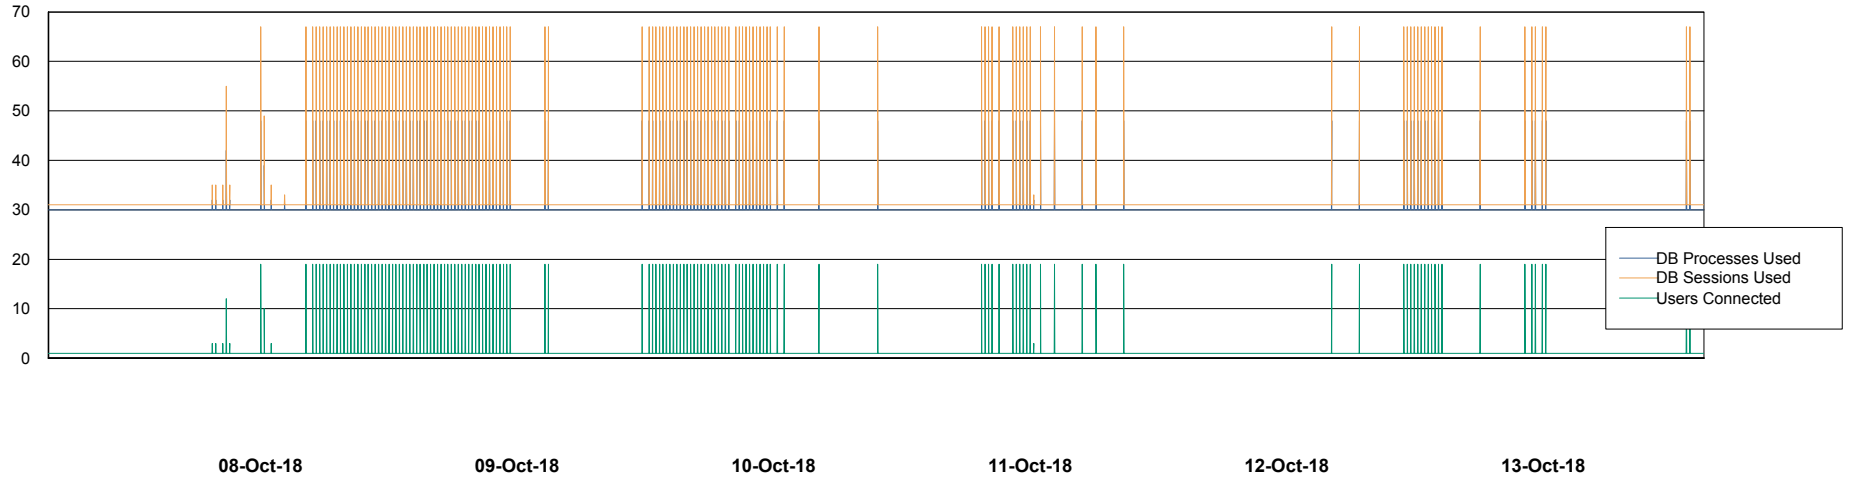

Weekly SLA Customer Report

Customer RFL_Production
Database ID 36

Database Performance RFLDB_Production

Weekly SLA Customer Report

Customer RFL_Production
Database ID 36

Database Performance RFLDB_Standby

Weekly SLA Customer Report

Customer RFL_Production
 Database ID 36

DATABASE SIZE RFLDB_Production

Database growth over last month

Database Tablespace RFLDB_Production

Date	Tablespace Name	Filesize (Gb)	Usedsize (Gb)	Percentage free
13-Oct-18	ABSDATA	52	45	13
	INDX	130	105	19
12-Oct-18	ABSDATA	52	45	13
	INDX	130	105	19
11-Oct-18	ABSDATA	52	45	13
	INDX	130	105	19
10-Oct-18	ABSDATA	52	45	13
	INDX	130	105	19
09-Oct-18	ABSDATA	52	45	13
	INDX	130	105	19
08-Oct-18	ABSDATA	52	45	13
	INDX	130	105	19
07-Oct-18	ABSDATA	52	45	13
	INDX	130	105	19