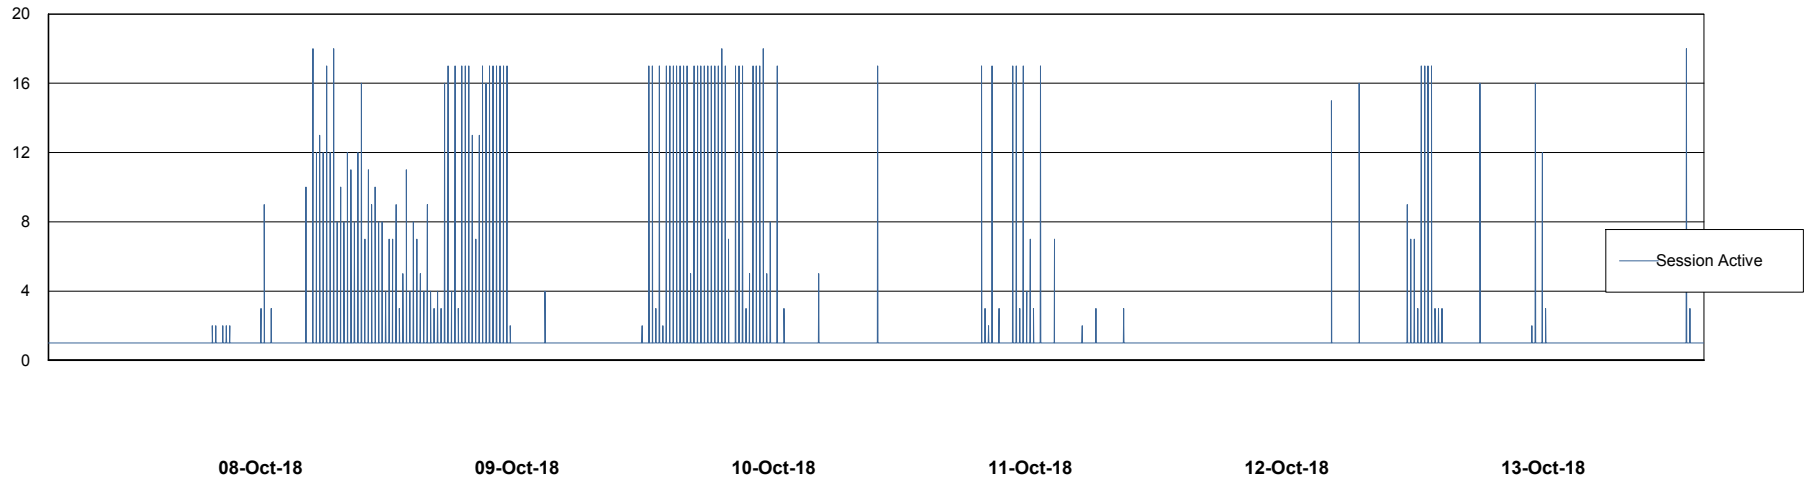

Weekly SLA Customer Report

Customer RFL_Production
Database ID 36

Database Performance RFLDB_Production

Weekly SLA Customer Report

Customer RFL_Production
Database ID 36

Database Performance RFLDB_Standby

Weekly SLA Customer Report

Customer RFL_Production
 Database ID 36

DATABASE SIZE RFLDB_Production

Database growth over last month

Database Tablespace RFLDB_Production

Date	Tablespace Name	Filesize (Gb)	Usedsize (Gb)	Percentage free
13-Oct-18	ABSDATA	52	45	13
	INDX	130	105	19
12-Oct-18	ABSDATA	52	45	13
	INDX	130	105	19
11-Oct-18	ABSDATA	52	45	13
	INDX	130	105	19
10-Oct-18	ABSDATA	52	45	13
	INDX	130	105	19
09-Oct-18	ABSDATA	52	45	13
	INDX	130	105	19
08-Oct-18	ABSDATA	52	45	13
	INDX	130	105	19
07-Oct-18	ABSDATA	52	45	13
	INDX	130	105	19