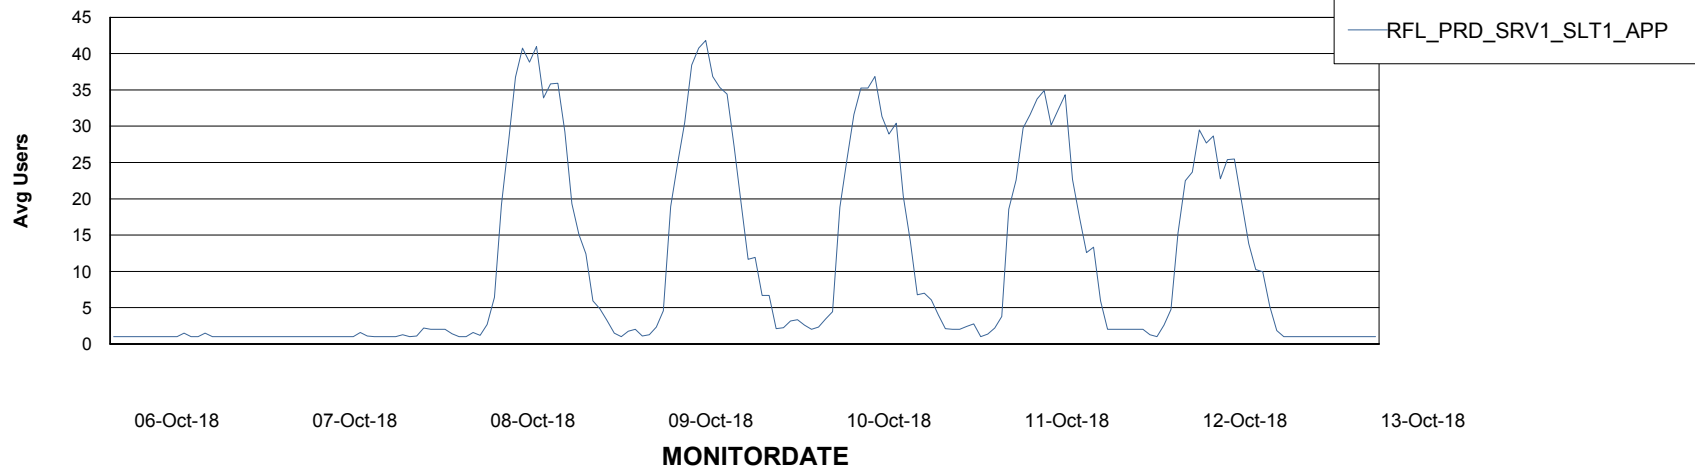

Weekly SLA Customer Report

Customer RFL_Production
Database ID 36

ABSolute Application Server Services

Avg memory used per ABS Server Service

Avg users per day per ABS server

Weekly SLA Customer Report

Customer RFL_Production
Database ID 36