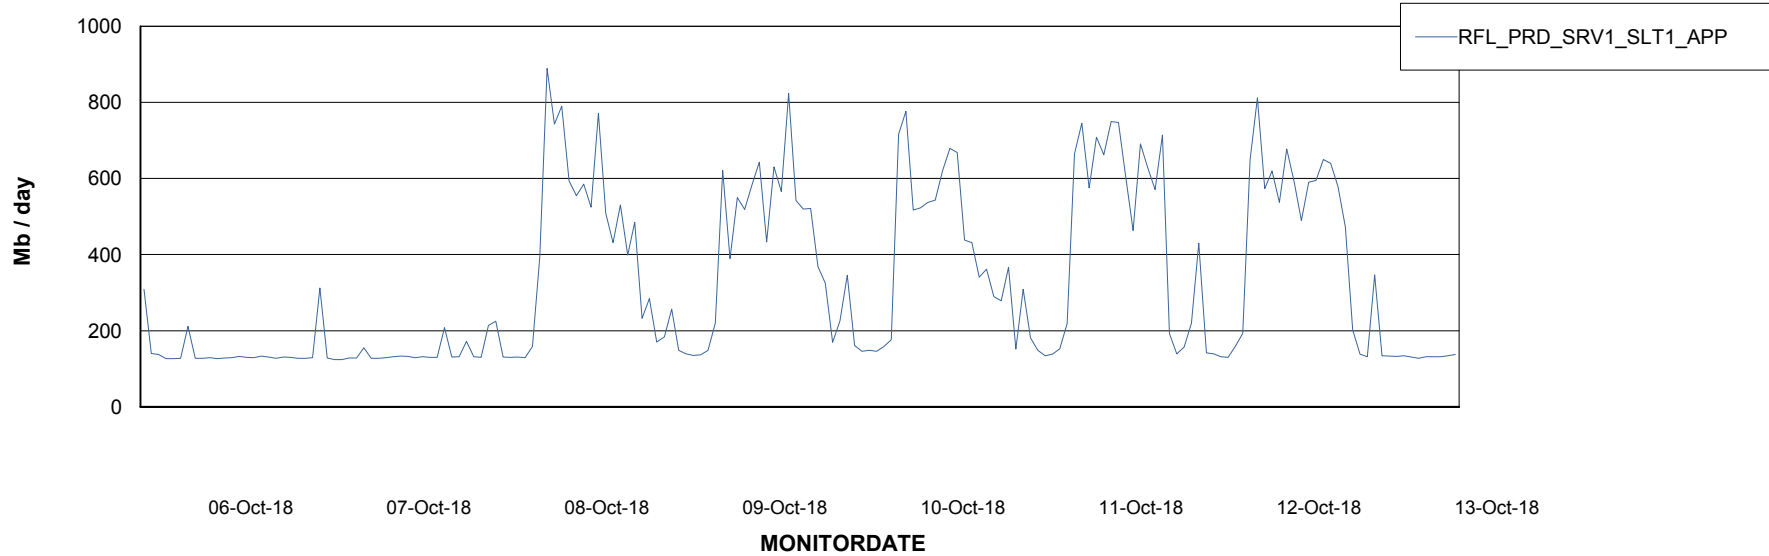

Customer RFL_Production
 Database ID 36

DATABASE SIZE RFLDB_Production

Database growth over last month

Database Tablespace RFLDB_Production

Date	Tablespace Name	Filesize (Gb)	Usedsize (Gb)	Percentage free
13-Oct-18	ABSDATA	52	45	13
	INDX	130	105	19
12-Oct-18	ABSDATA	52	45	13
	INDX	130	105	19
11-Oct-18	ABSDATA	52	45	13
	INDX	130	105	19
10-Oct-18	ABSDATA	52	45	13
	INDX	130	105	19
09-Oct-18	ABSDATA	52	45	13
	INDX	130	105	19
08-Oct-18	ABSDATA	52	45	13
	INDX	130	105	19
07-Oct-18	ABSDATA	52	45	13
	INDX	130	105	19

Weekly SLA Customer Report

Customer RFL_Production
Database ID 36

ABSolute Application Server Services

Avg memory used per ABS Server Service

Avg users per day per ABS server

Weekly SLA Customer Report

Customer RFL_Production
Database ID 36