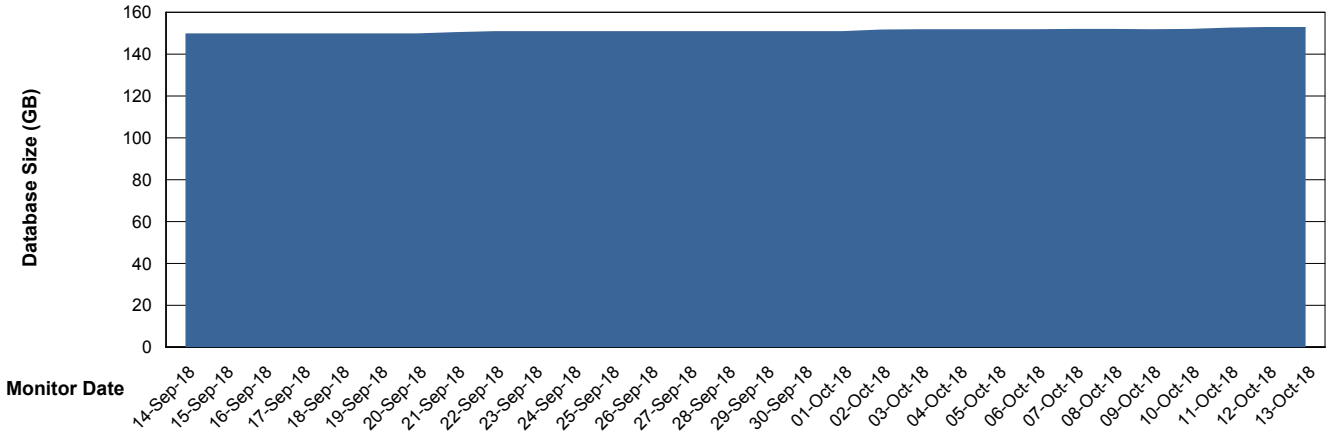

Weekly SLA Customer Report

Customer RFL_Production
Database ID 36

Database Performance RFLDB_Production

Weekly SLA Customer Report

Customer RFL_Production
Database ID 36

Database Performance RFLDB_Standby

Weekly SLA Customer Report

Customer RFL_Production
 Database ID 36

DATABASE SIZE RFLDB_Production

Database growth over last month

Database Tablespace RFLDB_Production

Date	Tablespace Name	Filesize (Gb)	Usedsize (Gb)	Percentage free
13-Oct-18	ABSDATA	52	45	13
	INDX	130	105	19
12-Oct-18	ABSDATA	52	45	13
	INDX	130	105	19
11-Oct-18	ABSDATA	52	45	13
	INDX	130	105	19
10-Oct-18	ABSDATA	52	45	13
	INDX	130	105	19
09-Oct-18	ABSDATA	52	45	13
	INDX	130	105	19
08-Oct-18	ABSDATA	52	45	13
	INDX	130	105	19
07-Oct-18	ABSDATA	52	45	13
	INDX	130	105	19