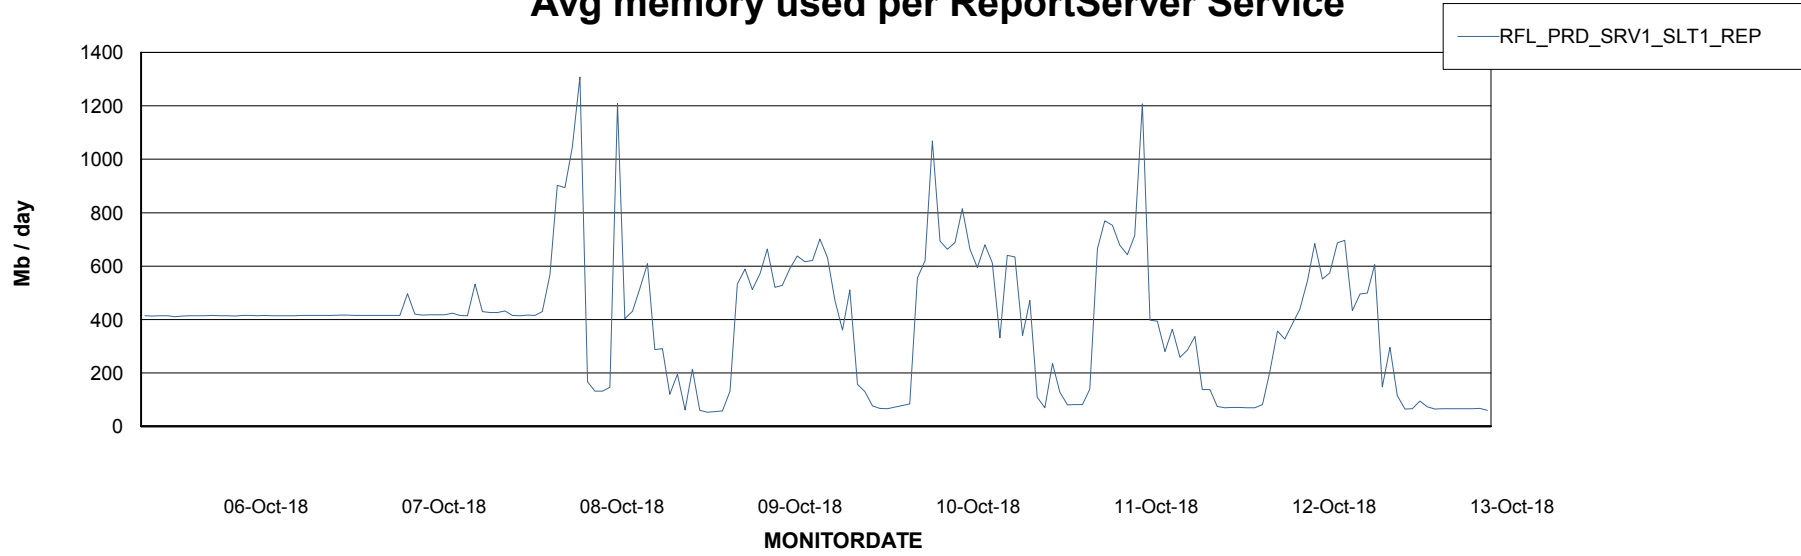

ABSSolute Application ReportServer Services

Avg memory used per ReportServer Service