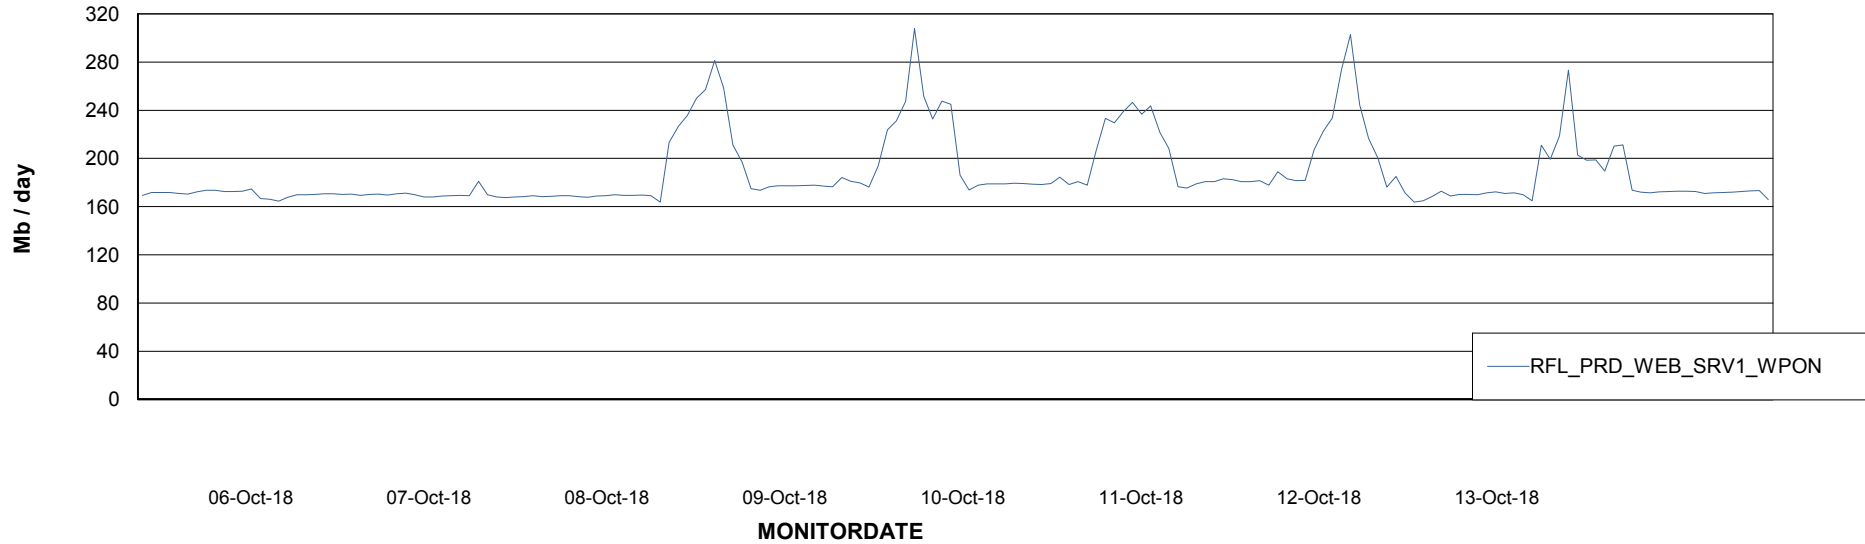

ABSSolute Application ReportServer Services

Avg memory used per ReportServer Service

Weekly SLA Customer Report

Customer RFL_Production
Database ID 36

ABSSolute Web Component Services

Avg memory used per ABS Web component