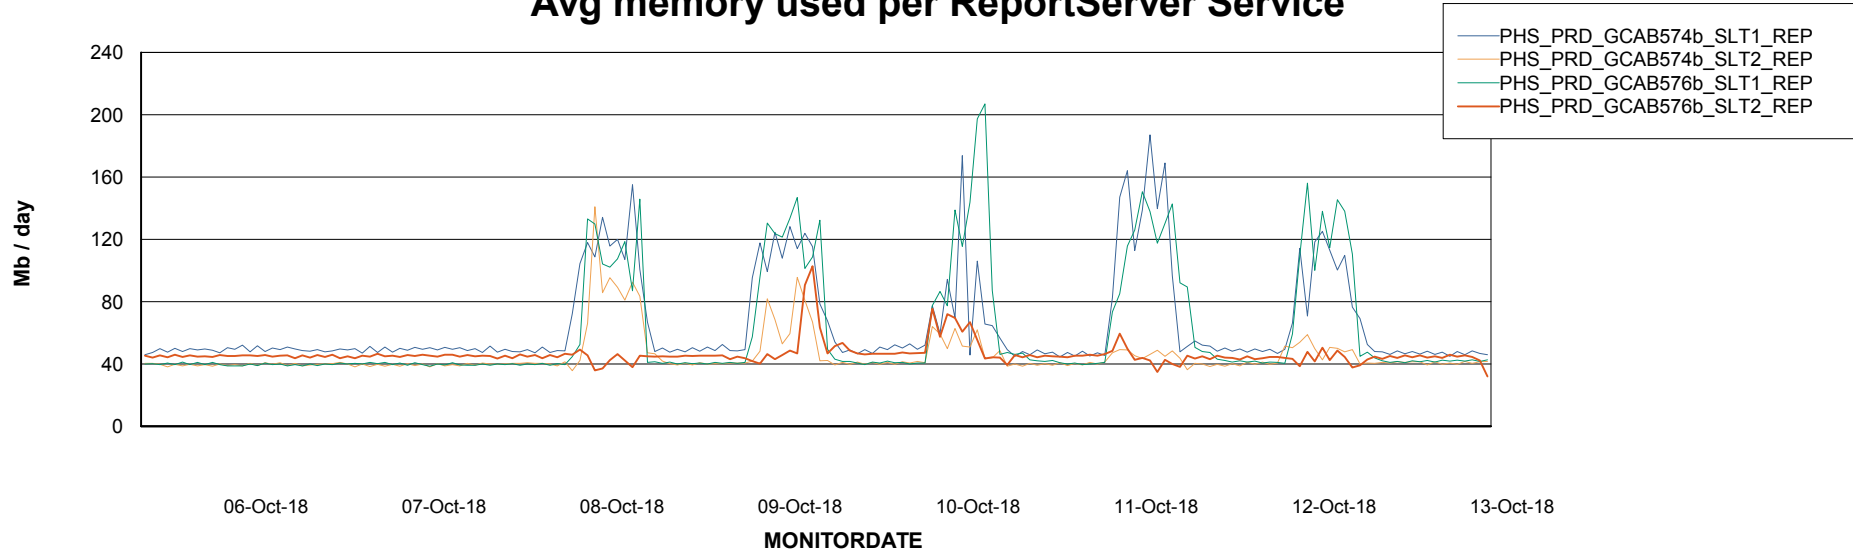

Avg memory used per ABS Server Service

Avg users per day per ABS server

Weekly SLA Customer Report

Customer PHS_Production
Database ID 47

ABSSolute Application ReportServer Services

Avg memory used per ReportServer Service