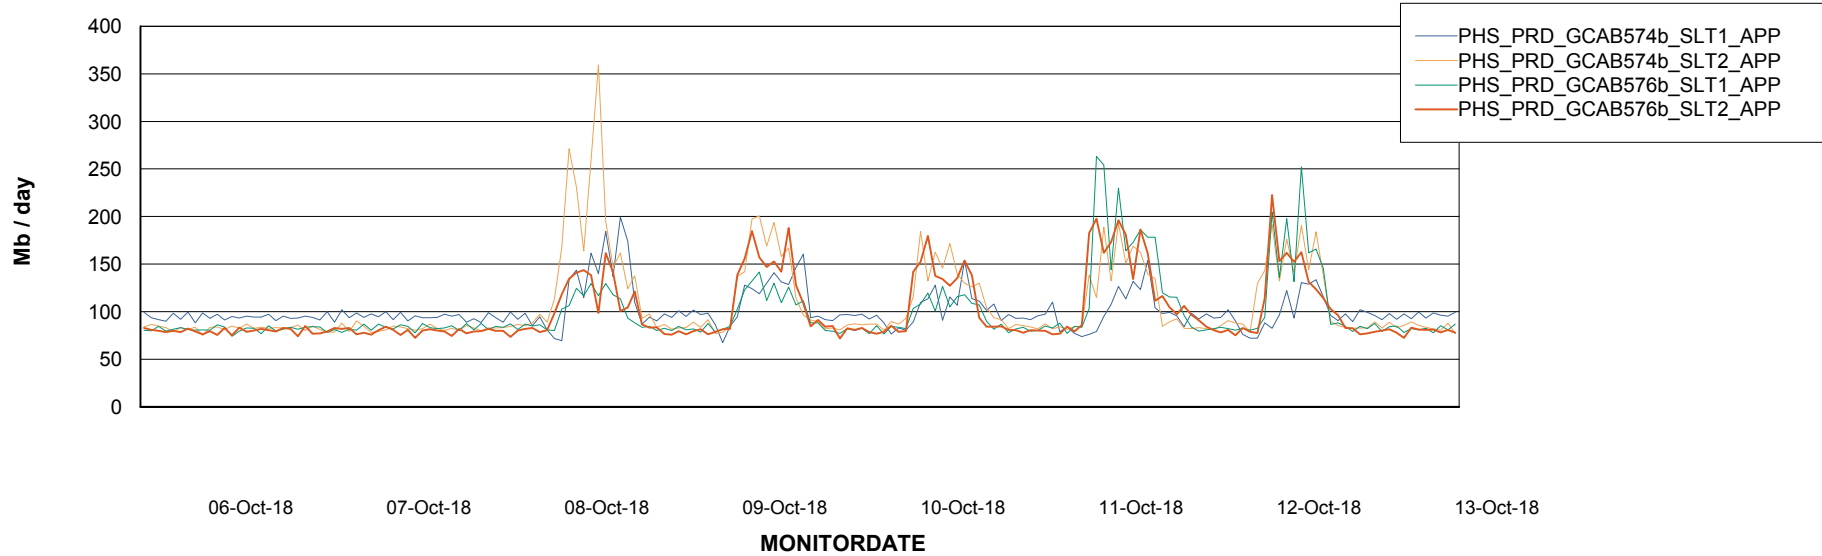

ABSSolute Application Server Services

Avg memory used per ABS Server Service