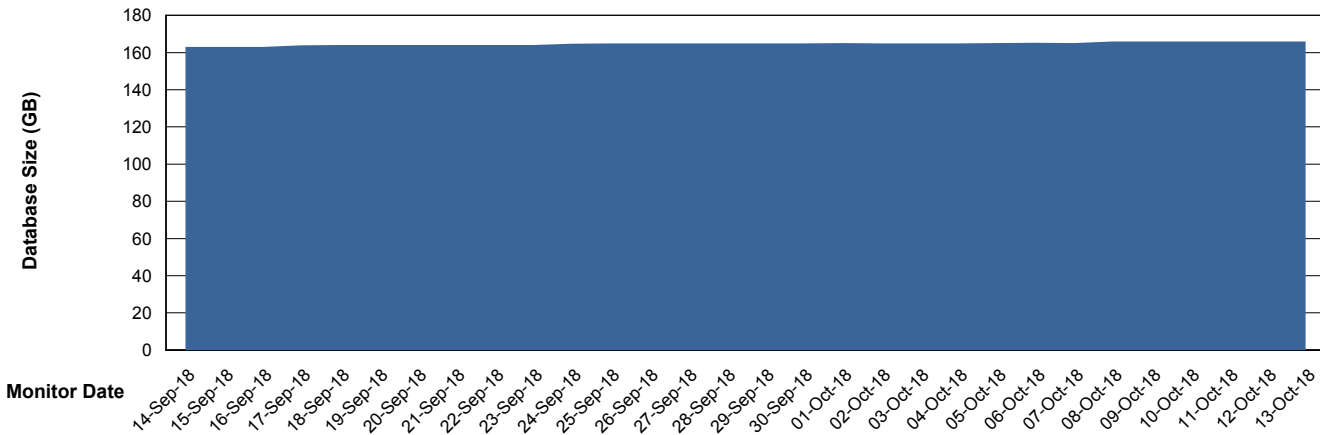

DATABASE SIZE PHSDB_Production

Database growth over last month