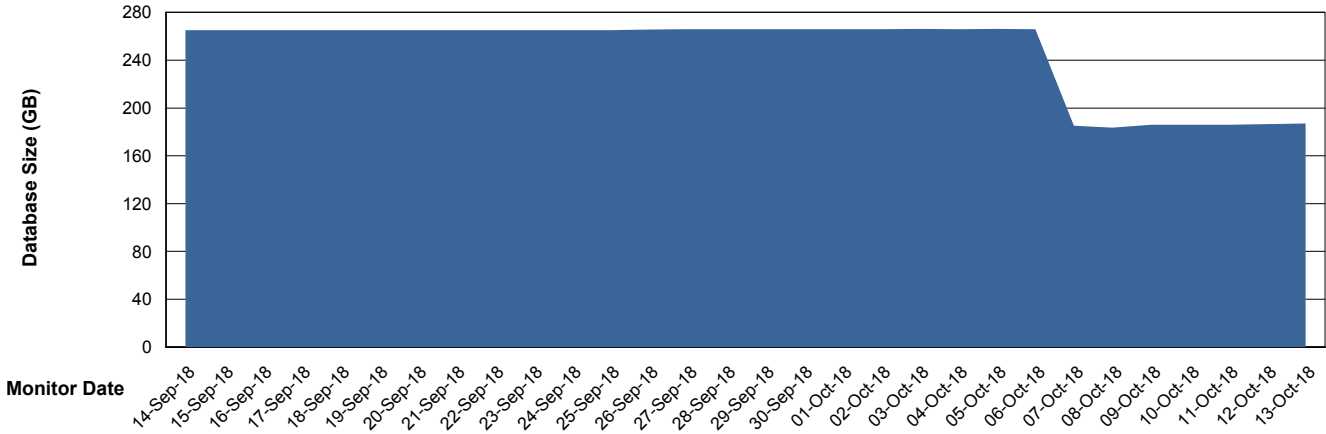

DATABASE SIZE PCODB_Production

Database growth over last month

Database Tablespace PCODB_Production

Date	Tablespace Name	Filesize (Gb)	Usedsize (Gb)	Percentage free
13-Oct-18	ABSDATA	150	79	47
	INDX	200	106	47
12-Oct-18	ABSDATA	150	79	47
	INDX	200	106	47
11-Oct-18	ABSDATA	150	79	47
	INDX	200	105	48
10-Oct-18	ABSDATA	150	79	47
	INDX	200	105	48
09-Oct-18	ABSDATA	150	79	47
	INDX	200	105	48
08-Oct-18	ABSDATA	150	79	47
	INDX	200	105	48
07-Oct-18	ABSDATA	150	89	41
	INDX	202	176	13