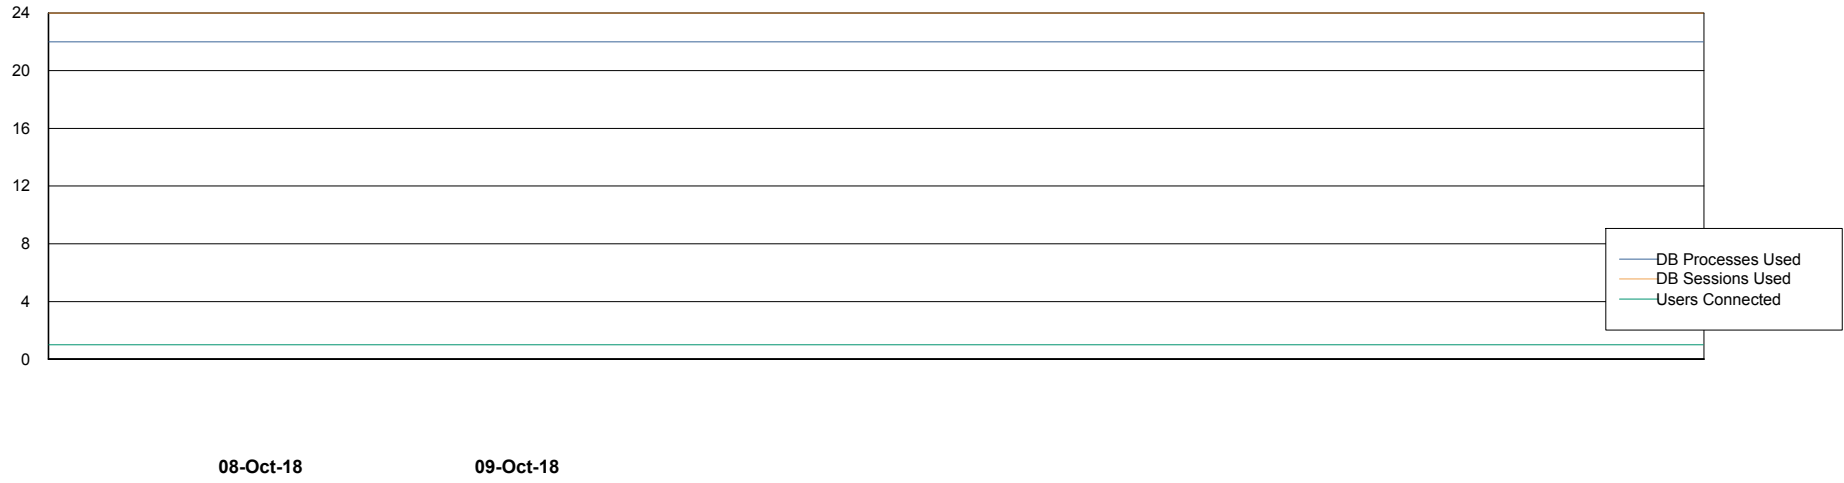

Weekly SLA Customer Report

Customer PCO Production
Database ID 44

Database Performance PCODB_Production

Weekly SLA Customer Report

Customer PCO Production
Database ID 44

Database Performance PCODB_Standby

Weekly SLA Customer Report