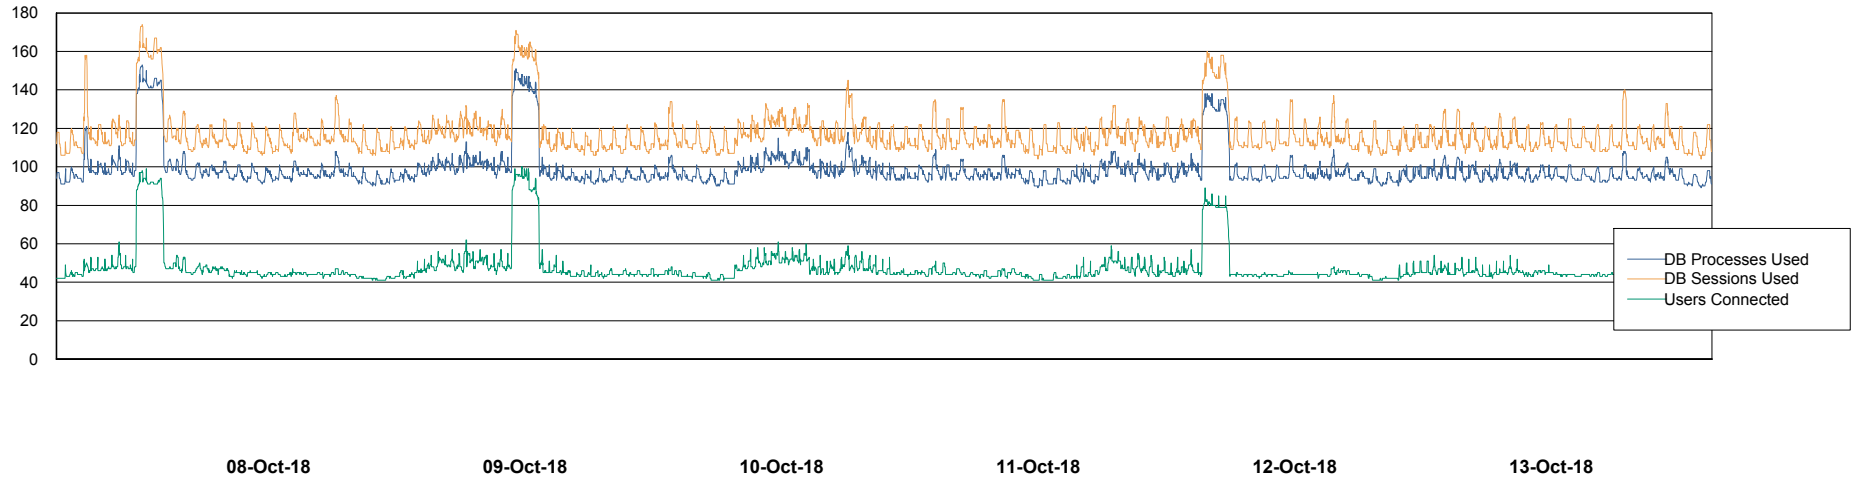

Weekly SLA Customer Report

Customer PCO Production
Database ID 44

Database Performance PCODB_Production

Weekly SLA Customer Report

Customer PCO Production
Database ID 44

Database Performance PCODB_Standby

Weekly SLA Customer Report