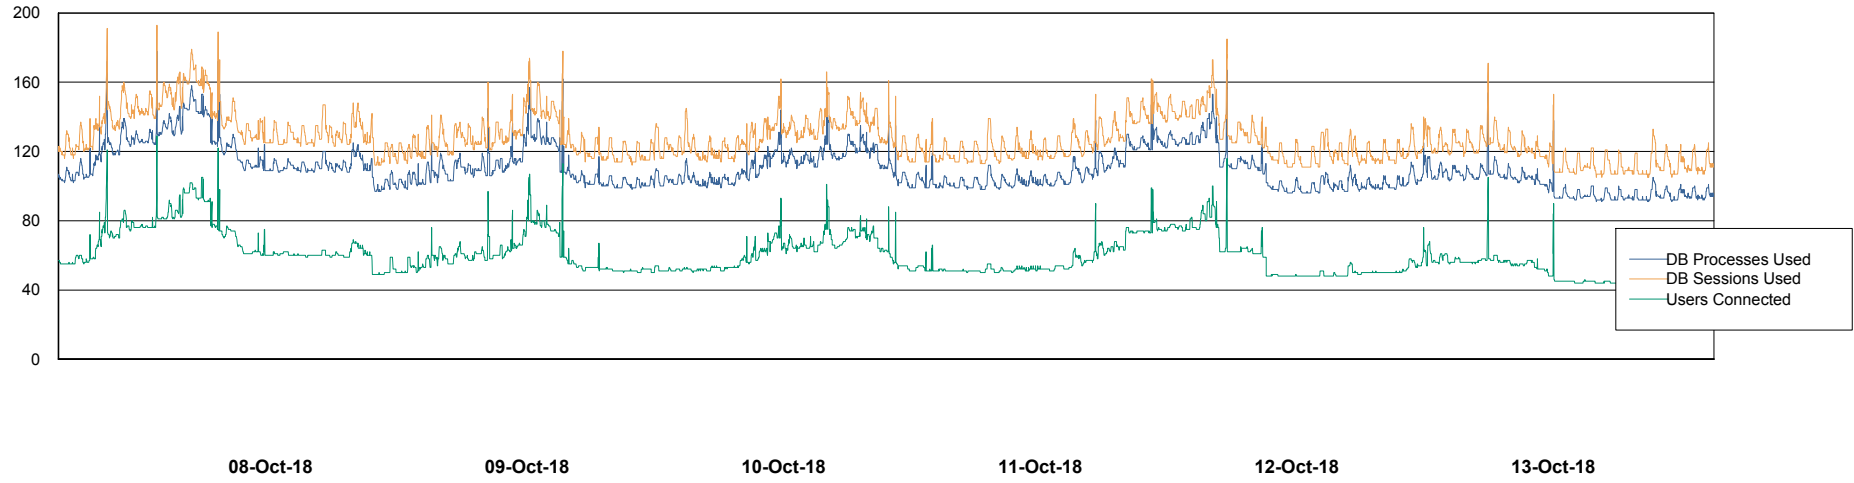

Weekly SLA Customer Report

Customer NIX_Production
Database ID 51

Database Performance NIXDB_BI

Weekly SLA Customer Report

Customer NIX_Production
Database ID 51

Database Performance NIXDB_Production

Weekly SLA Customer Report