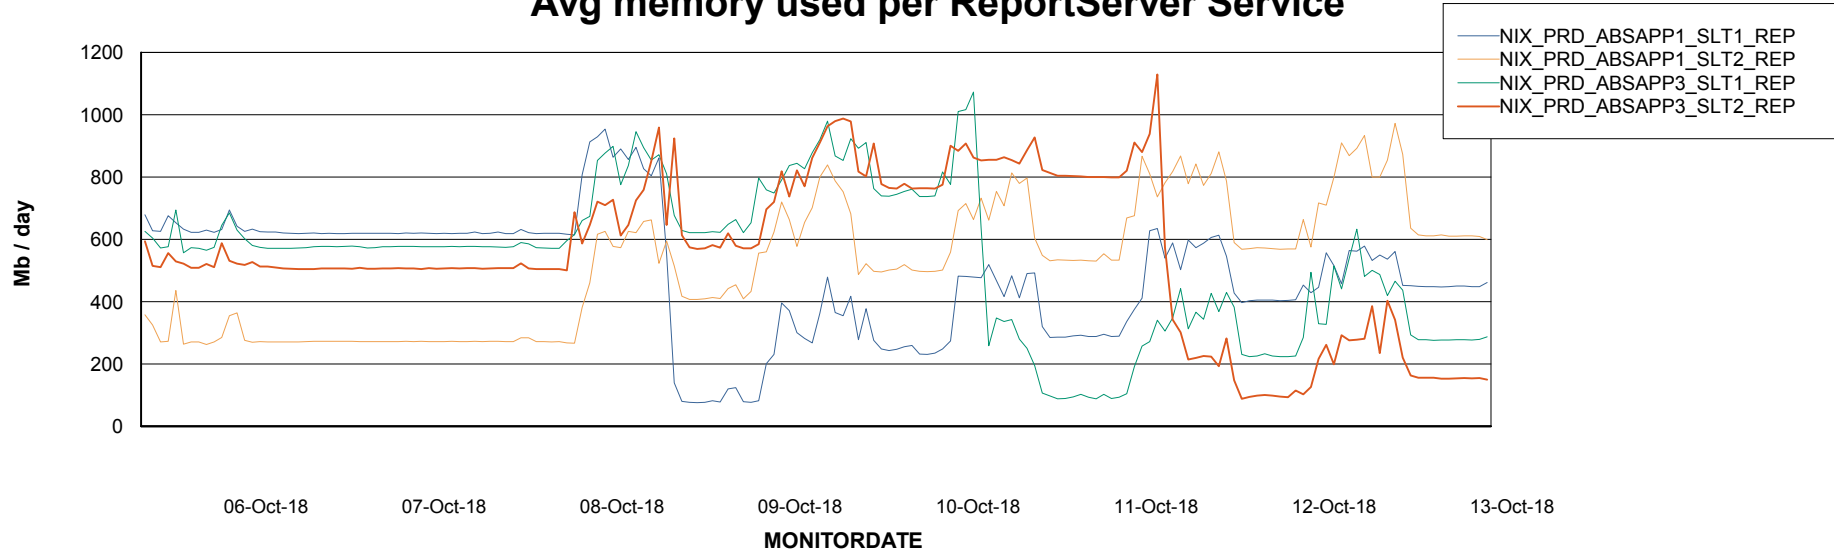

Avg users per day per ABS server

Weekly SLA Customer Report

Customer NIX_Production
Database ID 51

ABSSolute Application ReportServer Services

Avg memory used per ReportServer Service

Weekly SLA Customer Report