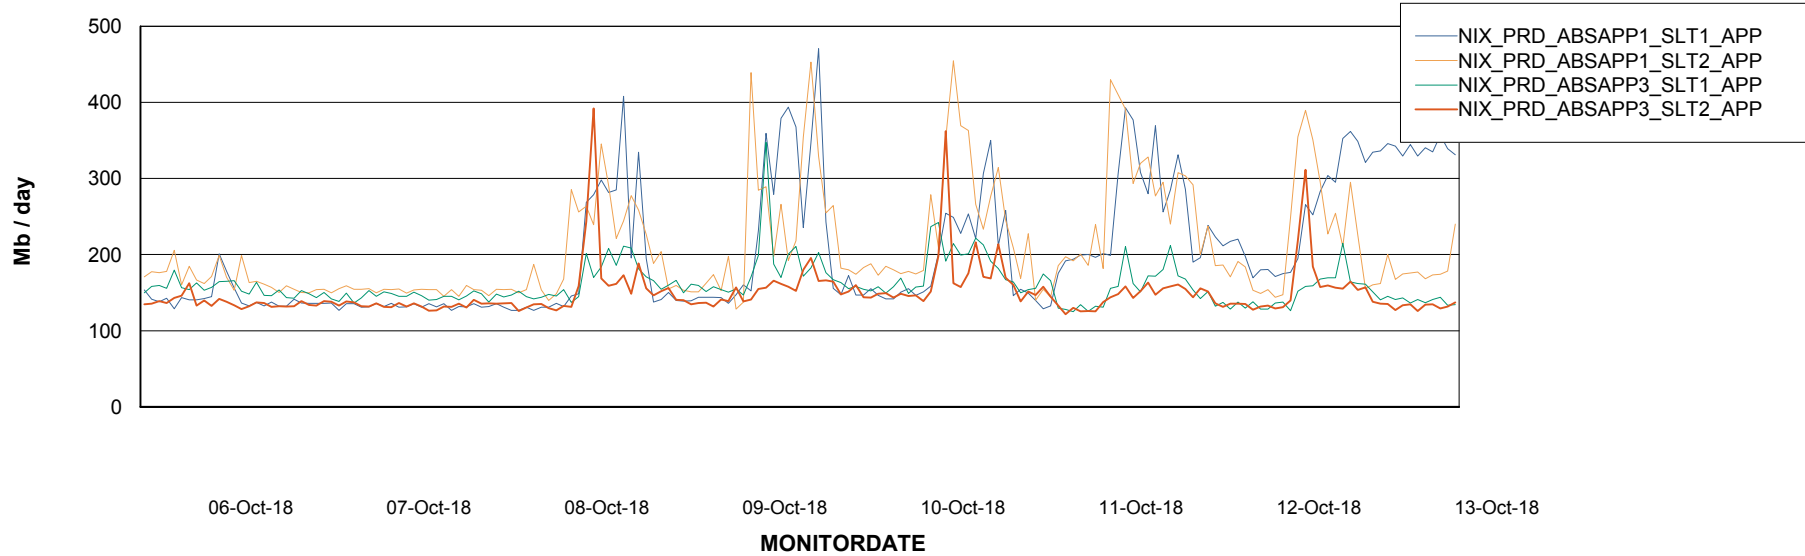

Standby Database Health NIX_Production

Recovery lag for last 7 days

Weekly SLA Customer Report

Customer NIX_Production
Database ID 51

ABSSolute Application Server Services

Avg memory used per ABS Server Service