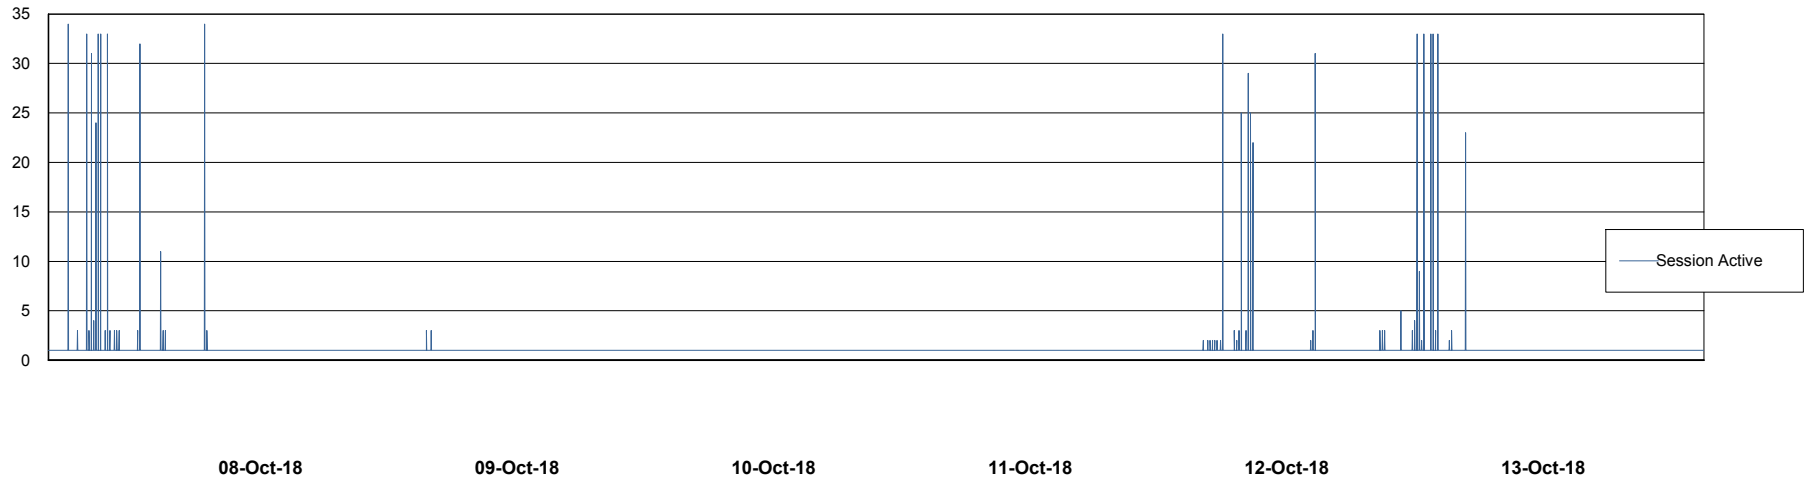

Database Performance NIXDB_Standby