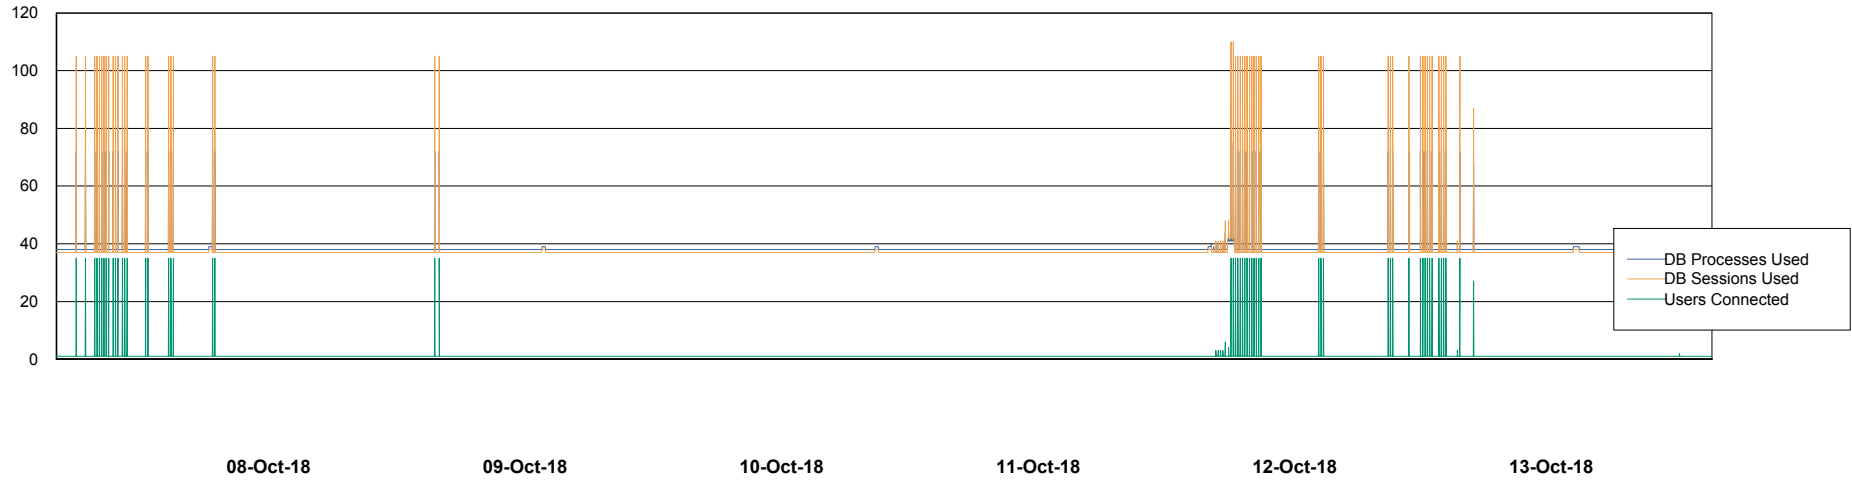

Database Performance NIXDB_Standby