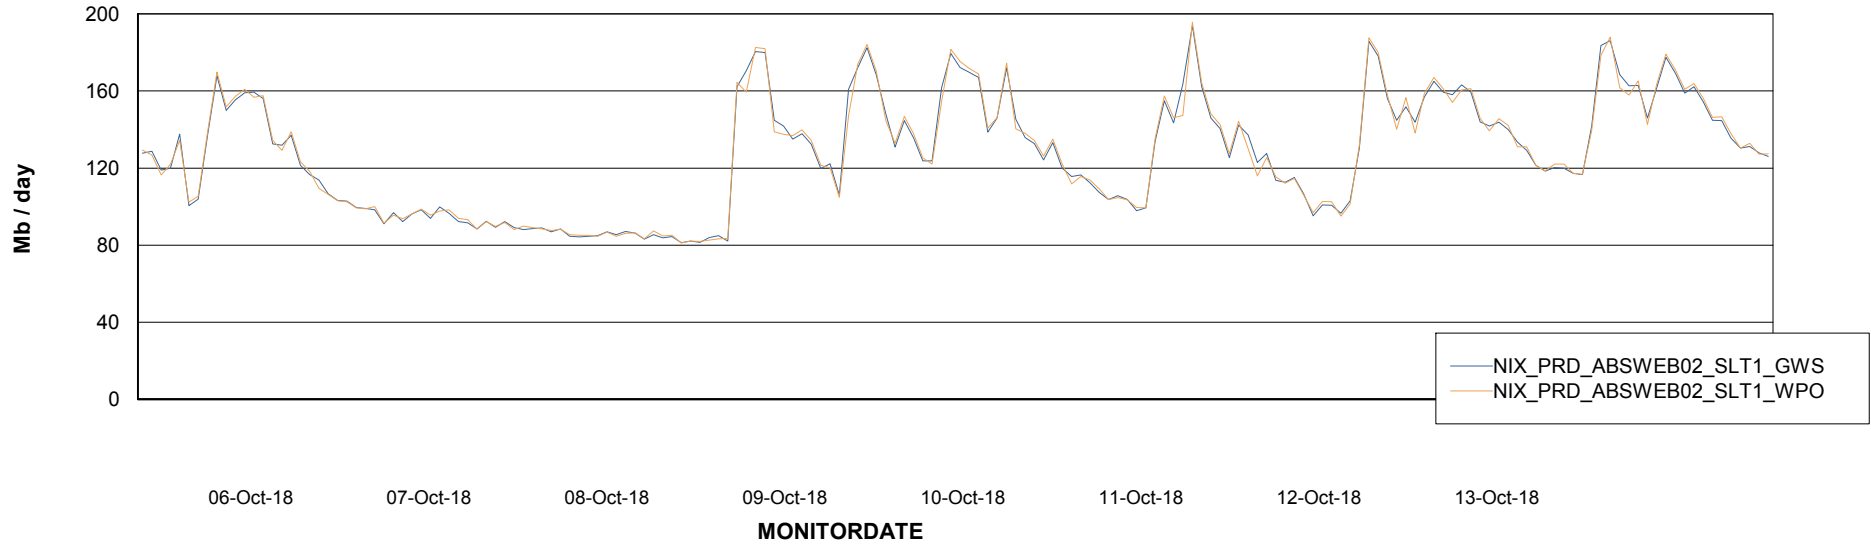

ABSSolute Web Component Services

Avg memory used per ABS Web component