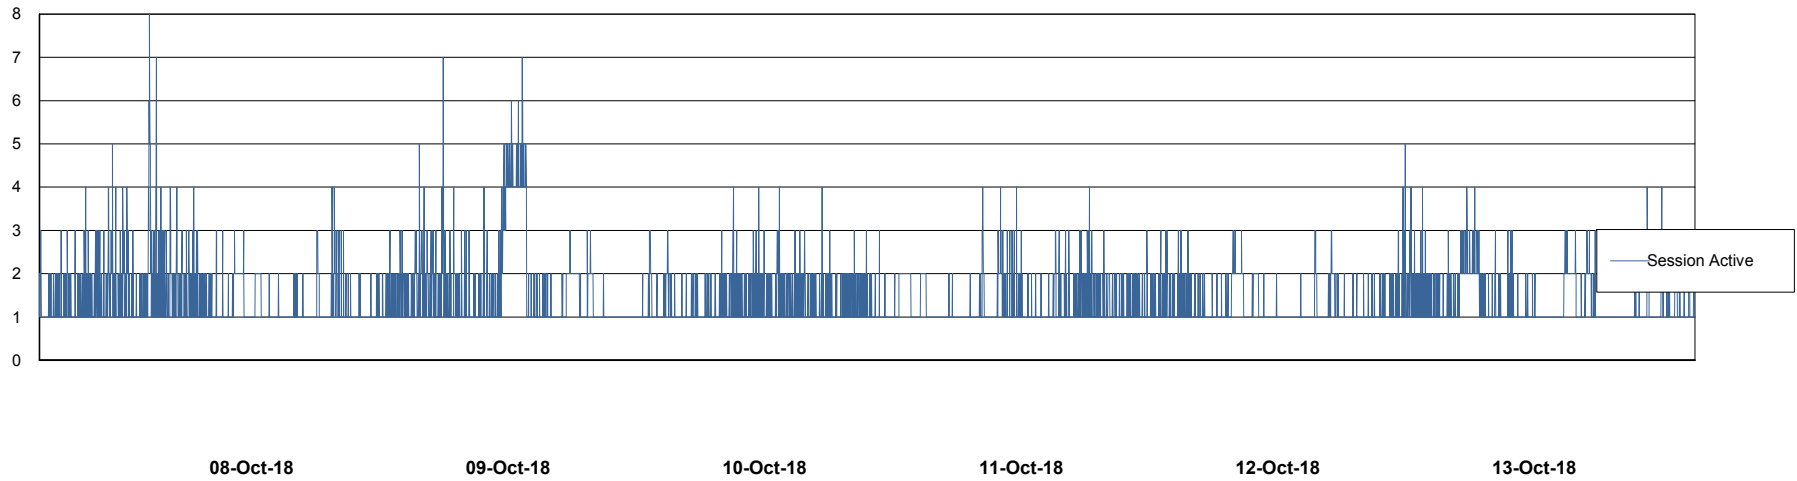

Weekly SLA Customer Report

Customer NIX_Production
Database ID 51

Database Performance NIXDB_BI

Weekly SLA Customer Report

Customer NIX_Production
Database ID 51

Database Performance NIXDB_Production

Weekly SLA Customer Report