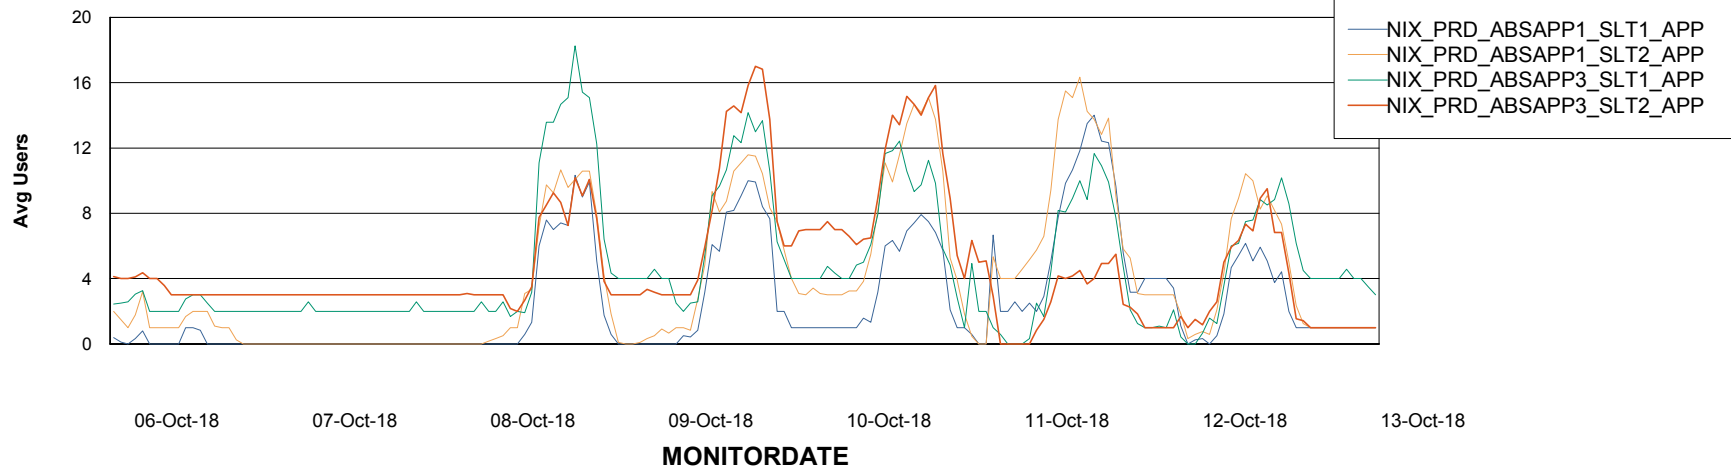

Avg users per day per ABS server