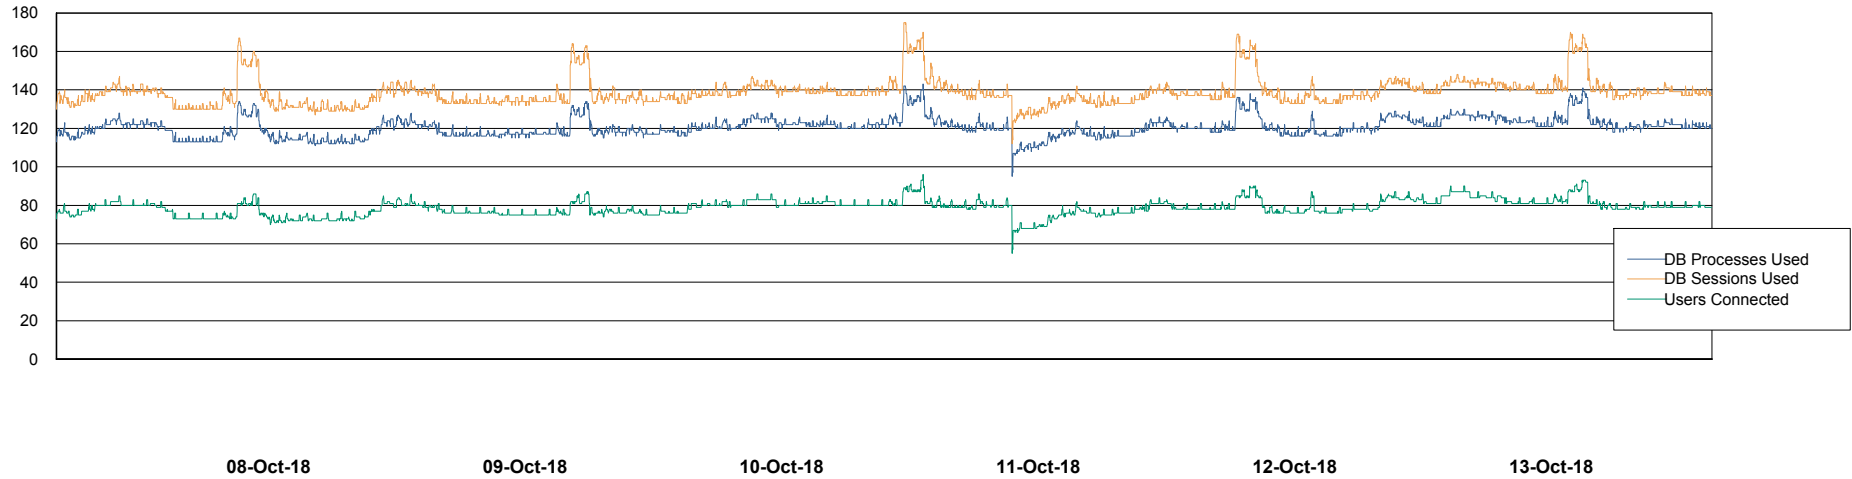

Database Performance LLGDB_Production