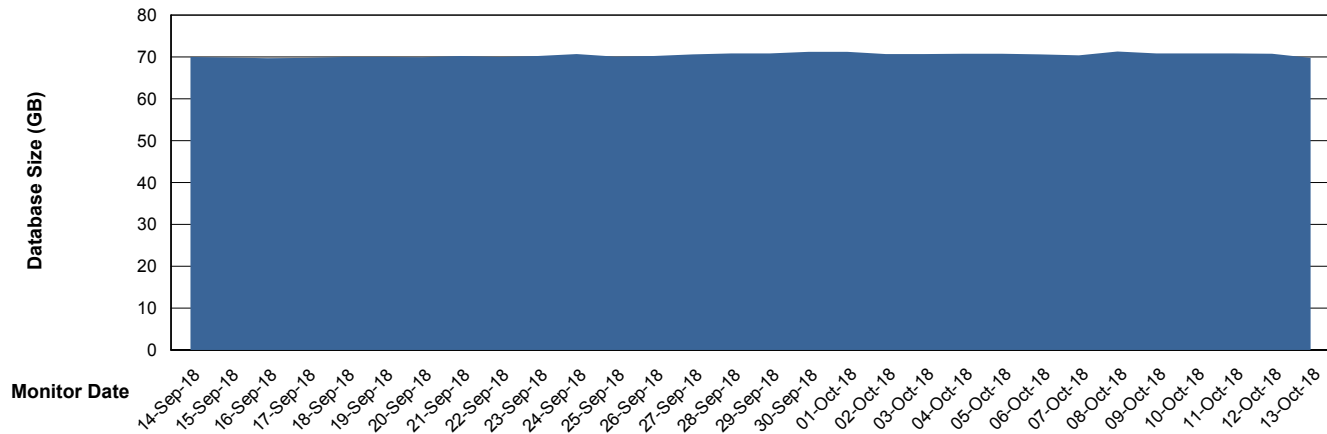

DATABASE SIZE LLGDBBI_Production

Database growth over last month