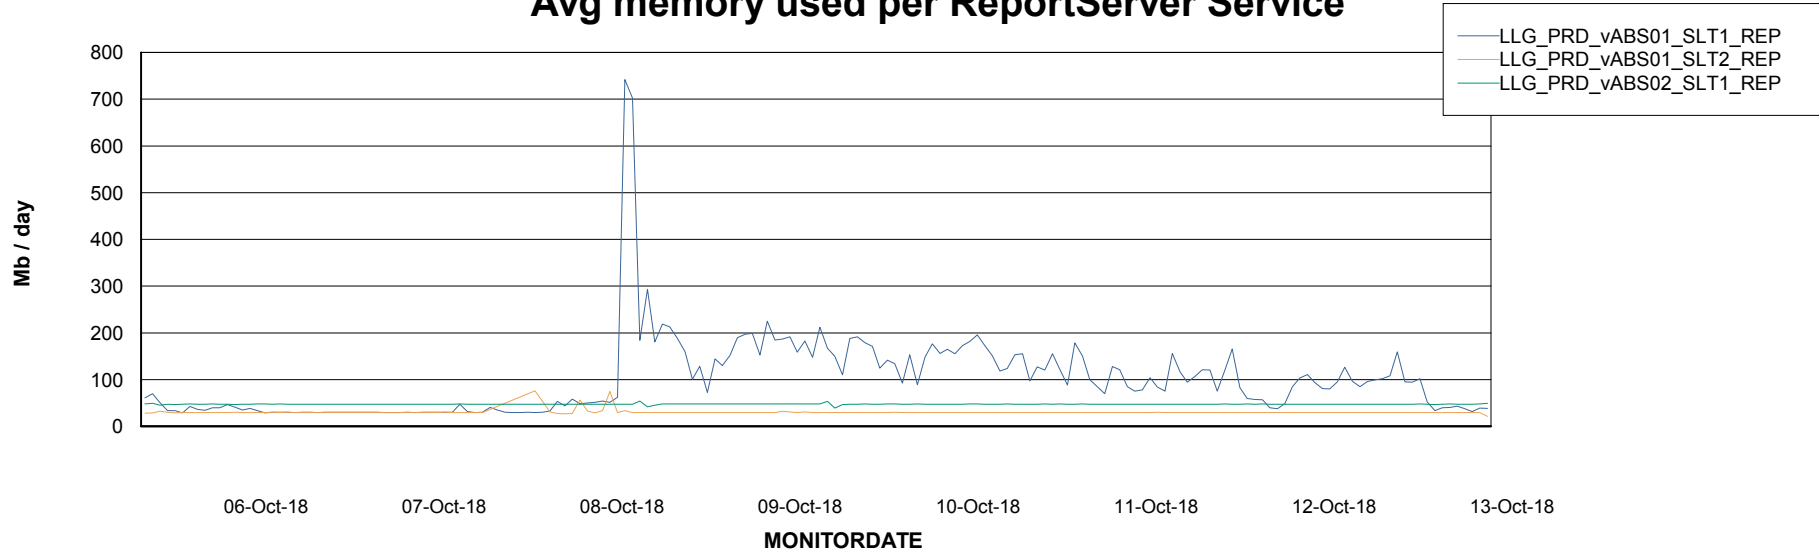

ABSSolute Application ReportServer Services

Avg memory used per ReportServer Service