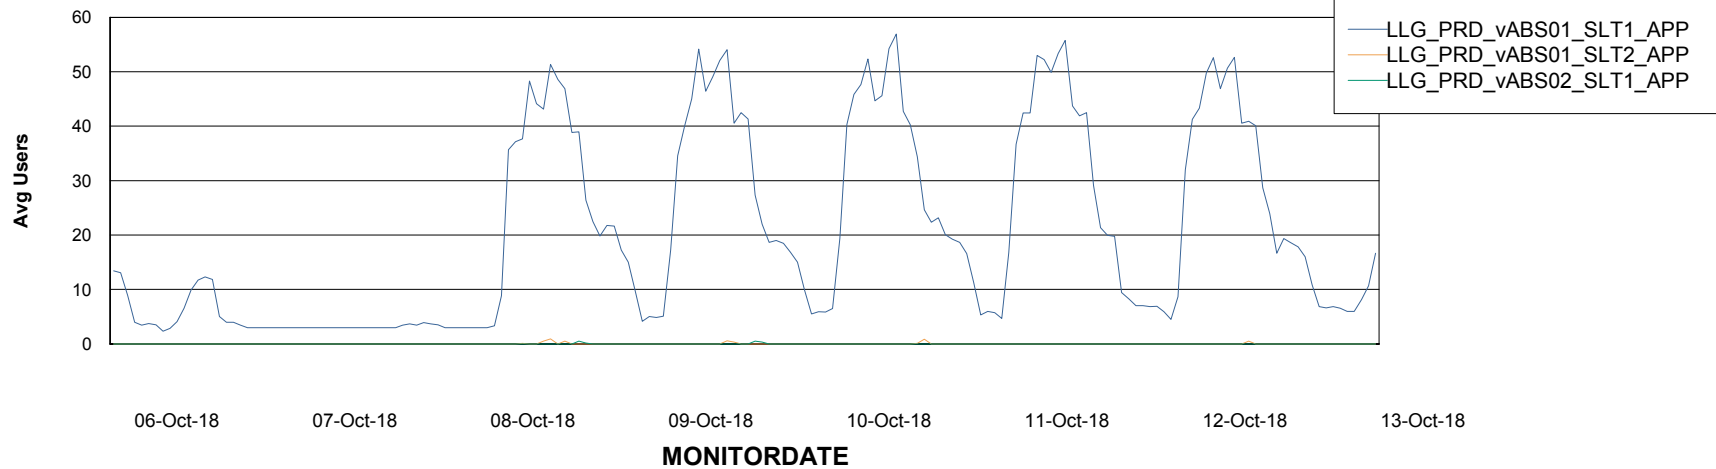

Avg users per day per ABS server