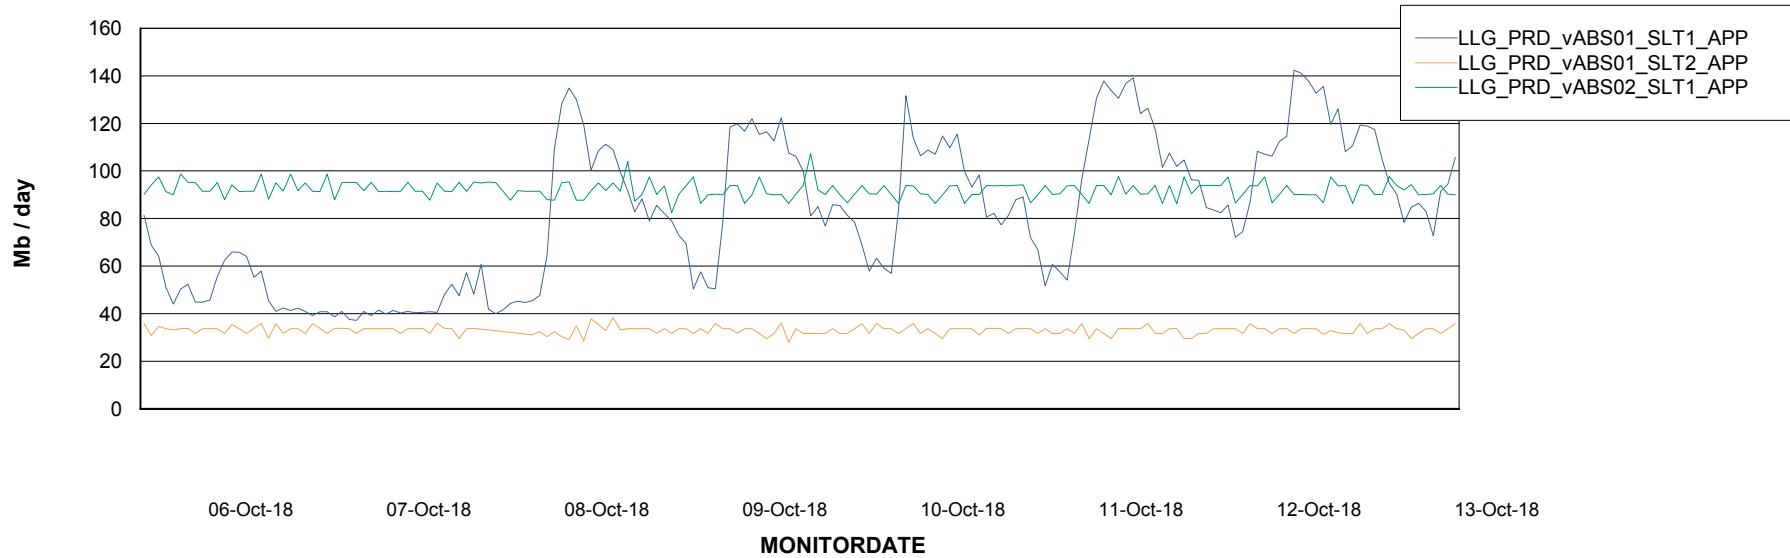

ABSSolute Application Server Services

Avg memory used per ABS Server Service