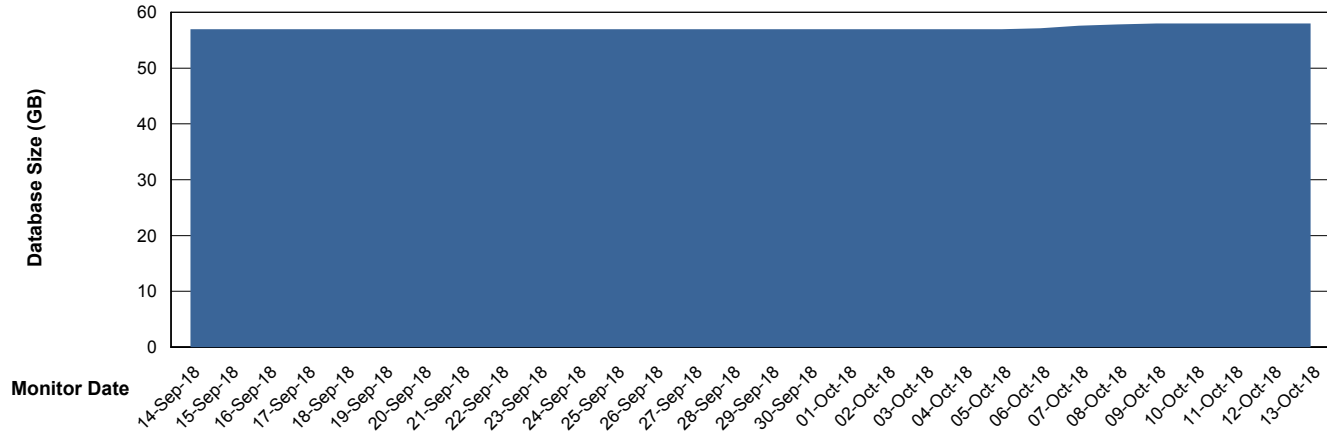

Weekly SLA Customer Report

Customer KLA_Production
Database ID 65

Database Performance KLADB_Production

Weekly SLA Customer Report

Customer KLA_Production
Database ID 65

Database Performance KLADB_Standby

Weekly SLA Customer Report

Customer KLA_Production
 Database ID 65

DATABASE SIZE KLADB_Production

Database growth over last month

Database Tablespace KLADB_Production

Date	Tablespace Name	Filesize (Gb)	Usedsize (Gb)	Percentage free
13-Oct-18	ABSDATA	35	28	20
	INDX	35	27	23
12-Oct-18	ABSDATA	35	28	20
	INDX	35	27	23
11-Oct-18	ABSDATA	35	28	20
	INDX	35	27	23
10-Oct-18	ABSDATA	35	28	20
	INDX	35	27	23
09-Oct-18	ABSDATA	35	28	20
	INDX	35	27	23
08-Oct-18	ABSDATA	35	28	20
	INDX	35	27	23
07-Oct-18	ABSDATA	35	28	20
	INDX	35	27	23