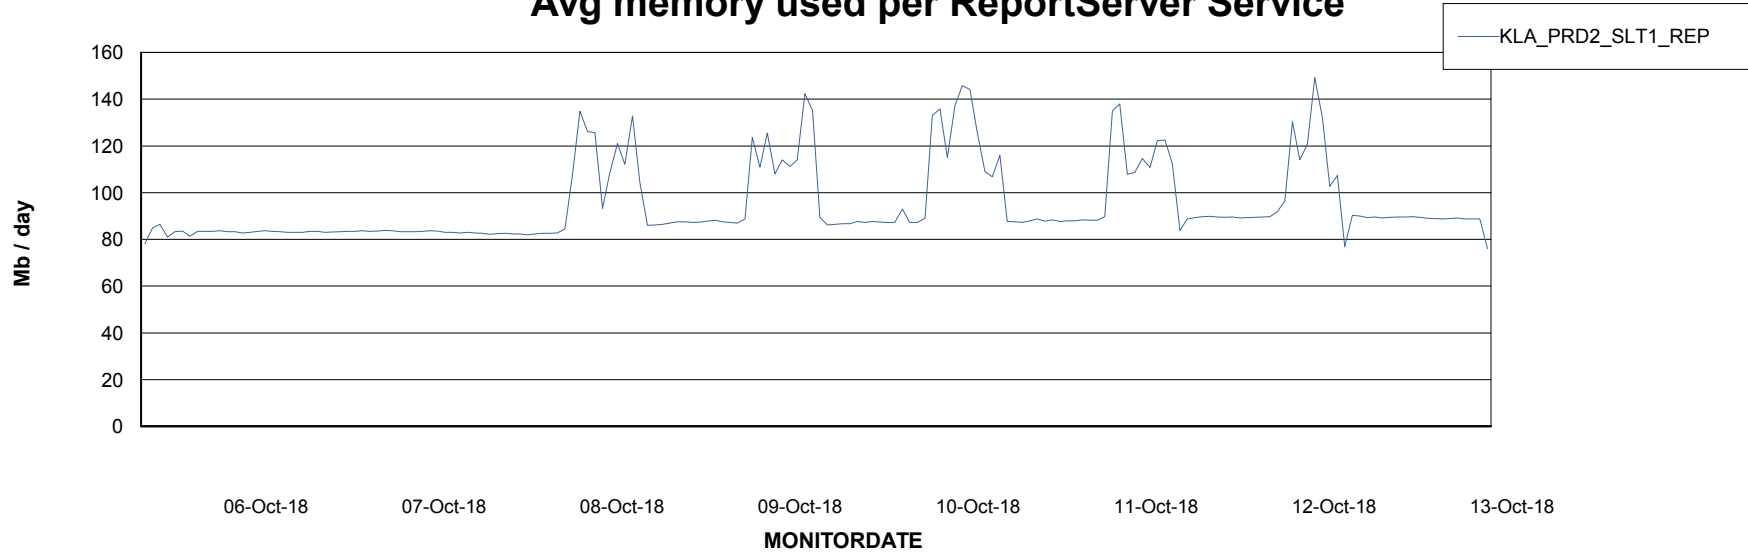

ABSSolute Application ReportServer Services

Avg memory used per ReportServer Service