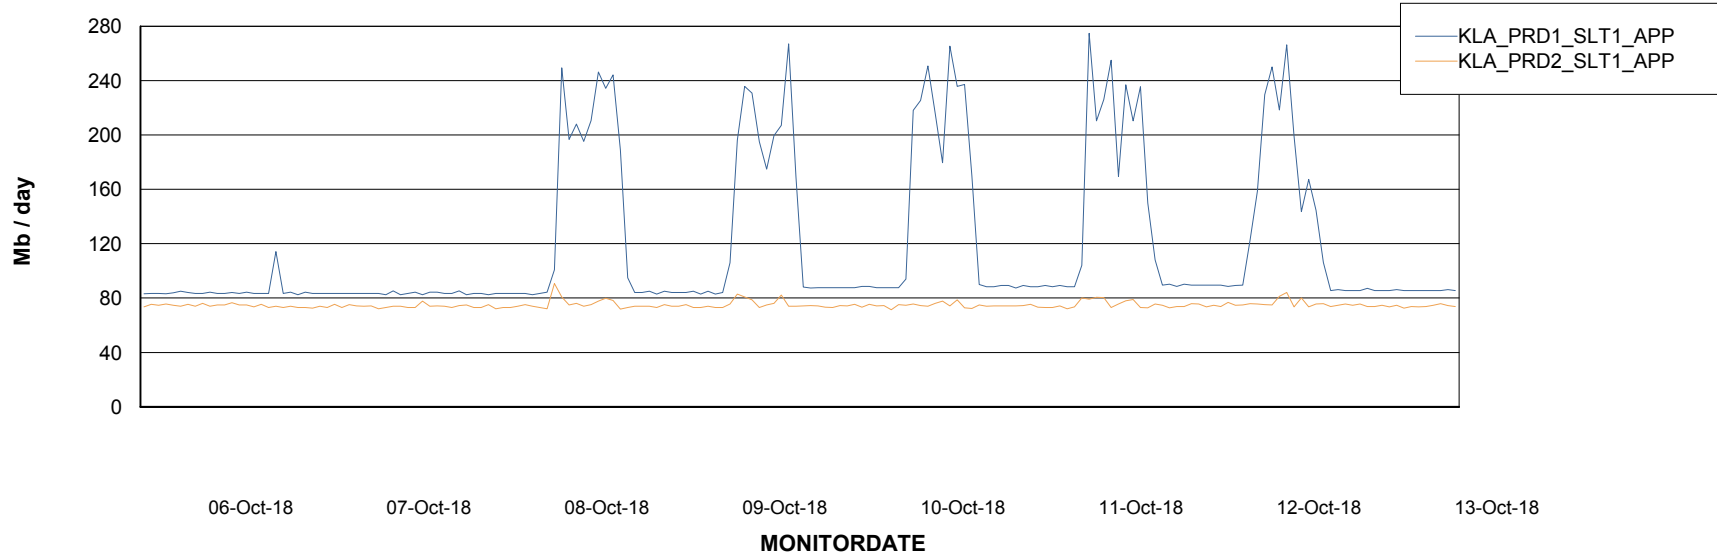

ABSSolute Application Server Services

Avg memory used per ABS Server Service