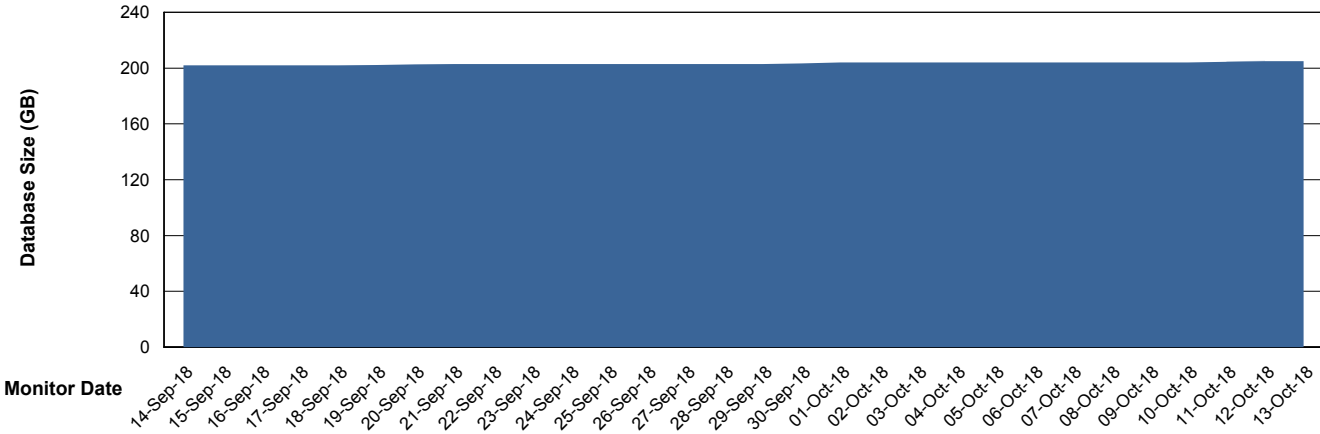

Weekly SLA Customer Report

Customer FIS_Production
Database ID 46

Database Performance FISDB_Production

Weekly SLA Customer Report

Customer FIS_Production
Database ID 46

Database Performance FISDB_Standby

Weekly SLA Customer Report

Customer FIS_Production
 Database ID 46

DATABASE SIZE FISDB_Production

Database growth over last month

Database Tablespace FISDB_Production

Date	Tablespace Name	Filesize (Gb)	Usedsize (Gb)	Percentage free
13-Oct-18	ABSDATA	105	85	19
	INDX	143	120	16
12-Oct-18	ABSDATA	105	85	19
	INDX	143	120	16
11-Oct-18	ABSDATA	105	85	19
	INDX	143	120	16
10-Oct-18	ABSDATA	105	85	19
	INDX	143	120	16
09-Oct-18	ABSDATA	105	85	19
	INDX	143	120	16
08-Oct-18	ABSDATA	105	85	19
	INDX	143	120	16
07-Oct-18	ABSDATA	105	85	19
	INDX	143	120	16