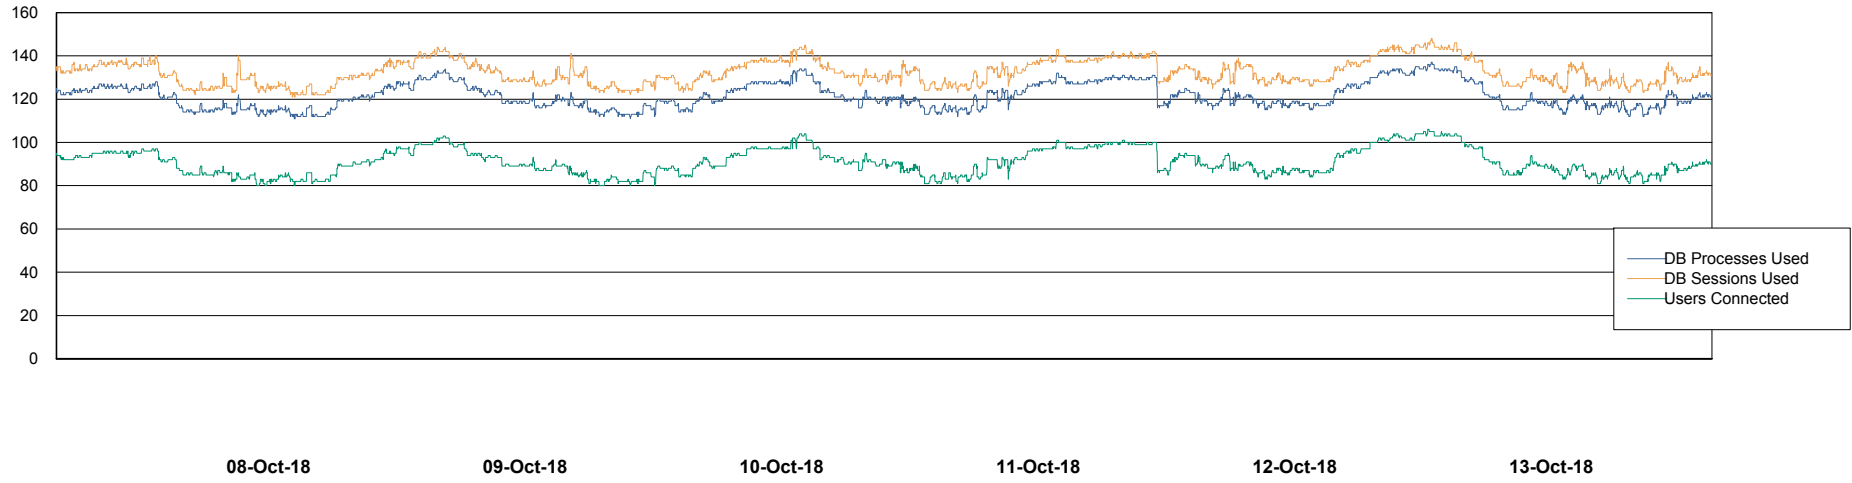

Harddisk Usage FIS_PRD_ORACLE2

	Free disk space on c: (%)	Total disk space on c: (Gb)	Free disk space on l: (%)	Total disk space on l: (Gb)	Free disk space on o: (%)	Total disk space on o: (Gb)
13-Oct-18	70	279	18	279	7	373
12-Oct-18	70	279	18	279	7	373
11-Oct-18	70	279	18	279	7	373
10-Oct-18	70	279	17	279	7	373
09-Oct-18	70	279	17	279	7	373
08-Oct-18	70	279	17	279	7	373
07-Oct-18	70	279	17	279	7	373

Weekly SLA Customer Report

Customer FIS_Production
Database ID 46

Database Performance FISDB_Production

Weekly SLA Customer Report

Customer FIS_Production
Database ID 46

Database Performance FISDB_Standby

Weekly SLA Customer Report