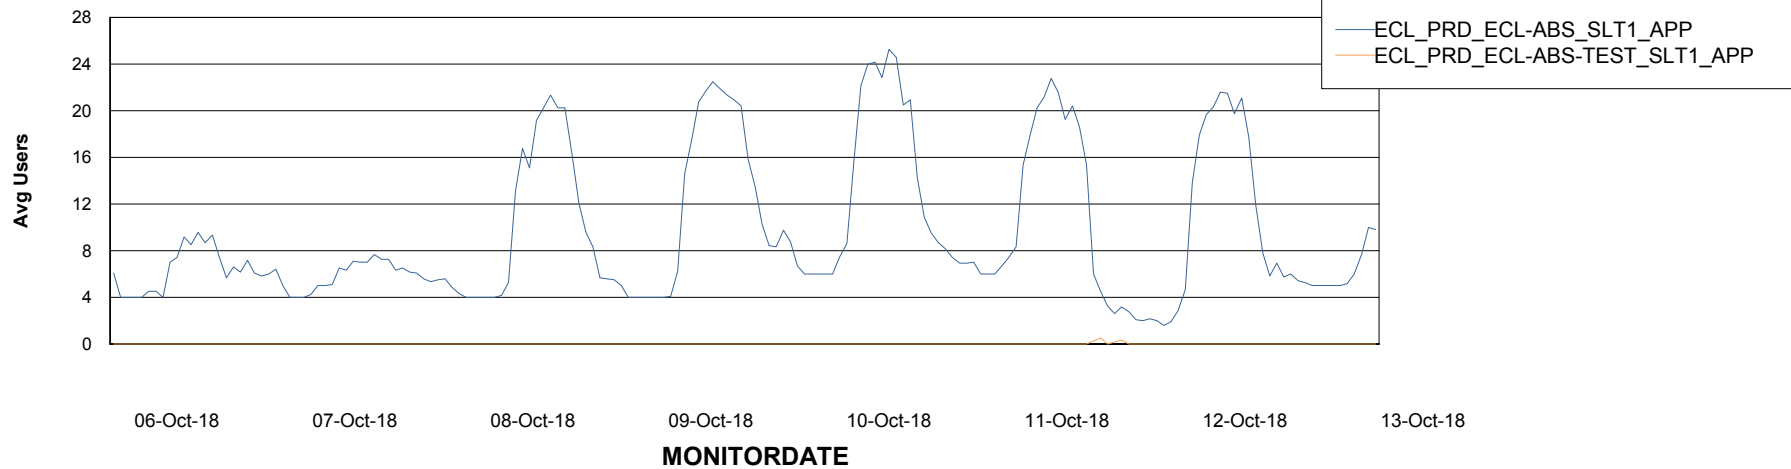

Avg users per day per ABS server