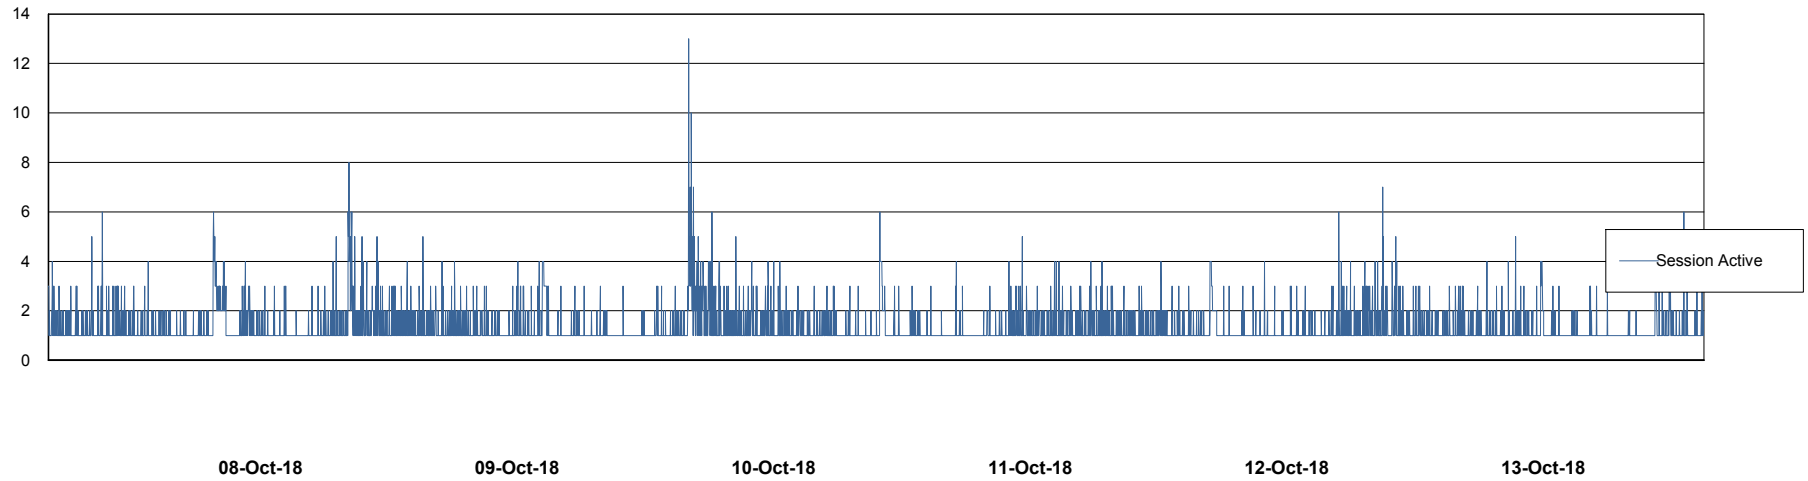

Database Performance ECLDB_Production