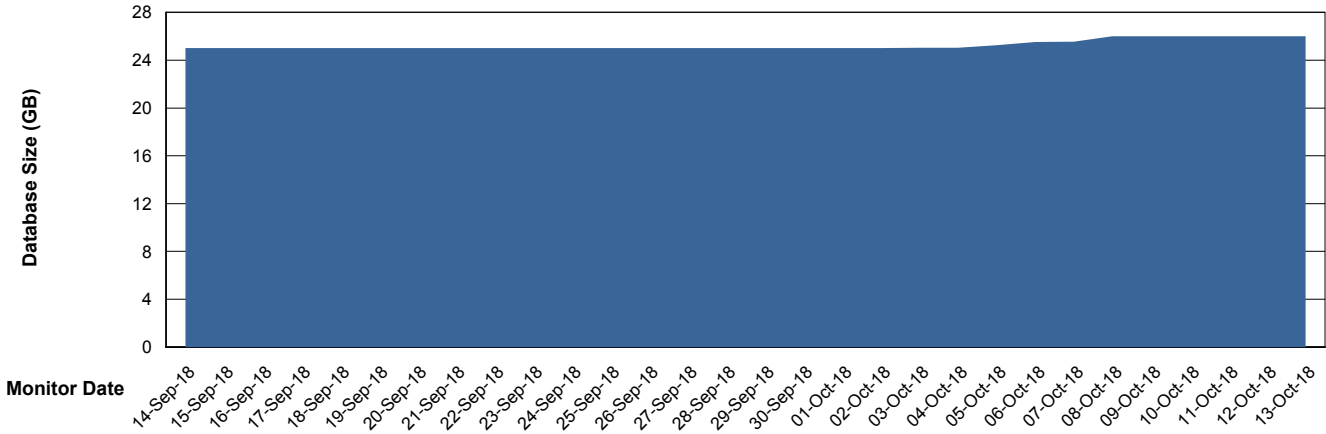

## Database Performance ECLDB\_Production

# Weekly SLA Customer Report

Customer ECL Production  
 Database ID 77

DATABASE SIZE ECLDB\_Production

Database growth over last month

Database Tablespace ECLDB\_Production

Date	Tablespace Name	Filesize (Gb)	Usedsize (Gb)	Percentage free
13-Oct-18	ABSDATA	28	23	18
	INDX	8	1	88
12-Oct-18	ABSDATA	28	23	18
	INDX	8	1	88
11-Oct-18	ABSDATA	28	23	18
	INDX	8	1	88
10-Oct-18	ABSDATA	28	23	18
	INDX	8	1	88
09-Oct-18	ABSDATA	28	23	18
	INDX	8	1	88
08-Oct-18	ABSDATA	28	23	18
	INDX	8	1	88
07-Oct-18	ABSDATA	28	23	18
	INDX	8	1	88