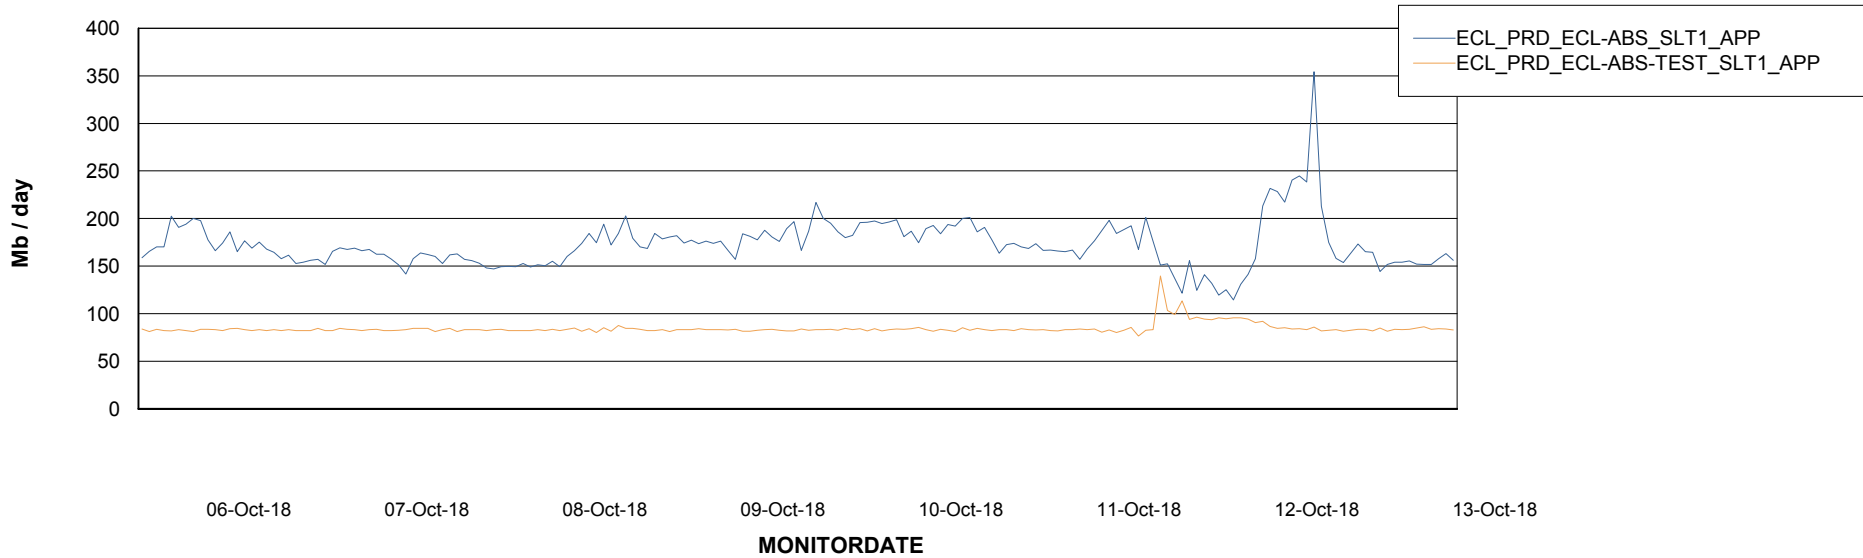

ABSSolute Application Server Services

Avg memory used per ABS Server Service