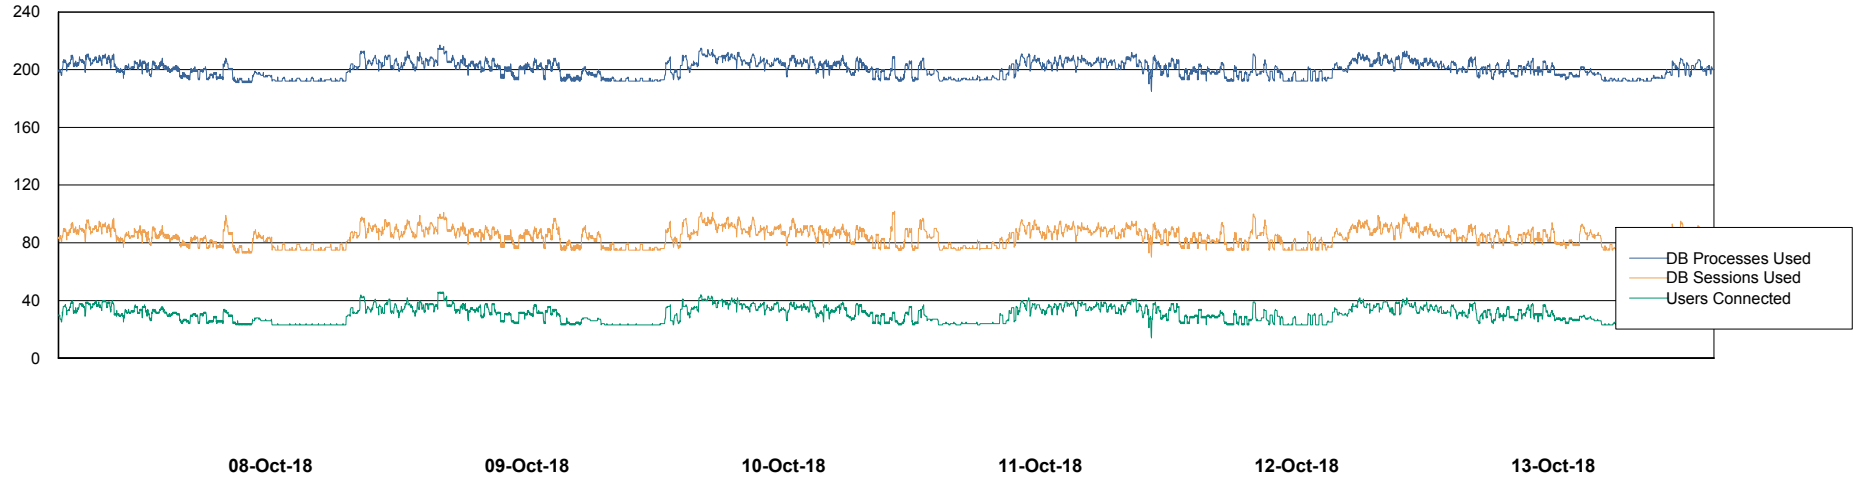

Database Performance ECLDB_Production