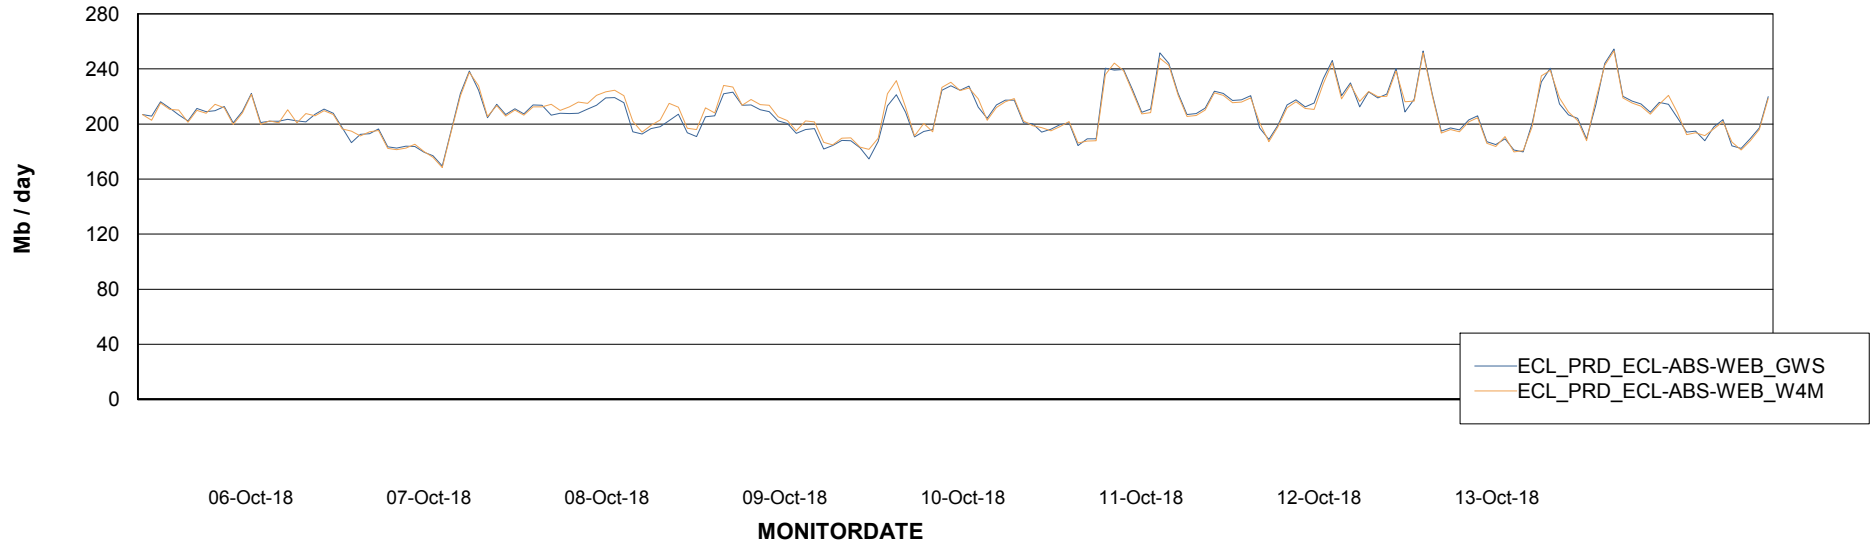

ABSSolute Web Component Services

Avg memory used per ABS Web component