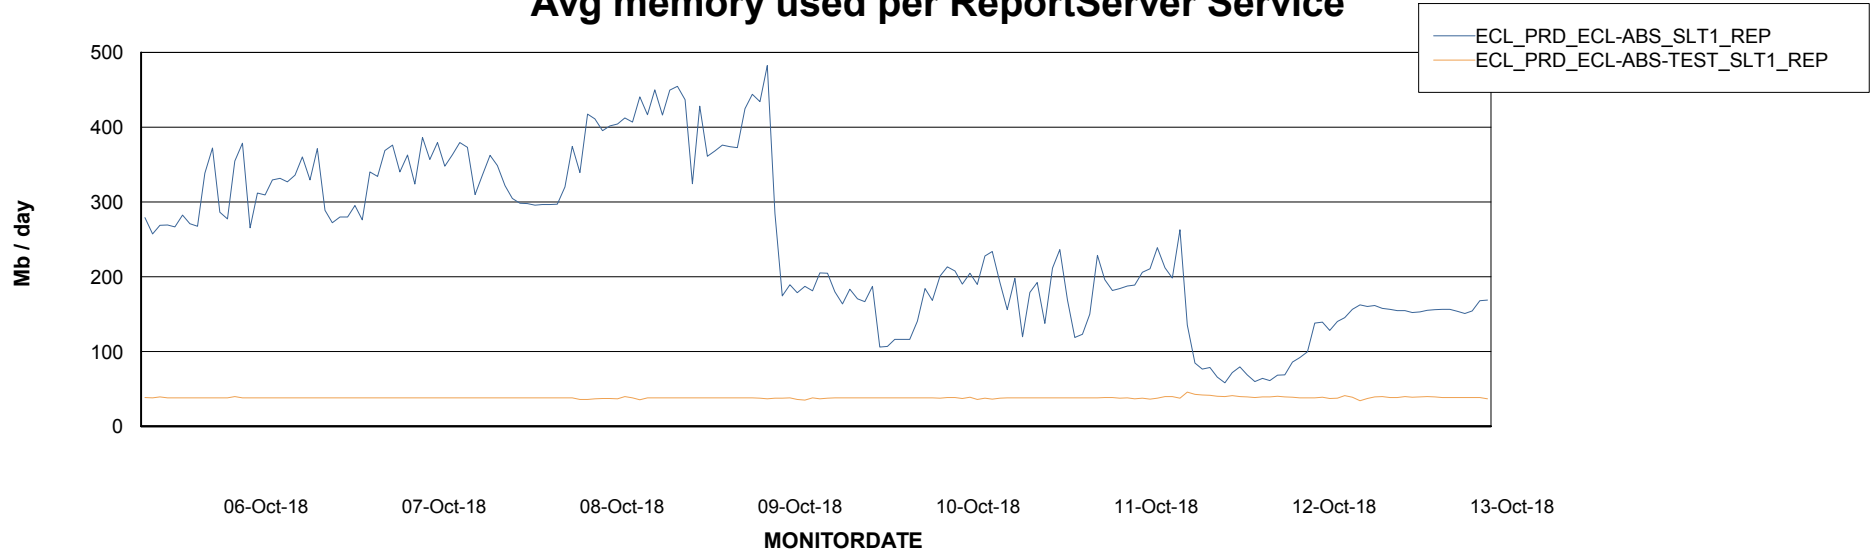

ABSSolute Application ReportServer Services

Avg memory used per ReportServer Service