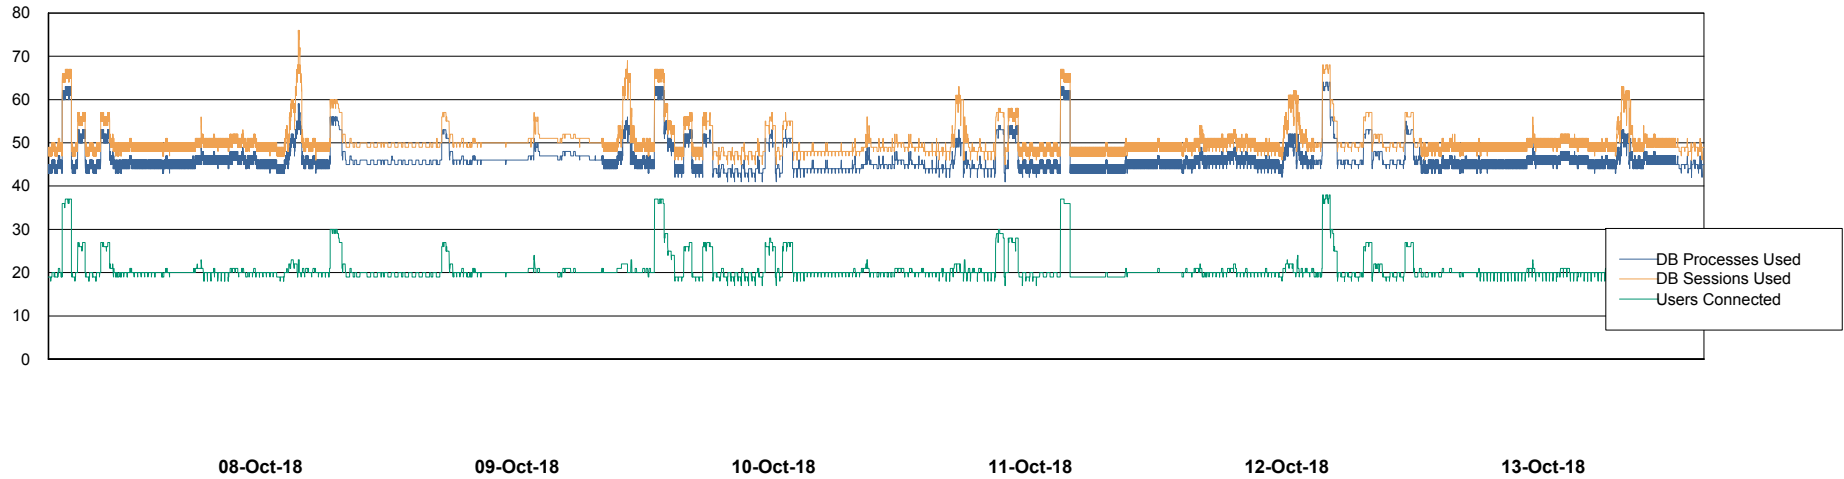

Database Performance DFDDDBBI_Production