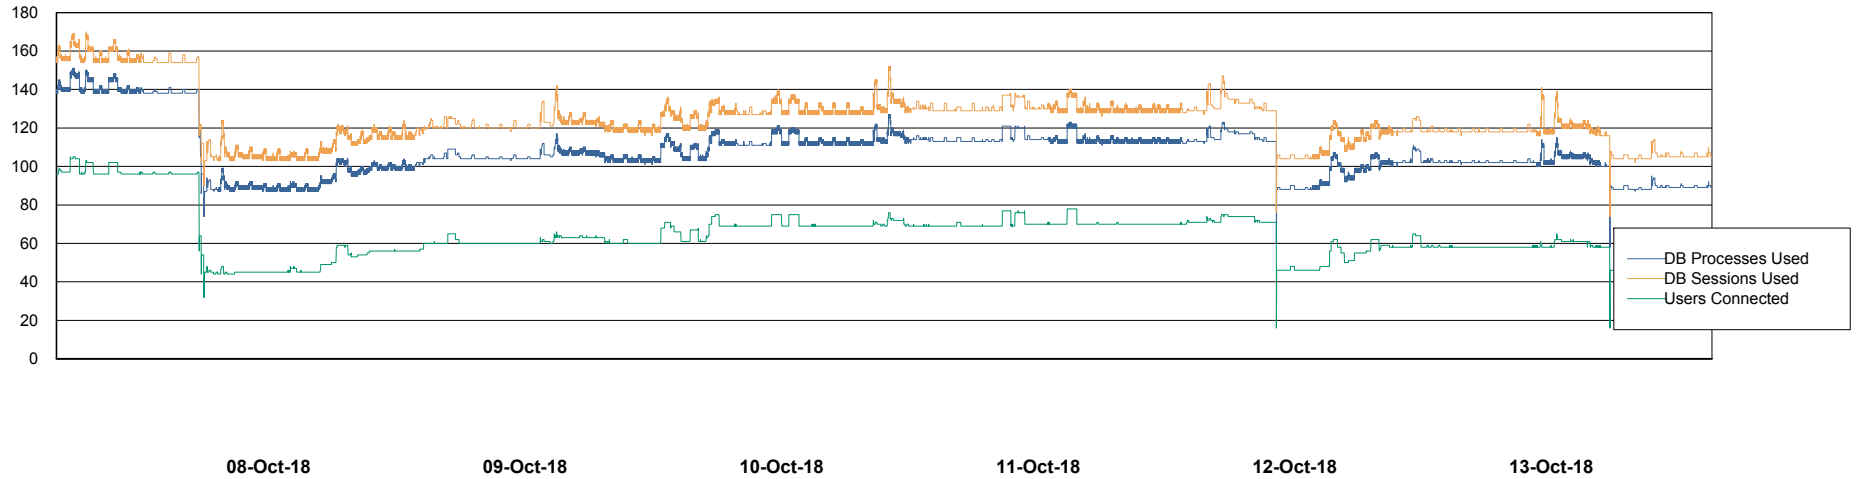

Harddisk Usage DFD_PRD_ORACLE2

	Free disk space on c: (%)	Total disk space on c: (Gb)	Free disk space on d: (%)	Total disk space on d: (Gb)	Free disk space on e: (%)	Total disk space on e: (Gb)	Free disk space on f: (%)	Total disk space on f: (Gb)
13-Oct-18	53	78	71	479	32	800	61	800
12-Oct-18	53	78	71	479	32	800	61	800
11-Oct-18	53	78	71	479	33	800	61	800
10-Oct-18	54	78	71	479	33	800	61	800
09-Oct-18	54	78	71	479	33	800	61	800
08-Oct-18	52	78	71	479	33	800	62	800
07-Oct-18	52	78	71	479	33	800	63	800

Weekly SLA Customer Report

Customer DFD Production
Database ID 39

Database Performance DFDDB_Production

Weekly SLA Customer Report

Customer DFD Production
Database ID 39

Database Performance DFDDDB_Standby