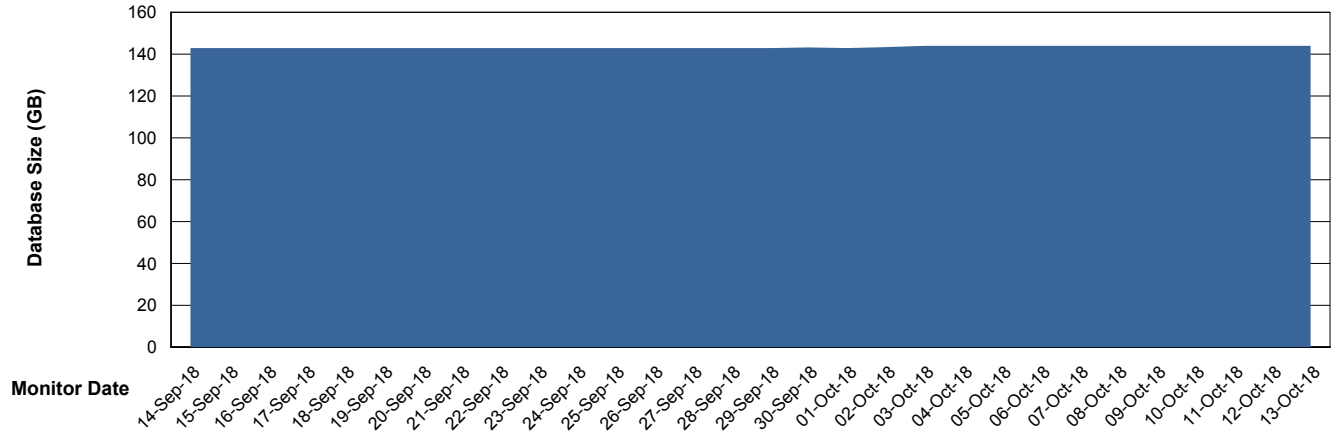

Weekly SLA Customer Report

Customer DFD Production
Database ID 39

Database Performance DFDDDBBI_Production

Weekly SLA Customer Report

Customer DFD Production
Database ID 39

DATABASE SIZE DFDDDB_Production

Database growth over last month

DATABASE SIZE DFDDDBI_Production

Database growth over last month

Weekly SLA Customer Report

Customer DFD Production
 Database ID 39

Database Tablespace DFDDDB_Production

Date	Tablespace Name	Filesize (Gb)	Usedsize (Gb)	Percentage free
13-Oct-18	ABSDATA	56	46	18
	INDX	117	96	18
12-Oct-18	ABSDATA	56	46	18
	INDX	117	96	18
11-Oct-18	ABSDATA	56	46	18
	INDX	117	96	18
10-Oct-18	ABSDATA	56	46	18
	INDX	117	96	18
09-Oct-18	ABSDATA	56	46	18
	INDX	117	96	18
08-Oct-18	ABSDATA	56	46	18
	INDX	117	96	18
07-Oct-18	ABSDATA	50	46	8
	INDX	109	96	12