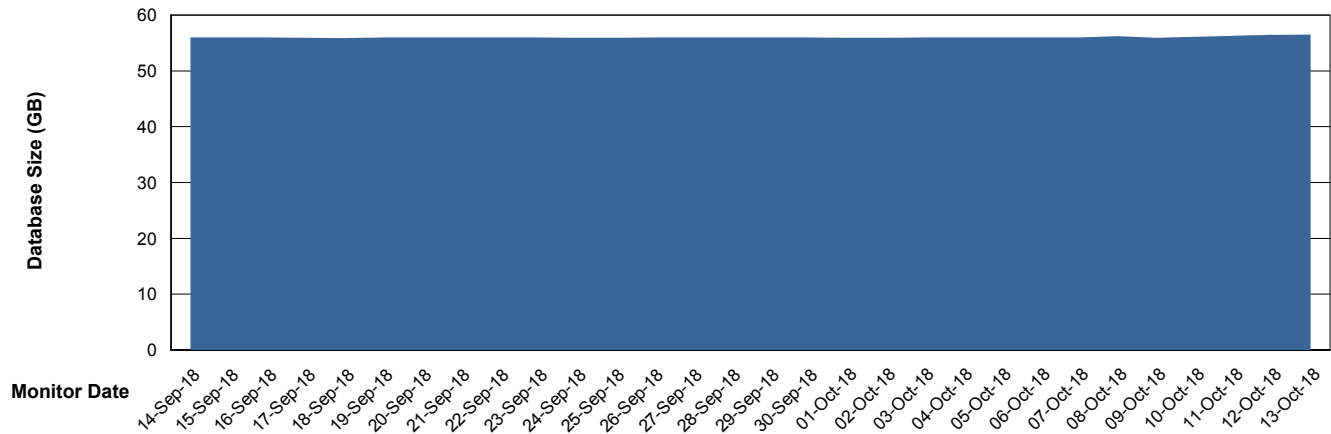

Weekly SLA Customer Report

Customer DFD Production
Database ID 39

Database Performance DFDDDBBI_Production

Weekly SLA Customer Report

Customer DFD Production
Database ID 39

DATABASE SIZE DFDDDB_Production

Database growth over last month

DATABASE SIZE DFDDDBI_Production

Database growth over last month

Weekly SLA Customer Report

Customer DFD Production
 Database ID 39

Database Tablespace DFDDDB_Production

Date	Tablespace Name	Filesize (Gb)	Usedsize (Gb)	Percentage free
13-Oct-18	ABSDATA	56	46	18
	INDX	117	96	18
12-Oct-18	ABSDATA	56	46	18
	INDX	117	96	18
11-Oct-18	ABSDATA	56	46	18
	INDX	117	96	18
10-Oct-18	ABSDATA	56	46	18
	INDX	117	96	18
09-Oct-18	ABSDATA	56	46	18
	INDX	117	96	18
08-Oct-18	ABSDATA	56	46	18
	INDX	117	96	18
07-Oct-18	ABSDATA	50	46	8
	INDX	109	96	12