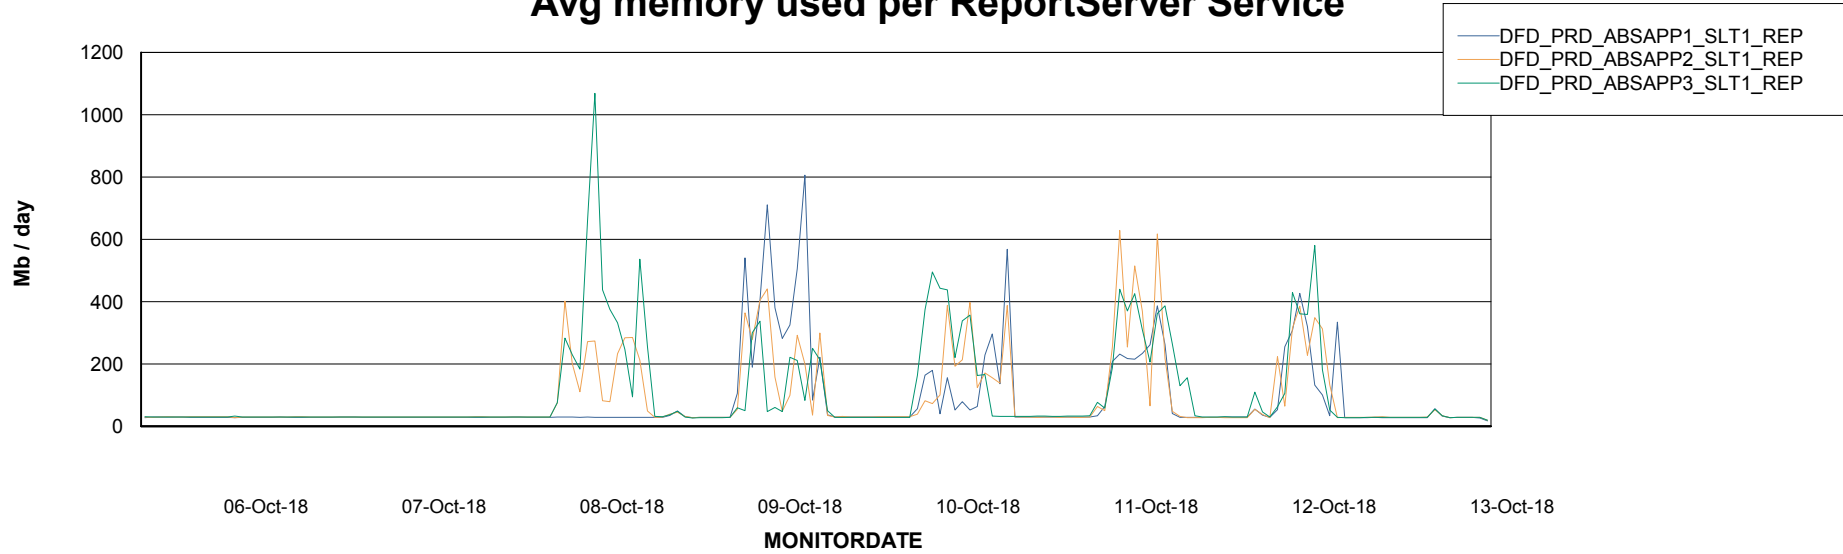

Avg users per day per ABS server

Weekly SLA Customer Report

Customer DFD Production
Database ID 39

ABSSolute Application ReportServer Services

Avg memory used per ReportServer Service

Disaster per ABS component