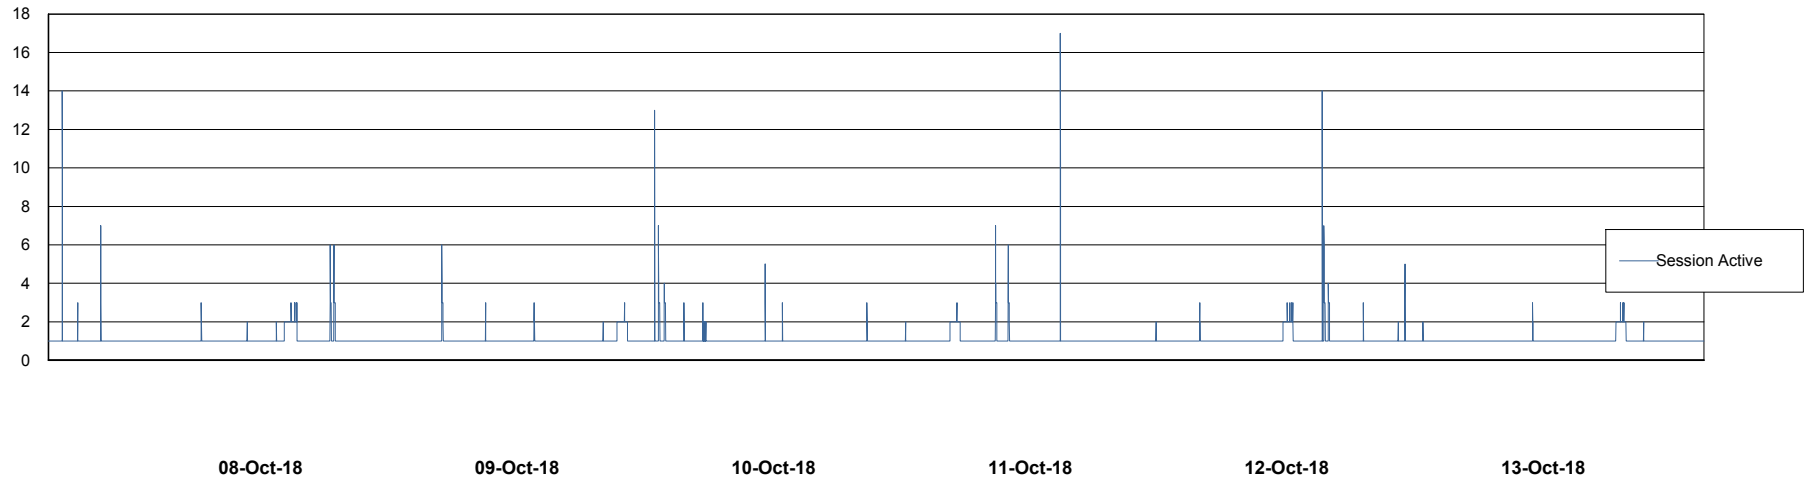

Database Performance DFDDDBBI_Production