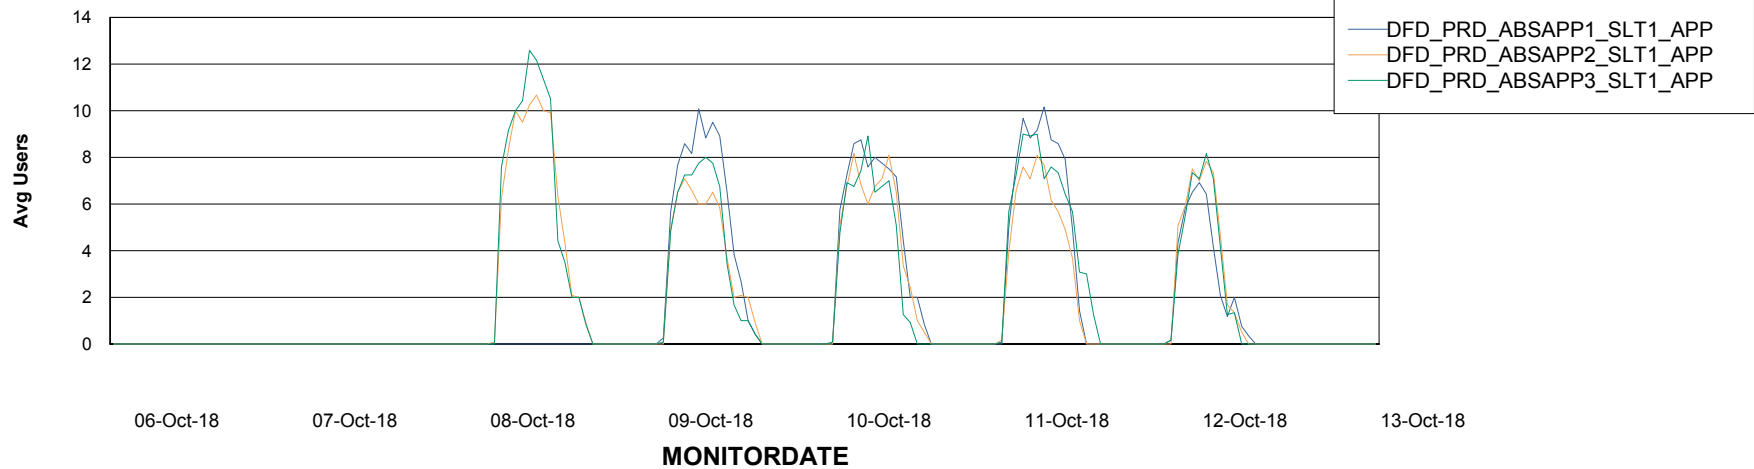

Avg users per day per ABS server