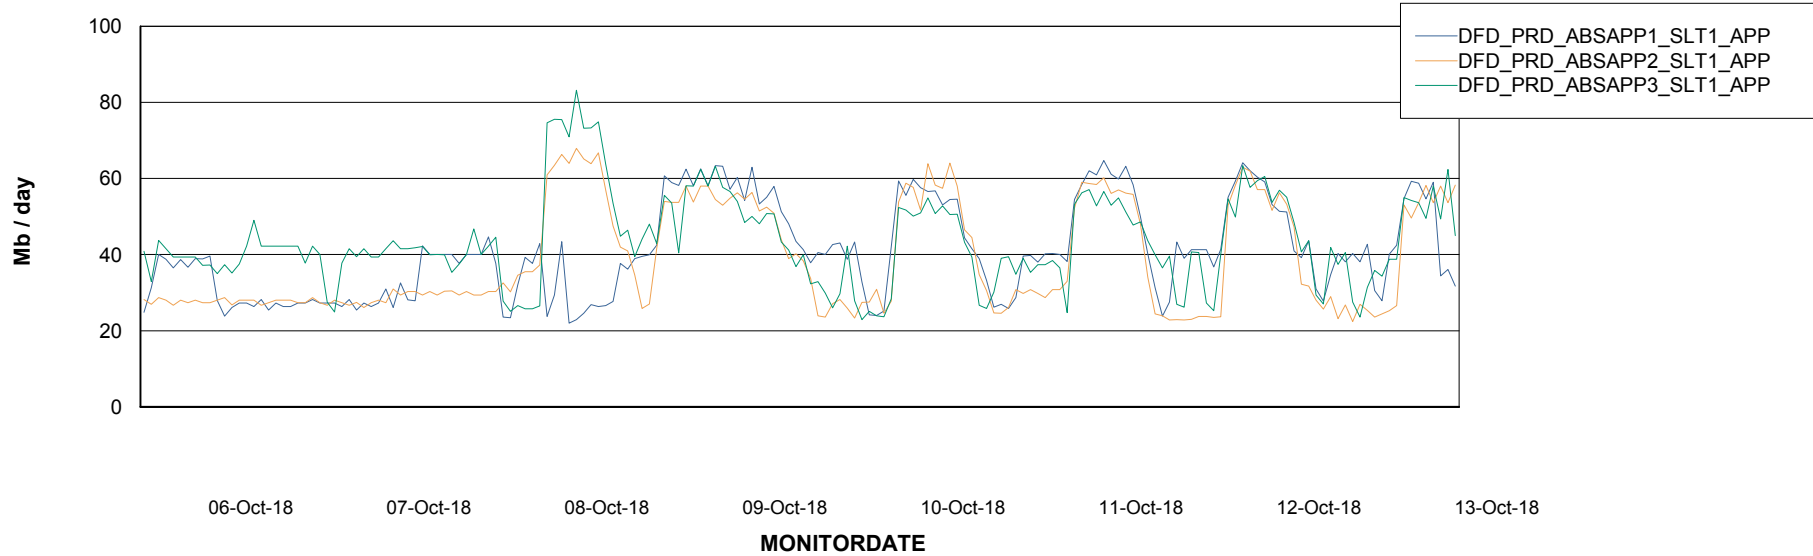

Standby Database Health DFD Production

Recovery lag for last 7 days

Weekly SLA Customer Report

Customer DFD Production
Database ID 39

ABSSolute Application Server Services

Avg memory used per ABS Server Service