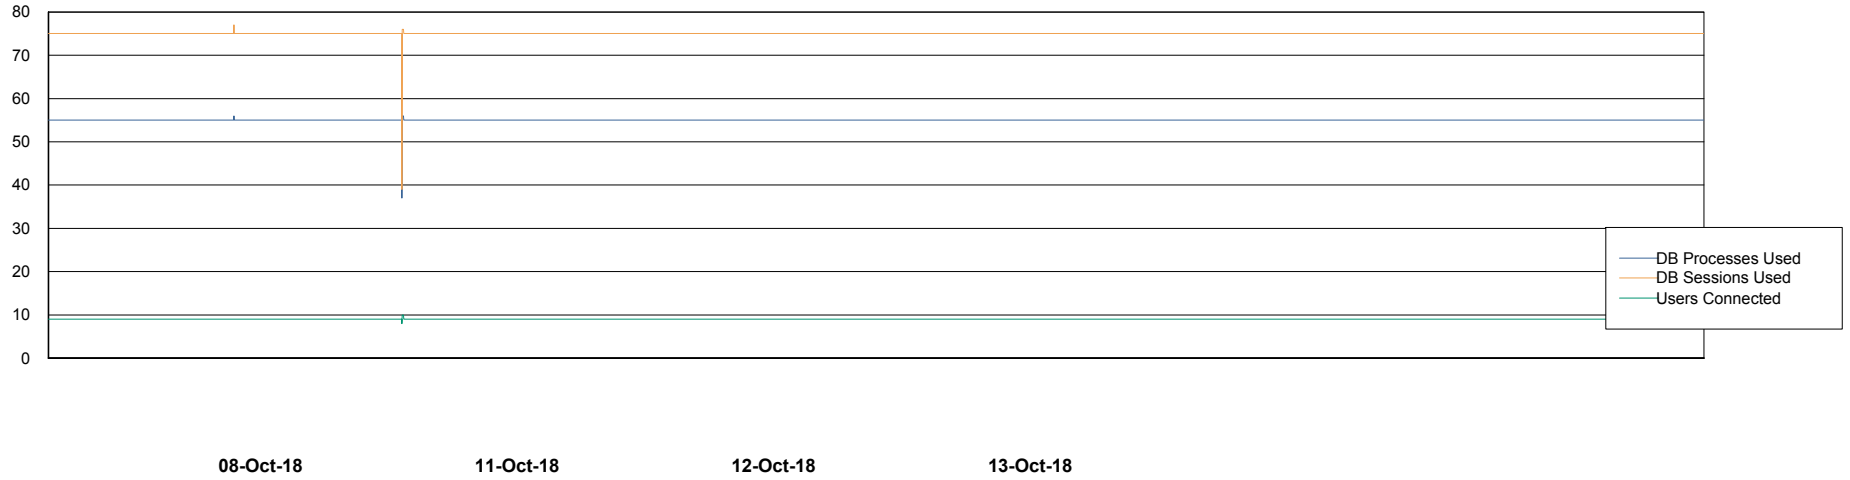

Weekly SLA Customer Report

Customer DFD Production
Database ID 39

Database Performance DFDDB_Production

Weekly SLA Customer Report

Customer DFD Production
Database ID 39

Database Performance DFDDDB_Standby