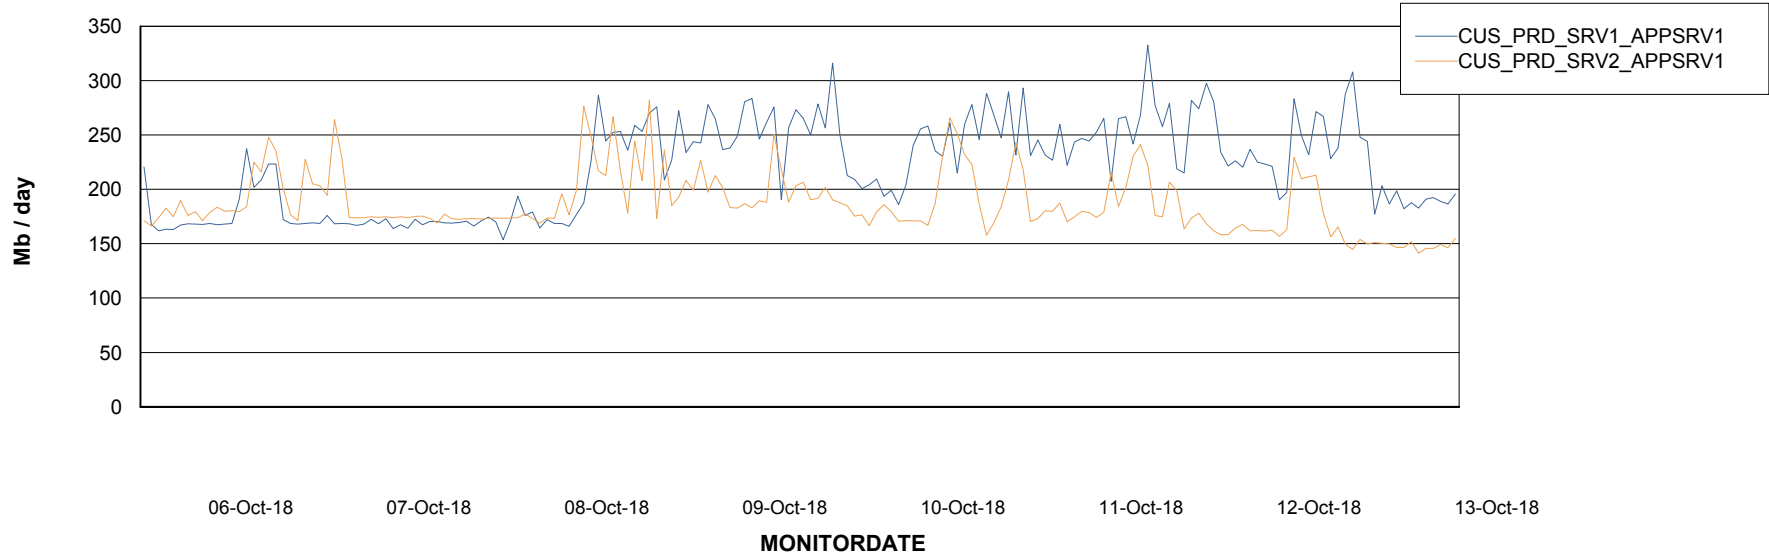

ABSSolute Application Server Services

Avg memory used per ABS Server Service