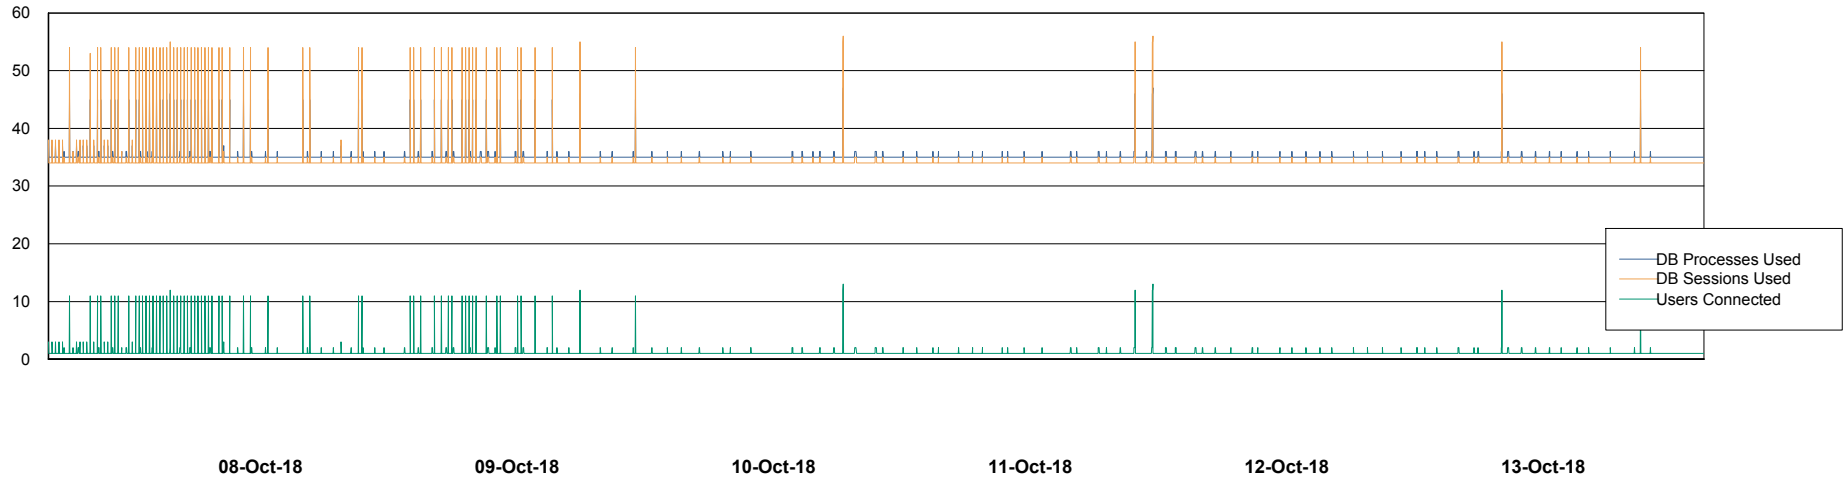

Weekly SLA Customer Report

Customer CUS Production
Database ID 84

Database Performance CUS_ProdDB_Primary

Weekly SLA Customer Report

Customer CUS Production
Database ID 84

Database Performance CUS_ProdDB_Standby