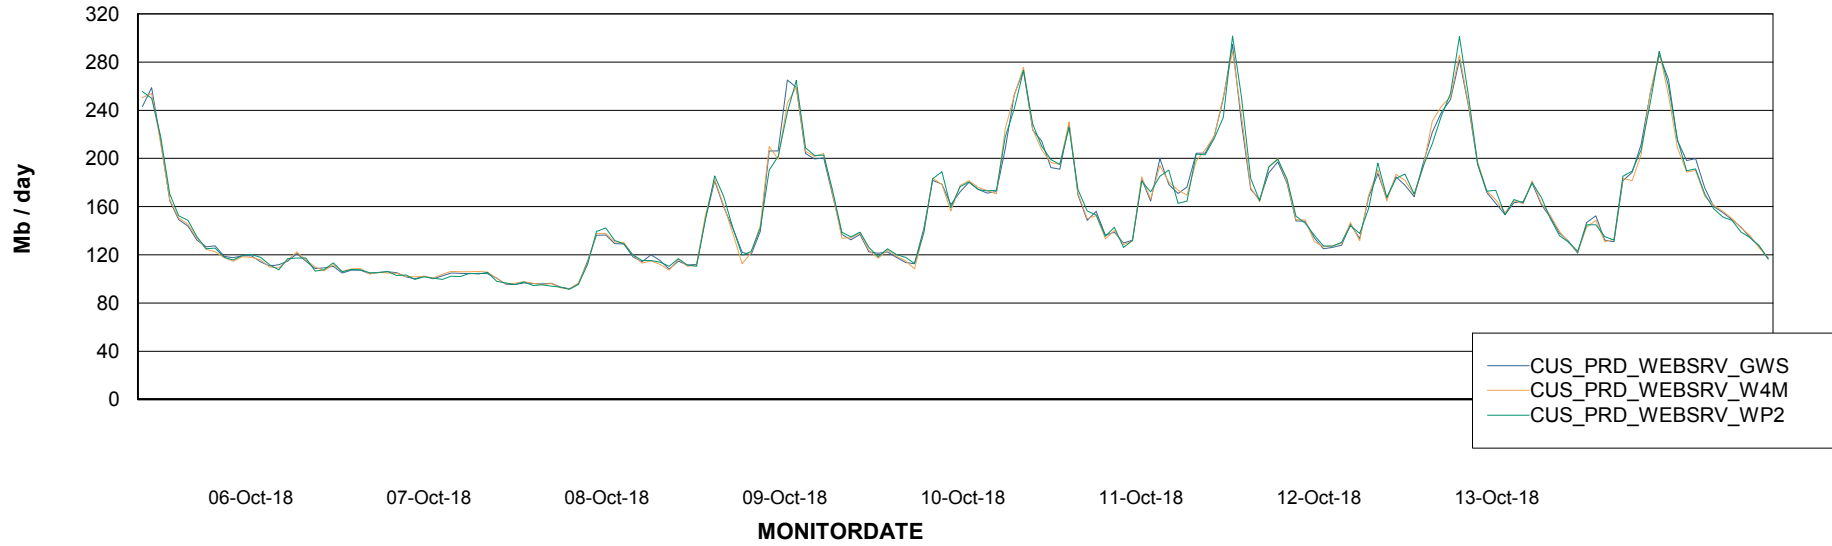

ABSSolute Web Component Services

Avg memory used per ReportServer Service

Weekly SLA Customer Report

Customer CUS Production
Database ID 84

ABSSolute Web Component Services

Avg memory used per ABS Web component