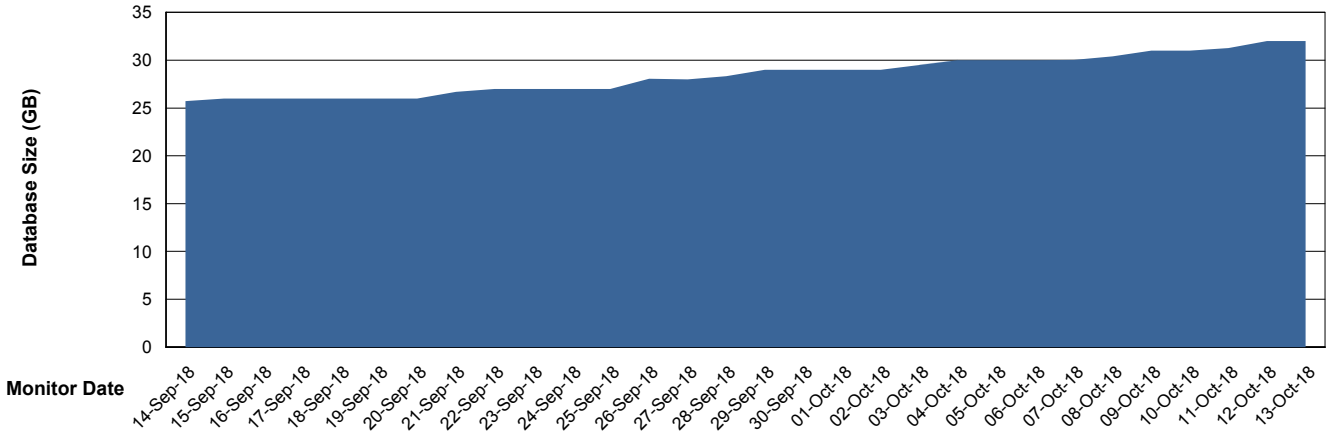

DATABASE SIZE CUS_ProdDB_Primary

Database growth over last month