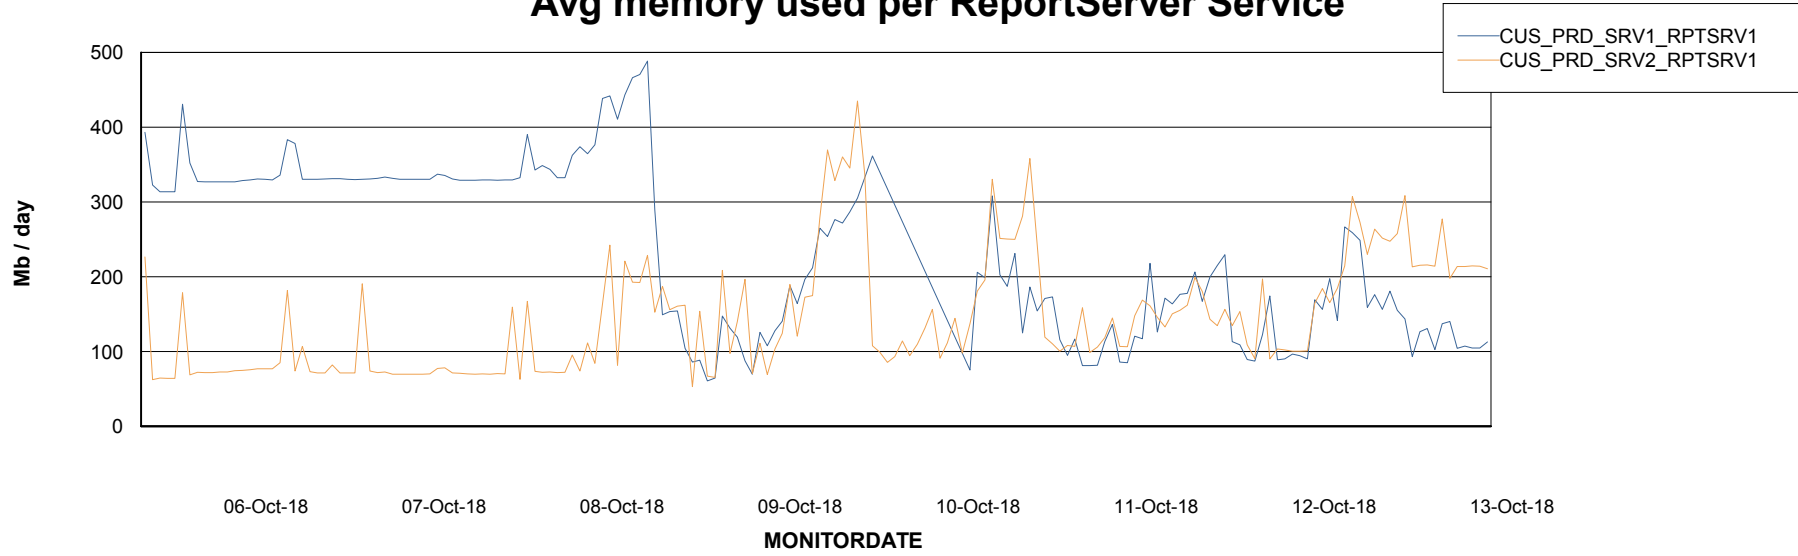

ABSSolute Web Component Services

Avg memory used per ReportServer Service