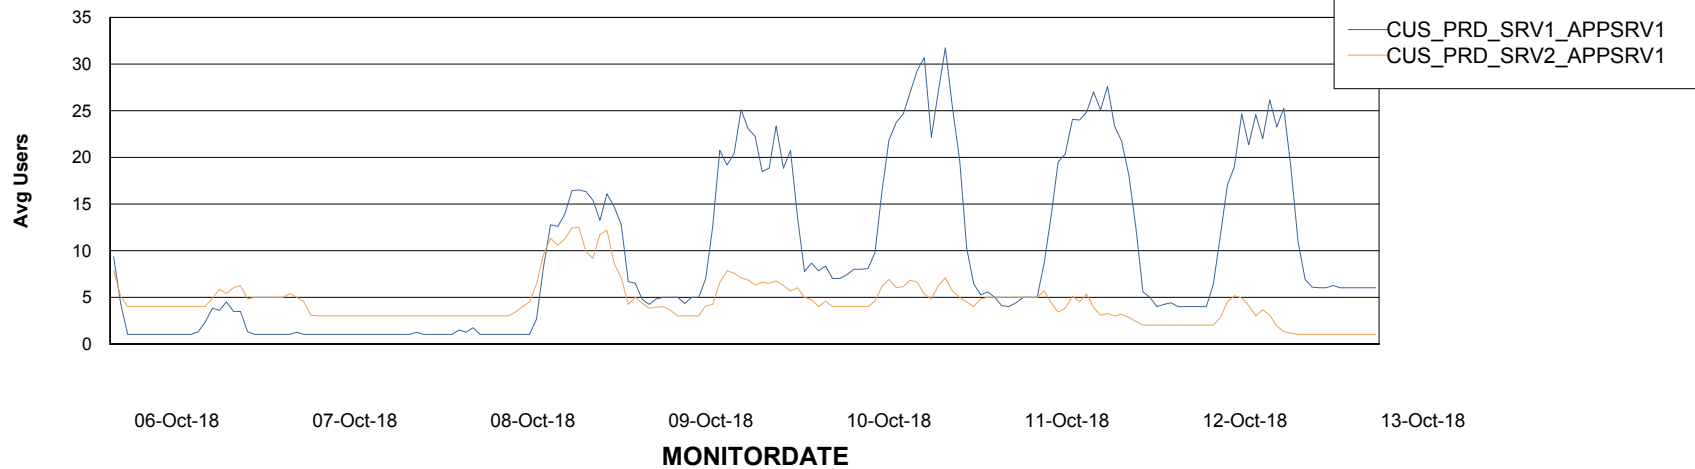

Weekly SLA Customer Report

Customer CUS Production
Database ID 84

ABSSolute Application Server Services

Avg memory used per ABS Server Service

Avg users per day per ABS server

Weekly SLA Customer Report

Customer CUS Production
Database ID 84