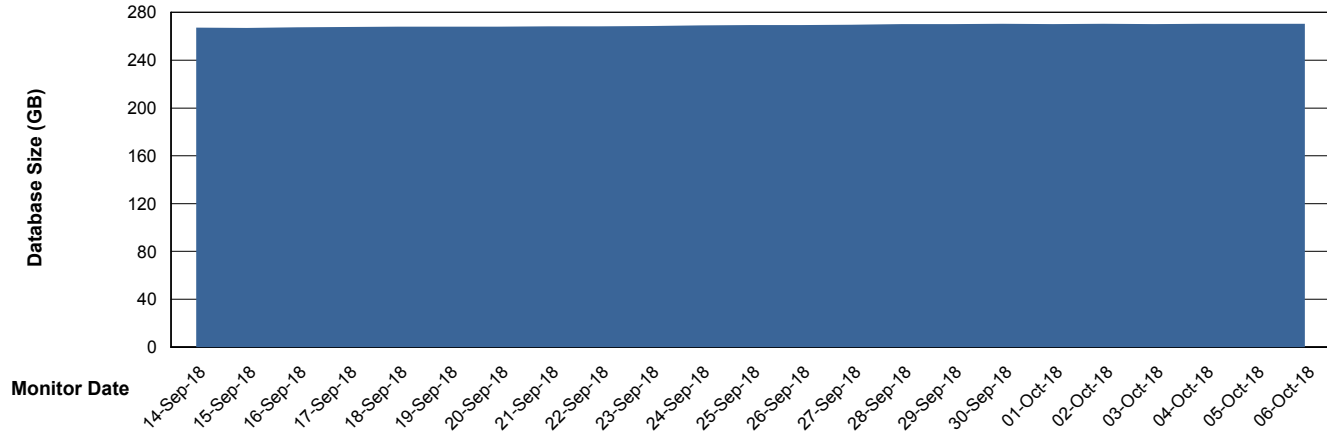

Weekly SLA Customer Report

Customer CSC_Production
Database ID 50

Harddisk Usage CSC_PRD_WEBSRV

13-Oct-18	44
12-Oct-18	44
11-Oct-18	44
10-Oct-18	44
09-Oct-18	44
08-Oct-18	44
07-Oct-18	44

Weekly SLA Customer Report

Customer CSC_Production
Database ID 50

DATABASE SIZE CSCDB_Primary

Database growth over last month

Weekly SLA Customer Report

Customer CSC_Production
Database ID 50

ABSSolute Application Server Services

Avg memory used per ABS Server Service