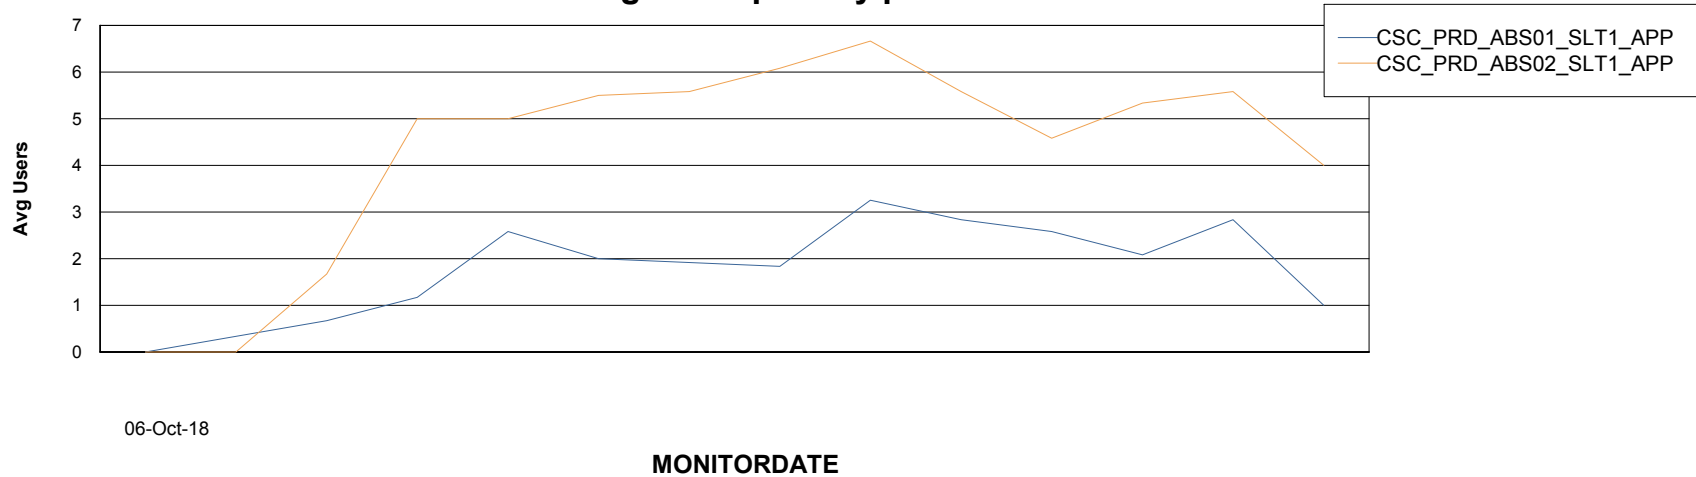

Avg users per day per ABS server