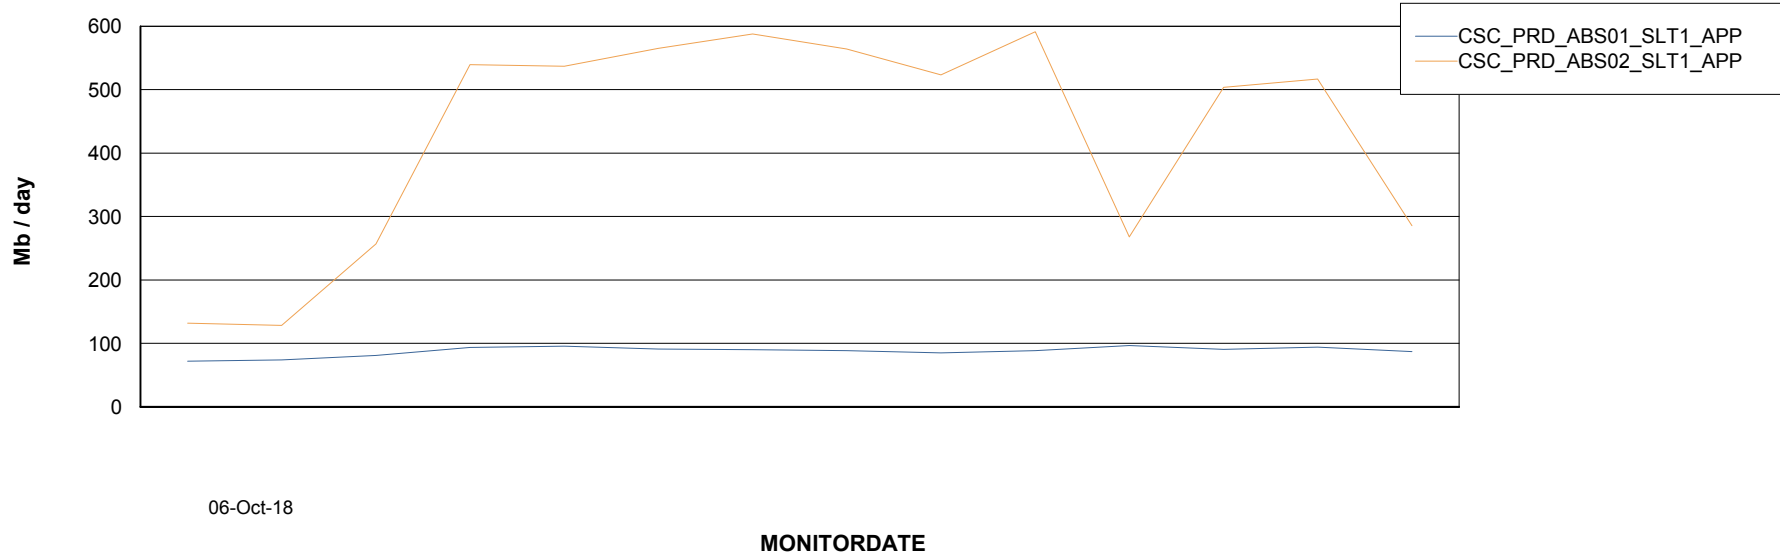

Weekly SLA Customer Report

Customer CSC_Production
Database ID 50

Harddisk Usage CSC_PRD_WEBSRV

13-Oct-18	44
12-Oct-18	44
11-Oct-18	44
10-Oct-18	44
09-Oct-18	44
08-Oct-18	44
07-Oct-18	44

Weekly SLA Customer Report

Customer CSC_Production
Database ID 50

DATABASE SIZE CSCDB_Primary

Database growth over last month

Weekly SLA Customer Report

Customer CSC_Production
Database ID 50

ABSSolute Application Server Services

Avg memory used per ABS Server Service