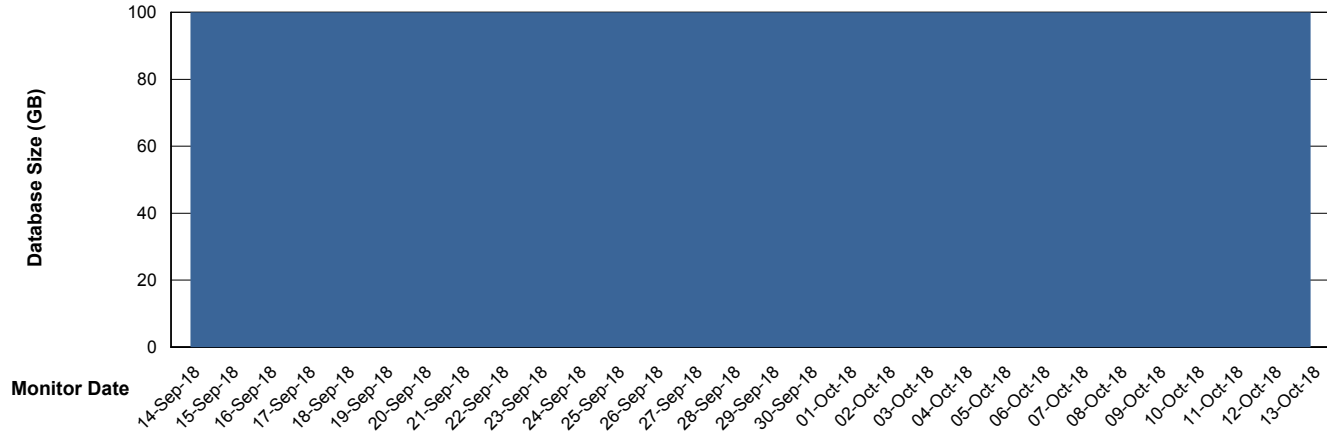

DATABASE SIZE CLODB_FUT_BI

Database growth over last month