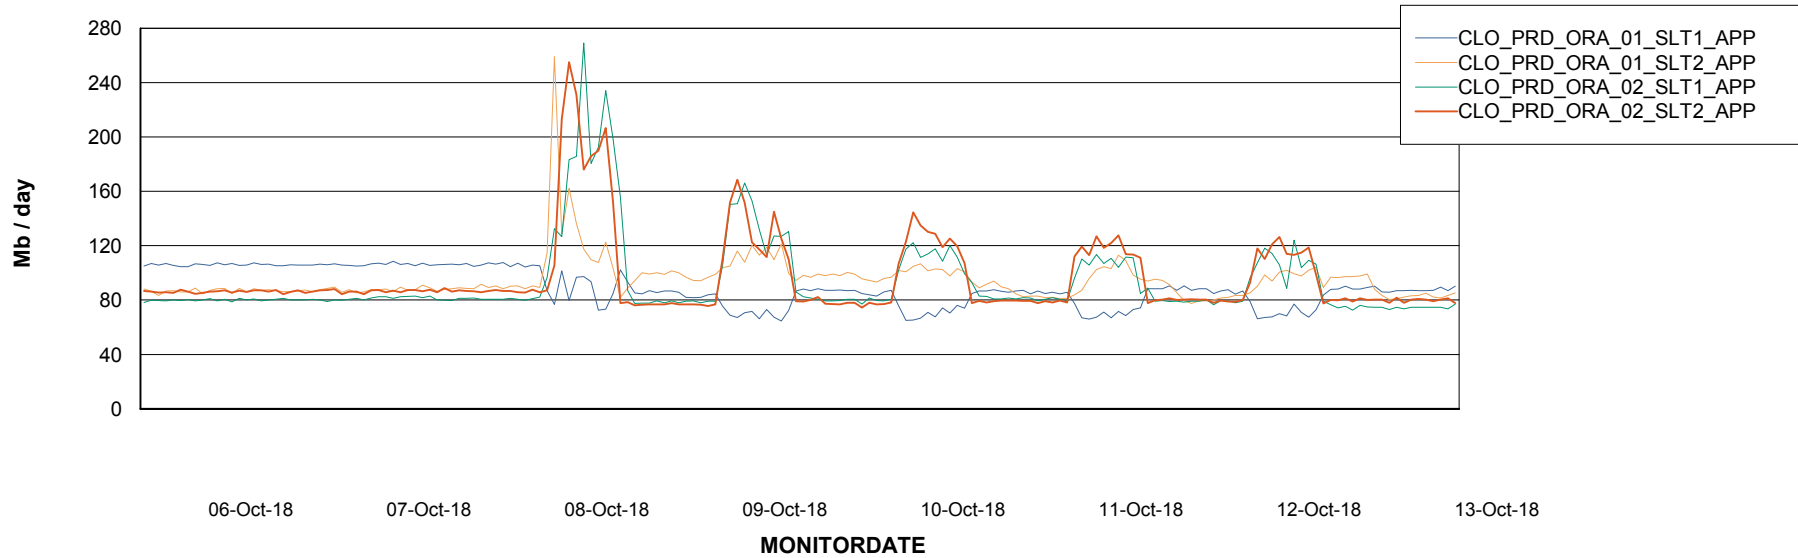

ABSSolute Application Server Services

Avg memory used per ABS Server Service