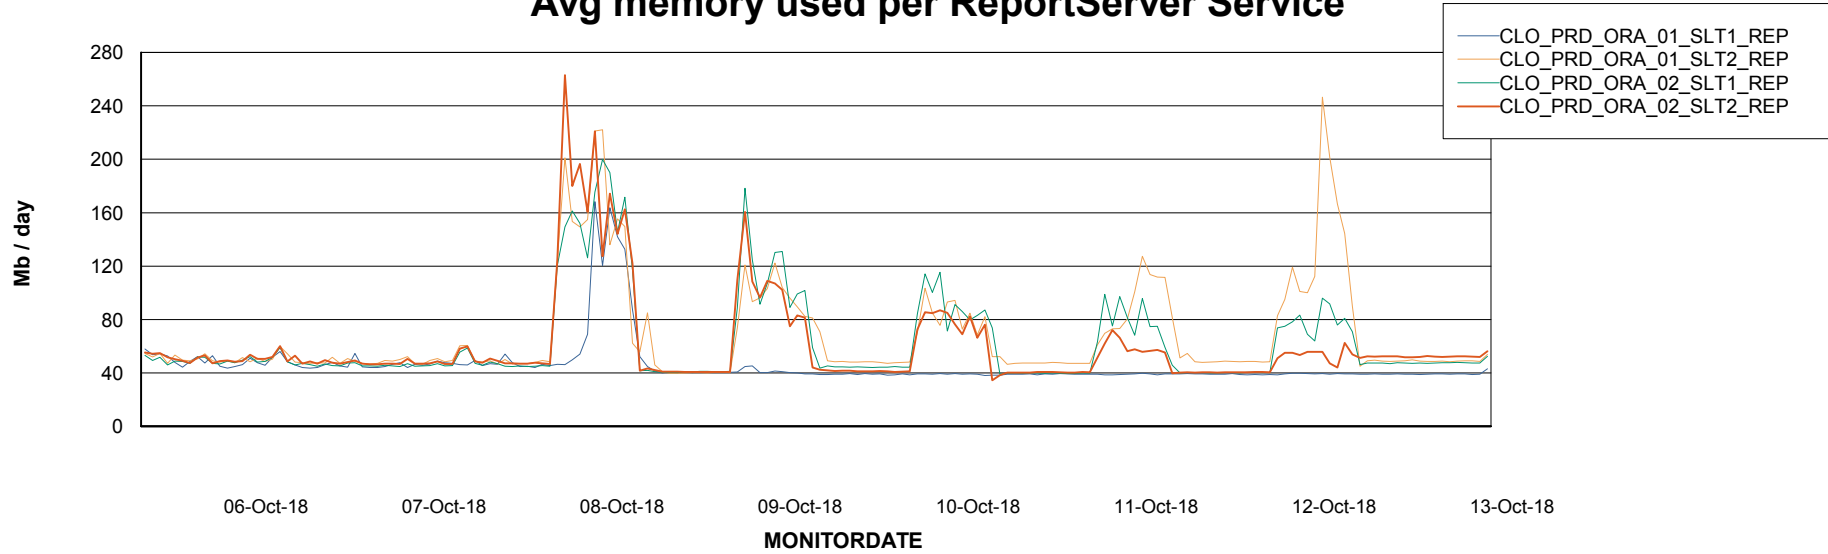

ABSSolute Application ReportServer Services

Avg memory used per ReportServer Service