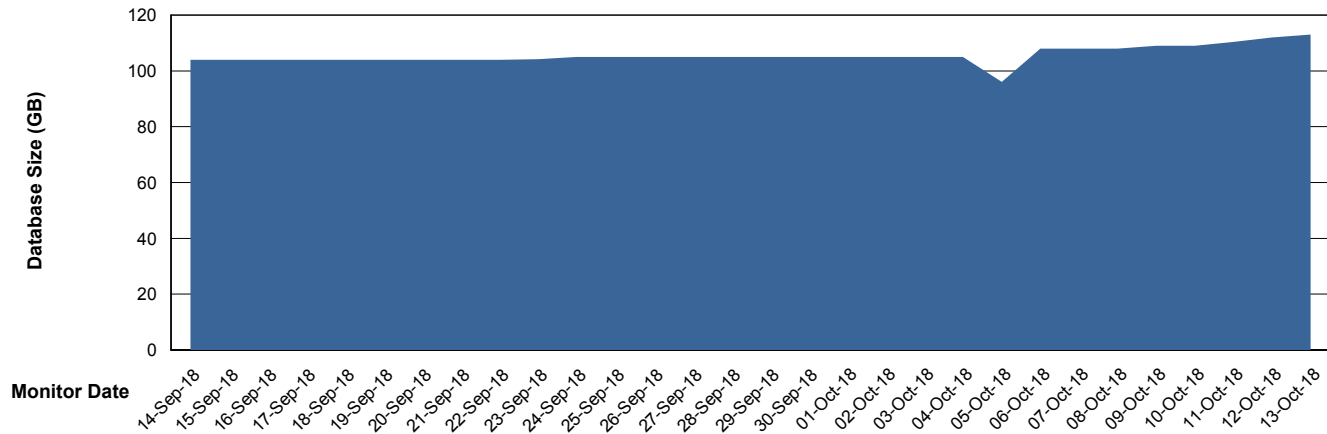

# Weekly SLA Customer Report

Customer CLO Production  
Database ID 38

DATABASE SIZE CLODB\_FUT\_BI

### Database growth over last month

DATABASE SIZE CLODB\_PRD\_Production

### Database growth over last month