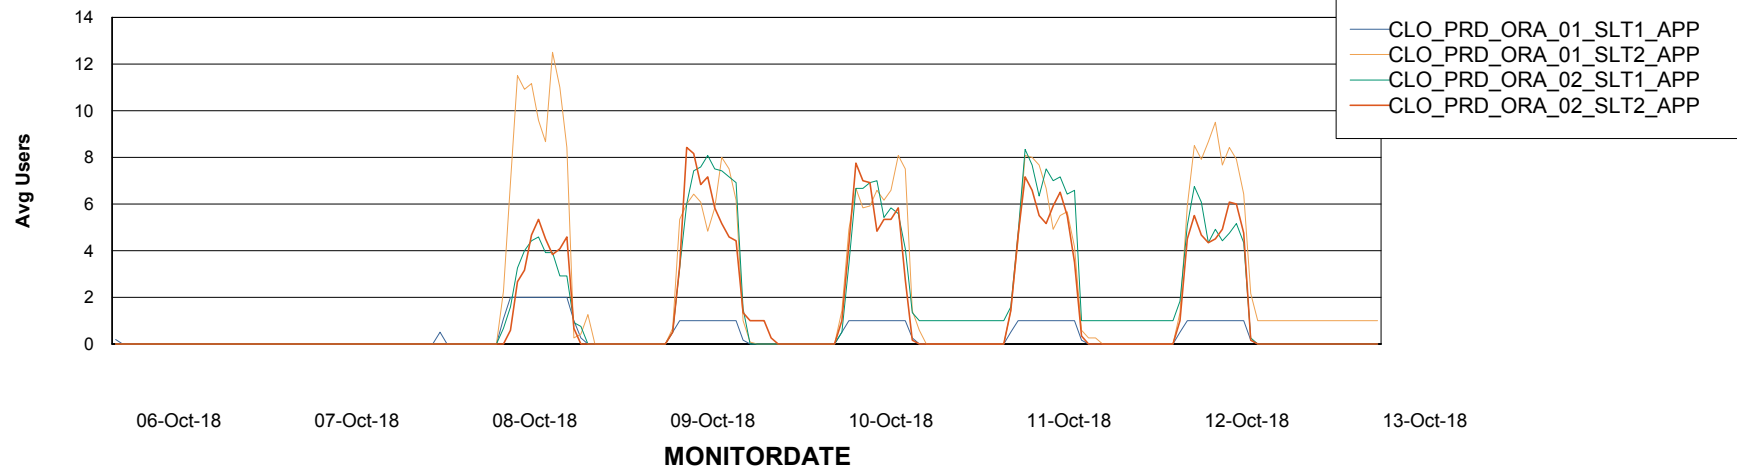

Avg users per day per ABS server