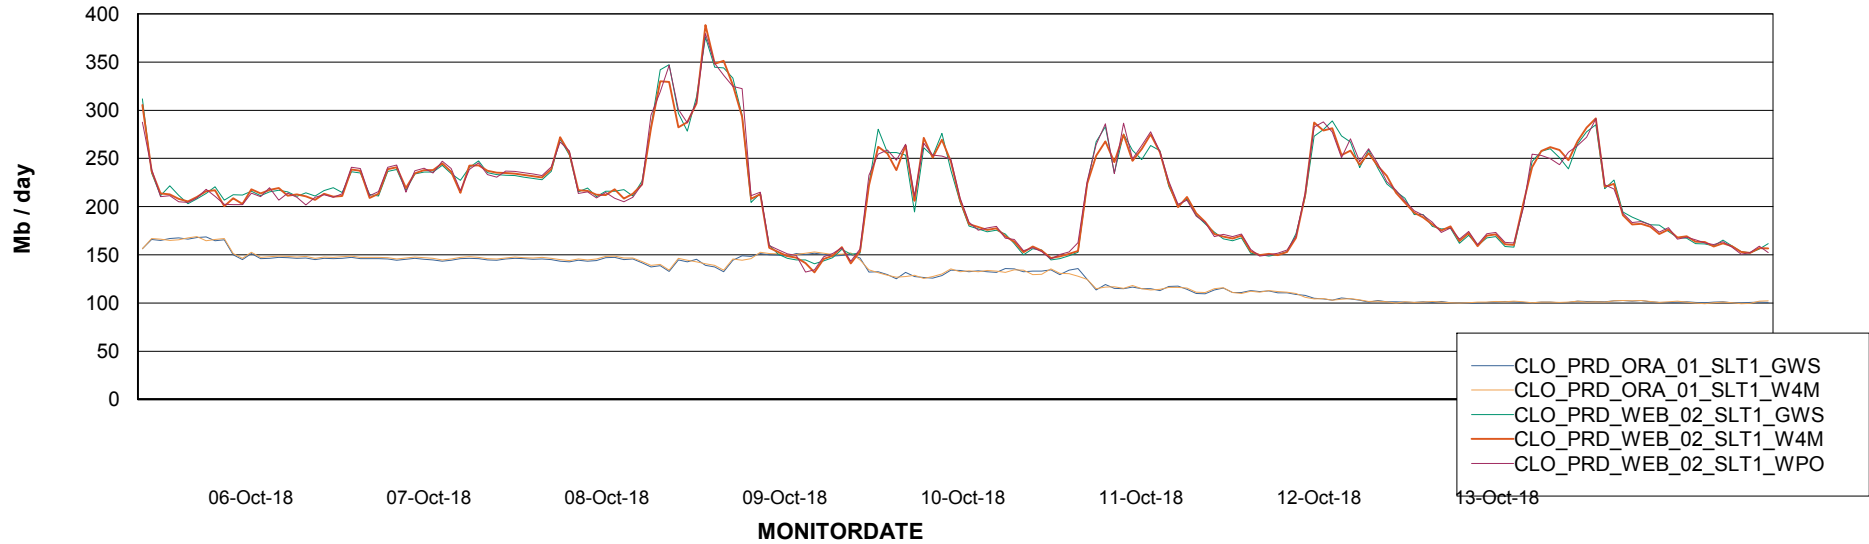

ABSSolute Web Component Services

Avg memory used per ABS Web component