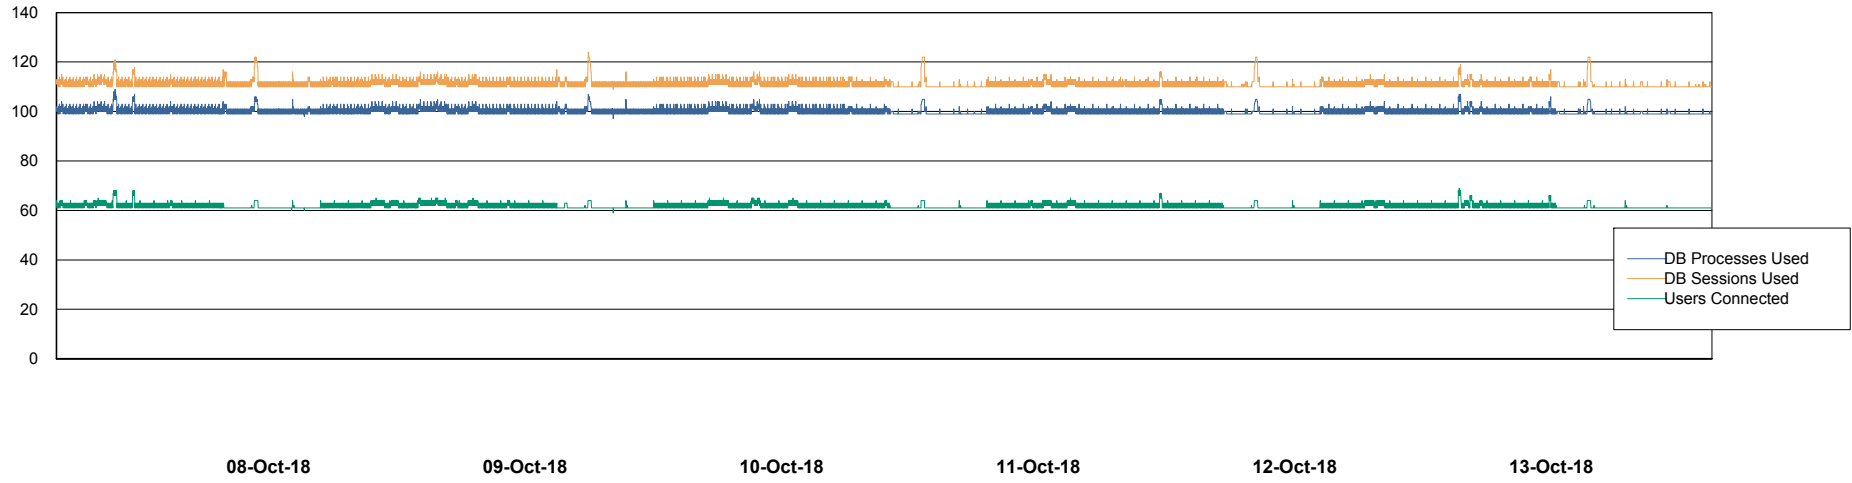

Database Performance CIWDB_Production