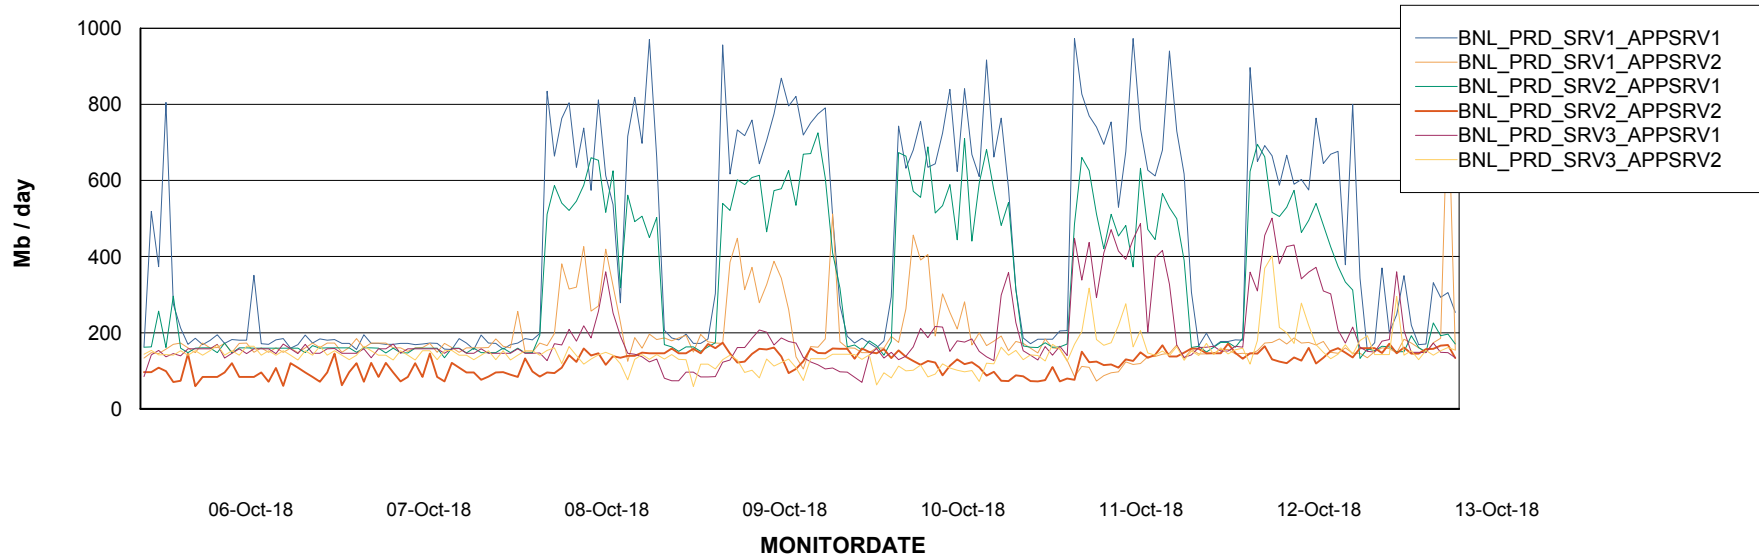

ABSSolute Application Server Services

Avg memory used per ABS Server Service