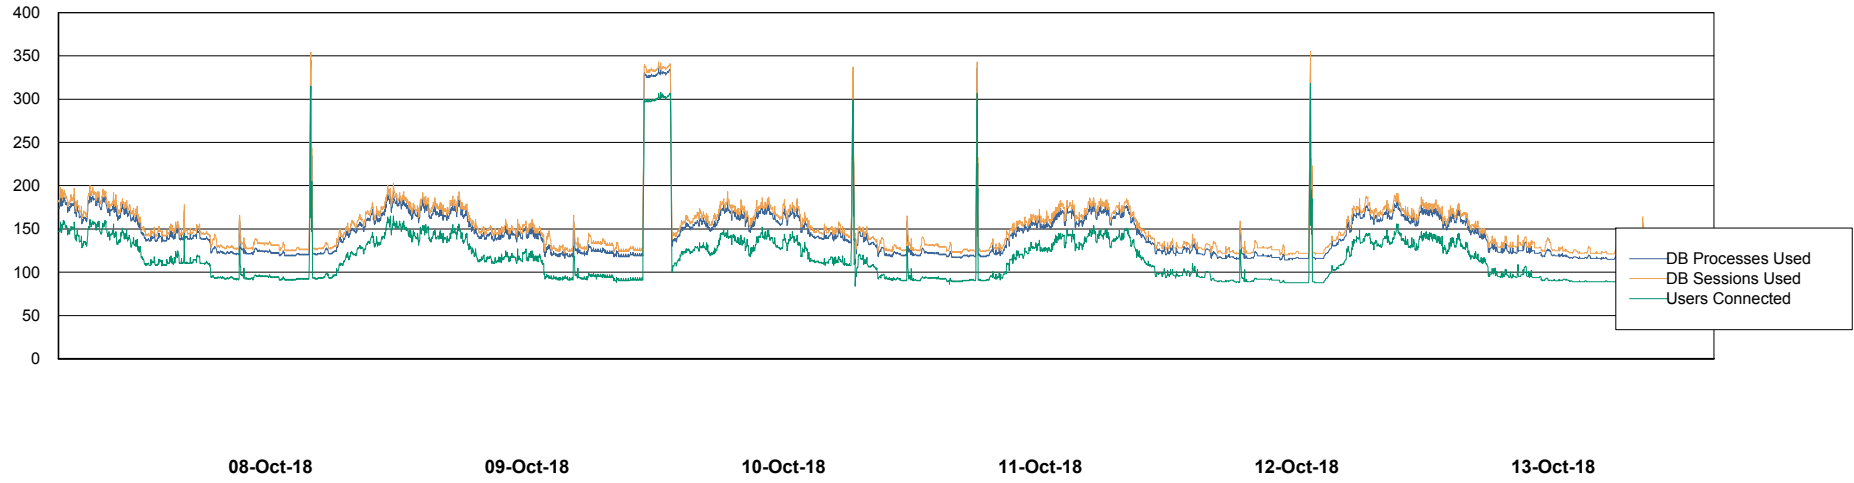

Database Performance BNLDB_Production