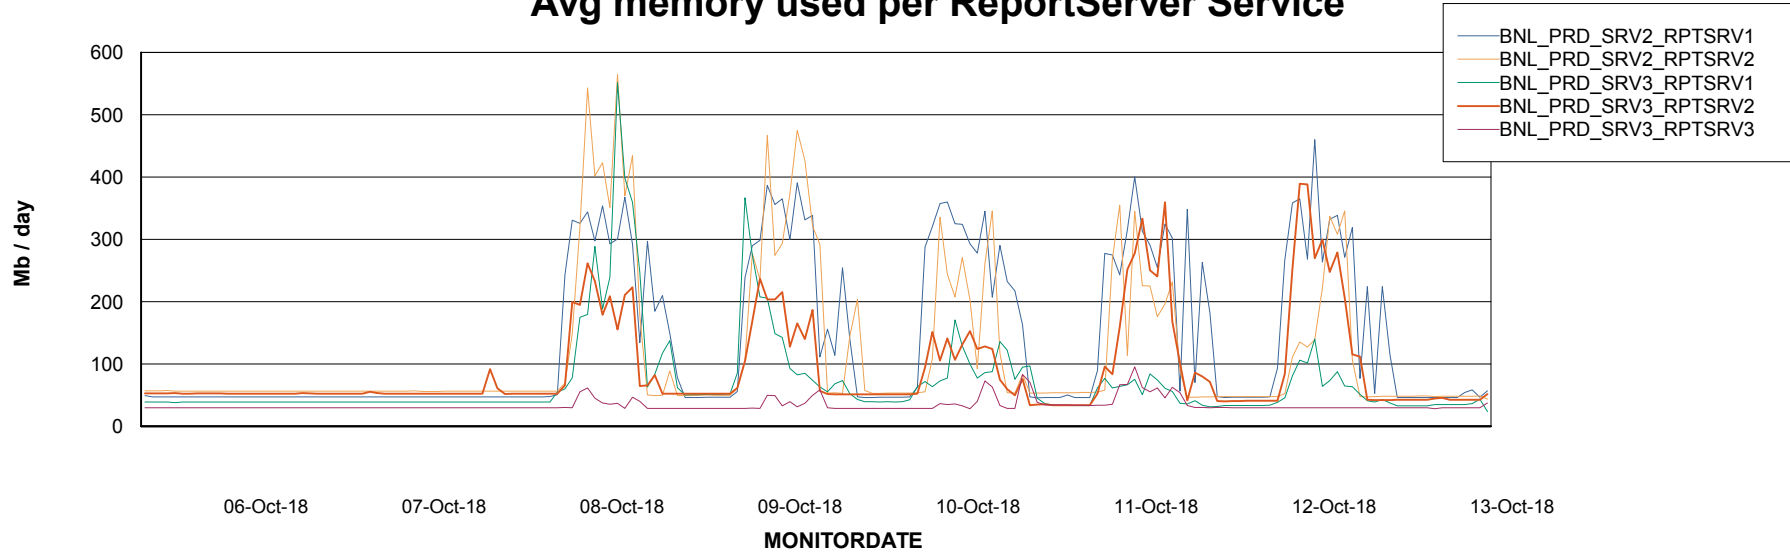

ABSSolute Web Component Services

Avg memory used per ReportServer Service