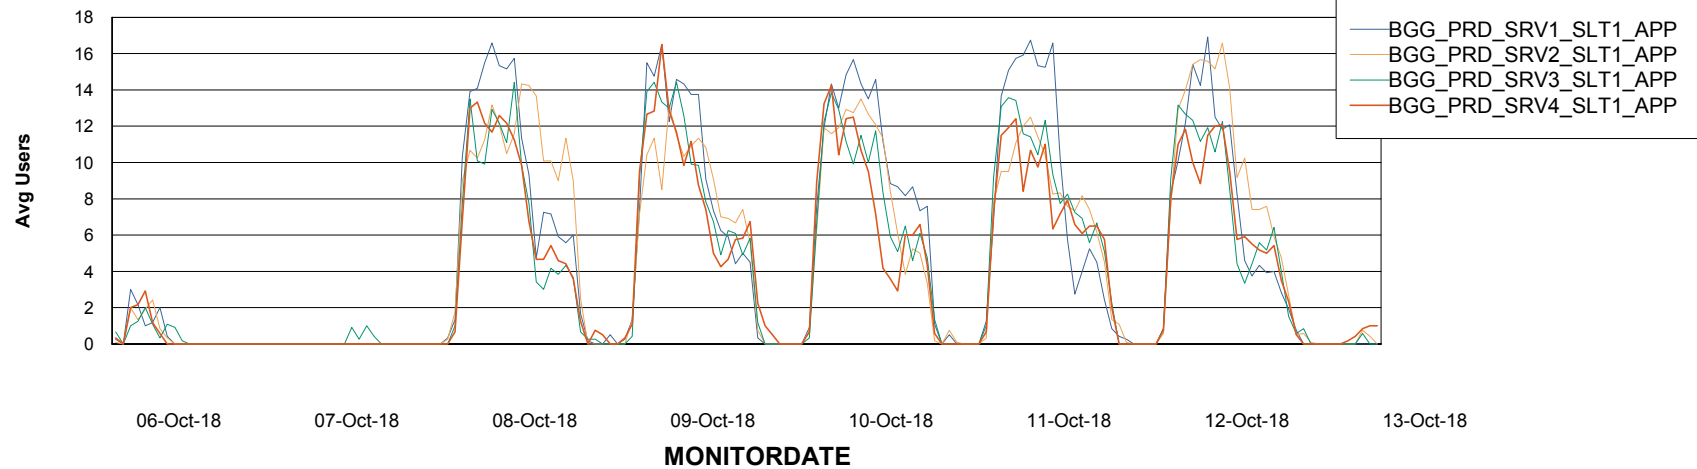

Avg users per day per ABS server