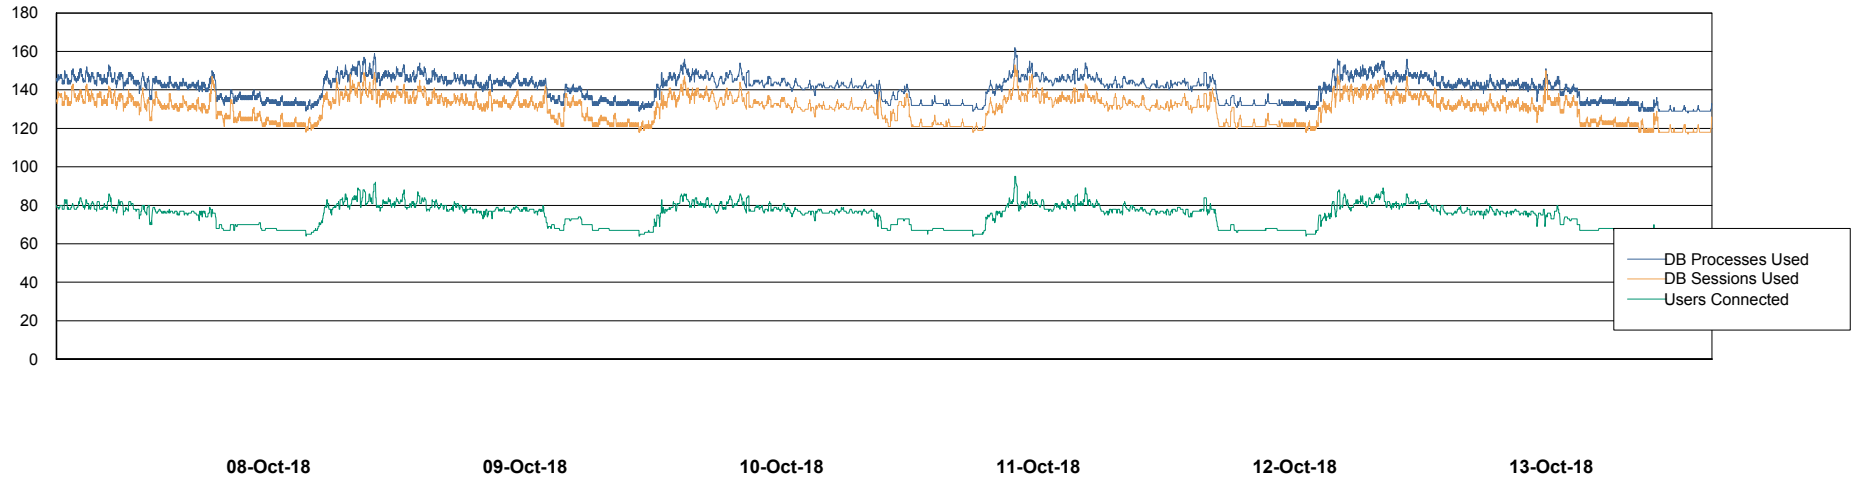

Weekly SLA Customer Report

Customer BGG_Production
Database ID 58

Database Performance BGGDB_BI

Weekly SLA Customer Report

Customer BGG_Production
Database ID 58

Database Performance BGGDB_Production

Weekly SLA Customer Report