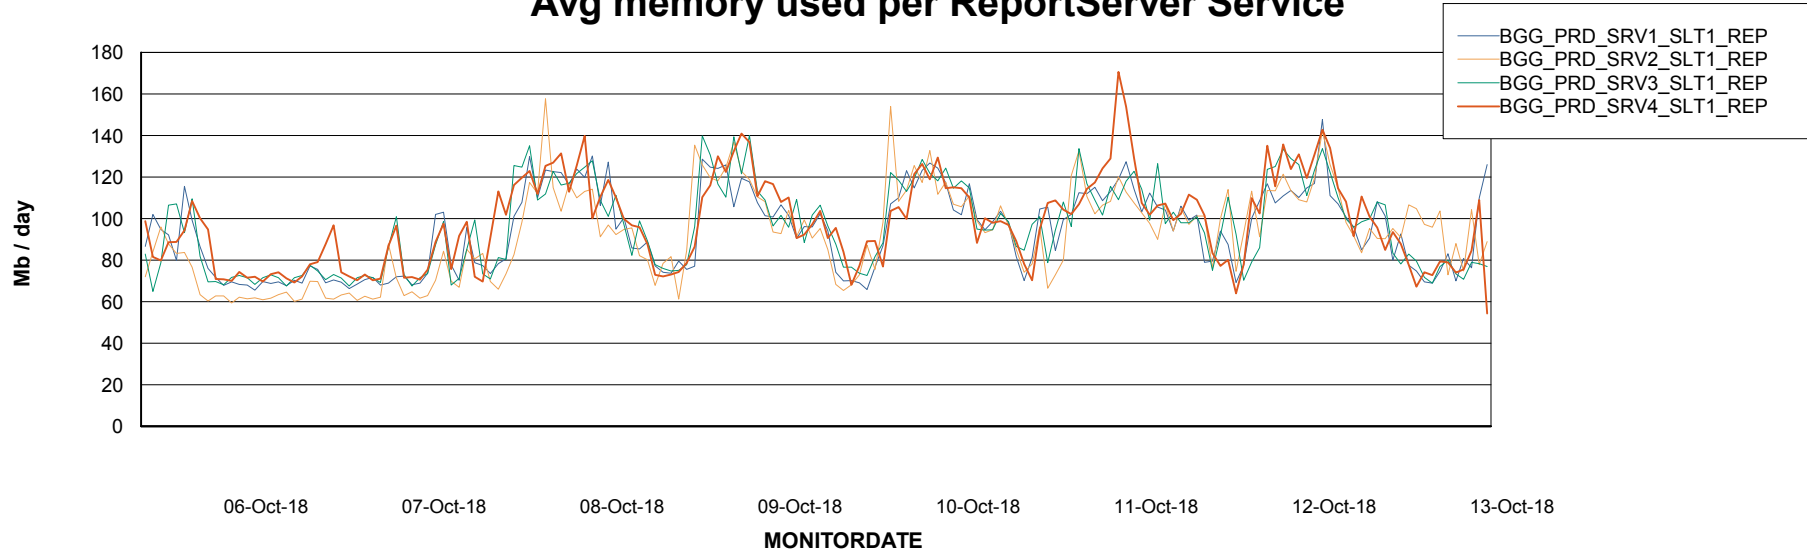

Avg memory used per ABS Server Service

Avg users per day per ABS server

Weekly SLA Customer Report

Customer BGG_Production
Database ID 58

ABSSolute Application ReportServer Services

Avg memory used per ReportServer Service