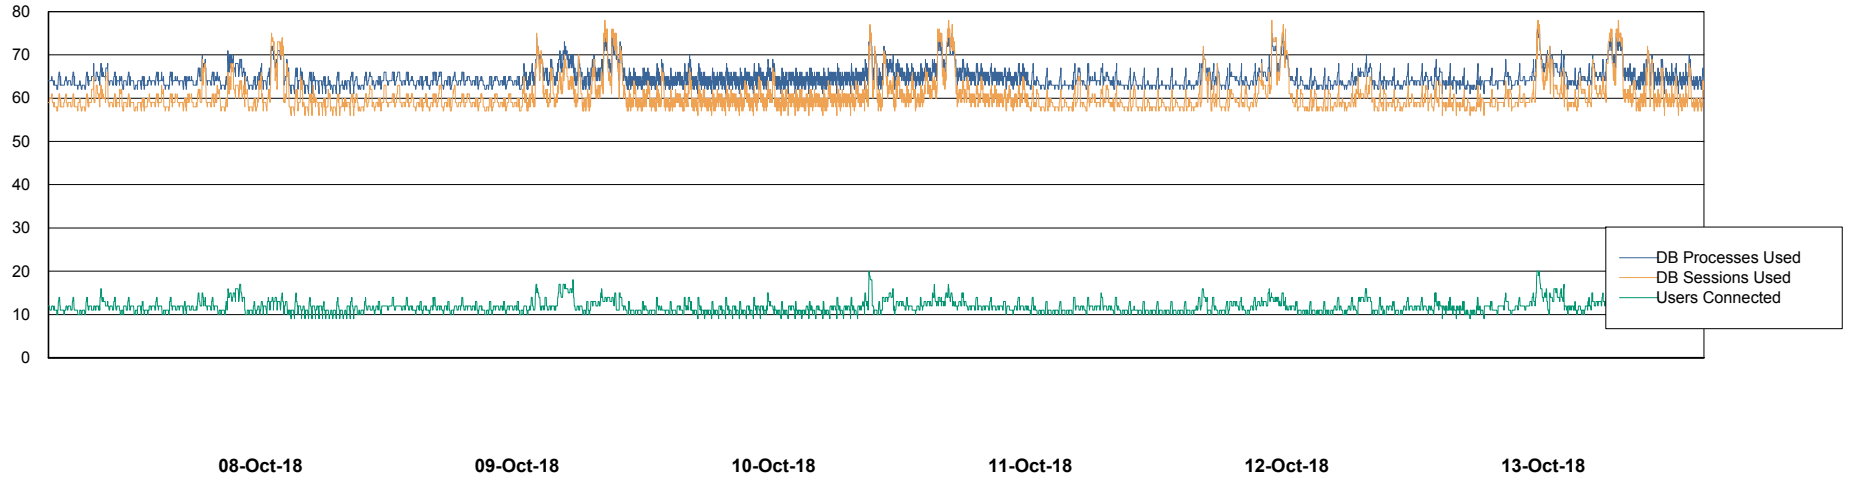

Database Performance BGGDB_BI