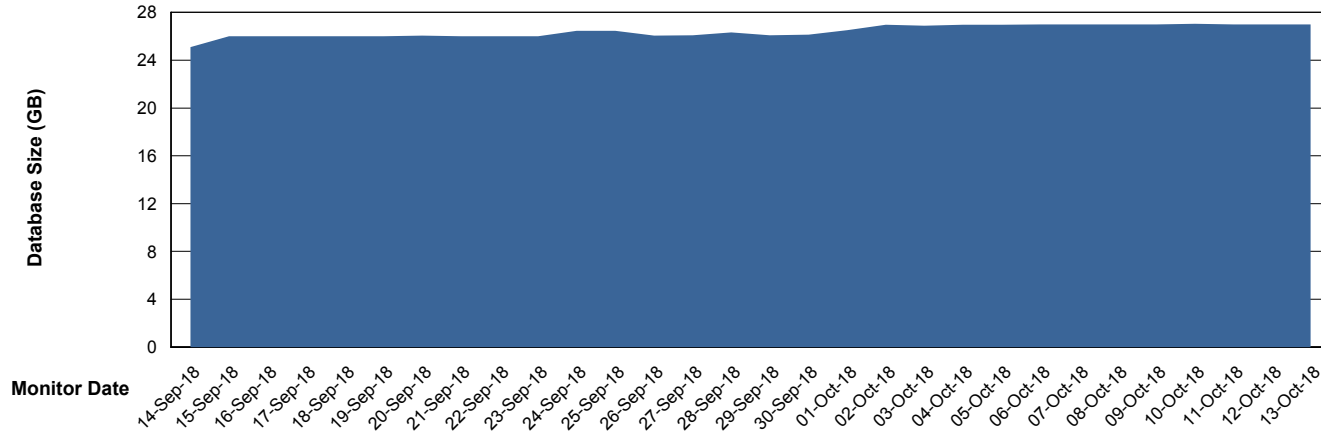

Customer BGG_Production
Database ID 58

Database Performance BGGDB_Standby

Weekly SLA Customer Report

Customer BGG_Production
Database ID 58

DATABASE SIZE BGGDB_BI

Database growth over last month

DATABASE SIZE BGGDB_Production

Database growth over last month

Weekly SLA Customer Report

Customer BGG_Production
Database ID 58

Database Tablespace BGGDB_BI

| Date | Tablespace Name | Filesize (Gb) | Usedsize (Gb) | Percentage free |
|-----------|-----------------|---------------|---------------|-----------------|
| 13-Oct-18 | ABSDATA | 16 | 13 | 19 |
| | INDX | 17 | 13 | 24 |
| 12-Oct-18 | ABSDATA | 16 | 13 | 19 |
| | INDX | 17 | 13 | 24 |
| 11-Oct-18 | ABSDATA | 16 | 13 | 19 |
| | INDX | 17 | 13 | 24 |
| 10-Oct-18 | ABSDATA | 16 | 12 | 25 |
| | INDX | 17 | 13 | 24 |
| 09-Oct-18 | ABSDATA | 16 | 12 | 25 |
| | INDX | 17 | 13 | 24 |
| 08-Oct-18 | ABSDATA | 16 | 12 | 25 |
| | INDX | 17 | 13 | 24 |
| 07-Oct-18 | ABSDATA | 16 | 12 | 25 |
| | INDX | 17 | 13 | 24 |