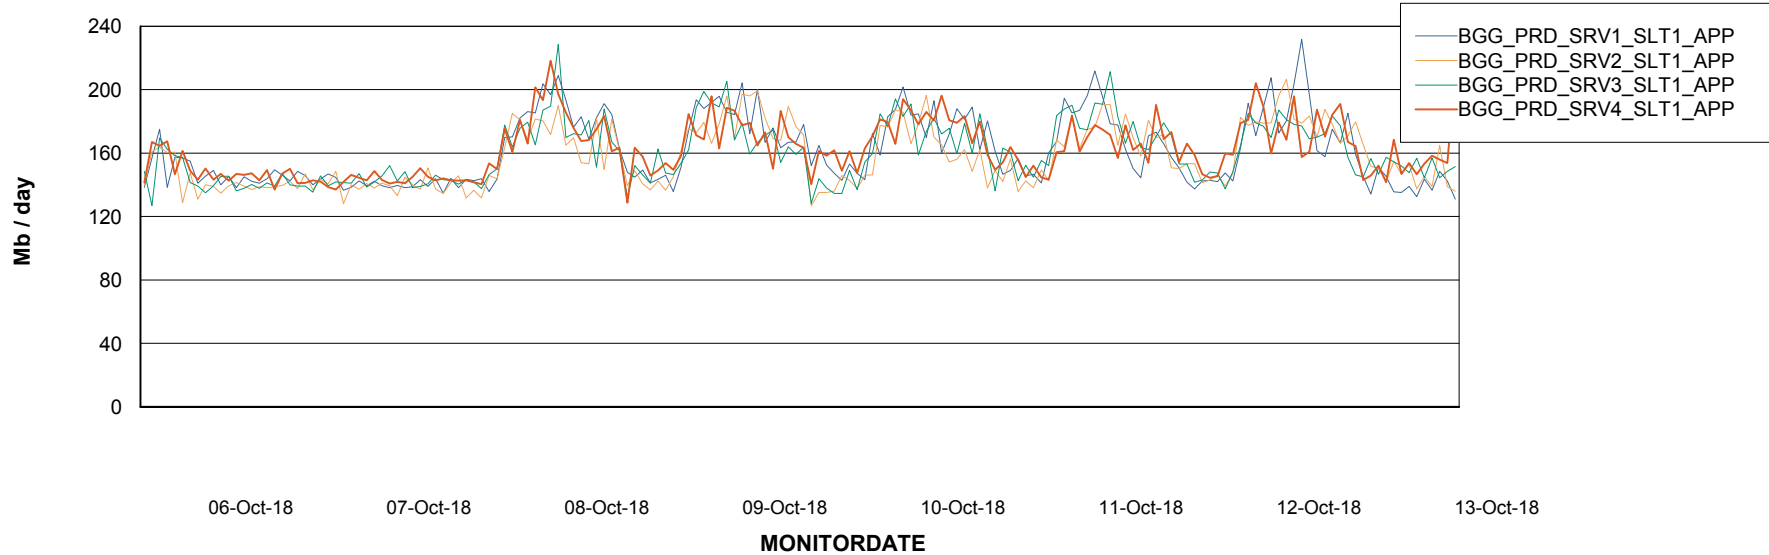

ABSSolute Application Server Services

Avg memory used per ABS Server Service