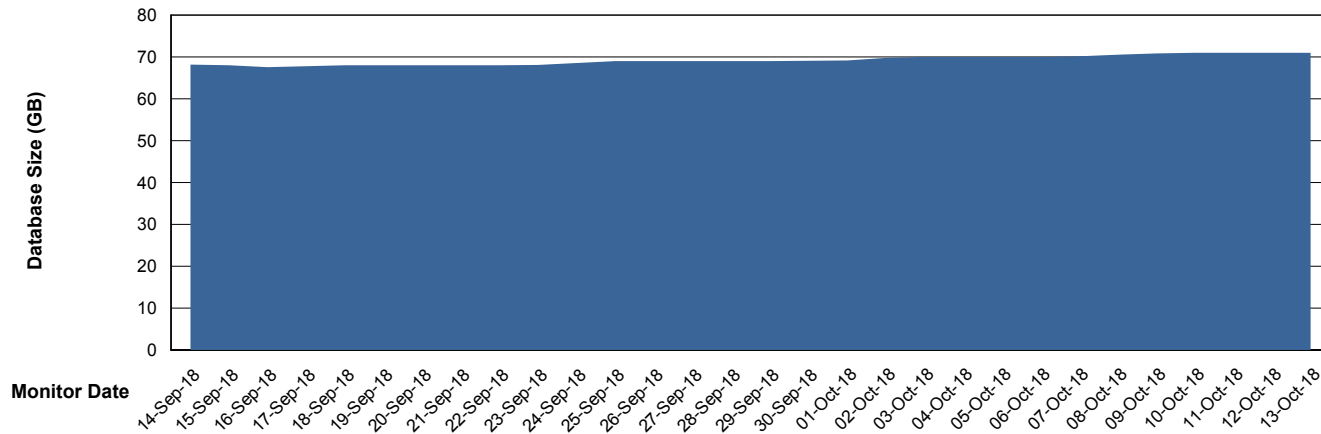

DATABASE SIZE BGGDB_Production

Database growth over last month