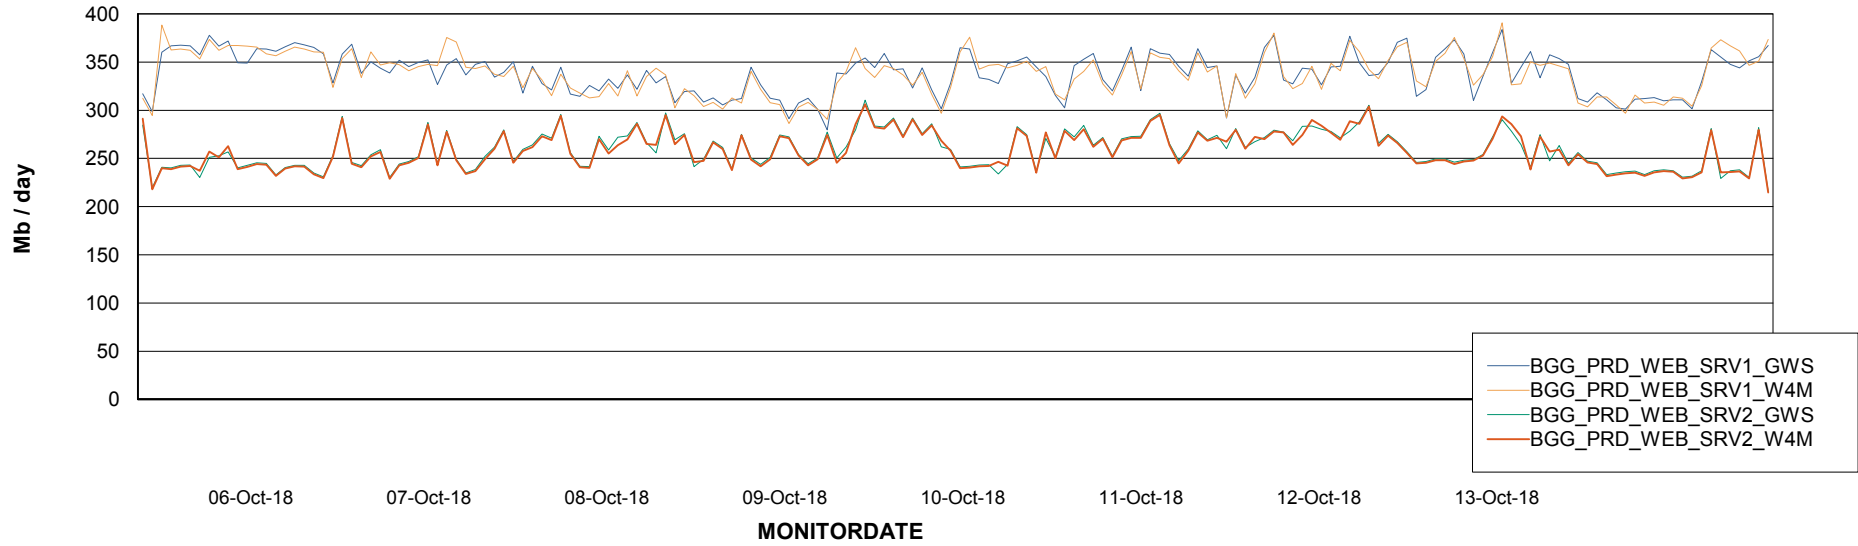

ABSSolute Web Component Services

Avg memory used per ABS Web component