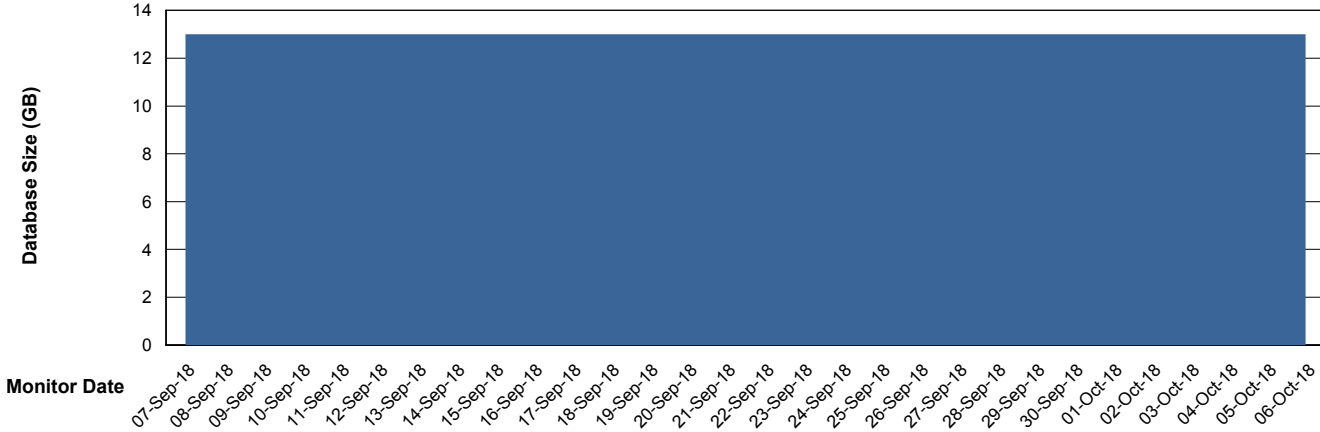

Weekly SLA Customer Report

Customer WBL_Production
Database ID 40

Database Performance WBLDB_Production

Weekly SLA Customer Report

Customer WBL_Production
Database ID 40

Database Performance WBLDB_Standby

Weekly SLA Customer Report

Customer WBL_Production
 Database ID 40

DATABASE SIZE WBLDB_Production

Database growth over last month

Database Tablespace WBLDB_Production

Date	Tablespace Name	Filesize (Gb)	Usedsize (Gb)	Percentage free
06-Oct-18	ABSDATA	6	5	17
	INDX	8	6	25
05-Oct-18	ABSDATA	6	5	17
	INDX	8	6	25
04-Oct-18	ABSDATA	6	5	17
	INDX	8	6	25
03-Oct-18	ABSDATA	6	5	17
	INDX	8	6	25
02-Oct-18	ABSDATA	6	5	17
	INDX	8	6	25
01-Oct-18	ABSDATA	6	5	17
	INDX	8	6	25
30-Sep-18	ABSDATA	6	5	17
	INDX	8	6	25