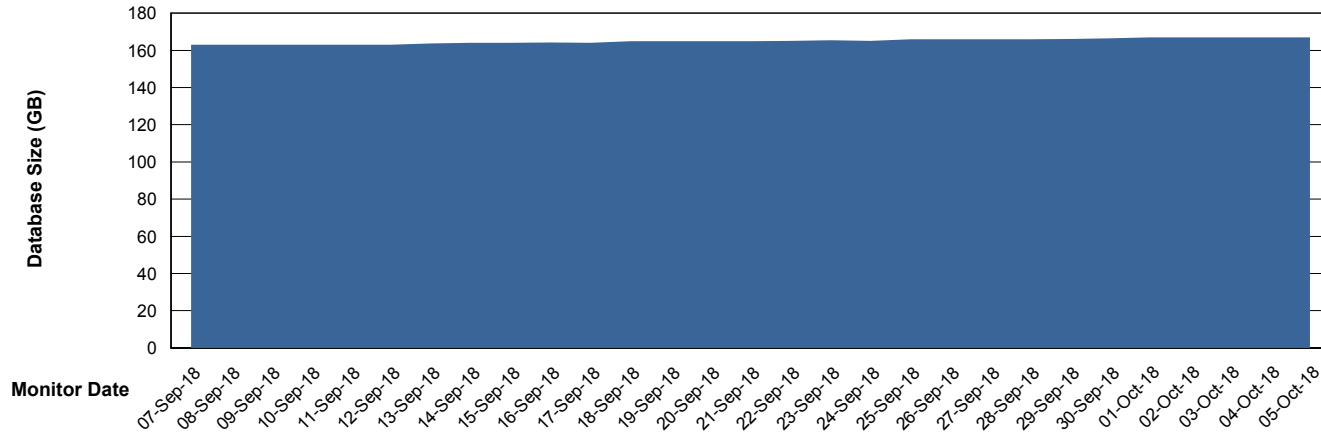

Weekly SLA Customer Report

Customer VOS_Production
Database ID 68

Database Performance VOSDB_Standby

Weekly SLA Customer Report

Customer VOS_Production
Database ID 68

DATABASE SIZE VOSBIDB_Production

Database growth over last month

DATABASE SIZE VOSDB_Production

Database growth over last month

Weekly SLA Customer Report

Customer VOS_Production
 Database ID 68

Database Tablespace VOSBIDB_Production

Date	Tablespace Name	Filesize (Gb)	Usedsize (Gb)	Percentage free
05-Oct-18	ABSDATA	33	29	12
	INDX	48	41	15
04-Oct-18	ABSDATA	33	29	12
	INDX	48	41	15
03-Oct-18	ABSDATA	33	29	12
	INDX	48	41	15
02-Oct-18	ABSDATA	33	28	15
	INDX	48	41	15
01-Oct-18	ABSDATA	33	28	15
	INDX	48	41	15
30-Sep-18	ABSDATA	33	28	15
	INDX	48	41	15