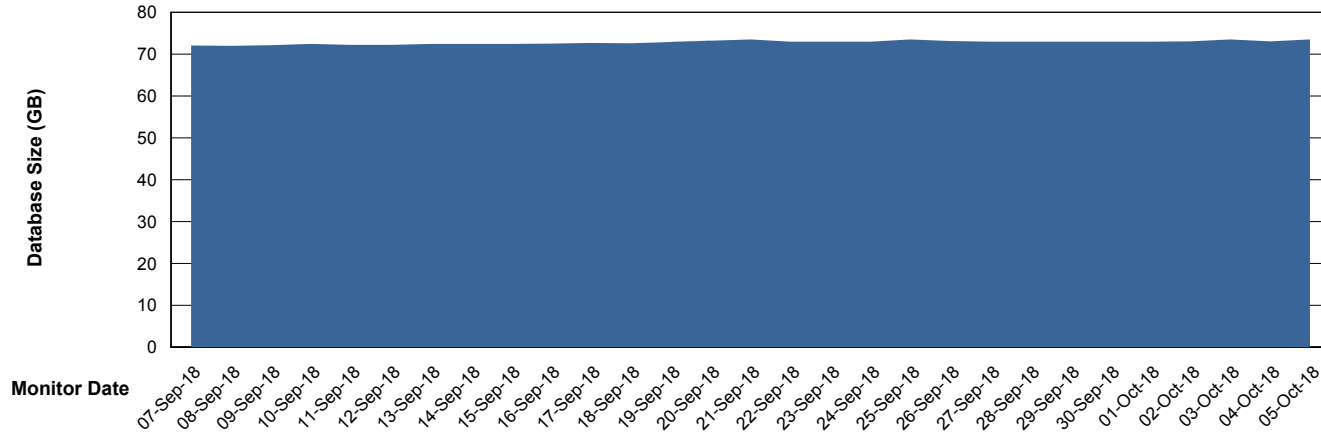

Weekly SLA Customer Report

Customer VOS_Production
Database ID 68

Database Performance VOSDB_Standby

Weekly SLA Customer Report

Customer VOS_Production
Database ID 68

DATABASE SIZE VOSBIDB_Production

Database growth over last month

DATABASE SIZE VOSDB_Production

Database growth over last month

Weekly SLA Customer Report

Customer VOS_Production
 Database ID 68

Database Tablespace VOSBIDB_Production

Date	Tablespace Name	Filesize (Gb)	Usedsize (Gb)	Percentage free
05-Oct-18	ABSDATA	33	29	12
	INDX	48	41	15
04-Oct-18	ABSDATA	33	29	12
	INDX	48	41	15
03-Oct-18	ABSDATA	33	29	12
	INDX	48	41	15
02-Oct-18	ABSDATA	33	28	15
	INDX	48	41	15
01-Oct-18	ABSDATA	33	28	15
	INDX	48	41	15
30-Sep-18	ABSDATA	33	28	15
	INDX	48	41	15