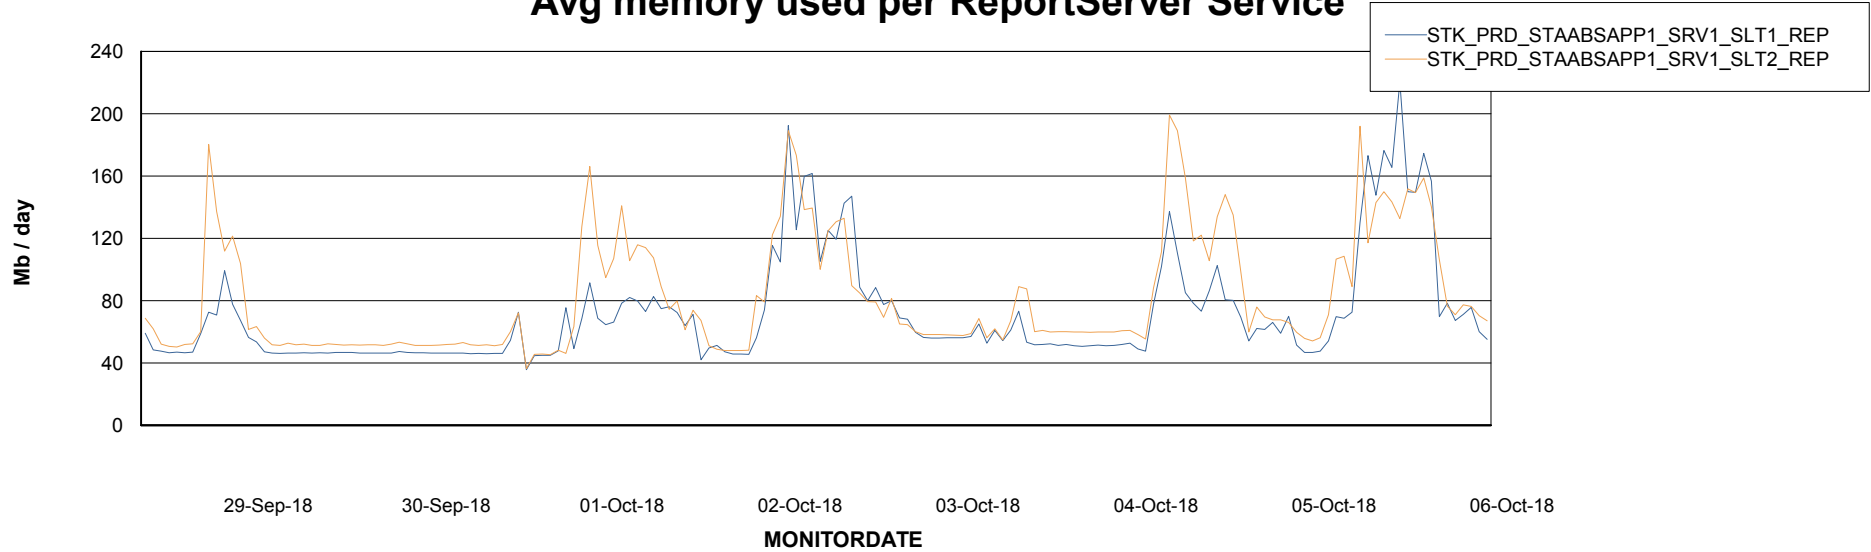

ABSSolute Application ReportServer Services

Avg memory used per ReportServer Service