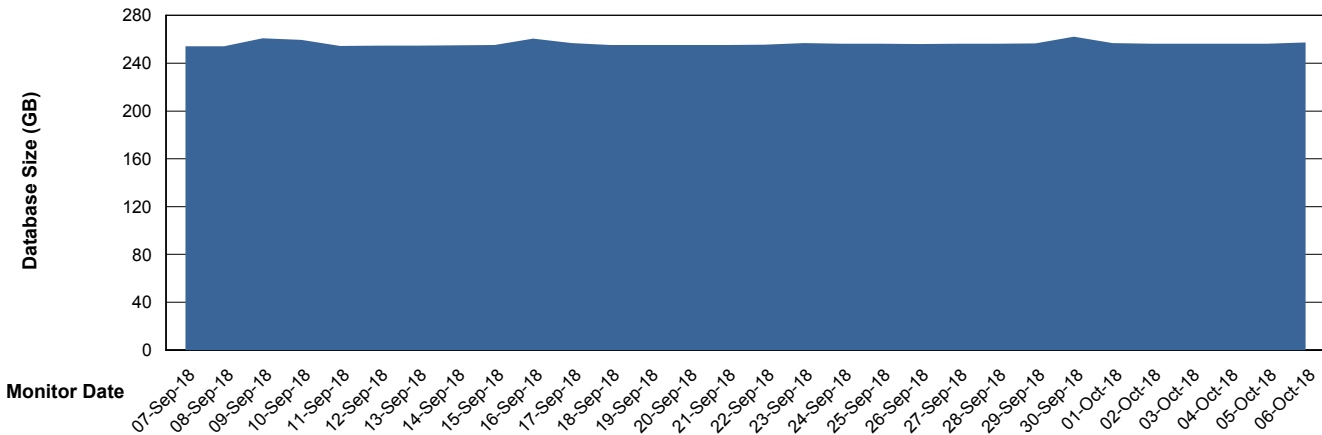

DATABASE SIZE STKDB_ABS1 Production Database

Database growth over last month

Database Tablespace STKDB_ABS1 Production Database

Date	Tablespace Name	Filesize (Gb)	Usedsize (Gb)	Percentage free
06-Oct-18	ABSDATA	179	133	26
	INDX	140	120	14
05-Oct-18	ABSDATA	179	132	26
	INDX	140	120	14
04-Oct-18	ABSDATA	179	132	26
	INDX	140	120	14
03-Oct-18	ABSDATA	179	132	26
	INDX	140	120	14
02-Oct-18	ABSDATA	179	132	26
	INDX	140	120	14
01-Oct-18	ABSDATA	179	132	26
	INDX	140	120	14
30-Sep-18	ABSDATA	179	131	27
	INDX	140	120	14