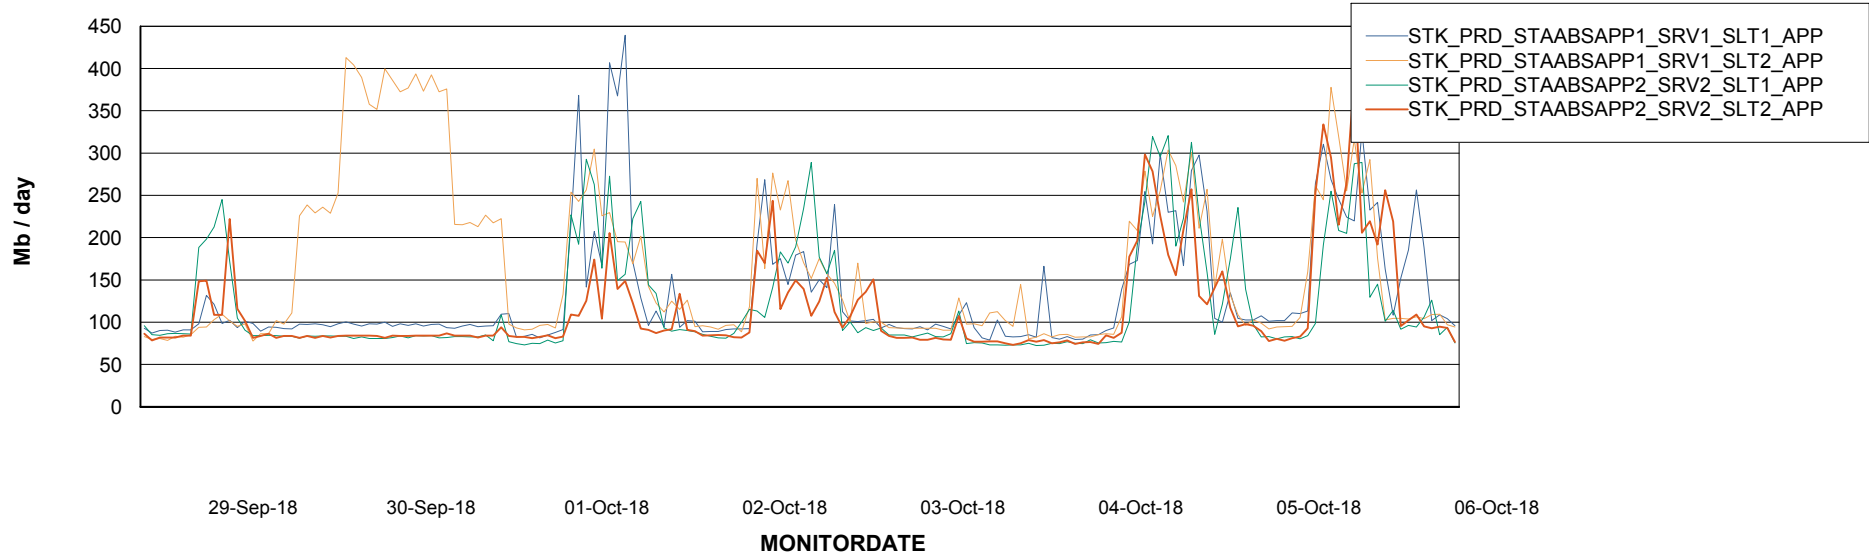

ABSolute Application Server Services

Avg memory used per ABS Server Service