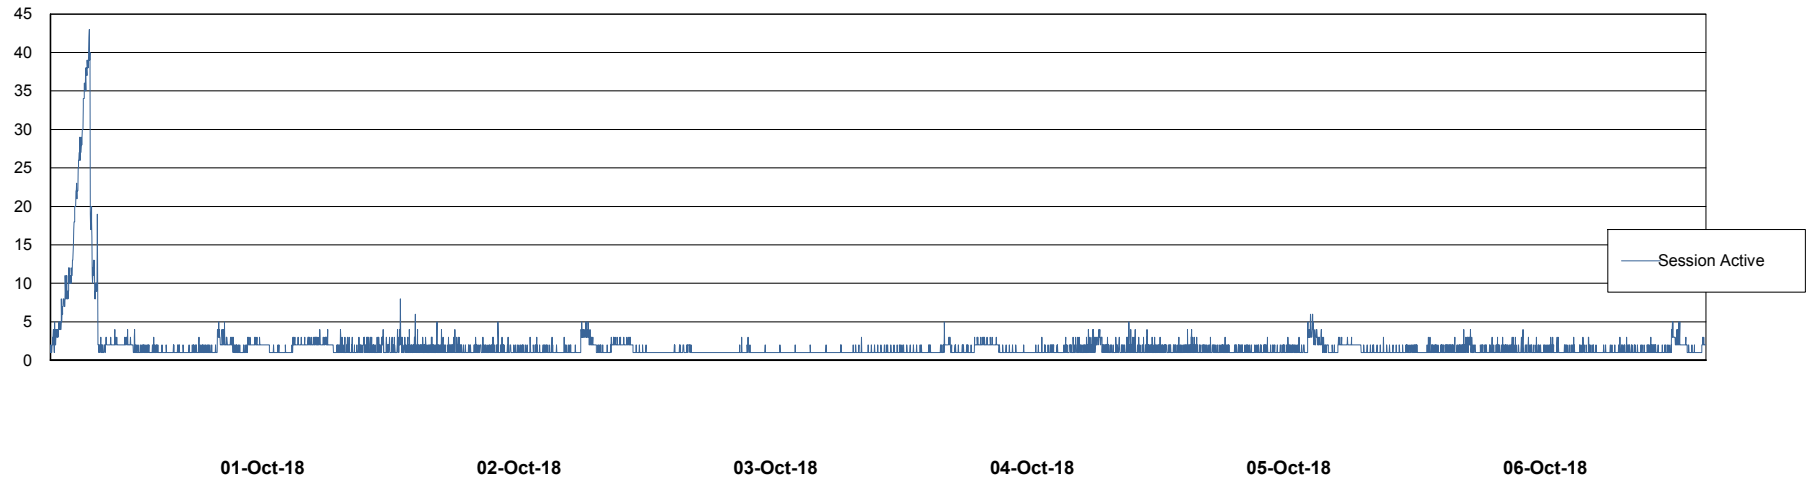

Database Performance STKDB_ABS1 Production Database