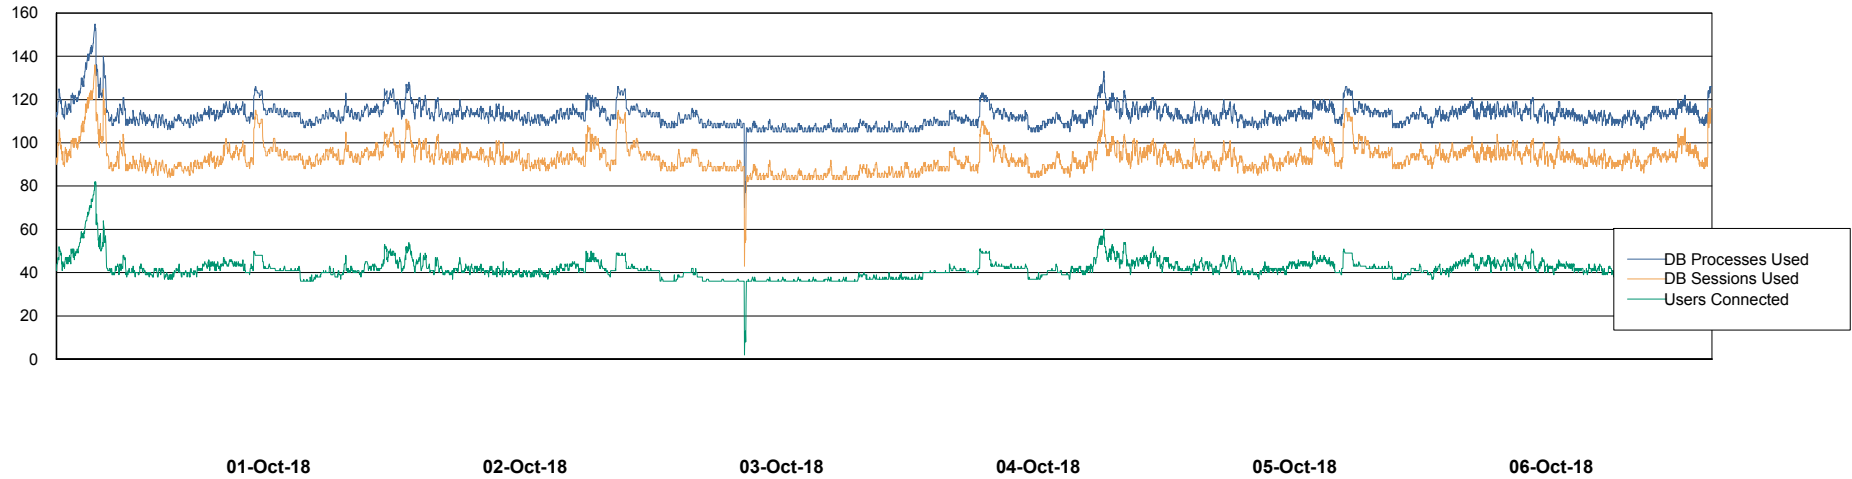

Database Performance STKDB_ABS1 Production Database