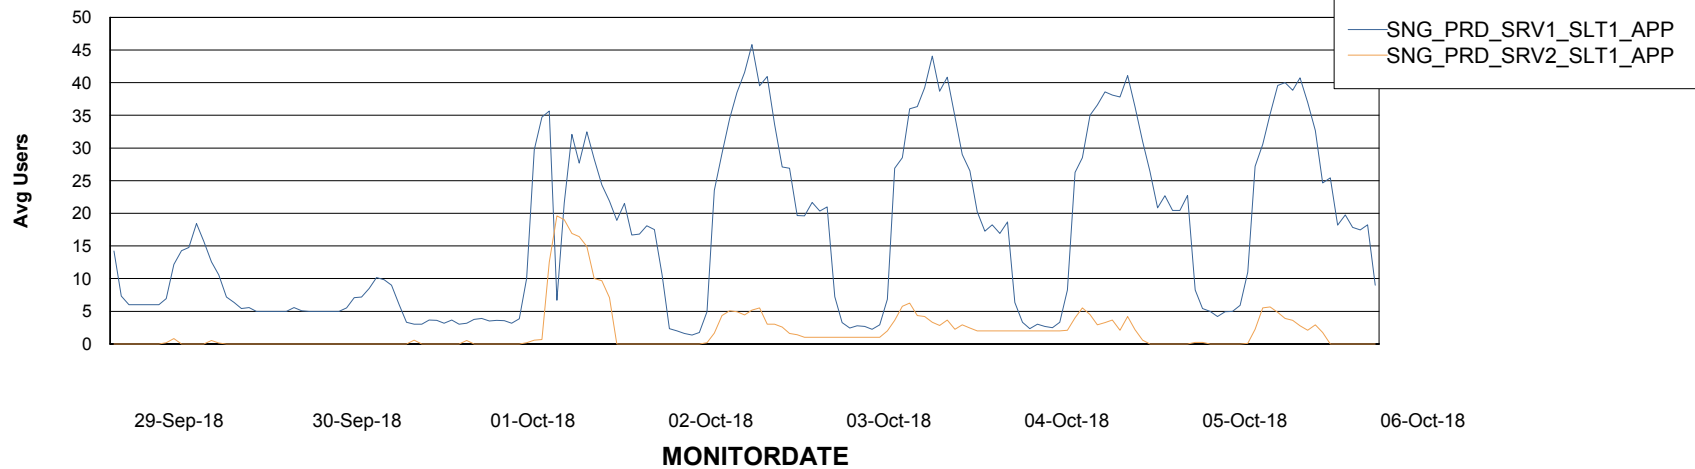

Database Tablespace SNGDB_Production

Date	Tablespace Name	Filesize (Gb)	Usedsize (Gb)	Percentage free
06-Oct-18	ABSDATA	18	16	11
	INDX	54	49	9
05-Oct-18	ABSDATA	18	16	11
	INDX	54	49	9
04-Oct-18	ABSDATA	18	16	11
	INDX	54	49	9
03-Oct-18	ABSDATA	18	16	11
	INDX	54	49	9
02-Oct-18	ABSDATA	18	16	11
	INDX	54	49	9
01-Oct-18	ABSDATA	18	15	17
	INDX	54	49	9
30-Sep-18	ABSDATA	18	15	17
	INDX	54	49	9

Weekly SLA Customer Report

Customer SNG_Production
Database ID 70

ABSSolute Application Server Services

Avg memory used per ABS Server Service

Avg users per day per ABS server

Weekly SLA Customer Report

Customer SNG_Production
Database ID 70