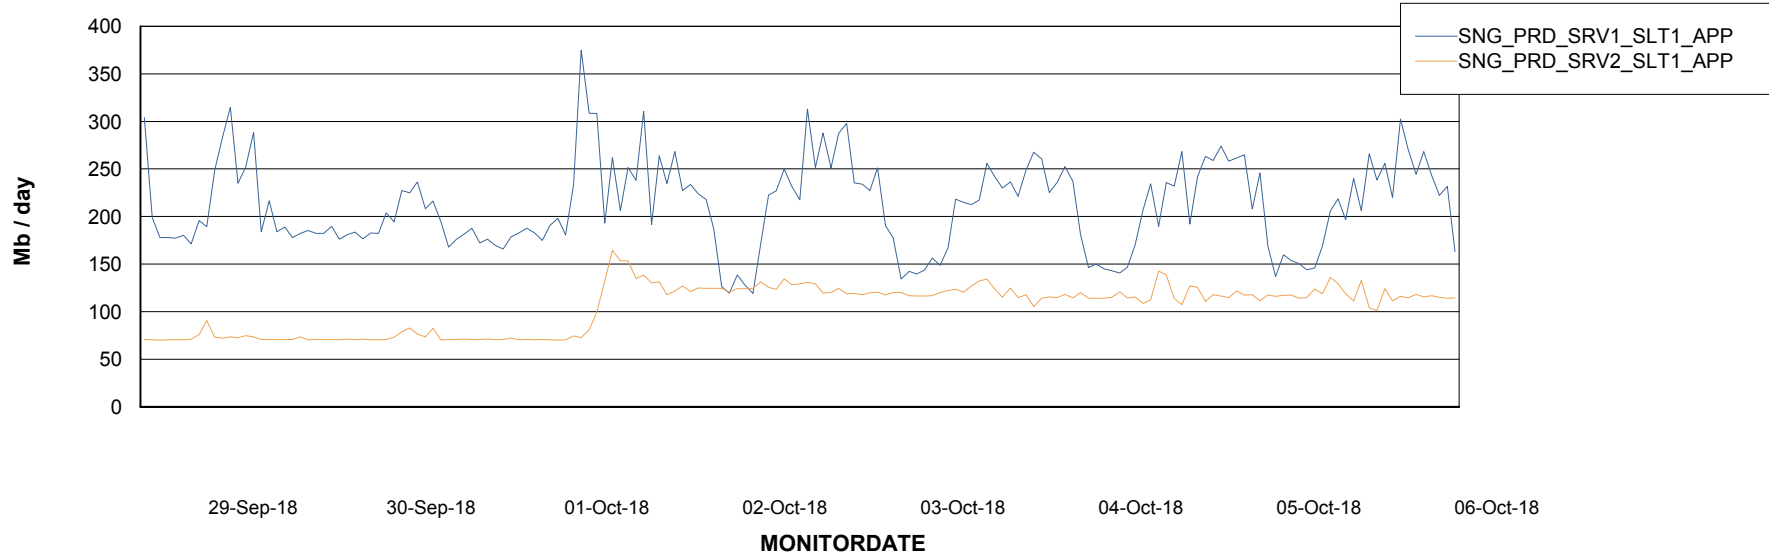

ABSSolute Application Server Services

Avg memory used per ABS Server Service