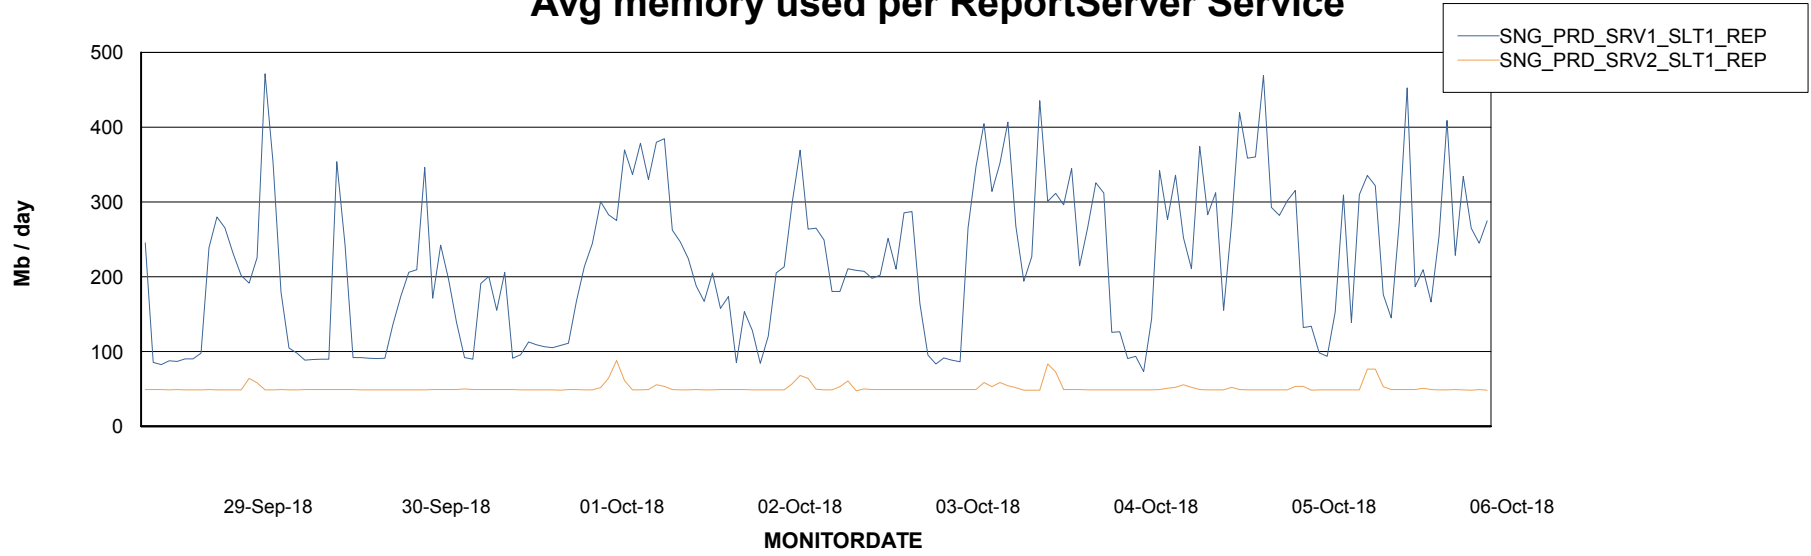

ABSSolute Application ReportServer Services

Avg memory used per ReportServer Service