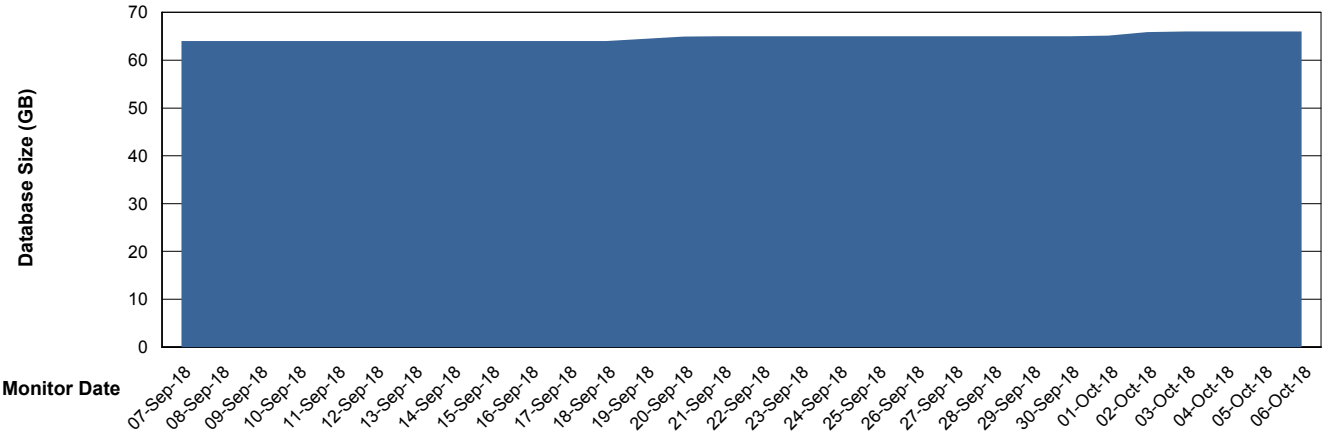

Weekly SLA Customer Report

Customer SNG_Production
Database ID 70

Database Performance SNGDB_Production

Weekly SLA Customer Report

Customer SNG_Production
 Database ID 70

DATABASE SIZE SNGDB_Production

Database growth over last month

Database Tablespace SNGDB_Production

Date	Tablespace Name	Filesize (Gb)	Usedsize (Gb)	Percentage free
06-Oct-18	ABSDATA	18	16	11
	INDX	54	49	9
05-Oct-18	ABSDATA	18	16	11
	INDX	54	49	9
04-Oct-18	ABSDATA	18	16	11
	INDX	54	49	9
03-Oct-18	ABSDATA	18	16	11
	INDX	54	49	9
02-Oct-18	ABSDATA	18	16	11
	INDX	54	49	9
01-Oct-18	ABSDATA	18	15	17
	INDX	54	49	9
30-Sep-18	ABSDATA	18	15	17
	INDX	54	49	9